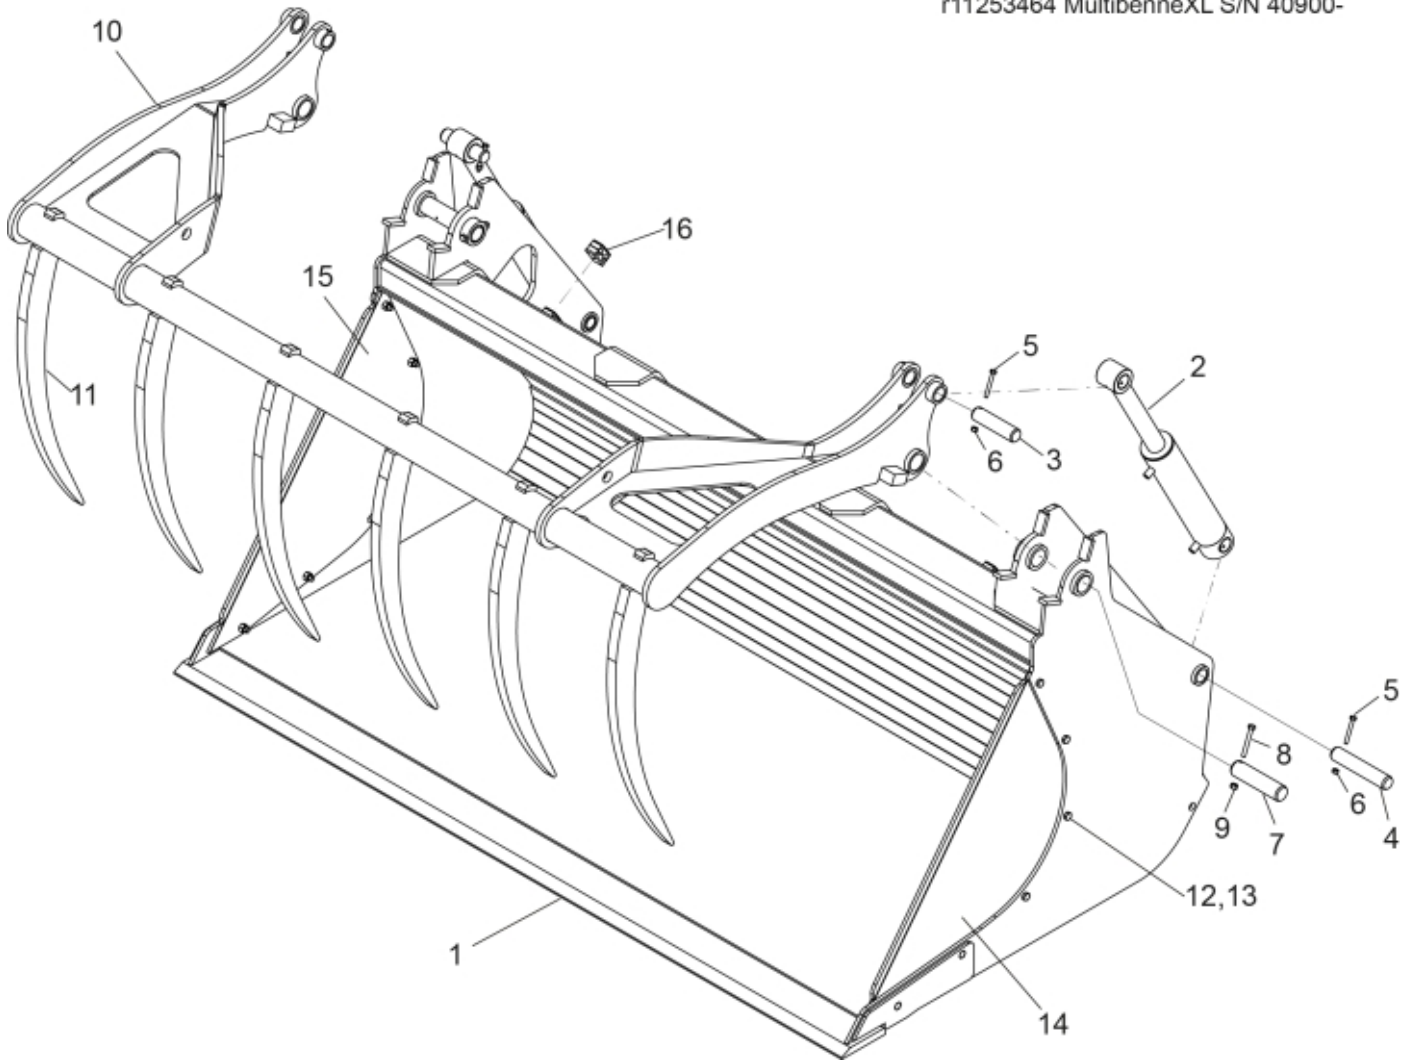

r11253464 MultibenneXL S/N 40900-

**Part assemblies Specification** Multibenne XL 15,23 Claas Scorpion S/N 40900-  
 Year From: 01/01/2015 00:00:00  
 Serial number from: 40900  
 Year To: 31/05/2016 00:00:00

PartNo	Pos	Qty	Name	Specifications
60050060	1	1 PCS	Cutting edge	
60050105	2	2 PCS	Cylinder	
60050108		1	• Seal kit	
60050102	3	2 PCS	Pin	Ø35-en8 x138
60050101	4	2 PCS	Pin	Ø35-en8 x184
5004056	5	4	Screw	M8x65
5011553	6	4	Nut	M6M M8 Loc-king
60050090	7	2 PCS	Pin	44,45x212
5002092	8	2	Screw	M6S M10x80 (8.8)
5011554	9	2	Nut	Loc-King M10
60010589	10	1 PCS	Grab head	
60010591	11	6 PCS	Tine	
5002703	12	6 PCS	Screw	M6S_ M12 x 1,25 x 40 (8.8)
5011555	13	6	Nut	M12 Loc
60010595	14	1 PCS	Plate	LH
60010597	15	1 PCS	Plate	RH
60050092	16	4 PCS	Hose clamp cpl.	
60004291	17	1 PCS	Decal	Multibenne XL