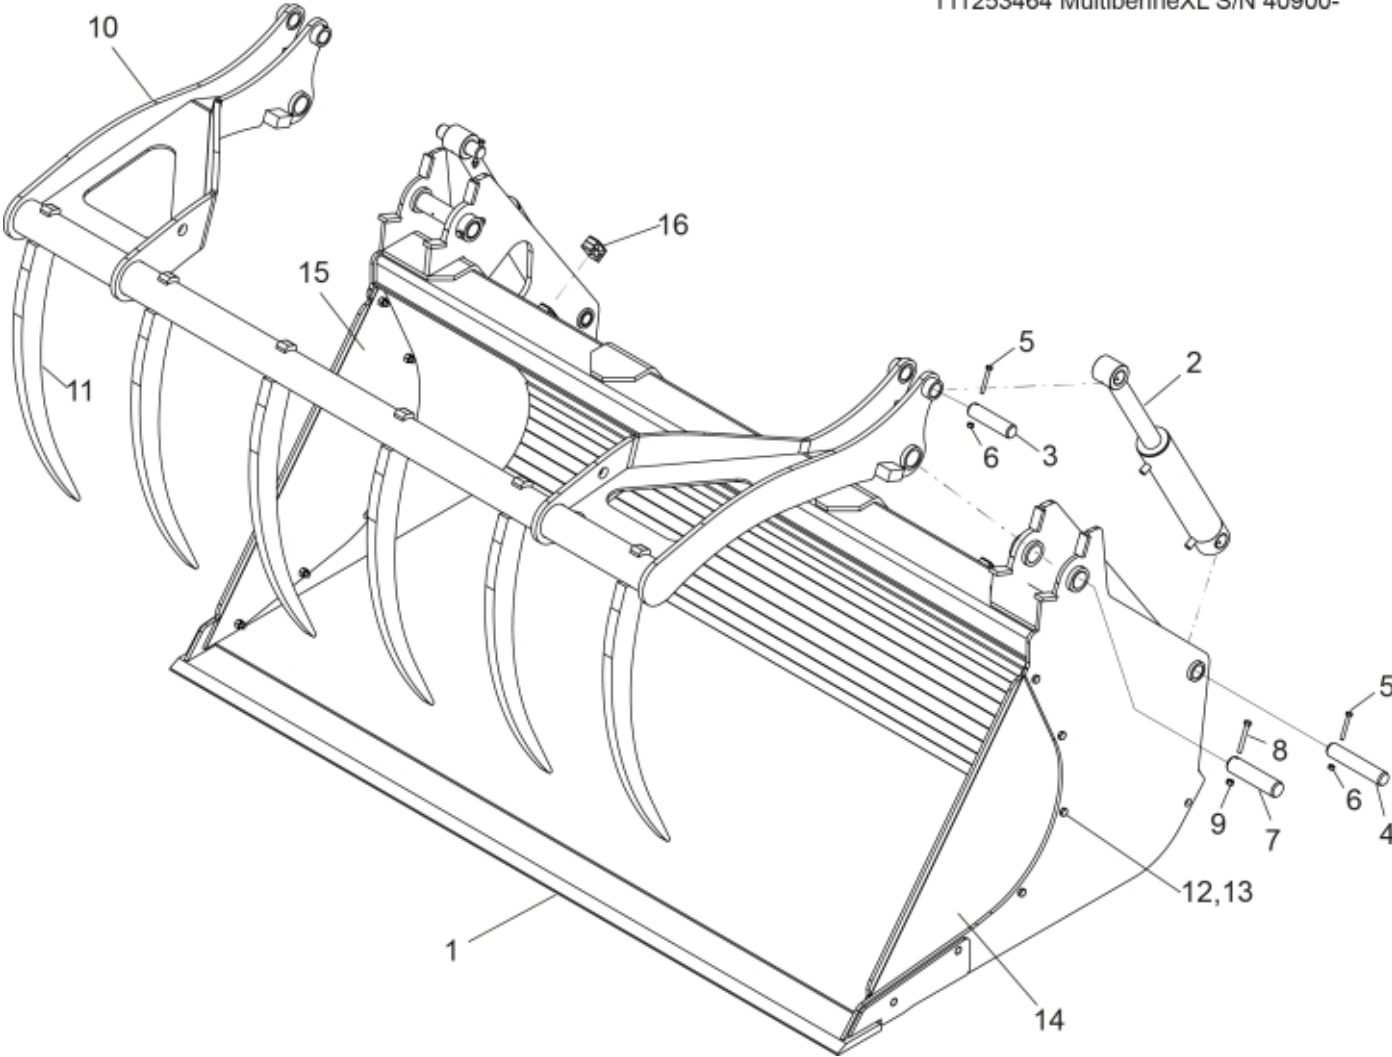

r11253464 MultibenneXL S/N 40900-

Part assemblies Multibenne XL 13,20 Manitou S/N 40900-
Specification Year From: 01/01/2015 00:00:00
Serial number from: 40900
Year To: 31/05/2016 00:00:00

PartNo	Pos	Qty	Name	Specifications
60050066	1	1 PCS	Cutting edge	
60050105	2	2 PCS	Cylinder	
60050108		1	• Seal kit	
60050102	3	2 PCS	Pin	Ø35-en8 x138
60050101	4	2 PCS	Pin	Ø35-en8 x184
5004056	5	4	Screw	M8x65
5011553	6	4	Nut	M6M M8 Loc-king
60050090	7	2 PCS	Pin	44,45x212
5002092	8	2	Screw	M6S M10x80 (8.8)
5011554	9	2	Nut	Loc-King M10
60010590	10	1 PCS	Grab head	
60010591	11	6 PCS	Tine	
5002703	12	6 PCS	Screw	M6S_ M12 x 1,25 x 40 (8.8)
5011555	13	6	Nut	M12 Loc
60010595	14	1 PCS	Plate	LH
60010597	15	1 PCS	Plate	RH
60050092	16	4 PCS	Hose clamp cpl.	
60004291	17	1 PCS	Decal	Multibenne XL