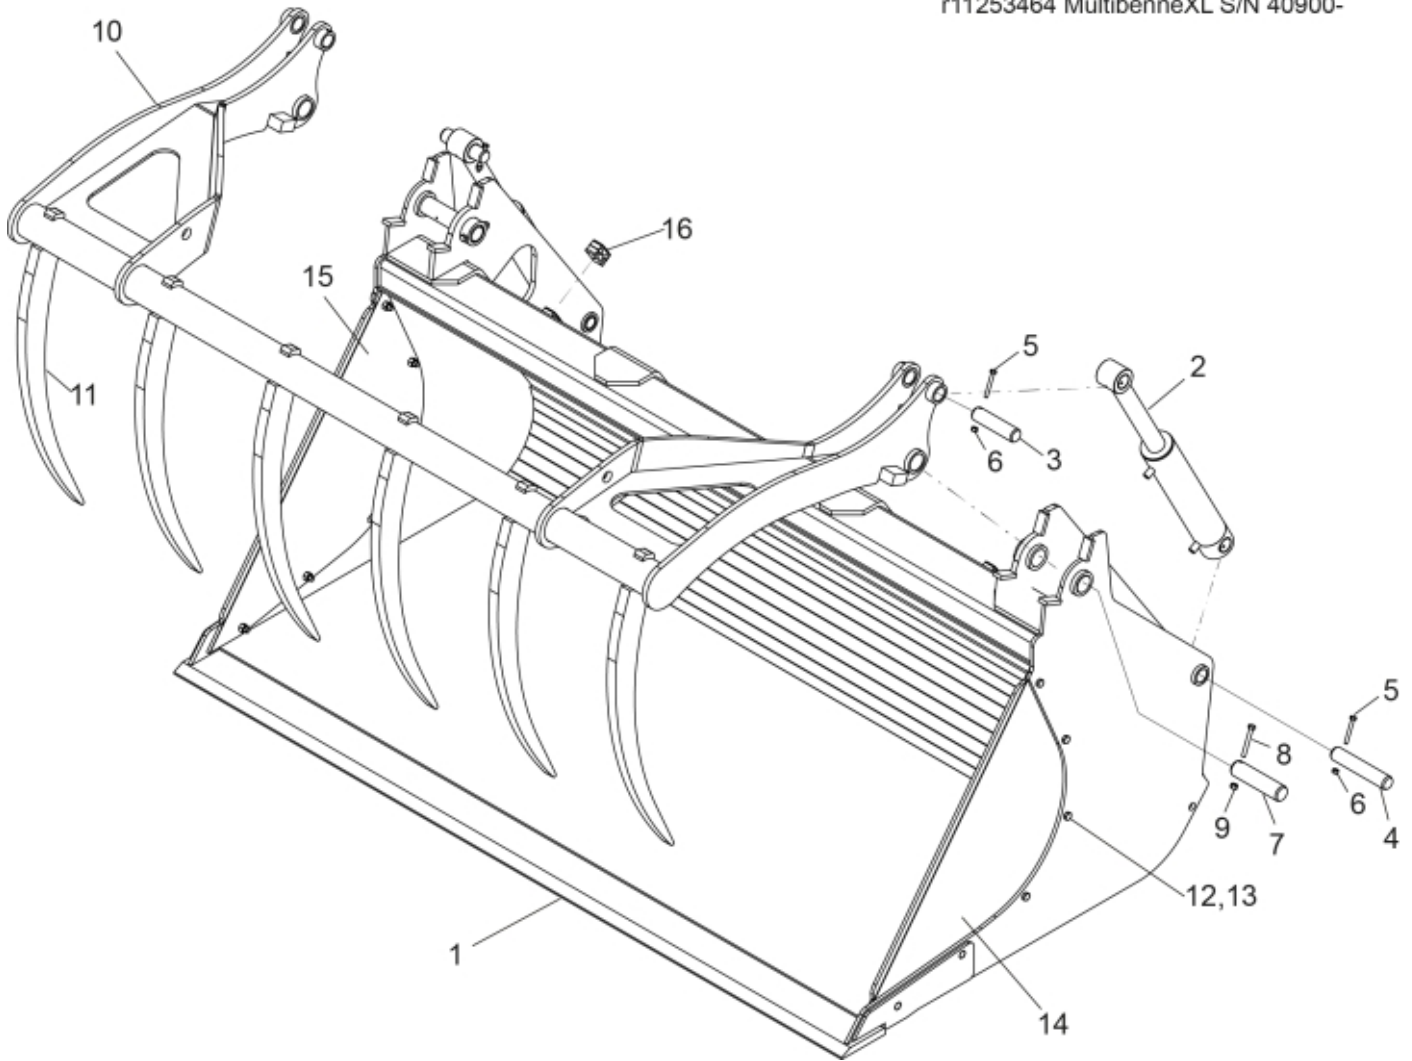

r11253464 MultibenneXL S/N 40900-

Part assemblies Specification Multibenne XL 13,20 Claas Scorpion S/N 40900-
Year From: 01/01/2015 00:00:00
Serial number from: 40900
Year To: 31/05/2016 00:00:00

PartNo	Pos	Qty	Name	Specifications
60050066	1	1 PCS	Cutting edge	
60050105	2	2 PCS	Cylinder	
60050108		1	• Seal kit	
60050102	3	2 PCS	Pin	Ø35-en8 x138
60050101	4	2 PCS	Pin	Ø35-en8 x184
5004056	5	4	Screw	M8x65
5011553	6	4	Nut	M6M M8 Loc-king
60050090	7	2 PCS	Pin	44,45x212
5002092	8	2	Screw	M6S M10x80 (8.8)
5011554	9	2	Nut	Loc-King M10
60010590	10	1 PCS	Grab head	
60010591	11	6 PCS	Tine	
5002703	12	6 PCS	Screw	M6S_ M12 x 1,25 x 40 (8.8)
5011555	13	6	Nut	M12 Loc
60010595	14	1 PCS	Plate	LH
60010597	15	1 PCS	Plate	RH
60050092	16	4 PCS	Hose clamp cpl.	
60004291	17	1 PCS	Decal	Multibenne XL