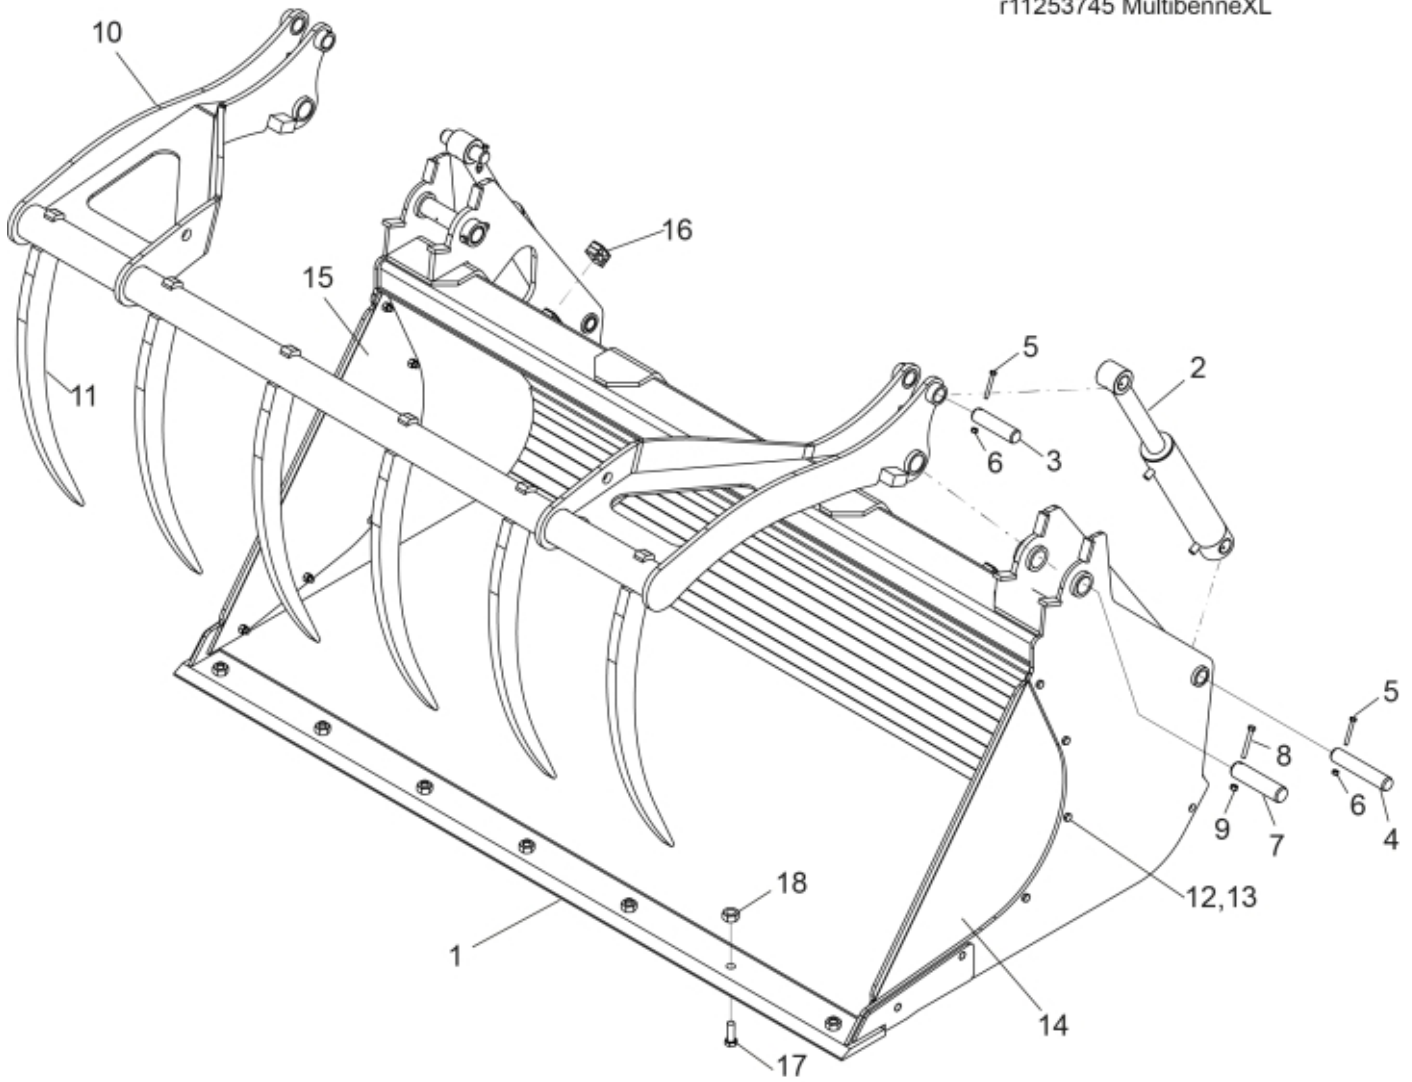

r11253745 MultibenneXL

**Description** Bolt-on cutting edge  
**Part assemblies** Multibenne XL 23,24 Claas Scorpion S/N 40900-  
**Specification** Year From: 01/01/2015 00:00:00  
 Serial number from: 40900  
 Year To: 31/05/2016 00:00:00

PartNo	Pos	Qty	Name	Specifications
60050064	1	1 PCS	Cutting edge	Bolt-on
60050105	2	2 PCS	Cylinder	
60050108		1	• Seal kit	
60050102	3	2 PCS	Pin	Ø35-en8 x138
60050101	4	2 PCS	Pin	Ø35-en8 x184
5004056	5	4	Screw	M8x65
5011553	6	4	Nut	M6M M8 Loc-king
60050090	7	2 PCS	Pin	44,45x212
5002092	8	2	Screw	M6S M10x80 (8.8)
5011554	9	2	Nut	Loc-King M10
60010586	10	1 PCS	Grab head	
60010592	11	6 PCS	Tine	
5002703	12	6 PCS	Screw	M6S_ M12 x 1,25 x 40 (8.8)
5011555	13	6	Nut	M12 Loc
60010593	14	1 PCS	Plate	LH
60010594	15	1 PCS	Plate	RH
60050092	16	4 PCS	Hose clamp cpl.	
5050650	17	8 PCS	Plow bolt	3/4" - 2.5 inch
5050652	18	8	Locking nut	UNC 3/4"
60004291	19	1 PCS	Decal	Multibenne XL