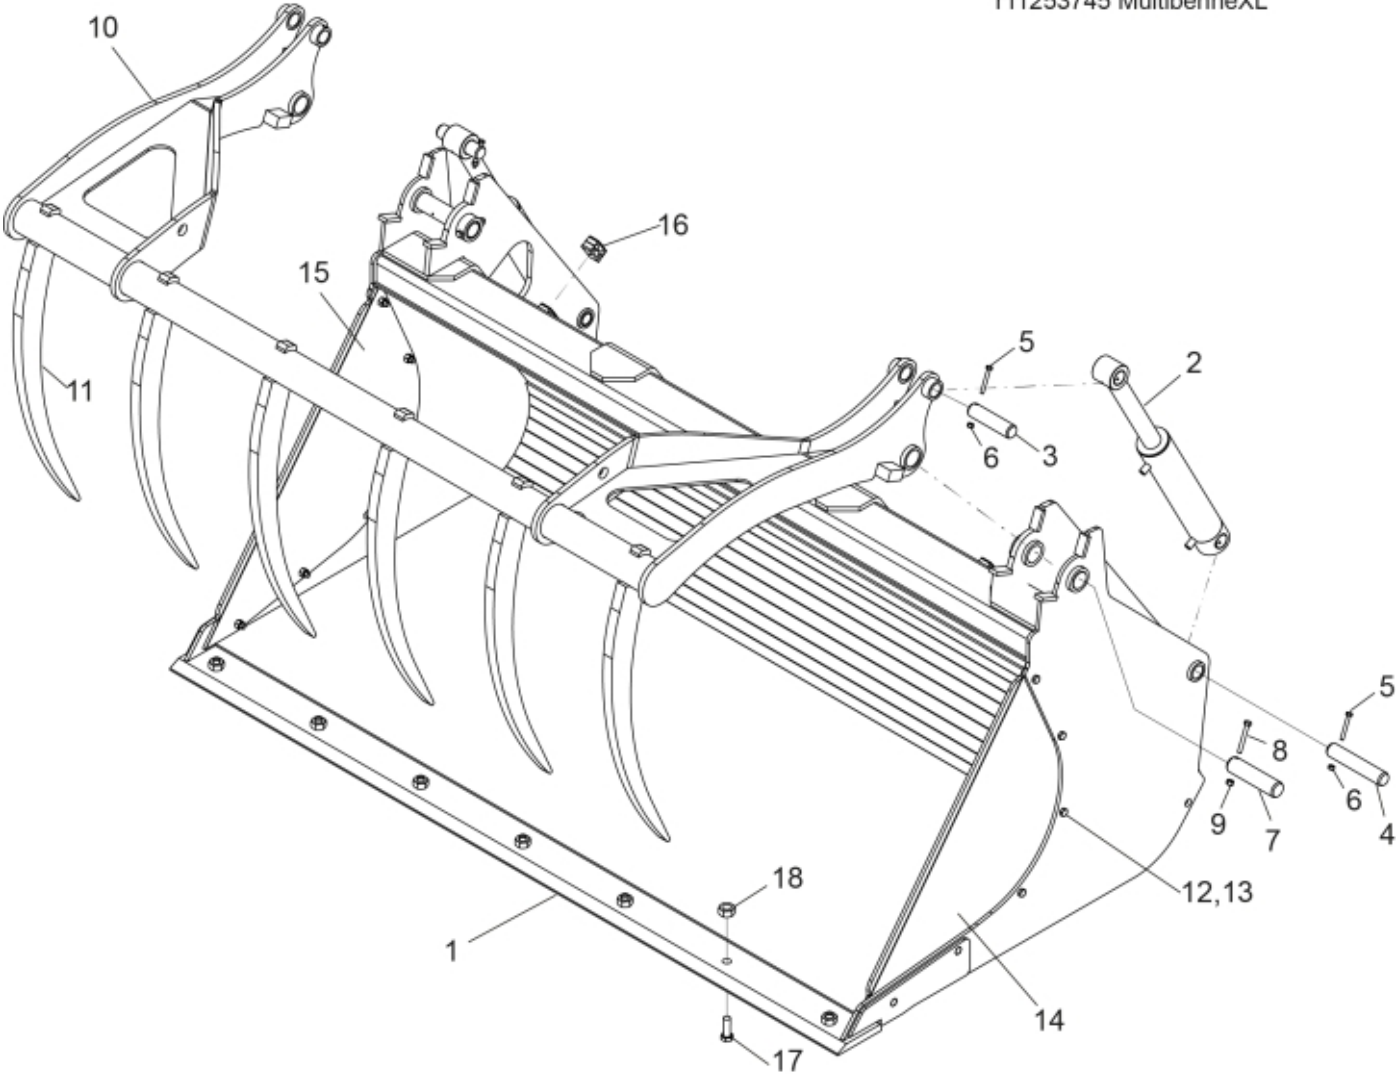

r11253745 MultibenneXL

**Description** Bolt-on cutting edge  
**Part assemblies** Multibenne XL 22,23 Claas Scorpion S/N 40900-  
**Specification** Year From: 01/01/2015 00:00:00  
 Serial number from: 40900  
 Year To: 31/05/2016 00:00:00

| PartNo   | Pos | Qty   | Name            | Specifications             |
|----------|-----|-------|-----------------|----------------------------|
| 60050065 | 1   | 1 PCS | Cutting edge    | Bolt-on                    |
| 60050105 | 2   | 2 PCS | Cylinder        |                            |
| 60050108 |     | 1     | • Seal kit      |                            |
| 60050102 | 3   | 2 PCS | Pin             | Ø35-en8 x138               |
| 60050101 | 4   | 2 PCS | Pin             | Ø35-en8 x184               |
| 5004056  | 5   | 4     | Screw           | M8x65                      |
| 5011553  | 6   | 4     | Nut             | M6M M8 Loc-king            |
| 60050090 | 7   | 2 PCS | Pin             | 44,45x212                  |
| 5002092  | 8   | 2     | Screw           | M6S M10x80 (8.8)           |
| 5011554  | 9   | 2     | Nut             | Loc-King M10               |
| 60010587 | 10  | 1 PCS | Grab head       |                            |
| 60010592 | 11  | 6 PCS | Tine            |                            |
| 5002703  | 12  | 6 PCS | Screw           | M6S_ M12 x 1,25 x 40 (8.8) |
| 5011555  | 13  | 6     | Nut             | M12 Loc                    |
| 60010593 | 14  | 1 PCS | Plate           | LH                         |
| 60010594 | 15  | 1 PCS | Plate           | RH                         |
| 60050092 | 16  | 4 PCS | Hose clamp cpl. |                            |
| 5050650  | 17  | 8 PCS | Plow bolt       | 3/4" - 2.5 inch            |
| 5050652  | 18  | 8     | Locking nut     | UNC 3/4"                   |
| 60004291 | 19  | 1 PCS | Decal           | Multibenne XL              |