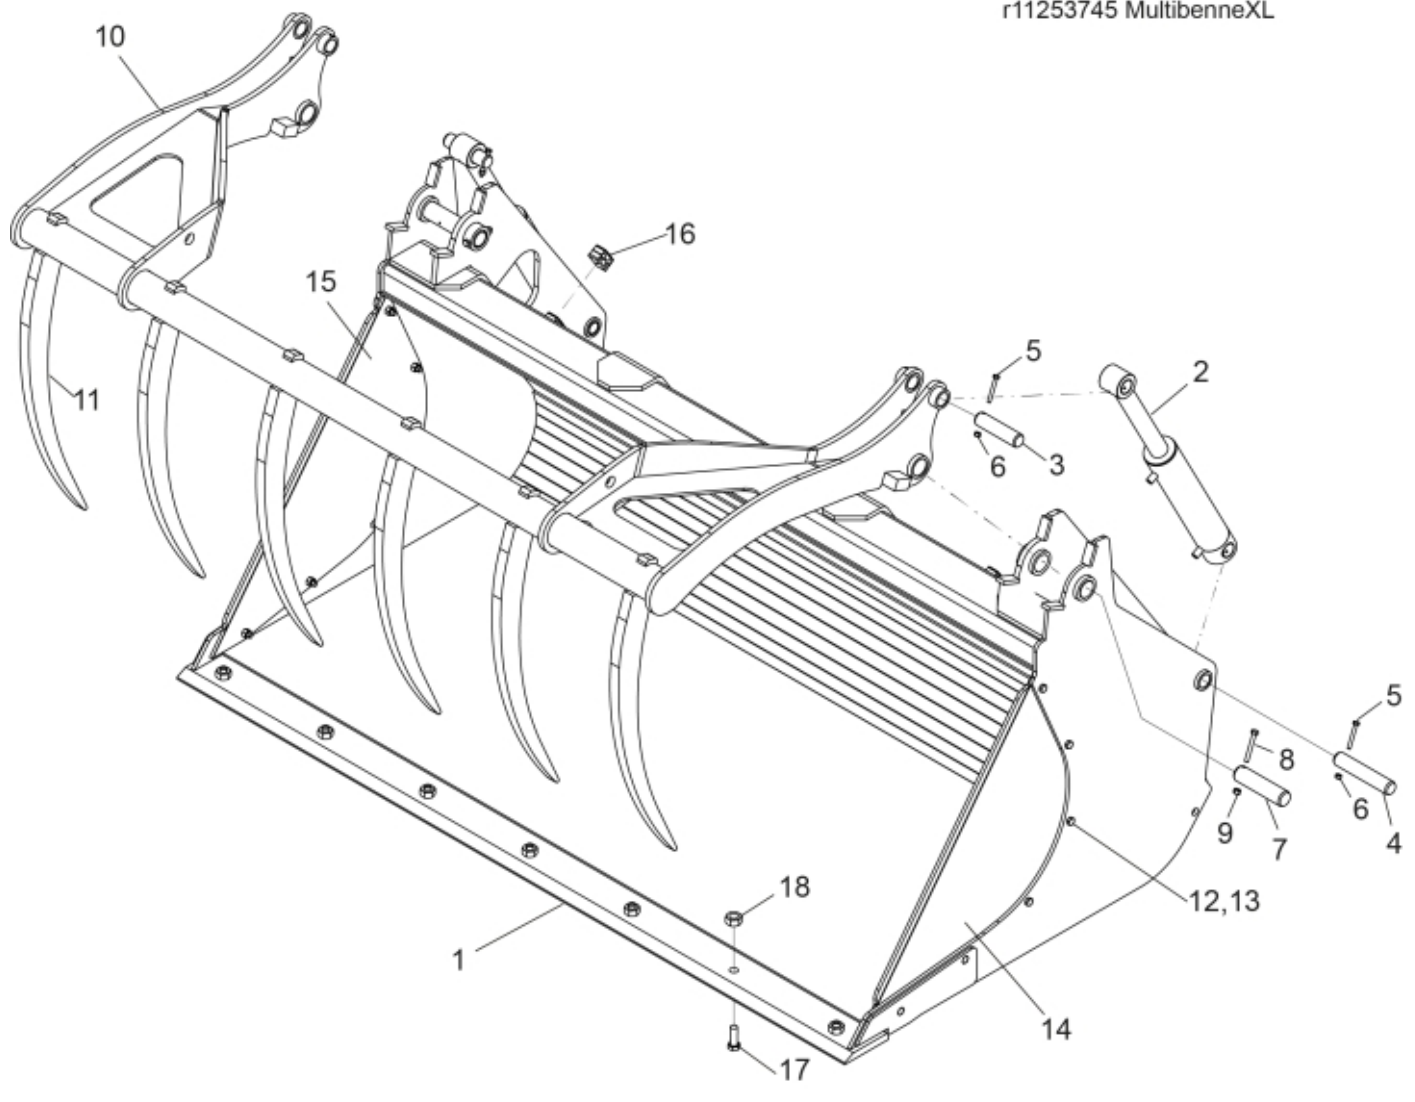

r11253745 MultibenneXL

Description Bolt-on cutting edge
Part assemblies Multibenne XL 16,24 Claas Scorpion S/N 40900-
Specification Year From: 01/01/2015 00:00:00
 Serial number from: 40900
 : 31/05/2016 00:00:00

PartNo	Pos	Qty	Name	Specifications
60050064	1	1 PCS	Cutting edge	Bolt-on
60050105	2	2 PCS	Cylinder	
60050108		1	• Seal kit	
60050102	3	2 PCS	Pin	Ø35-en8 x138
60050101	4	2 PCS	Pin	Ø35-en8 x184
5004056	5	4	Screw	M8x65
5011553	6	4	Nut	M6M M8 Loc-king
60050090	7	2 PCS	Pin	44,45x212
5002092	8	2	Screw	M6S M10x80 (8.8)
5011554	9	2	Nut	Loc-King M10
60010588	10	1 PCS	Grab head	
60010591	11	6 PCS	Tine	
5002703	12	6 PCS	Screw	M6S_ M12 x 1,25 x 40 (8.8)
5011555	13	6	Nut	M12 Loc
60010595	14	1 PCS	Plate	LH
60010597	15	1 PCS	Plate	RH
60050092	16	4 PCS	Hose clamp cpl.	
5050650	17	8 PCS	Plow bolt	3/4" - 2.5 inch
5050652	18	8	Locking nut	UNC 3/4"
60004291	19	1 PCS	Decal	Multibenne XL