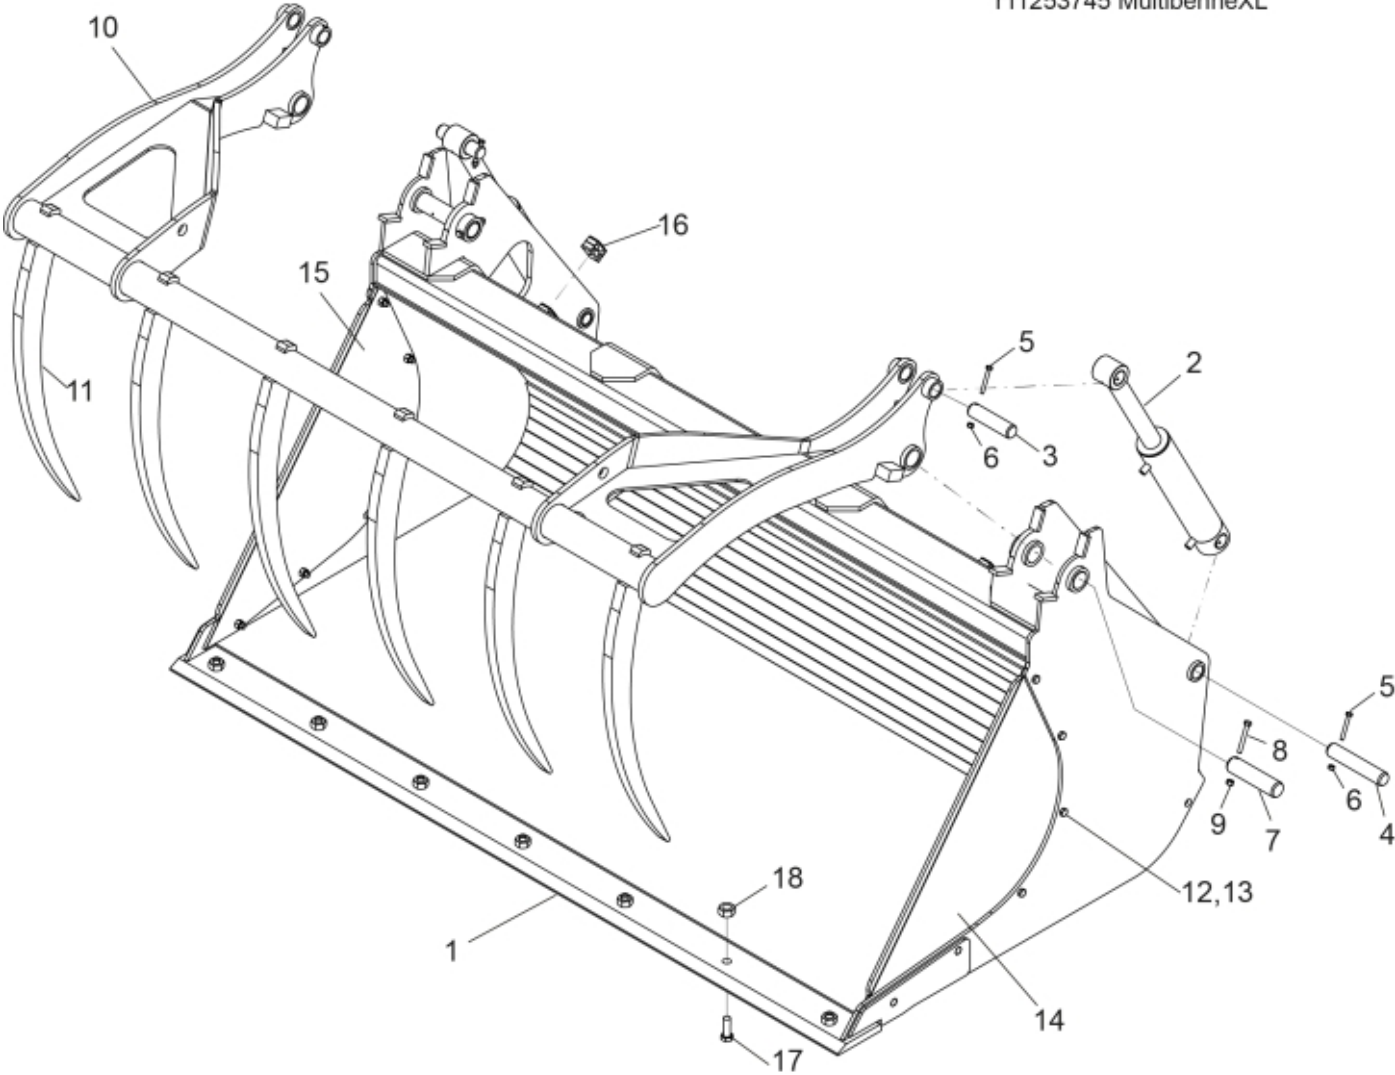

r11253745 MultibenneXL

Description Bolt-on cutting edge
Part assemblies Multibenne XL 13,20 Claas Scorpion S/N 40900-
Specification Year From: 01/01/2015 00:00:00
 Serial number from: 40900
 Year To: 31/05/2016 00:00:00

PartNo	Pos	Qty	Name	Specifications
60050068	1	1 PCS	Cutting edge	Bolt-on
60050105	2	2 PCS	Cylinder	
60050108		1	• Seal kit	
60050102	3	2 PCS	Pin	Ø35-en8 x138
60050101	4	2 PCS	Pin	Ø35-en8 x184
5004056	5	4	Screw	M8x65
5011553	6	4	Nut	M6M M8 Loc-king
60050090	7	2 PCS	Pin	44,45x212
5002092	8	2	Screw	M6S M10x80 (8.8)
5011554	9	2	Nut	Loc-King M10
60010590	10	1 PCS	Grab head	
60010591	11	6 PCS	Tine	
5002703	12	6 PCS	Screw	M6S_ M12 x 1,25 x 40 (8.8)
5011555	13	6	Nut	M12 Loc
60010595	14	1 PCS	Plate	LH
60010597	15	1 PCS	Plate	RH
60050092	16	4 PCS	Hose clamp cpl.	
5050650	17	7 PCS	Plow bolt	3/4" - 2.5 inch
5050652	18	7	Locking nut	UNC 3/4"
60004291	19	1 PCS	Decal	Multibenne XL