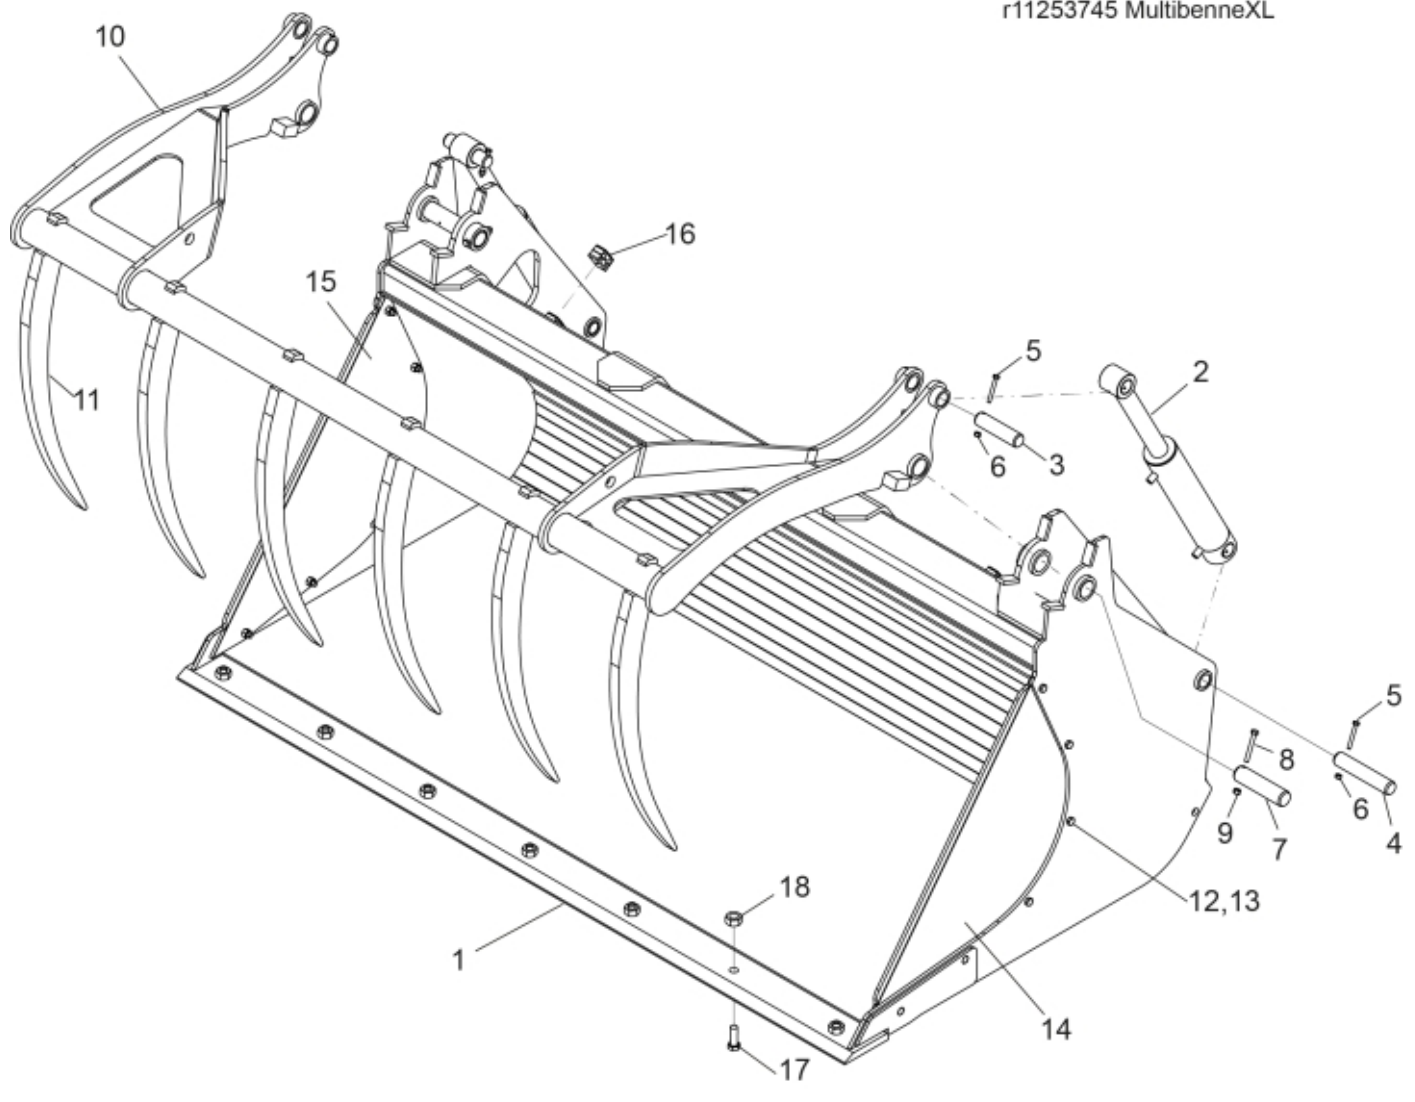

r11253745 MultibenneXL

Description Bolt-on cutting edge
Part assemblies Multibenne XL 23,24 Manitou S/N 40900-
Specification Year From: 01/01/2015 00:00:00
 Serial number from: 40900
 Year To: 31/05/2016 00:00:00

PartNo	Pos	Qty	Name	Specifications
60050064	1	1 PCS	Cutting edge	Bolt-on
60050105	2	2 PCS	Cylinder	
60050108		1	• Seal kit	
60050102	3	2 PCS	Pin	Ø35-en8 x138
60050101	4	2 PCS	Pin	Ø35-en8 x184
5004056	5	4	Screw	M8x65
5011553	6	4	Nut	M6M M8 Loc-king
60050090	7	2 PCS	Pin	44,45x212
5002092	8	2	Screw	M6S M10x80 (8.8)
5011554	9	2	Nut	Loc-King M10
60010586	10	1 PCS	Grab head	
60010592	11	6 PCS	Tine	
5002703	12	6 PCS	Screw	M6S_ M12 x 1,25 x 40 (8.8)
5011555	13	6	Nut	M12 Loc
60010593	14	1 PCS	Plate	LH
60010594	15	1 PCS	Plate	RH
60050092	16	4 PCS	Hose clamp cpl.	
5050650	17	8 PCS	Plow bolt	3/4" - 2.5 inch
5050652	18	8	Locking nut	UNC 3/4"
60004291	19	1 PCS	Decal	Multibenne XL