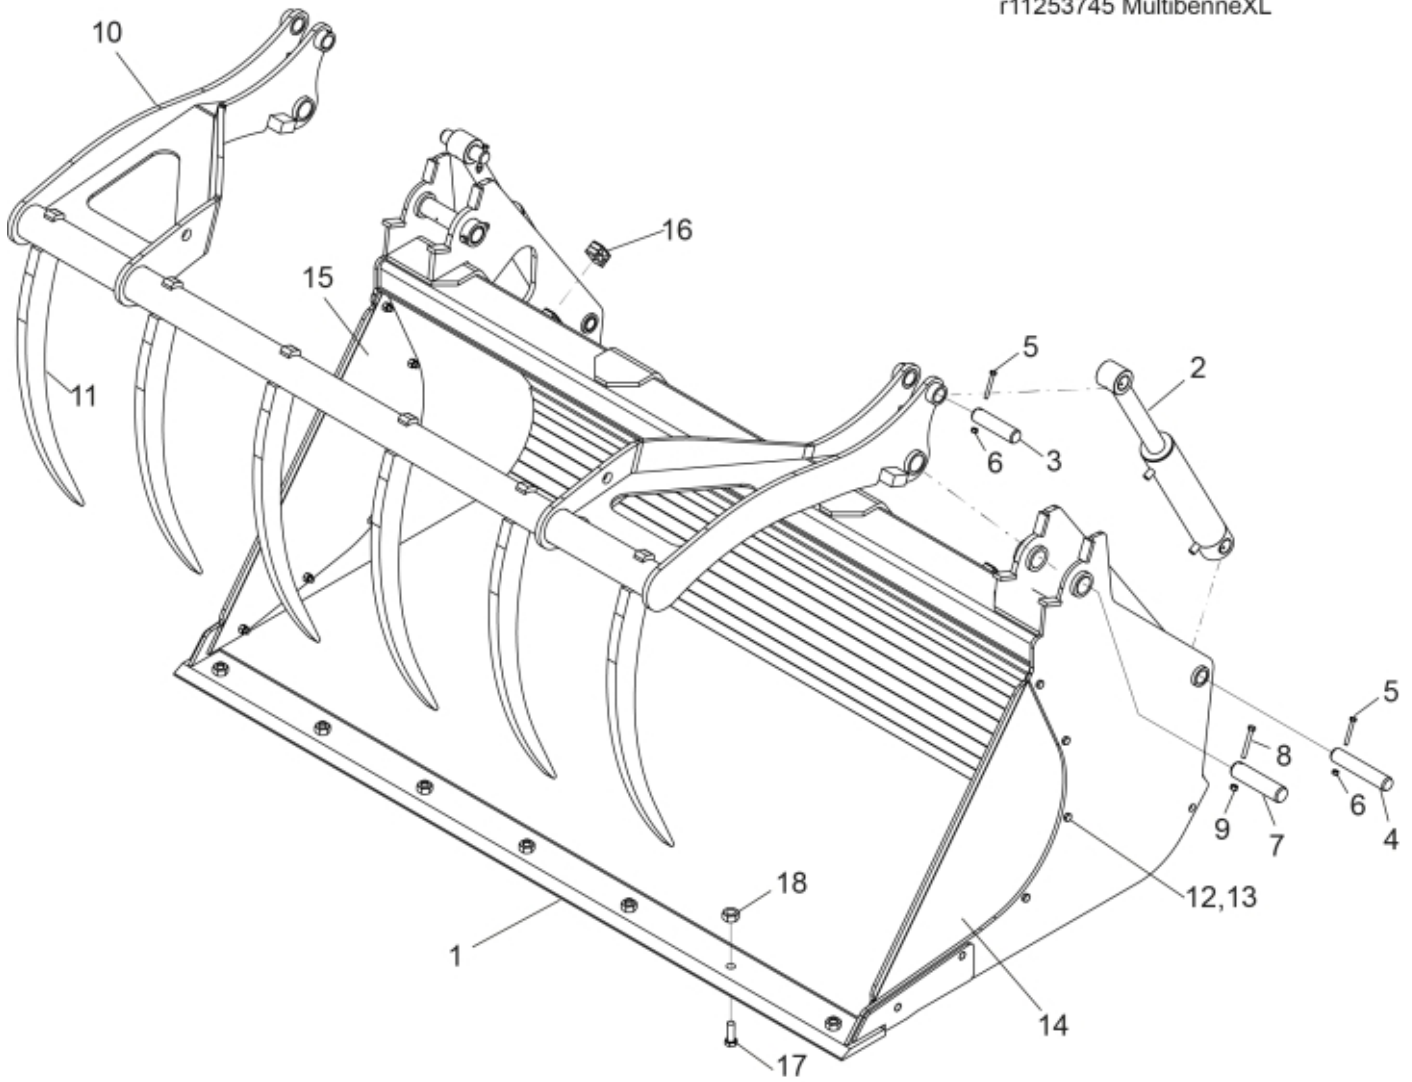

r11253745 MultibenneXL

**Description** Bolt-on cutting edge  
**Part assemblies** Multibenne XL 22,23 Manitou S/N 40900-  
**Specification** Year From: 01/01/2015 00:00:00  
 Serial number from: 40900  
 Year To: 31/05/2016 00:00:00

PartNo	Pos	Qty	Name	Specifications
60050065	1	1 PCS	Cutting edge	Bolt-on
60050105	2	2 PCS	Cylinder	
60050108		1	• Seal kit	
60050102	3	2 PCS	Pin	Ø35-en8 x138
60050101	4	2 PCS	Pin	Ø35-en8 x184
5004056	5	4	Screw	M8x65
5011553	6	4	Nut	M6M M8 Loc-king
60050090	7	2 PCS	Pin	44,45x212
5002092	8	2	Screw	M6S M10x80 (8.8)
5011554	9	2	Nut	Loc-King M10
60010587	10	1 PCS	Grab head	
60010592	11	6 PCS	Tine	
5002703	12	6 PCS	Screw	M6S_ M12 x 1,25 x 40 (8.8)
5011555	13	6	Nut	M12 Loc
60010593	14	1 PCS	Plate	LH
60010594	15	1 PCS	Plate	RH
60050092	16	4 PCS	Hose clamp cpl.	
5050650	17	8 PCS	Plow bolt	3/4" - 2.5 inch
5050652	18	8	Locking nut	UNC 3/4"
60004291	19	1 PCS	Decal	Multibenne XL