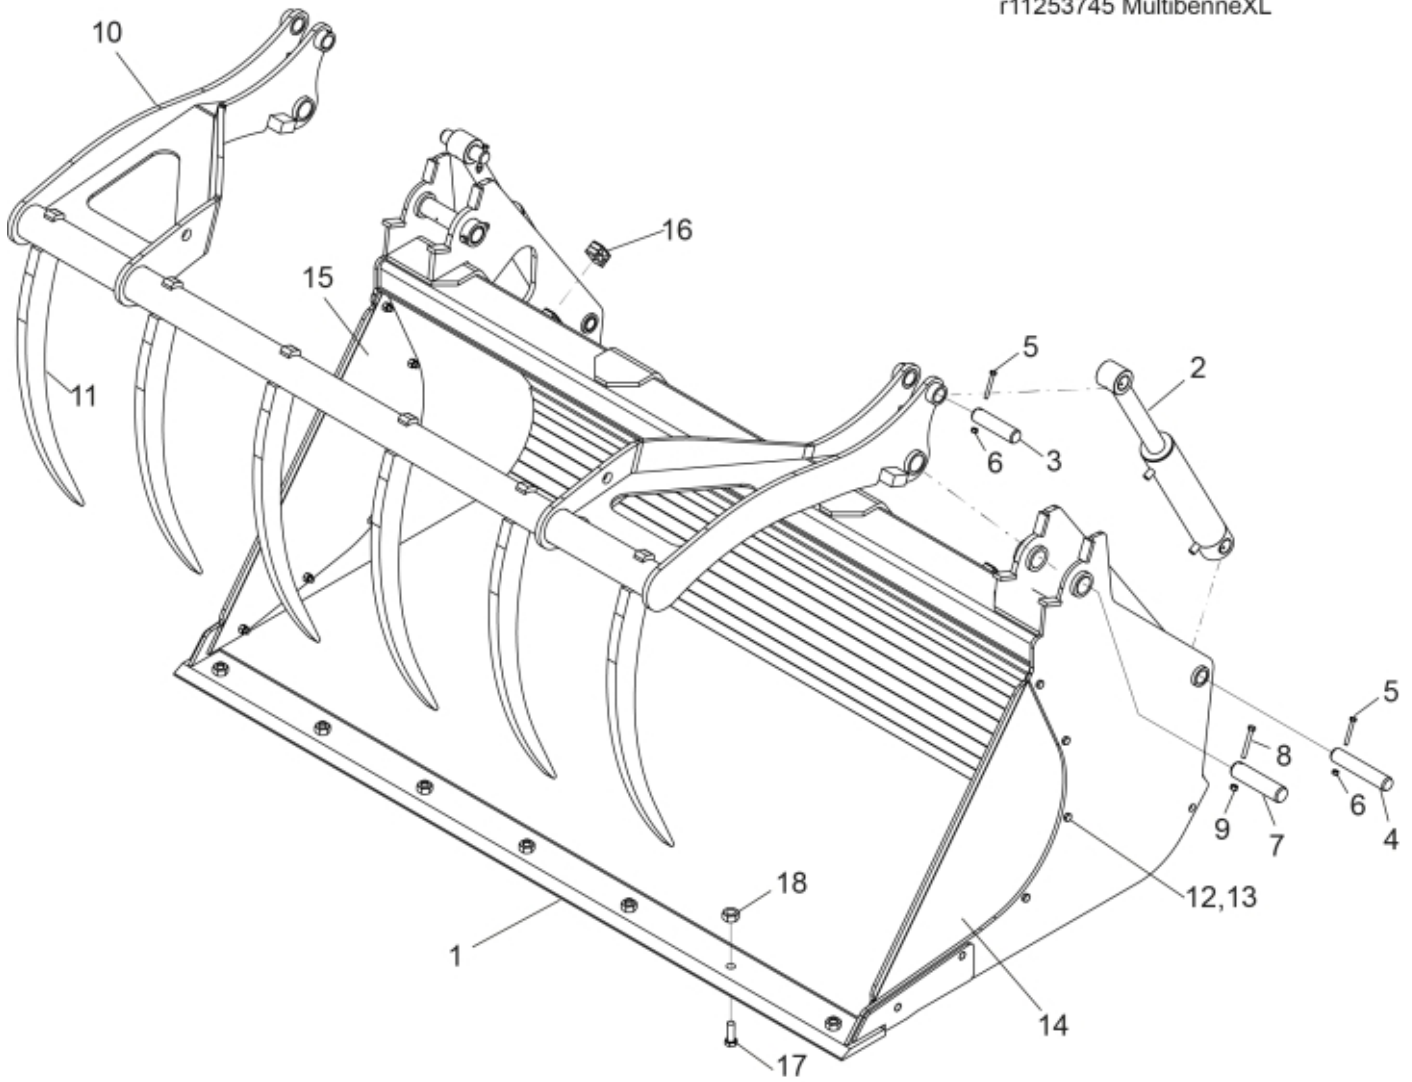

r11253745 MultibenneXL

**Description** Bolt-on cutting edge  
**Part assemblies** Multibenne XL 16,24 Manitou S/N 40900-  
**Specification** Year From: 01/01/2015 00:00:00  
 Serial number from: 40900  
 Year To: 31/05/2016 00:00:00

PartNo	Pos	Qty	Name	Specifications
60050064	1	1 PCS	Cutting edge	Bolt-on
60050105	2	2 PCS	Cylinder	
60050108		1	• Seal kit	
60050102	3	2 PCS	Pin	Ø35-en8 x138
60050101	4	2 PCS	Pin	Ø35-en8 x184
5004056	5	4	Screw	M8x65
5011553	6	4	Nut	M6M M8 Loc-king
60050090	7	2 PCS	Pin	44,45x212
5002092	8	2	Screw	M6S M10x80 (8.8)
5011554	9	2	Nut	Loc-King M10
60010588	10	1 PCS	Grab head	
60010591	11	6 PCS	Tine	
5002703	12	6 PCS	Screw	M6S_ M12 x 1,25 x 40 (8.8)
5011555	13	6	Nut	M12 Loc
60010595	14	1 PCS	Plate	LH
60010597	15	1 PCS	Plate	RH
60050092	16	4 PCS	Hose clamp cpl.	
5050650	17	8 PCS	Plow bolt	3/4" - 2.5 inch
5050652	18	8	Locking nut	UNC 3/4"
60004291	19	1 PCS	Decal	Multibenne XL