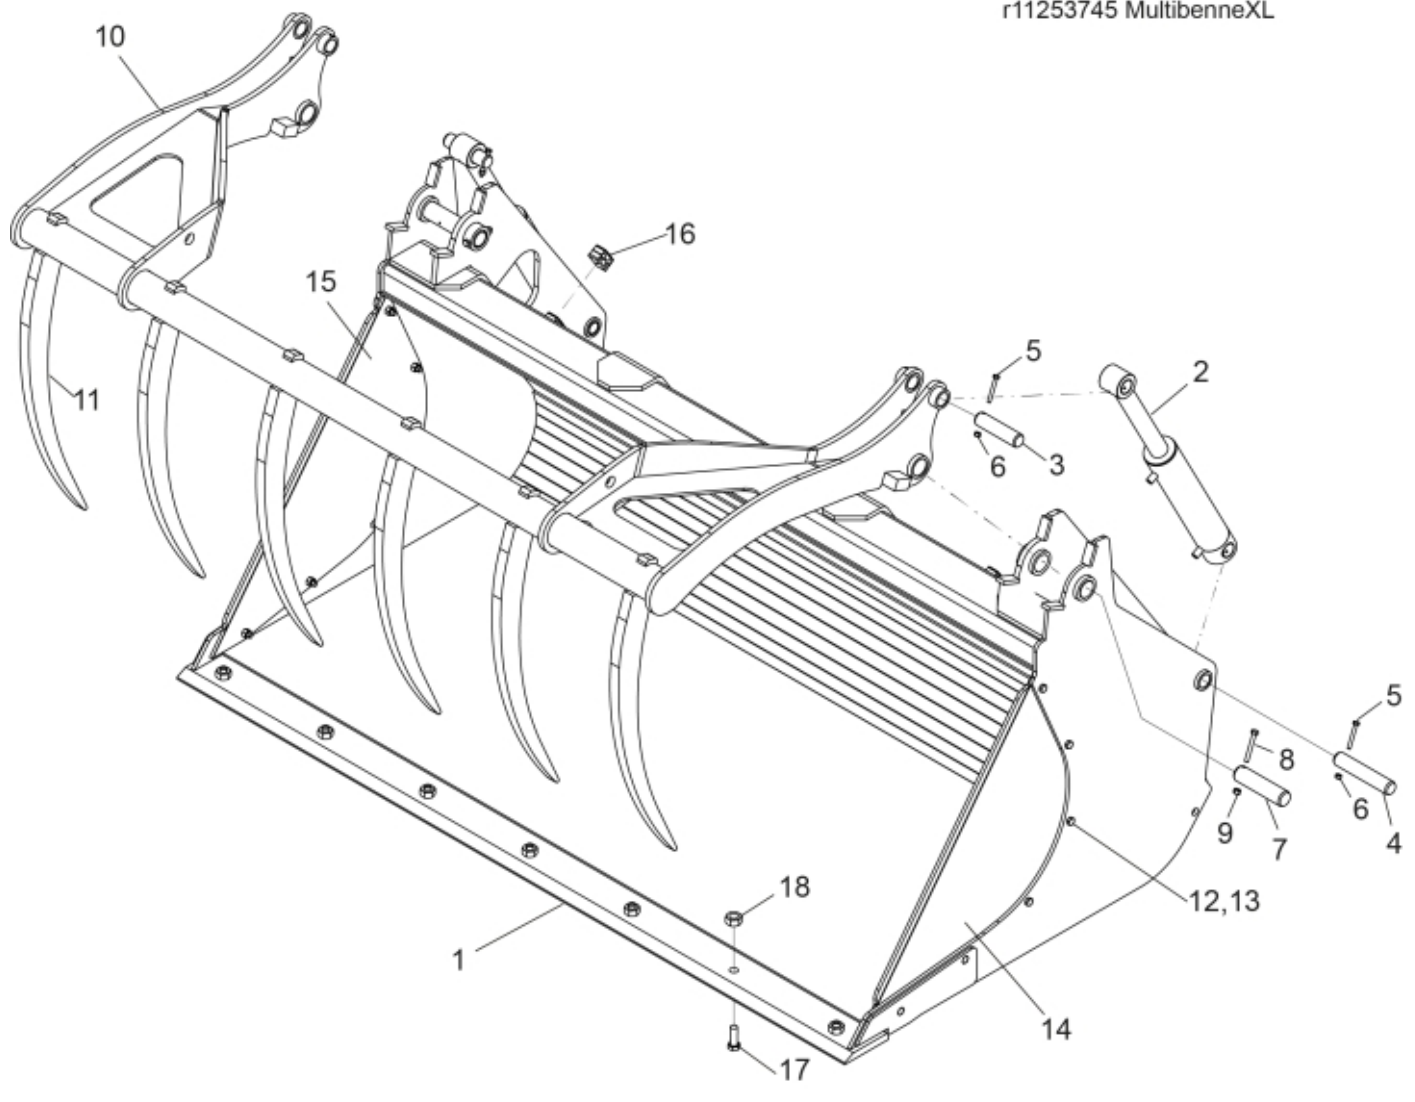

r11253745 MultibenneXL

Description Bolt-on cutting edge
Part assemblies Multibenne XL 15,23 Manitou S/N 40900-
Specification Year From: 01/01/2015 00:00:00
 Serial number from: 40900
 Year To: 31/05/2016 00:00:00

PartNo	Pos	Qty	Name	Specifications
60050065	1	1 PCS	Cutting edge	Bolt-on
60050105	2	2 PCS	Cylinder	
60050108		1	• Seal kit	
60050102	3	2 PCS	Pin	Ø35-en8 x138
60050101	4	2 PCS	Pin	Ø35-en8 x184
5004056	5	4	Screw	M8x65
5011553	6	4	Nut	M6M M8 Loc-king
60050090	7	2 PCS	Pin	44,45x212
5002092	8	2	Screw	M6S M10x80 (8.8)
5011554	9	2	Nut	Loc-King M10
60010589	10	1 PCS	Grab head	
60010591	11	6 PCS	Tine	
5002703	12	6 PCS	Screw	M6S_ M12 x 1,25 x 40 (8.8)
5011555	13	6	Nut	M12 Loc
60010595	14	1 PCS	Plate	LH
60010597	15	1 PCS	Plate	RH
60050092	16	4 PCS	Hose clamp cpl.	
5050650	17	8 PCS	Plow bolt	3/4" - 2.5 inch
5050652	18	8	Locking nut	UNC 3/4"
60004291	19	1 PCS	Decal	Multibenne XL