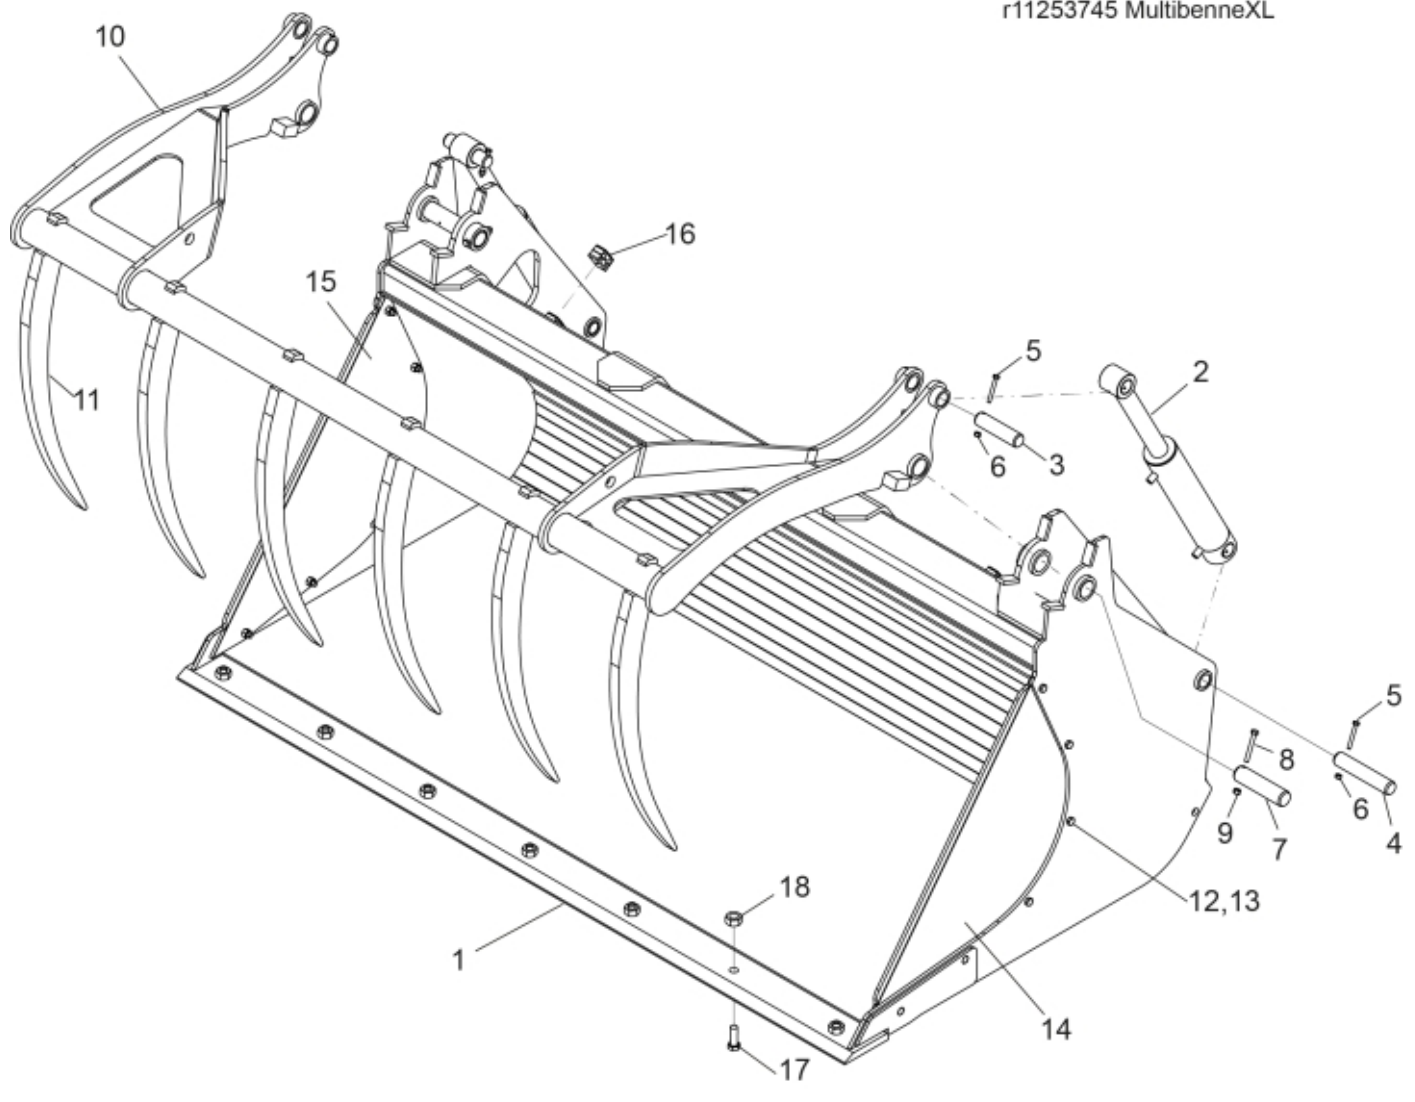

r11253745 MultibenneXL

**Description** Bolt-on cutting edge  
**Part assemblies** Multibenne XL 15,23 Manitou S/N 40900-  
**Specification** Year From: 1/1/2015 12:00:00 AM  
 Serial number from: 40900  
 Year To: 5/31/2016 12:00:00 AM

PartNo	Pos	Qty	Name	Specifications
60050065	1	1 PCS	Cutting edge	Bolt-on
60050105	2	2 PCS	Cylinder	
60050108		1	• Seal kit	
60050102	3	2 PCS	Pin	Ø35-en8 x138
60050101	4	2 PCS	Pin	Ø35-en8 x184
5004056	5	4	Screw	M8x65
5011553	6	4	Nut	M6M M8 Loc-king
60050090	7	2 PCS	Pin	44,45x212
5002092	8	2	Screw	M6S M10x80 (8.8)
5011554	9	2	Nut	Loc-King M10
60010589	10	1 PCS	Grab head	
60010591	11	6 PCS	Tine	
5002703	12	6 PCS	Screw	M6S_ M12 x 1,25 x 40 (8.8)
5011555	13	6	Nut	M12 Loc
60010595	14	1 PCS	Plate	LH
60010597	15	1 PCS	Plate	RH
60050092	16	4 PCS	Hose clamp cpl.	
5050650	17	8 PCS	Plow bolt	3/4" - 2.5 inch
5050652	18	8	Locking nut	UNC 3/4"
60004291	19	1 PCS	Decal	Multibenne XL