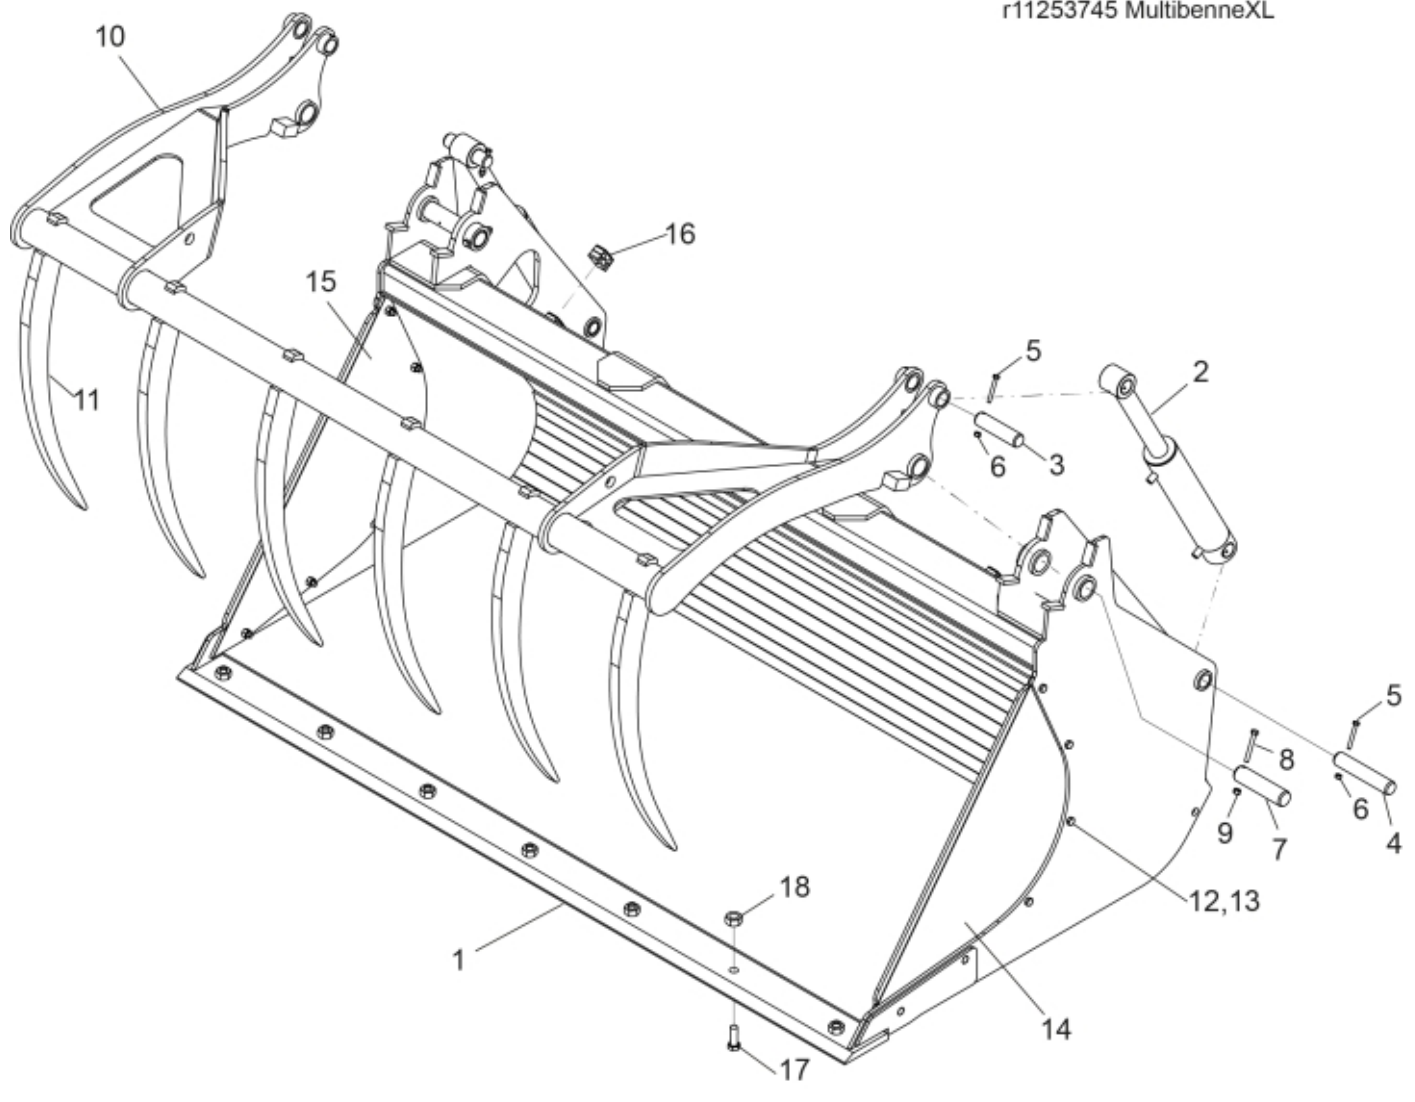

r11253745 MultibenneXL

**Description** Bolt-on cutting edge  
**Part assemblies** Multibenne XL 13,20 Manitou S/N 40900-  
**Specification** Year From: 01/01/2015 00:00:00  
 Serial number from: 40900  
 Year To: 31/05/2016 00:00:00

PartNo	Pos	Qty	Name	Specifications
60050068	1	1 PCS	Cutting edge	Bolt-on
60050105	2	2 PCS	Cylinder	
60050108		1	• Seal kit	
60050102	3	2 PCS	Pin	Ø35-en8 x138
60050101	4	2 PCS	Pin	Ø35-en8 x184
5004056	5	4	Screw	M8x65
5011553	6	4	Nut	M6M M8 Loc-king
60050090	7	2 PCS	Pin	44,45x212
5002092	8	2	Screw	M6S M10x80 (8.8)
5011554	9	2	Nut	Loc-King M10
60010590	10	1 PCS	Grab head	
60010591	11	6 PCS	Tine	
5002703	12	6 PCS	Screw	M6S_ M12 x 1,25 x 40 (8.8)
5011555	13	6	Nut	M12 Loc
60010595	14	1 PCS	Plate	LH
60010597	15	1 PCS	Plate	RH
60050092	16	4 PCS	Hose clamp cpl.	
5050650	17	7 PCS	Plow bolt	3/4" - 2.5 inch
5050652	18	7	Locking nut	UNC 3/4"
60004291	19	1 PCS	Decal	Multibenne XL