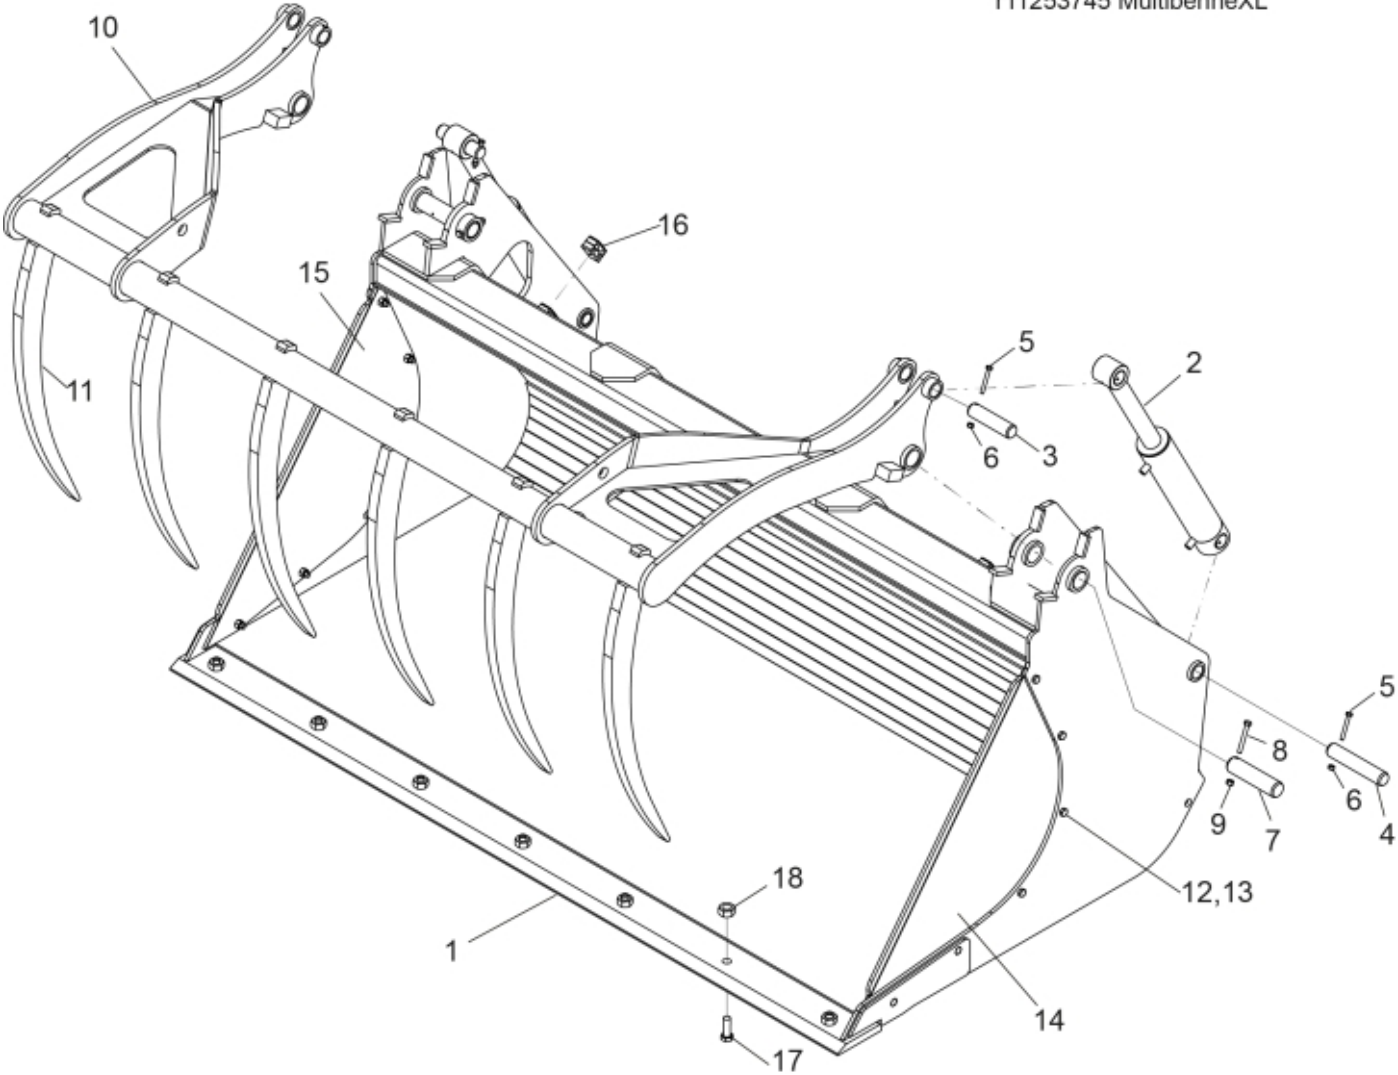

r11253745 MultibenneXL

Description Bolt-on cutting edge
Part assemblies Multibenne XL 22,23 Dieci S/N 40900-
Specification Year From: 01/01/2015 00:00:00
 Serial number from: 40900
 Year To: 31/05/2016 00:00:00

| PartNo | Pos | Qty | Name | Specifications |
|----------|-----|-------|-----------------|----------------------------|
| 60050065 | 1 | 1 PCS | Cutting edge | Bolt-on |
| 60050105 | 2 | 2 PCS | Cylinder | |
| 60050108 | | 1 | • Seal kit | |
| 60050102 | 3 | 2 PCS | Pin | Ø35-en8 x138 |
| 60050101 | 4 | 2 PCS | Pin | Ø35-en8 x184 |
| 5004056 | 5 | 4 | Screw | M8x65 |
| 5011553 | 6 | 4 | Nut | M6M M8 Loc-king |
| 60050090 | 7 | 2 PCS | Pin | 44,45x212 |
| 5002092 | 8 | 2 | Screw | M6S M10x80 (8.8) |
| 5011554 | 9 | 2 | Nut | Loc-King M10 |
| 60010587 | 10 | 1 PCS | Grab head | |
| 60010592 | 11 | 6 PCS | Tine | |
| 5002703 | 12 | 6 PCS | Screw | M6S_ M12 x 1,25 x 40 (8.8) |
| 5011555 | 13 | 6 | Nut | M12 Loc |
| 60010593 | 14 | 1 PCS | Plate | LH |
| 60010594 | 15 | 1 PCS | Plate | RH |
| 60050092 | 16 | 4 PCS | Hose clamp cpl. | |
| 5050650 | 17 | 8 PCS | Plow bolt | 3/4" - 2.5 inch |
| 5050652 | 18 | 8 | Locking nut | UNC 3/4" |
| 60004291 | 19 | 1 PCS | Decal | Multibenne XL |