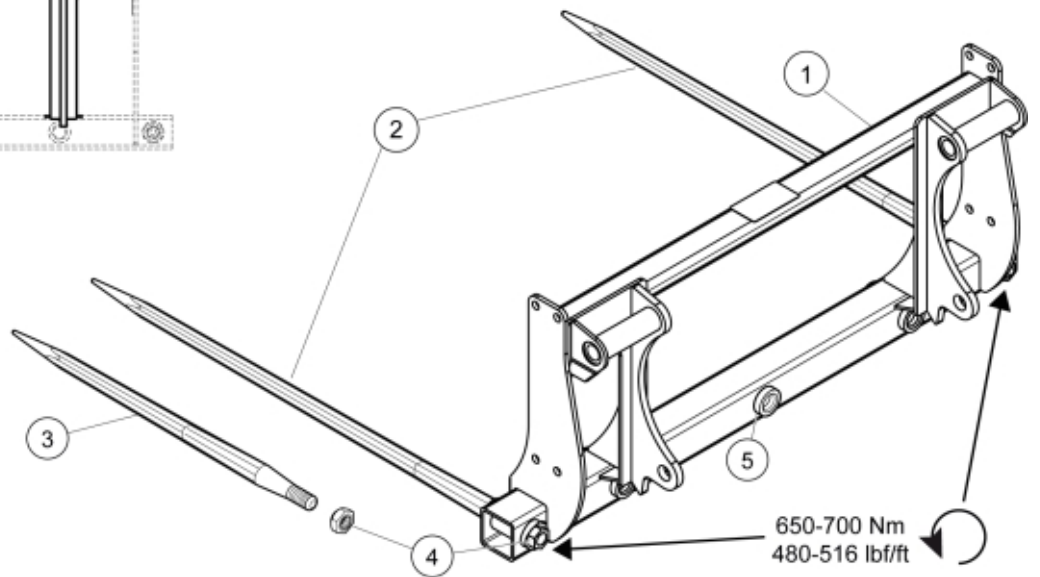

MX

M 11251572, 11251582

Description Tine length 827 mm
Part assemblies Bale Fork, MX
Specification Year From: 01/01/2003 00:00:00
Year To: 01/05/2022 00:00:00

PartNo	Pos	Qty	Name	Specifications
11251572			Bale Fork, MX	01/01/2003 00:00:00, 01/05/2022 00:00:00
60010567	1	1 PCS	Frame	MX
5068114-17	3	2	Tine with nut	L=827mm (replaces 5068003)
5068116	4	1	• Nut	Conus 2
1209699	5	2	Sleeve	
60049053	6	2	Decal	"Q" small 80x57