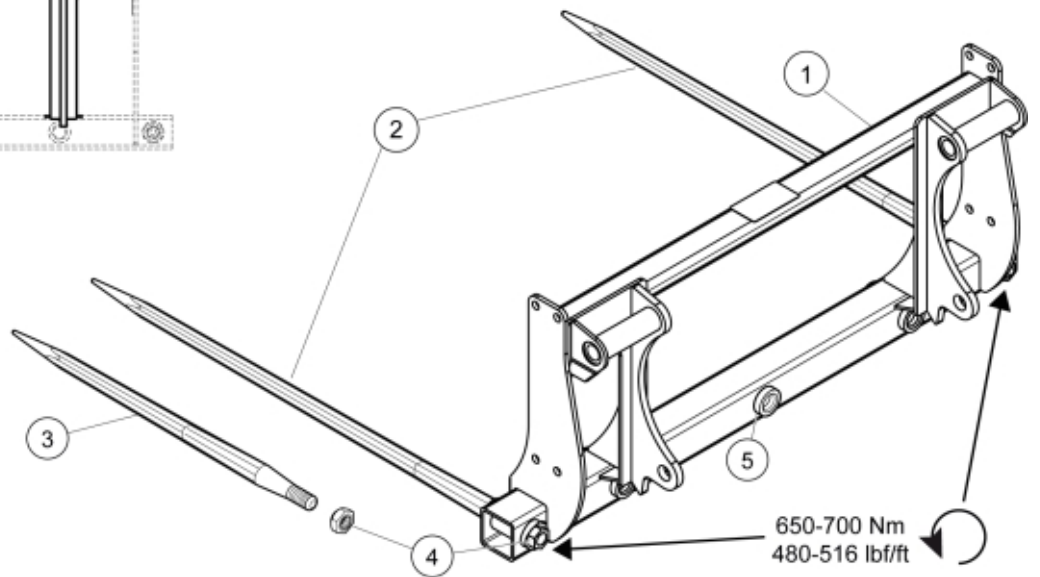

MX

M 11251572, 11251582

Description Tine length 1240 mm
Part assemblies Bale Fork, MX
Specification Year From: 01/01/2003 00:00:00
Year To: 01/05/2022 00:00:00

PartNo	Pos	Qty	Name	Specifications
11251582			Bale Fork, MX	01/01/2003 00:00:00, 01/05/2022 00:00:00
60010567	1	1 PCS	Frame	MX
5068120-17	2	2	Tine with nut	L=1240mm (5068004)
5068116	4	1	• Nut	Conus 2
1209699	5	2	Sleeve	
60049053	6	2	Decal	"Q" small 80x57