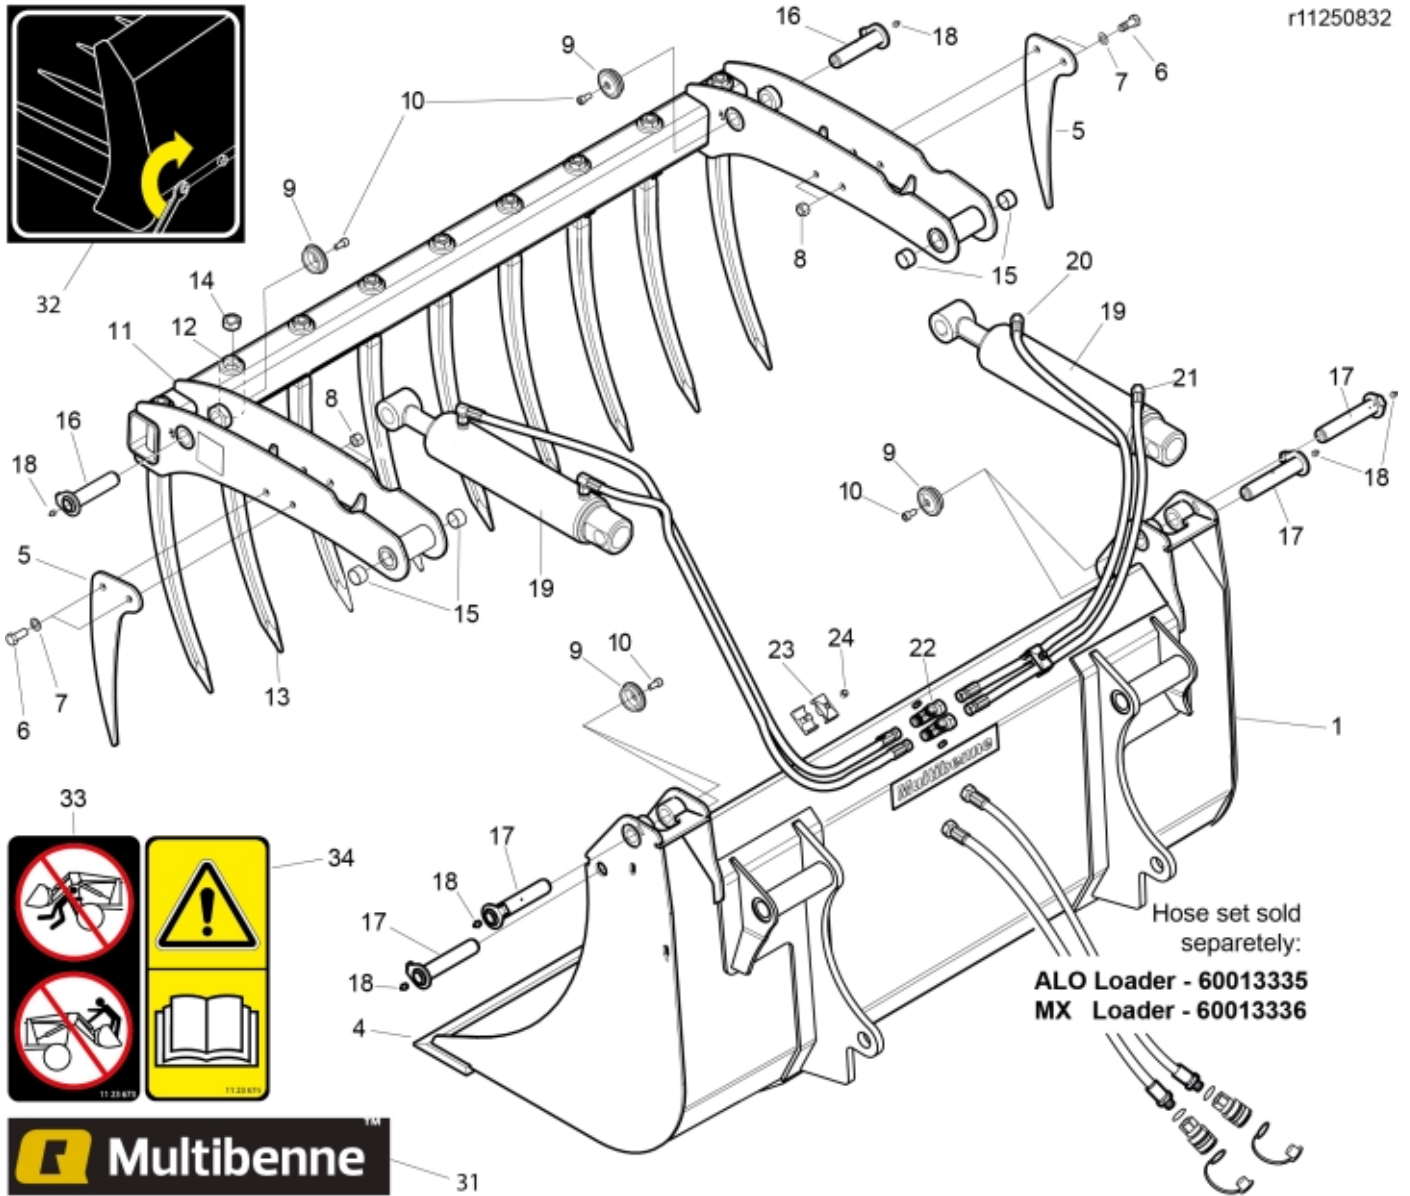

r11250832

**Part assemblies** Multibenne 170 MX  
**Specification** Year From: 01/04/2010 00:00:00

PartNo	Pos	Qty	Name	Specifications
11250832			Multibenne 170 MX	01/04/2010 00:00:00
60009812-17	1	1 PCS	Bucket	Multibenne 170 MX
11260717	4	1	• Cutting edge	
5022119		2	• Plug	
11260312-22	5	2	Side tine	
5002127	6	4	Screw	M6S M14 x 35
5013107	7	4	Washer	BRB 15 x 26 x 2
5011556	8	4	Nut	M14
5215131	9	6	Locking cover	
5002076	10	6	Screw	M6S M10 x 20 (8.8)
11261854-17	11	1 PCS	Upper part, without tines	
9010120	12	8 PCS	• Sleeve	Conus 1 Curved
5068112-17	13	8 PCS	Tine with nut	L=680, Curved
5068111	14	1	• Nut	Conus 1
5018515	15	4	Bushing	D30 L=20
9020048	16	2 PCS	Pin	D=30mm, L=125mm
9020047	17	4	Pin	D=30mm, L=151mm
5023005	18	6	Greaser	M 10 x 1
12706410-1	19	2	Cylinder	Glossy Black
1103117	20	2	Hose	3/8"
9031028	21	2 PCS	Hose	3/8"
10834151	22	1 PCS	T-Adapter	
5016968	23	2	Hose clamp	
5011553	24	4	Nut	M6M M8 Loc-king
11137134	31	1 PCS	Decal	Multibenne
11136517	32	1	Warning decal	"Tightening of tine"
1123673	33	1	Warning decal	
1123674	34	1	Warning decal	"Read manual"
60013335			Hose Kit Euro/SMS	Sold Separately
60013336			Hose kit MX	Sold Separately