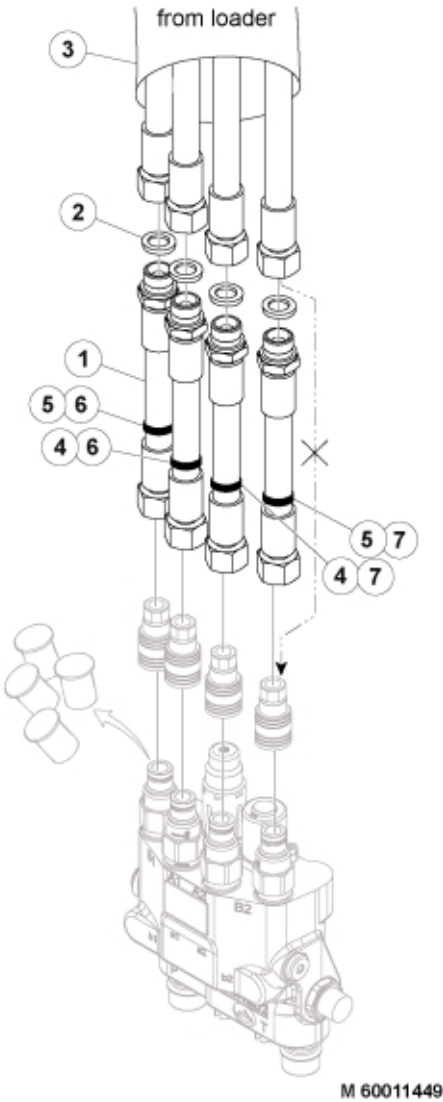

A

Part assemblies Extension kit

PartNo	Pos	Qty	Name	Specifications
60011449		1 PCS	Extension kit	
5050252	1	4 PCS	Hose	1/2" L=400mm 1/2GRU - 1/2GRLM
5013853	2	4	Dowty washer	Tredo 1/2", Part is included in kit 60007907 Hose cpl., 9032177 Hose cpl.
60002977	3	1	Hose cover	
5034431	4	2	Cable tie	"A"
5034432	5	2	Cable tie	"B"
5034427	6	2	Cable tie	"1"
5034428	7	2	Cable tie	"2"
5033606	8	2	Cable tie	7,5 x 385