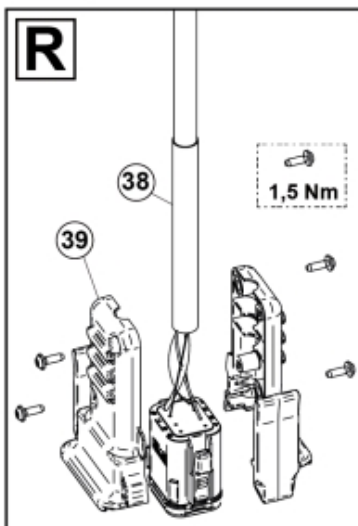

## 7-pin

## Wire controlled

M60009995\_10001\_10006-2

**Part assemblies** 3rd service  
**Specification** Year From: 01/02/2016 00:00:00  
 7-pin Direct:7-pin trailer plug with direct controlled valve

PartNo	Pos	Qty	Name	Specifications
60009995		1	3rd service	01/02/2016 00:00:00
313497		1	Electric mounting kit	
5201142	1	1	• Connector Support	
313476	2	1	• Electr. Cable	
5024378	3	1	• Connector, female	7-Pole
5004903	4	3	• Screw	MC6S 5x50 (8.8 fz)
5013112	5	6	• Washer	5,3x10x1,5
5011051	6	3	• Nut	M6M 5
5102039	7	1	• Rubber boot	For caravan connector
5103017	8	1	• Cable terminal	
5033621	9	5	• Cable tie	4.6x150
5002060	10	2	Screw	M6S M8x12 (8,8)
5002077	11	2	Screw	M6S 10x30
5011554	12	2	Nut	Loc-King M10
5013102	13	2	Washer	BRB 10 x 18 x 2
5021082		1	Boot	1 switch
5021098	14	1	• Boot	N/A
5024365	15	1	• Switch	A 294813
5024366	16	1	• Boot	A 294814
5021093	17	1	• Plug	
5024379	18	1	Connector	
5102152	19	1	Cable	L=4400mm
60009571	22	1	Protection plate	Replaces 5221270
5221975	23	1	Hose cover	
5222579		1	• Bracket kit	
5022157	24	1	• Washer, red	
5022159	25	1	• Washer, blue	
5044129	26	2	• Dust Cover	1/2" Male
5044940	27	2	• Coupling	ISO-A 1/2" Male - G3/8
5222580	28	1	• Bracket	
60009542	29	1	Valve assy.	Roquet
5028262	30	2	Adaptor	
5221303		2	• Oil pipe kit	
5222581	32	1	• Oil pipe	
5028109	33	1	• Adaptor	JIC 9/16"
1103117	40	2	Hose	3/8"
5013101	44	4	Washer	BRB 8,4 x 16
5004054	45	4	Screw	MC6S M8x80
5050388	46	2	O-ring	Ø25 0,7x2,62