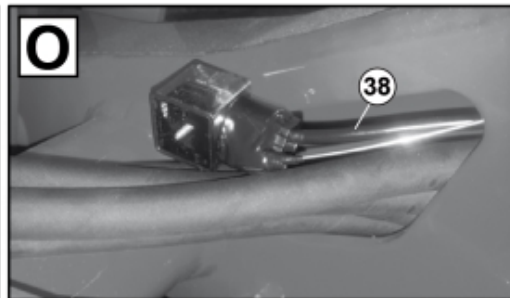

## 7-pin

## Wire controlled

M60009995\_10001\_10006-2

**Part assemblies** 3rd service  
**Specification** Year From: 01/02/2016 00:00:00  
 7-pin Direct:7-pin trailer plug with direct controlled valve

PartNo	Pos	Qty	Name	Specifications
60009995		1	3rd service	01/02/2016 00:00:00
313497		1	Electric mounting kit	
5201142	1	1	• Connector Support	
313476	2	1	• Electr. Cable	
5024378	3	1	• Connector, female	7-Pole
5004903	4	3	• Screw	MC6S 5x50 (8.8 fz)
5013112	5	6	• Washer	5,3x10x1,5
5011051	6	3	• Nut	M6M 5
5102039	7	1	• Rubber boot	For caravan connector
5103017	8	1	• Cable terminal	
5033621	9	5	• Cable tie	4.6x150
5002060	10	2	Screw	M6S M8x12 (8,8)
5002077	11	2	Screw	M6S 10x30
5011554	12	2	Nut	Loc-King M10
5013102	13	2	Washer	BRB 10 x 18 x 2
5021082		1	Boot	1 switch
5021098	14	1	• Boot	N/A
5024365	15	1	• Switch	A 294813
5024366	16	1	• Boot	A 294814
5021093	17	1	• Plug	
5024379	18	1	Connector	
5102152	19	1	Cable	L=4400mm
60009571	22	1	Protection plate	Replaces 5221270
5221975	23	1	Hose cover	
5222579		1	• Bracket kit	
5022157	24	1	• Washer, red	
5022159	25	1	• Washer, blue	
5044129	26	2	• Dust Cover	1/2" Male
5044940	27	2	• Coupling	ISO-A 1/2" Male - G3/8
5222580	28	1	• Bracket	
60009542	29	1	Valve assy.	Roquet
5028262	30	2	Adaptor	
5221303		2	• Oil pipe kit	
5222581	32	1	• Oil pipe	
5028109	33	1	• Adaptor	JIC 9/16"
1103117	40	2	Hose	3/8"
5013101	44	4	Washer	BRB 8,4 x 16
5004054	45	4	Screw	MC6S M8x80
5050388	46	2	O-ring	Ø25 0,7x2,62