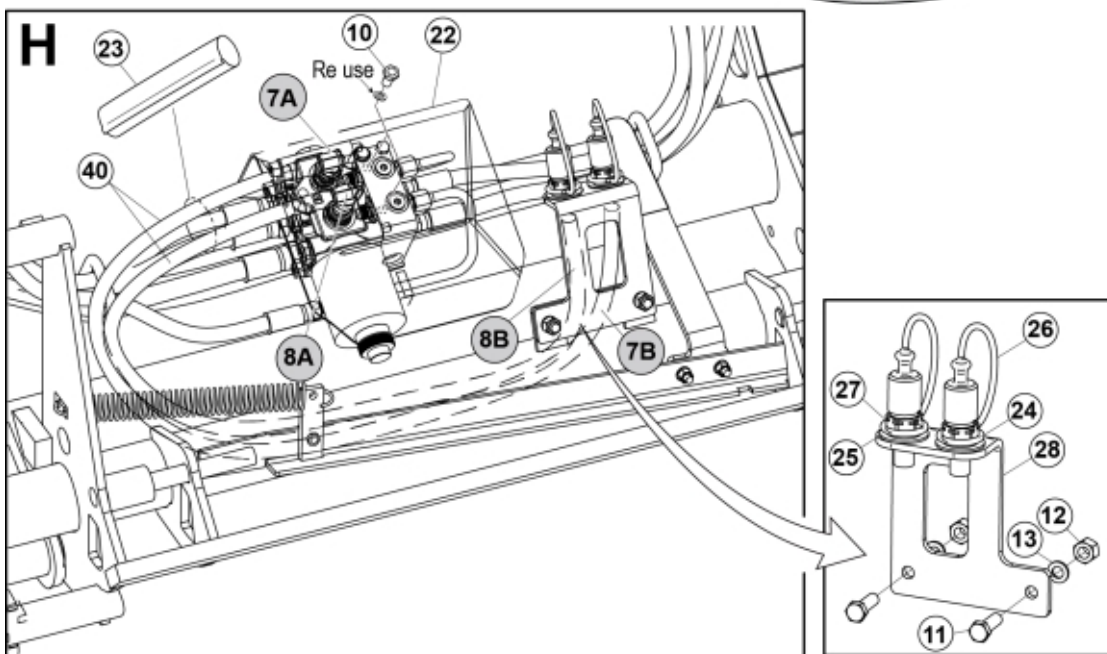

## 7-pin

## Wire controlled

M60009995\_10001\_10006-2

**Part assemblies** 3rd service  
**Specification** Year From: 01/02/2016 00:00:00  
 7-pin Direct:7-pin trailer plug with direct controlled valve

PartNo	Pos	Qty	Name	Specifications
60009995		1	3rd service	01/02/2016 00:00:00
313497		1	Electric mounting kit	
5201142	1	1	• Connector Support	
313476	2	1	• Electr. Cable	
5024378	3	1	• Connector, female	7-Pole
5004903	4	3	• Screw	MC6S 5x50 (8.8 fz)
5013112	5	6	• Washer	5,3x10x1,5
5011051	6	3	• Nut	M6M 5
5102039	7	1	• Rubber boot	For caravan connector
5103017	8	1	• Cable terminal	
5033621	9	5	• Cable tie	4.6x150
5002060	10	2	Screw	M6S M8x12 (8,8)
5002077	11	2	Screw	M6S 10x30
5011554	12	2	Nut	Loc-King M10
5013102	13	2	Washer	BRB 10 x 18 x 2
5021082		1	Boot	1 switch
5021098	14	1	• Boot	N/A
5024365	15	1	• Switch	A 294813
5024366	16	1	• Boot	A 294814
5021093	17	1	• Plug	
5024379	18	1	Connector	
5102152	19	1	Cable	L=4400mm
60009571	22	1	Protection plate	Replaces 5221270
5221975	23	1	Hose cover	
5222579		1	• Bracket kit	
5022157	24	1	• Washer, red	
5022159	25	1	• Washer, blue	
5044129	26	2	• Dust Cover	1/2" Male
5044940	27	2	• Coupling	ISO-A 1/2" Male - G3/8
5222580	28	1	• Bracket	
60009542	29	1	Valve assy.	Roquet
5028262	30	2	Adaptor	
5221303		2	• Oil pipe kit	
5222581	32	1	• Oil pipe	
5028109	33	1	• Adaptor	JIC 9/16"
1103117	40	2	Hose	3/8"
5013101	44	4	Washer	BRB 8,4 x 16
5004054	45	4	Screw	MC6S M8x80
5050388	46	2	O-ring	Ø25 0,7x2,62