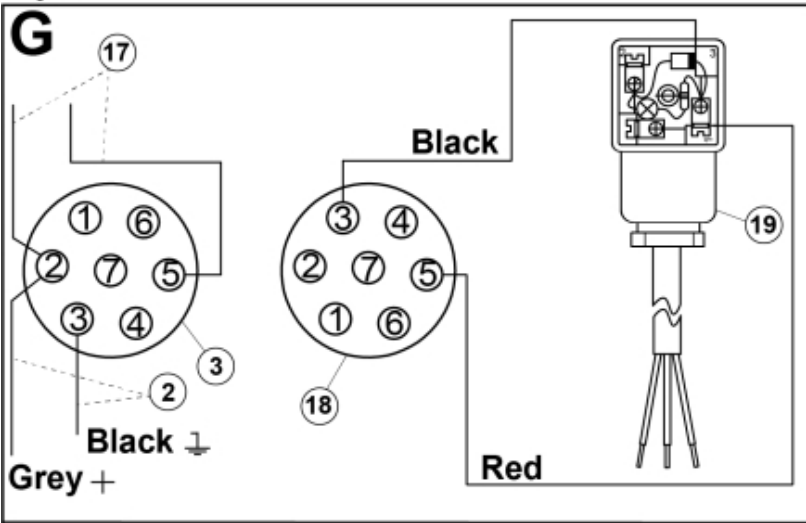

## 7-pin

## Wire controlled

M60009995\_10001\_10006-2

**Part assemblies** 3rd service  
**Specification** Year From: 01/02/2016 00:00:00  
 7-pin Direct:7-pin trailer plug with direct controlled valve

PartNo	Pos	Qty	Name	Specifications
60009995		1	3rd service	01/02/2016 00:00:00
313497		1	Electric mounting kit	
5201142	1	1	• Connector Support	
313476	2	1	• Electr. Cable	
5024378	3	1	• Connector, female	7-Pole
5004903	4	3	• Screw	MC6S 5x50 (8.8 fz)
5013112	5	6	• Washer	5,3x10x1,5
5011051	6	3	• Nut	M6M 5
5102039	7	1	• Rubber boot	For caravan connector
5103017	8	1	• Cable terminal	
5033621	9	5	• Cable tie	4.6x150
5002060	10	2	Screw	M6S M8x12 (8,8)
5002077	11	2	Screw	M6S 10x30
5011554	12	2	Nut	Loc-King M10
5013102	13	2	Washer	BRB 10 x 18 x 2
5021082		1	Boot	1 switch
5021098	14	1	• Boot	N/A
5024365	15	1	• Switch	A 294813
5024366	16	1	• Boot	A 294814
5021093	17	1	• Plug	
5024379	18	1	Connector	
5102152	19	1	Cable	L=4400mm
60009571	22	1	Protection plate	Replaces 5221270
5221975	23	1	Hose cover	
5222579		1	• Bracket kit	
5022157	24	1	• Washer, red	
5022159	25	1	• Washer, blue	
5044129	26	2	• Dust Cover	1/2" Male
5044940	27	2	• Coupling	ISO-A 1/2" Male - G3/8
5222580	28	1	• Bracket	
60009542	29	1	Valve assy.	Roquet
5028262	30	2	Adaptor	
5221303		2	• Oil pipe kit	
5222581	32	1	• Oil pipe	
5028109	33	1	• Adaptor	JIC 9/16"
1103117	40	2	Hose	3/8"
5013101	44	4	Washer	BRB 8,4 x 16
5004054	45	4	Screw	MC6S M8x80
5050388	46	2	O-ring	Ø25 0,7x2,62