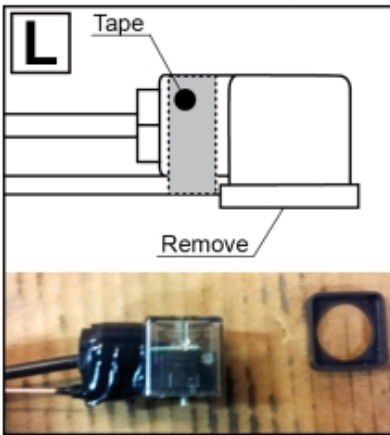

## 7-pin

## Wire controlled

M60009995\_10001\_10006-2

**Part assemblies** 3rd service  
**Specification** Year From: 01/02/2016 00:00:00  
 7-pin Direct:7-pin trailer plug with direct controlled valve

PartNo	Pos	Qty	Name	Specifications
60009995		1	3rd service	01/02/2016 00:00:00
313497		1	Electric mounting kit	
5201142	1	1	• Connector Support	
313476	2	1	• Electr. Cable	
5024378	3	1	• Connector, female	7-Pole
5004903	4	3	• Screw	MC6S 5x50 (8.8 fz)
5013112	5	6	• Washer	5,3x10x1,5
5011051	6	3	• Nut	M6M 5
5102039	7	1	• Rubber boot	For caravan connector
5103017	8	1	• Cable terminal	
5033621	9	5	• Cable tie	4.6x150
5002060	10	2	Screw	M6S M8x12 (8,8)
5002077	11	2	Screw	M6S 10x30
5011554	12	2	Nut	Loc-King M10
5013102	13	2	Washer	BRB 10 x 18 x 2
5021082		1	Boot	1 switch
5021098	14	1	• Boot	N/A
5024365	15	1	• Switch	A 294813
5024366	16	1	• Boot	A 294814
5021093	17	1	• Plug	
5024379	18	1	Connector	
5102152	19	1	Cable	L=4400mm
60009571	22	1	Protection plate	Replaces 5221270
5221975	23	1	Hose cover	
5222579		1	• Bracket kit	
5022157	24	1	• Washer, red	
5022159	25	1	• Washer, blue	
5044129	26	2	• Dust Cover	1/2" Male
5044940	27	2	• Coupling	ISO-A 1/2" Male - G3/8
5222580	28	1	• Bracket	
60009542	29	1	Valve assy.	Roquet
5028262	30	2	Adaptor	
5221303		2	• Oil pipe kit	
5222581	32	1	• Oil pipe	
5028109	33	1	• Adaptor	JIC 9/16"
1103117	40	2	Hose	3/8"
5013101	44	4	Washer	BRB 8,4 x 16
5004054	45	4	Screw	MC6S M8x80
5050388	46	2	O-ring	Ø25 0,7x2,62