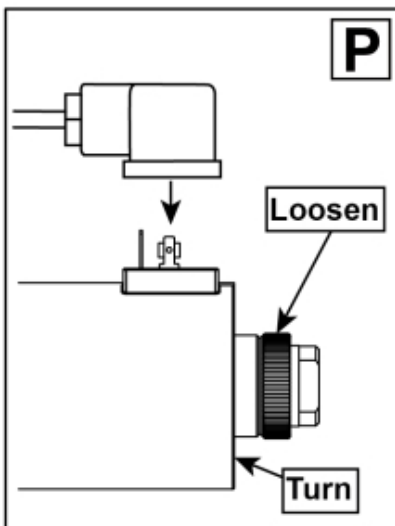

## 7-pin

## Wire controlled

M60009995\_10001\_10006-2

**Part assemblies** 3rd service  
**Specification** Year From: 01/02/2016 00:00:00  
 7-pin Direct:7-pin trailer plug with direct controlled valve

PartNo	Pos	Qty	Name	Specifications
60009995		1	3rd service	01/02/2016 00:00:00
313497		1	Electric mounting kit	
5201142	1	1	• Connector Support	
313476	2	1	• Electr. Cable	
5024378	3	1	• Connector, female	7-Pole
5004903	4	3	• Screw	MC6S 5x50 (8.8 fz)
5013112	5	6	• Washer	5,3x10x1,5
5011051	6	3	• Nut	M6M 5
5102039	7	1	• Rubber boot	For caravan connector
5103017	8	1	• Cable terminal	
5033621	9	5	• Cable tie	4.6x150
5002060	10	2	Screw	M6S M8x12 (8,8)
5002077	11	2	Screw	M6S 10x30
5011554	12	2	Nut	Loc-King M10
5013102	13	2	Washer	BRB 10 x 18 x 2
5021082		1	Boot	1 switch
5021098	14	1	• Boot	N/A
5024365	15	1	• Switch	A 294813
5024366	16	1	• Boot	A 294814
5021093	17	1	• Plug	
5024379	18	1	Connector	
5102152	19	1	Cable	L=4400mm
60009571	22	1	Protection plate	Replaces 5221270
5221975	23	1	Hose cover	
5222579		1	• Bracket kit	
5022157	24	1	• Washer, red	
5022159	25	1	• Washer, blue	
5044129	26	2	• Dust Cover	1/2" Male
5044940	27	2	• Coupling	ISO-A 1/2" Male - G3/8
5222580	28	1	• Bracket	
60009542	29	1	Valve assy.	Roquet
5028262	30	2	Adaptor	
5221303		2	• Oil pipe kit	
5222581	32	1	• Oil pipe	
5028109	33	1	• Adaptor	JIC 9/16"
1103117	40	2	Hose	3/8"
5013101	44	4	Washer	BRB 8,4 x 16
5004054	45	4	Screw	MC6S M8x80
5050388	46	2	O-ring	Ø25 0,7x2,62