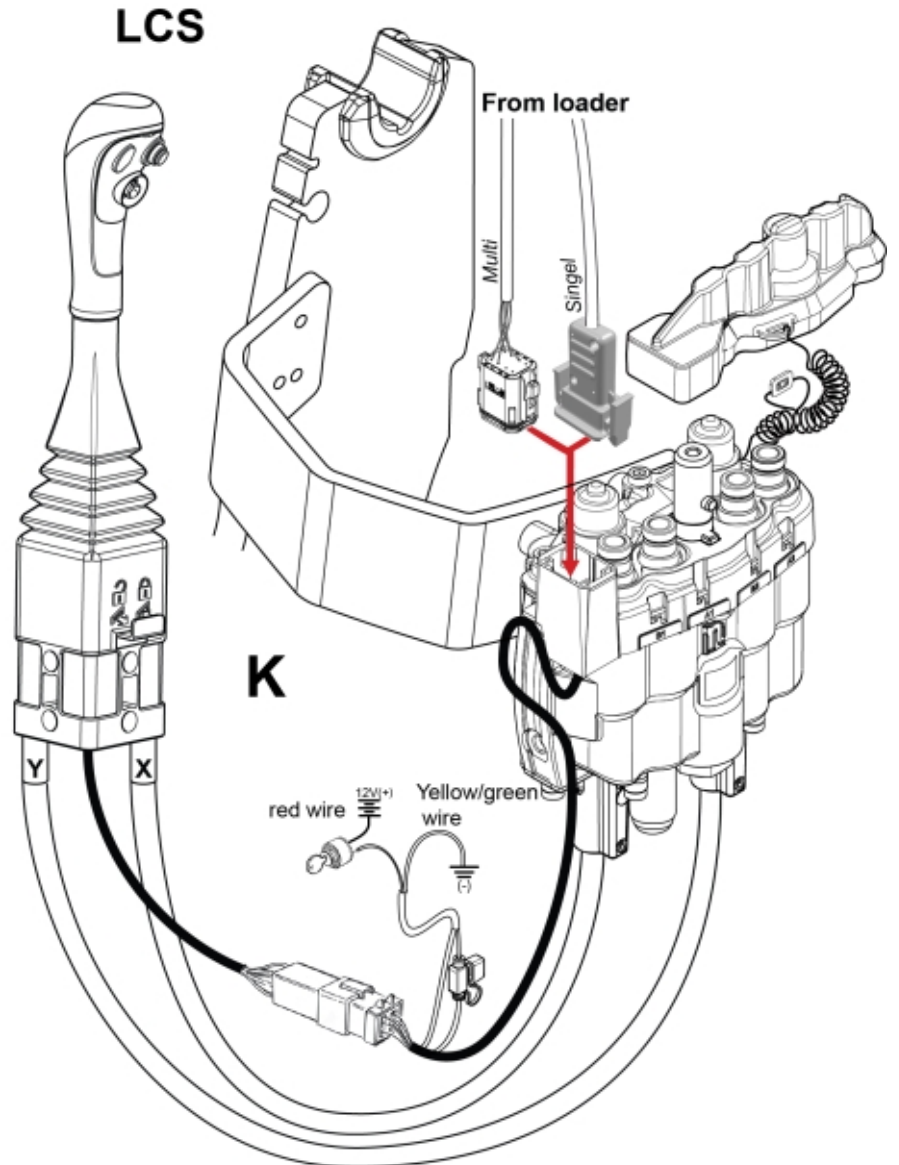

## 7-pin

## Wire controlled

M60009995\_10001\_10006-2

**Part assemblies** 3rd service  
**Specification** Year From: 01/02/2016 00:00:00  
 7-pin Direct:7-pin trailer plug with direct controlled valve

PartNo	Pos	Qty	Name	Specifications
60009995		1	3rd service	01/02/2016 00:00:00
313497		1	Electric mounting kit	
5201142	1	1	• Connector Support	
313476	2	1	• Electr. Cable	
5024378	3	1	• Connector, female	7-Pole
5004903	4	3	• Screw	MC6S 5x50 (8.8 fz)
5013112	5	6	• Washer	5,3x10x1,5
5011051	6	3	• Nut	M6M 5
5102039	7	1	• Rubber boot	For caravan connector
5103017	8	1	• Cable terminal	
5033621	9	5	• Cable tie	4.6x150
5002060	10	2	Screw	M6S M8x12 (8,8)
5002077	11	2	Screw	M6S 10x30
5011554	12	2	Nut	Loc-King M10
5013102	13	2	Washer	BRB 10 x 18 x 2
5021082		1	Boot	1 switch
5021098	14	1	• Boot	N/A
5024365	15	1	• Switch	A 294813
5024366	16	1	• Boot	A 294814
5021093	17	1	• Plug	
5024379	18	1	Connector	
5102152	19	1	Cable	L=4400mm
60009571	22	1	Protection plate	Replaces 5221270
5221975	23	1	Hose cover	
5222579		1	• Bracket kit	
5022157	24	1	• Washer, red	
5022159	25	1	• Washer, blue	
5044129	26	2	• Dust Cover	1/2" Male
5044940	27	2	• Coupling	ISO-A 1/2" Male - G3/8
5222580	28	1	• Bracket	
60009542	29	1	Valve assy.	Roquet
5028262	30	2	Adaptor	
5221303		2	• Oil pipe kit	
5222581	32	1	• Oil pipe	
5028109	33	1	• Adaptor	JIC 9/16"
1103117	40	2	Hose	3/8"
5013101	44	4	Washer	BRB 8,4 x 16
5004054	45	4	Screw	MC6S M8x80
5050388	46	2	O-ring	Ø25 0,7x2,62