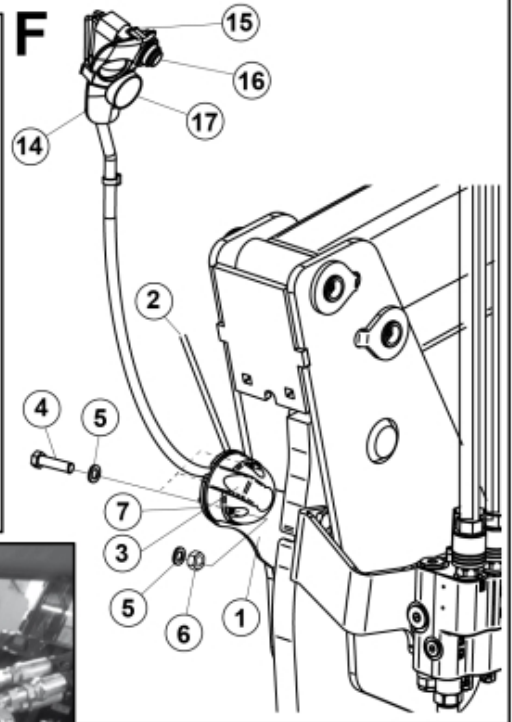

## 7-pin

## Wire controlled

M60009995\_10001\_10006-2

**Part assemblies** 3rd service  
**Specification** Year From: 01/02/2016 00:00:00  
 7-pin Direct:7-pin trailer plug with direct controlled valve

PartNo	Pos	Qty	Name	Specifications
60009995		1	3rd service	01/02/2016 00:00:00
313497		1	Electric mounting kit	
5201142	1	1	• Connector Support	
313476	2	1	• Electr. Cable	
5024378	3	1	• Connector, female	7-Pole
5004903	4	3	• Screw	MC6S 5x50 (8.8 fz)
5013112	5	6	• Washer	5,3x10x1,5
5011051	6	3	• Nut	M6M 5
5102039	7	1	• Rubber boot	For caravan connector
5103017	8	1	• Cable terminal	
5033621	9	5	• Cable tie	4.6x150
5002060	10	2	Screw	M6S M8x12 (8,8)
5002077	11	2	Screw	M6S 10x30
5011554	12	2	Nut	Loc-King M10
5013102	13	2	Washer	BRB 10 x 18 x 2
5021082		1	Boot	1 switch
5021098	14	1	• Boot	N/A
5024365	15	1	• Switch	A 294813
5024366	16	1	• Boot	A 294814
5021093	17	1	• Plug	
5024379	18	1	Connector	
5102152	19	1	Cable	L=4400mm
60009571	22	1	Protection plate	Replaces 5221270
5221975	23	1	Hose cover	
5222579		1	• Bracket kit	
5022157	24	1	• Washer, red	
5022159	25	1	• Washer, blue	
5044129	26	2	• Dust Cover	1/2" Male
5044940	27	2	• Coupling	ISO-A 1/2" Male - G3/8
5222580	28	1	• Bracket	
60009542	29	1	Valve assy.	Roquet
5028262	30	2	Adaptor	
5221303		2	• Oil pipe kit	
5222581	32	1	• Oil pipe	
5028109	33	1	• Adaptor	JIC 9/16"
1103117	40	2	Hose	3/8"
5013101	44	4	Washer	BRB 8,4 x 16
5004054	45	4	Screw	MC6S M8x80
5050388	46	2	O-ring	Ø25 0,7x2,62