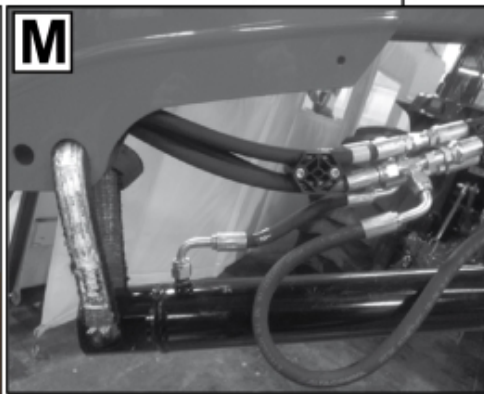

## 7-pin

## Wire controlled

M60009995\_10001\_10006-2

**Part assemblies** 3rd service  
**Specification** Year From: 01/02/2016 00:00:00  
 7-pin Direct:7-pin trailer plug with direct controlled valve

PartNo	Pos	Qty	Name	Specifications
60009995		1	3rd service	01/02/2016 00:00:00
313497		1	Electric mounting kit	
5201142	1	1	• Connector Support	
313476	2	1	• Electr. Cable	
5024378	3	1	• Connector, female	7-Pole
5004903	4	3	• Screw	MC6S 5x50 (8.8 fz)
5013112	5	6	• Washer	5,3x10x1,5
5011051	6	3	• Nut	M6M 5
5102039	7	1	• Rubber boot	For caravan connector
5103017	8	1	• Cable terminal	
5033621	9	5	• Cable tie	4.6x150
5002060	10	2	Screw	M6S M8x12 (8,8)
5002077	11	2	Screw	M6S 10x30
5011554	12	2	Nut	Loc-King M10
5013102	13	2	Washer	BRB 10 x 18 x 2
5021082		1	Boot	1 switch
5021098	14	1	• Boot	N/A
5024365	15	1	• Switch	A 294813
5024366	16	1	• Boot	A 294814
5021093	17	1	• Plug	
5024379	18	1	Connector	
5102152	19	1	Cable	L=4400mm
60009571	22	1	Protection plate	Replaces 5221270
5221975	23	1	Hose cover	
5222579		1	• Bracket kit	
5022157	24	1	• Washer, red	
5022159	25	1	• Washer, blue	
5044129	26	2	• Dust Cover	1/2" Male
5044940	27	2	• Coupling	ISO-A 1/2" Male - G3/8
5222580	28	1	• Bracket	
60009542	29	1	Valve assy.	Roquet
5028262	30	2	Adaptor	
5221303		2	• Oil pipe kit	
5222581	32	1	• Oil pipe	
5028109	33	1	• Adaptor	JIC 9/16"
1103117	40	2	Hose	3/8"
5013101	44	4	Washer	BRB 8,4 x 16
5004054	45	4	Screw	MC6S M8x80
5050388	46	2	O-ring	Ø25 0,7x2,62