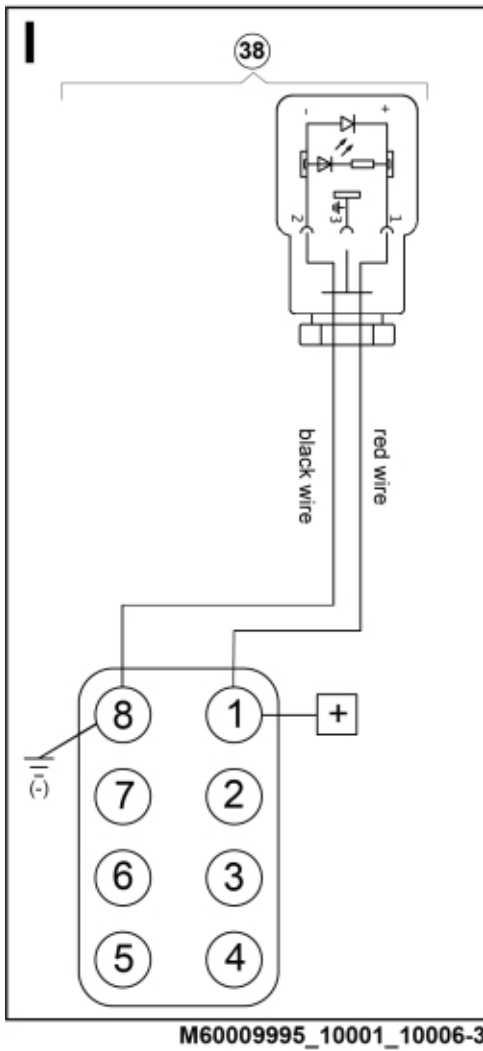

## 7-pin

## Wire controlled

M60009995\_10001\_10006-2

**Part assemblies** 3rd service  
**Specification** Year From: 01/02/2016 00:00:00  
 7-pin Direct:7-pin trailer plug with direct controlled valve

PartNo	Pos	Qty	Name	Specifications
60009995		1	3rd service	01/02/2016 00:00:00
313497		1	Electric mounting kit	
5201142	1	1	• Connector Support	
313476	2	1	• Electr. Cable	
5024378	3	1	• Connector, female	7-Pole
5004903	4	3	• Screw	MC6S 5x50 (8.8 fz)
5013112	5	6	• Washer	5,3x10x1,5
5011051	6	3	• Nut	M6M 5
5102039	7	1	• Rubber boot	For caravan connector
5103017	8	1	• Cable terminal	
5033621	9	5	• Cable tie	4.6x150
5002060	10	2	Screw	M6S M8x12 (8,8)
5002077	11	2	Screw	M6S 10x30
5011554	12	2	Nut	Loc-King M10
5013102	13	2	Washer	BRB 10 x 18 x 2
5021082		1	Boot	1 switch
5021098	14	1	• Boot	N/A
5024365	15	1	• Switch	A 294813
5024366	16	1	• Boot	A 294814
5021093	17	1	• Plug	
5024379	18	1	Connector	
5102152	19	1	Cable	L=4400mm
60009571	22	1	Protection plate	Replaces 5221270
5221975	23	1	Hose cover	
5222579		1	• Bracket kit	
5022157	24	1	• Washer, red	
5022159	25	1	• Washer, blue	
5044129	26	2	• Dust Cover	1/2" Male
5044940	27	2	• Coupling	ISO-A 1/2" Male - G3/8
5222580	28	1	• Bracket	
60009542	29	1	Valve assy.	Roquet
5028262	30	2	Adaptor	
5221303		2	• Oil pipe kit	
5222581	32	1	• Oil pipe	
5028109	33	1	• Adaptor	JIC 9/16"
1103117	40	2	Hose	3/8"
5013101	44	4	Washer	BRB 8,4 x 16
5004054	45	4	Screw	MC6S M8x80
5050388	46	2	O-ring	Ø25 0,7x2,62