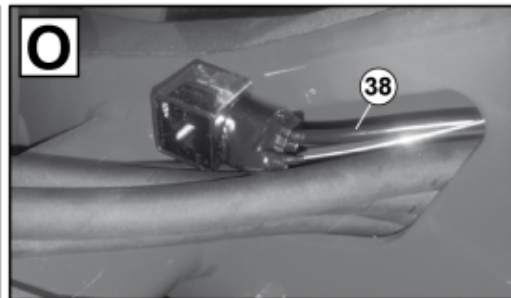

M60009995_10001_10006-1

7-pin

Wire controlled

M60009995_10001_10006-2

Part assemblies 3rd service
Specification Year From: 01/02/2016 00:00:00
no harness, Direct:no harness, direct controlled valve

PartNo	Pos	Qty	Name	Specifications
60010001		1	3rd service	01/02/2016 00:00:00
5002060	10	2	Screw	M6S M8x12 (8,8)
5002077	11	2	Screw	M6S 10x30
5011554	12	2	Nut	Loc-King M10
5013102	13	2	Washer	BRB 10 x 18 x 2
60009571	22	1	Protection plate	Replaces 5221270
5221975	23	1	Hose cover	
5222579		1	• Bracket kit	
5022157	24	1	• Washer, red	
5022159	25	1	• Washer, blue	
5044129	26	2	• Dust Cover	1/2" Male
5044940	27	2	• Coupling	ISO-A 1/2" Male - G3/8
5222580	28	1	• Bracket	
60009542	29	1	Valve assy.	Roquet
5028262	30	2	Adaptor	
5221303		2	• Oil pipe kit	
5222581	32	1	• Oil pipe	
5028109	33	1	• Adaptor	JIC 9/16"
1103117	40	2	Hose	3/8"
5013101	44	4	Washer	BRB 8,4 x 16
5004054	45	4	Screw	MC6S M8x80
5050388	46	2	O-ring	Ø25 0,7x2,62