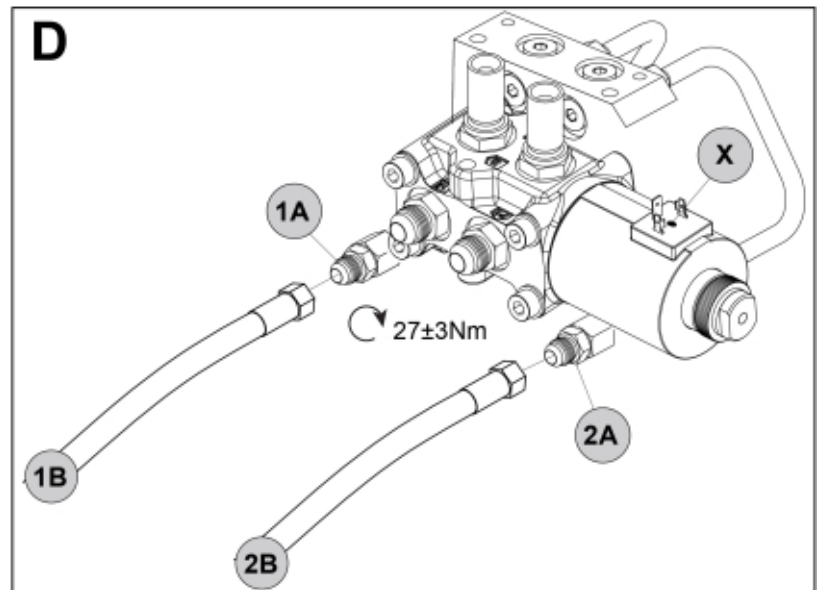

M60009995_10001_10006-1

7-pin

Wire controlled

M60009995_10001_10006-2

Part assemblies 3rd service
Specification Year From: 01/02/2016 00:00:00
no harness, Direct:no harness, direct controlled valve

PartNo	Pos	Qty	Name	Specifications
60010001		1	3rd service	01/02/2016 00:00:00
5002060	10	2	Screw	M6S M8x12 (8,8)
5002077	11	2	Screw	M6S 10x30
5011554	12	2	Nut	Loc-King M10
5013102	13	2	Washer	BRB 10 x 18 x 2
60009571	22	1	Protection plate	Replaces 5221270
5221975	23	1	Hose cover	
5222579		1	• Bracket kit	
5022157	24	1	• Washer, red	
5022159	25	1	• Washer, blue	
5044129	26	2	• Dust Cover	1/2" Male
5044940	27	2	• Coupling	ISO-A 1/2" Male - G3/8
5222580	28	1	• Bracket	
60009542	29	1	Valve assy.	Roquet
5028262	30	2	Adaptor	
5221303		2	• Oil pipe kit	
5222581	32	1	• Oil pipe	
5028109	33	1	• Adaptor	JIC 9/16"
1103117	40	2	Hose	3/8"
5013101	44	4	Washer	BRB 8,4 x 16
5004054	45	4	Screw	MC6S M8x80
5050388	46	2	O-ring	Ø25 0,7x2,62