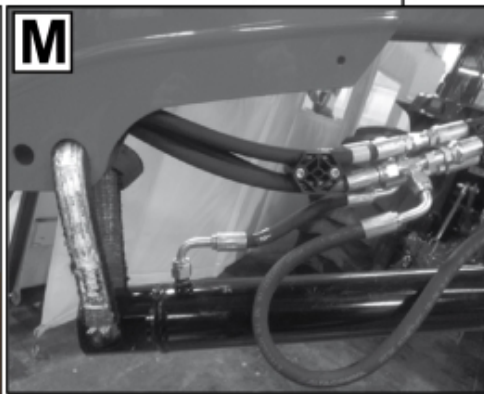

M60009995_10001_10006-1

7-pin

Wire controlled

M60009995_10001_10006-2

Part assemblies 3rd service
Specification Year From: 01/02/2016 00:00:00
no harness, Direct:no harness, direct controlled valve

PartNo	Pos	Qty	Name	Specifications
60010001		1	3rd service	01/02/2016 00:00:00
5002060	10	2	Screw	M6S M8x12 (8,8)
5002077	11	2	Screw	M6S 10x30
5011554	12	2	Nut	Loc-King M10
5013102	13	2	Washer	BRB 10 x 18 x 2
60009571	22	1	Protection plate	Replaces 5221270
5221975	23	1	Hose cover	
5222579		1	• Bracket kit	
5022157	24	1	• Washer, red	
5022159	25	1	• Washer, blue	
5044129	26	2	• Dust Cover	1/2" Male
5044940	27	2	• Coupling	ISO-A 1/2" Male - G3/8
5222580	28	1	• Bracket	
60009542	29	1	Valve assy.	Roquet
5028262	30	2	Adaptor	
5221303		2	• Oil pipe kit	
5222581	32	1	• Oil pipe	
5028109	33	1	• Adaptor	JIC 9/16"
1103117	40	2	Hose	3/8"
5013101	44	4	Washer	BRB 8,4 x 16
5004054	45	4	Screw	MC6S M8x80
5050388	46	2	O-ring	Ø25 0,7x2,62