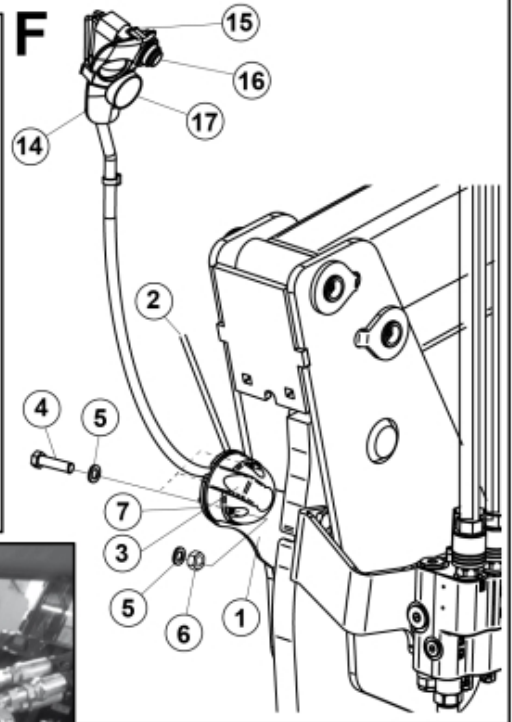

M60009995_10001_10006-1

7-pin

Wire controlled

M60009995_10001_10006-2

Part assemblies 3rd service
Specification Year From: 01/02/2016 00:00:00
no harness, Direct:no harness, direct controlled valve

PartNo	Pos	Qty	Name	Specifications
60010001		1	3rd service	01/02/2016 00:00:00
5002060	10	2	Screw	M6S M8x12 (8,8)
5002077	11	2	Screw	M6S 10x30
5011554	12	2	Nut	Loc-King M10
5013102	13	2	Washer	BRB 10 x 18 x 2
60009571	22	1	Protection plate	Replaces 5221270
5221975	23	1	Hose cover	
5222579		1	• Bracket kit	
5022157	24	1	• Washer, red	
5022159	25	1	• Washer, blue	
5044129	26	2	• Dust Cover	1/2" Male
5044940	27	2	• Coupling	ISO-A 1/2" Male - G3/8
5222580	28	1	• Bracket	
60009542	29	1	Valve assy.	Roquet
5028262	30	2	Adaptor	
5221303		2	• Oil pipe kit	
5222581	32	1	• Oil pipe	
5028109	33	1	• Adaptor	JIC 9/16"
1103117	40	2	Hose	3/8"
5013101	44	4	Washer	BRB 8,4 x 16
5004054	45	4	Screw	MC6S M8x80
5050388	46	2	O-ring	Ø25 0,7x2,62