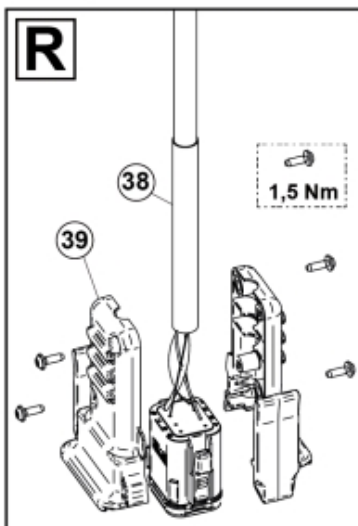

M60009995_10001_10006-1

7-pin

Wire controlled

M60009995_10001_10006-2

Part assemblies 3rd service
Specification Year From: 01/02/2016 00:00:00
no harness, Direct:no harness, direct controlled valve

PartNo	Pos	Qty	Name	Specifications
60010001		1	3rd service	01/02/2016 00:00:00
5002060	10	2	Screw	M6S M8x12 (8,8)
5002077	11	2	Screw	M6S 10x30
5011554	12	2	Nut	Loc-King M10
5013102	13	2	Washer	BRB 10 x 18 x 2
60009571	22	1	Protection plate	Replaces 5221270
5221975	23	1	Hose cover	
5222579		1	• Bracket kit	
5022157	24	1	• Washer, red	
5022159	25	1	• Washer, blue	
5044129	26	2	• Dust Cover	1/2" Male
5044940	27	2	• Coupling	ISO-A 1/2" Male - G3/8
5222580	28	1	• Bracket	
60009542	29	1	Valve assy.	Roquet
5028262	30	2	Adaptor	
5221303		2	• Oil pipe kit	
5222581	32	1	• Oil pipe	
5028109	33	1	• Adaptor	JIC 9/16"
1103117	40	2	Hose	3/8"
5013101	44	4	Washer	BRB 8,4 x 16
5004054	45	4	Screw	MC6S M8x80
5050388	46	2	O-ring	Ø25 0,7x2,62