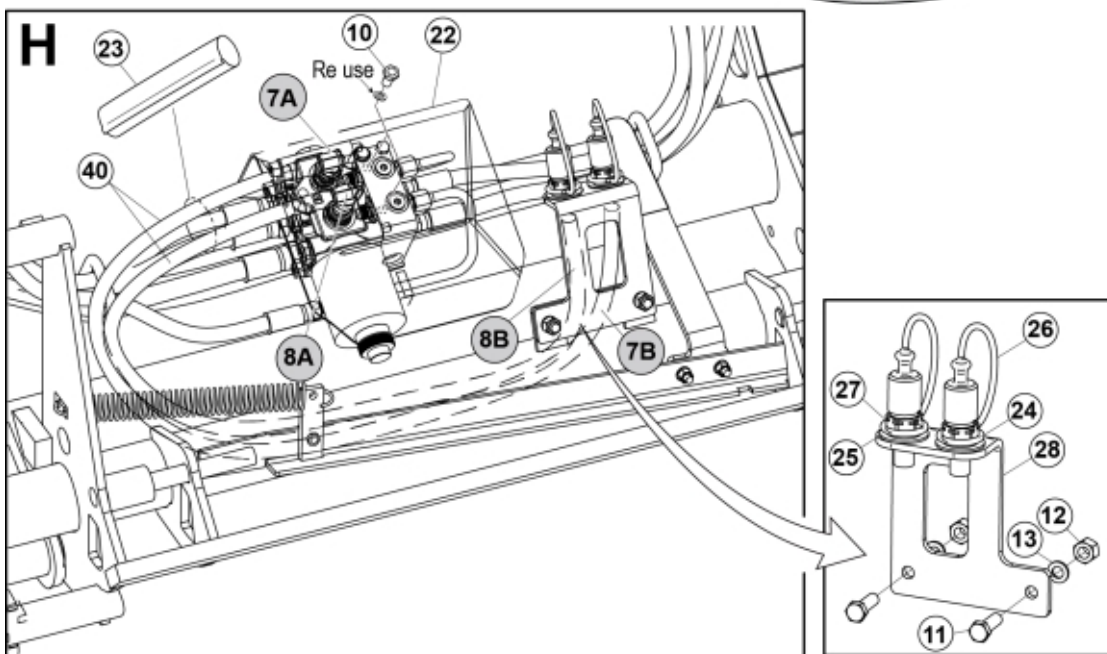

M60009995_10001_10006-1

7-pin

Wire controlled

M60009995_10001_10006-2

Part assemblies 3rd service
Specification Year From: 01/02/2016 00:00:00
no harness, Direct:no harness, direct controlled valve

PartNo	Pos	Qty	Name	Specifications
60010001		1	3rd service	01/02/2016 00:00:00
5002060	10	2	Screw	M6S M8x12 (8,8)
5002077	11	2	Screw	M6S 10x30
5011554	12	2	Nut	Loc-King M10
5013102	13	2	Washer	BRB 10 x 18 x 2
60009571	22	1	Protection plate	Replaces 5221270
5221975	23	1	Hose cover	
5222579		1	• Bracket kit	
5022157	24	1	• Washer, red	
5022159	25	1	• Washer, blue	
5044129	26	2	• Dust Cover	1/2" Male
5044940	27	2	• Coupling	ISO-A 1/2" Male - G3/8
5222580	28	1	• Bracket	
60009542	29	1	Valve assy.	Roquet
5028262	30	2	Adaptor	
5221303		2	• Oil pipe kit	
5222581	32	1	• Oil pipe	
5028109	33	1	• Adaptor	JIC 9/16"
1103117	40	2	Hose	3/8"
5013101	44	4	Washer	BRB 8,4 x 16
5004054	45	4	Screw	MC6S M8x80
5050388	46	2	O-ring	Ø25 0,7x2,62