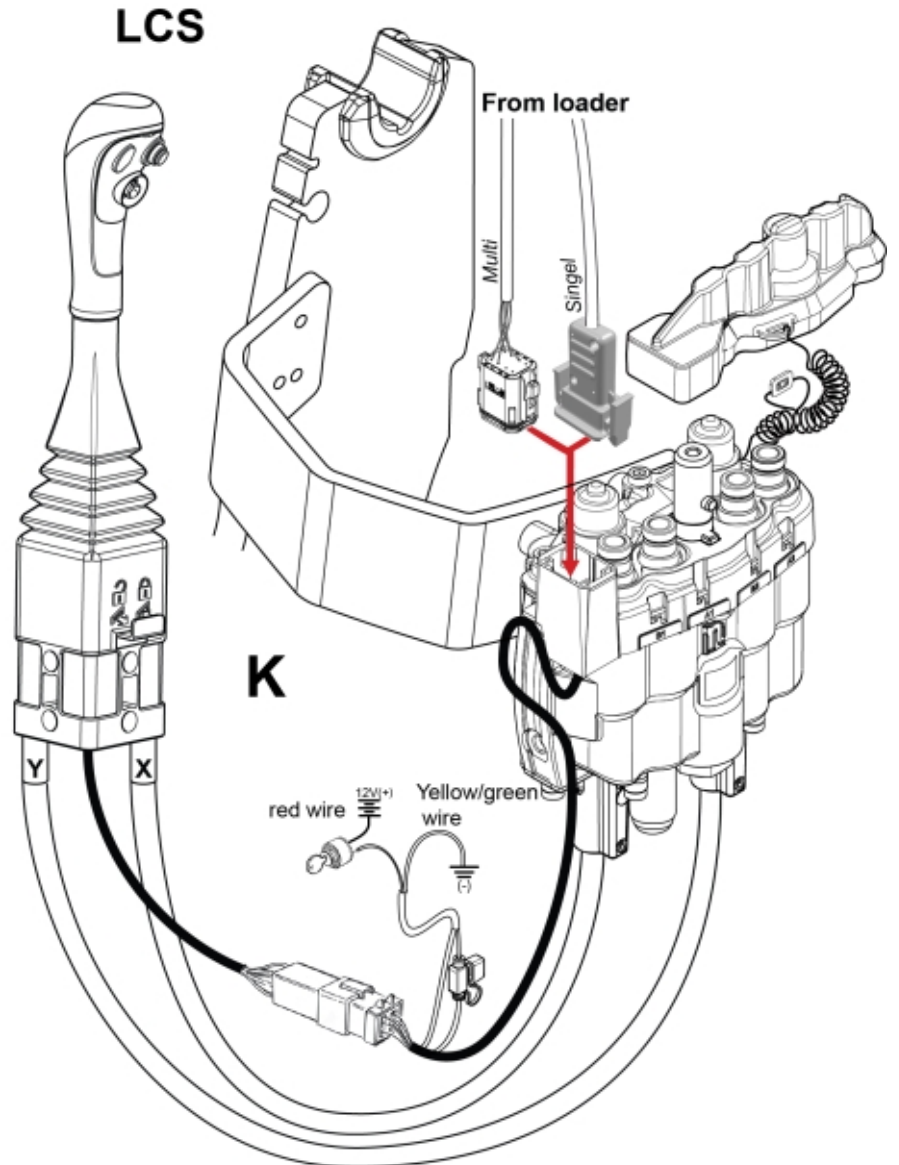

M60009995_10001_10006-1

7-pin

Wire controlled

M60009995_10001_10006-2

Part assemblies 3rd service
Specification Year From: 01/02/2016 00:00:00
no harness, Direct:no harness, direct controlled valve

PartNo	Pos	Qty	Name	Specifications
60010001		1	3rd service	01/02/2016 00:00:00
5002060	10	2	Screw	M6S M8x12 (8,8)
5002077	11	2	Screw	M6S 10x30
5011554	12	2	Nut	Loc-King M10
5013102	13	2	Washer	BRB 10 x 18 x 2
60009571	22	1	Protection plate	Replaces 5221270
5221975	23	1	Hose cover	
5222579		1	• Bracket kit	
5022157	24	1	• Washer, red	
5022159	25	1	• Washer, blue	
5044129	26	2	• Dust Cover	1/2" Male
5044940	27	2	• Coupling	ISO-A 1/2" Male - G3/8
5222580	28	1	• Bracket	
60009542	29	1	Valve assy.	Roquet
5028262	30	2	Adaptor	
5221303		2	• Oil pipe kit	
5222581	32	1	• Oil pipe	
5028109	33	1	• Adaptor	JIC 9/16"
1103117	40	2	Hose	3/8"
5013101	44	4	Washer	BRB 8,4 x 16
5004054	45	4	Screw	MC6S M8x80
5050388	46	2	O-ring	Ø25 0,7x2,62