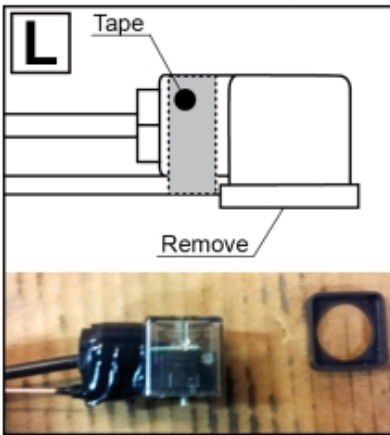

M60009995_10001_10006-1

7-pin

Wire controlled

M60009995_10001_10006-2

Part assemblies 3rd service
Specification Year From: 01/02/2016 00:00:00
no harness, Direct:no harness, direct controlled valve

PartNo	Pos	Qty	Name	Specifications
60010001		1	3rd service	01/02/2016 00:00:00
5002060	10	2	Screw	M6S M8x12 (8,8)
5002077	11	2	Screw	M6S 10x30
5011554	12	2	Nut	Loc-King M10
5013102	13	2	Washer	BRB 10 x 18 x 2
60009571	22	1	Protection plate	Replaces 5221270
5221975	23	1	Hose cover	
5222579		1	• Bracket kit	
5022157	24	1	• Washer, red	
5022159	25	1	• Washer, blue	
5044129	26	2	• Dust Cover	1/2" Male
5044940	27	2	• Coupling	ISO-A 1/2" Male - G3/8
5222580	28	1	• Bracket	
60009542	29	1	Valve assy.	Roquet
5028262	30	2	Adaptor	
5221303		2	• Oil pipe kit	
5222581	32	1	• Oil pipe	
5028109	33	1	• Adaptor	JIC 9/16"
1103117	40	2	Hose	3/8"
5013101	44	4	Washer	BRB 8,4 x 16
5004054	45	4	Screw	MC6S M8x80
5050388	46	2	O-ring	Ø25 0,7x2,62