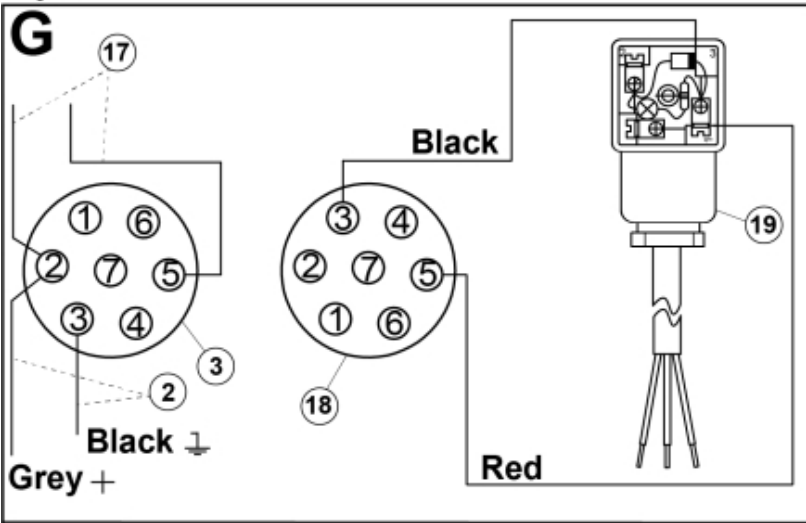

M60009995_10001_10006-1

7-pin

Wire controlled

M60009995_10001_10006-2

Part assemblies 3rd service
Specification Year From: 01/02/2016 00:00:00
no harness, Direct:no harness, direct controlled valve

PartNo	Pos	Qty	Name	Specifications
60010001		1	3rd service	01/02/2016 00:00:00
5002060	10	2	Screw	M6S M8x12 (8,8)
5002077	11	2	Screw	M6S 10x30
5011554	12	2	Nut	Loc-King M10
5013102	13	2	Washer	BRB 10 x 18 x 2
60009571	22	1	Protection plate	Replaces 5221270
5221975	23	1	Hose cover	
5222579		1	• Bracket kit	
5022157	24	1	• Washer, red	
5022159	25	1	• Washer, blue	
5044129	26	2	• Dust Cover	1/2" Male
5044940	27	2	• Coupling	ISO-A 1/2" Male - G3/8
5222580	28	1	• Bracket	
60009542	29	1	Valve assy.	Roquet
5028262	30	2	Adaptor	
5221303		2	• Oil pipe kit	
5222581	32	1	• Oil pipe	
5028109	33	1	• Adaptor	JIC 9/16"
1103117	40	2	Hose	3/8"
5013101	44	4	Washer	BRB 8,4 x 16
5004054	45	4	Screw	MC6S M8x80
5050388	46	2	O-ring	Ø25 0,7x2,62