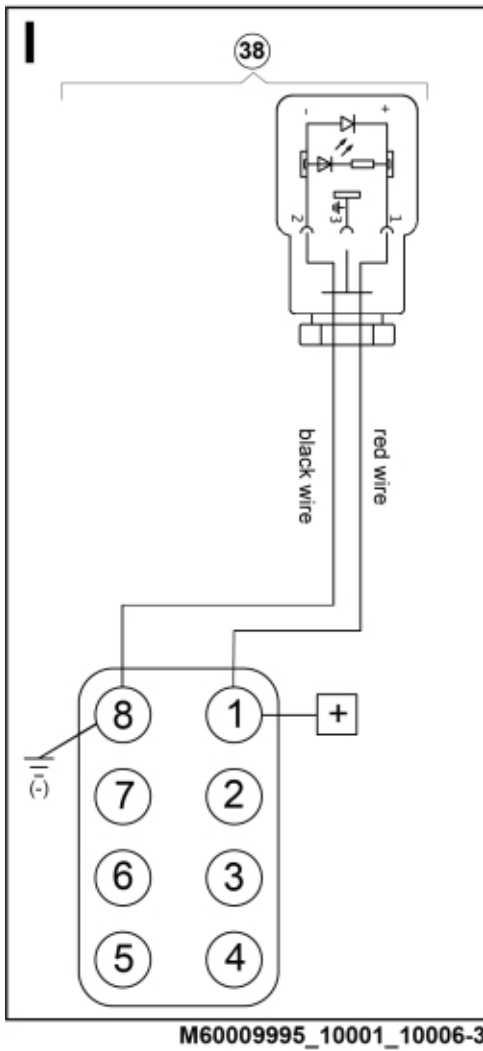

M60009995_10001_10006-1

7-pin

Wire controlled

M60009995_10001_10006-2

Part assemblies 3rd service
Specification Year From: 01/02/2016 00:00:00
no harness, Direct:no harness, direct controlled valve

PartNo	Pos	Qty	Name	Specifications
60010001		1	3rd service	01/02/2016 00:00:00
5002060	10	2	Screw	M6S M8x12 (8,8)
5002077	11	2	Screw	M6S 10x30
5011554	12	2	Nut	Loc-King M10
5013102	13	2	Washer	BRB 10 x 18 x 2
60009571	22	1	Protection plate	Replaces 5221270
5221975	23	1	Hose cover	
5222579		1	• Bracket kit	
5022157	24	1	• Washer, red	
5022159	25	1	• Washer, blue	
5044129	26	2	• Dust Cover	1/2" Male
5044940	27	2	• Coupling	ISO-A 1/2" Male - G3/8
5222580	28	1	• Bracket	
60009542	29	1	Valve assy.	Roquet
5028262	30	2	Adaptor	
5221303		2	• Oil pipe kit	
5222581	32	1	• Oil pipe	
5028109	33	1	• Adaptor	JIC 9/16"
1103117	40	2	Hose	3/8"
5013101	44	4	Washer	BRB 8,4 x 16
5004054	45	4	Screw	MC6S M8x80
5050388	46	2	O-ring	Ø25 0,7x2,62