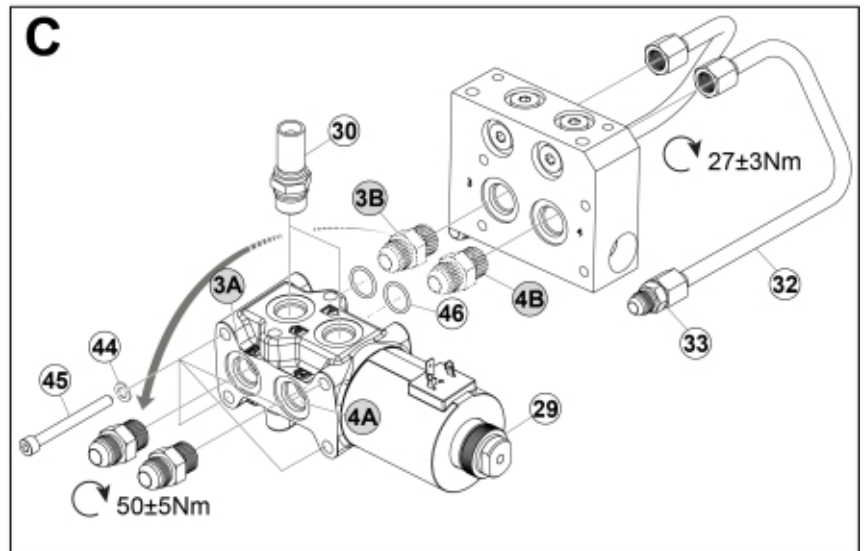

M60009995_10001_10006-1

7-pin

Wire controlled

M60009995_10001_10006-2

Part assemblies 3rd service
Specification Year From: 01/02/2016 00:00:00
no harness, Direct:no harness, direct controlled valve

PartNo	Pos	Qty	Name	Specifications
60010001		1	3rd service	01/02/2016 00:00:00
5002060	10	2	Screw	M6S M8x12 (8,8)
5002077	11	2	Screw	M6S 10x30
5011554	12	2	Nut	Loc-King M10
5013102	13	2	Washer	BRB 10 x 18 x 2
60009571	22	1	Protection plate	Replaces 5221270
5221975	23	1	Hose cover	
5222579		1	• Bracket kit	
5022157	24	1	• Washer, red	
5022159	25	1	• Washer, blue	
5044129	26	2	• Dust Cover	1/2" Male
5044940	27	2	• Coupling	ISO-A 1/2" Male - G3/8
5222580	28	1	• Bracket	
60009542	29	1	Valve assy.	Roquet
5028262	30	2	Adaptor	
5221303		2	• Oil pipe kit	
5222581	32	1	• Oil pipe	
5028109	33	1	• Adaptor	JIC 9/16"
1103117	40	2	Hose	3/8"
5013101	44	4	Washer	BRB 8,4 x 16
5004054	45	4	Screw	MC6S M8x80
5050388	46	2	O-ring	Ø25 0,7x2,62