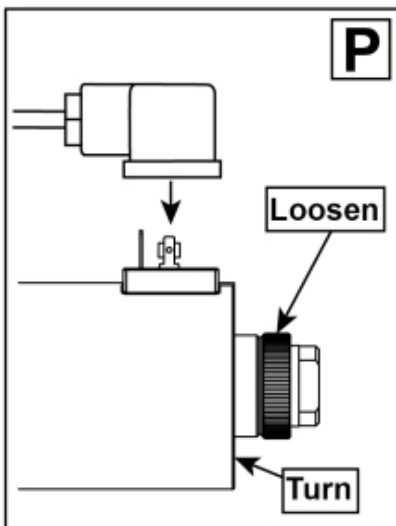

M60009995_10001_10006-1

7-pin

Wire controlled

M60009995_10001_10006-2

Part assemblies 3rd service
Specification Year From: 01/02/2016 00:00:00
no harness, Direct:no harness, direct controlled valve

PartNo	Pos	Qty	Name	Specifications
60010001		1	3rd service	01/02/2016 00:00:00
5002060	10	2	Screw	M6S M8x12 (8,8)
5002077	11	2	Screw	M6S 10x30
5011554	12	2	Nut	Loc-King M10
5013102	13	2	Washer	BRB 10 x 18 x 2
60009571	22	1	Protection plate	Replaces 5221270
5221975	23	1	Hose cover	
5222579		1	• Bracket kit	
5022157	24	1	• Washer, red	
5022159	25	1	• Washer, blue	
5044129	26	2	• Dust Cover	1/2" Male
5044940	27	2	• Coupling	ISO-A 1/2" Male - G3/8
5222580	28	1	• Bracket	
60009542	29	1	Valve assy.	Roquet
5028262	30	2	Adaptor	
5221303		2	• Oil pipe kit	
5222581	32	1	• Oil pipe	
5028109	33	1	• Adaptor	JIC 9/16"
1103117	40	2	Hose	3/8"
5013101	44	4	Washer	BRB 8,4 x 16
5004054	45	4	Screw	MC6S M8x80
5050388	46	2	O-ring	Ø25 0,7x2,62