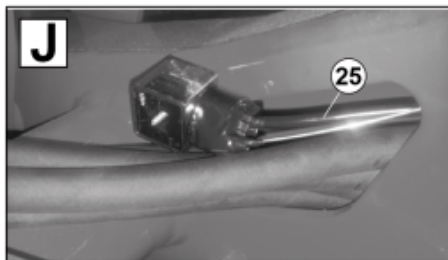

A Euro

B1 Skid Steer Art no:60014453

M 60010009-1

B2 Skid Steer Art no:60005497

M 60010009-3

Part assemblies 3rd service
Specification Year From: 01/02/2016 00:00:00
: 13/12/2020 00:00:00

PartNo	Pos	Qty	Name	Specifications
60010009		1	3rd service	01/02/2016 00:00:00, 13/12/2020 00:00:00
5221303		2	Oil pipe kit	
5222581	1	1	• Oil pipe	
5028109	2	1	• Adaptor	JIC 9/16"
1103117	8	2	Hose	3/8"
5222579	13	1	• Bracket kit	
5022157		1	• Washer, red	
5022159		1	• Washer, blue	
5044129	2		• Dust Cover	1/2" Male
5044940	2		• Coupling	ISO-A 1/2" Male - G3/8
5222580		1	• Bracket	
5002077	14	2	Screw	M6S 10x30
5013102	15	6	Washer	BRB 10 x 18 x 2
5011554	16	4	Nut	Loc-King M10
60009571	17	1	Protection plate	Replaces 5221270
5002060	18	2	Screw	M6S M8x12 (8,8)
5103054	19	1	Connector handle	
60006545	20	1 PCS	Bracket	
10413486	21	1 PCS	U-bolt	
5011053	22	4	Nut	M6M M8
5002078	23	2	Screw	M6S 10x40 (8.8)
60006548	24	1 PCS	Bracket	
5102206	25	1	Harness	8-pin Deutsch
60010211		1	Control valve	
60009542	26	1	• Valve assy.	Roquet
5050388	27	2	• O-ring	Ø25 0,7x2,62
5013101	28	4	• Washer	BRB 8,4 x 16
5004054	29	4	• Screw	MC6S M8x80
60009550	30	1	• Valve block	
5028121	31	4	• Plug	UNF 9/16
60010115	32	2	• Pressure relief valve	
5028118	33	4	Adapter short cpl.	9/16" UNF JIC
5028262	34	2	Adaptor	
5028078	35	2	Adaptor	3/4" ORB -3/4" JIC