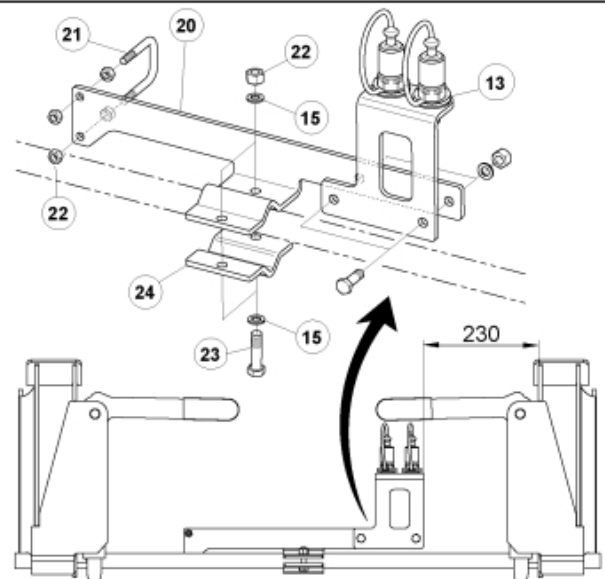

A Euro

B1 Skid Steer Art no:60014453

M 60010009-1

B2 Skid Steer Art no:60005497

M 60010009-3

Part assemblies 3rd service
Specification Year From: 01/02/2016 00:00:00
: 13/12/2020 00:00:00

PartNo	Pos	Qty	Name	Specifications
60010009		1	3rd service	01/02/2016 00:00:00, 13/12/2020 00:00:00
5221303		2	Oil pipe kit	
5222581	1	1	• Oil pipe	
5028109	2	1	• Adaptor	JIC 9/16"
1103117	8	2	Hose	3/8"
5222579	13	1	• Bracket kit	
5022157		1	• Washer, red	
5022159		1	• Washer, blue	
5044129	2		• Dust Cover	1/2" Male
5044940	2		• Coupling	ISO-A 1/2" Male - G3/8
5222580		1	• Bracket	
5002077	14	2	Screw	M6S 10x30
5013102	15	6	Washer	BRB 10 x 18 x 2
5011554	16	4	Nut	Loc-King M10
60009571	17	1	Protection plate	Replaces 5221270
5002060	18	2	Screw	M6S M8x12 (8,8)
5103054	19	1	Connector handle	
60006545	20	1 PCS	Bracket	
10413486	21	1 PCS	U-bolt	
5011053	22	4	Nut	M6M M8
5002078	23	2	Screw	M6S 10x40 (8.8)
60006548	24	1 PCS	Bracket	
5102206	25	1	Harness	8-pin Deutsch
60010211		1	Control valve	
60009542	26	1	• Valve assy.	Roquet
5050388	27	2	• O-ring	Ø25 0,7x2,62
5013101	28	4	• Washer	BRB 8,4 x 16
5004054	29	4	• Screw	MC6S M8x80
60009550	30	1	• Valve block	
5028121	31	4	• Plug	UNF 9/16
60010115	32	2	• Pressure relief valve	
5028118	33	4	Adapter short cpl.	9/16" UNF JIC
5028262	34	2	Adaptor	
5028078	35	2	Adaptor	3/4" ORB -3/4" JIC