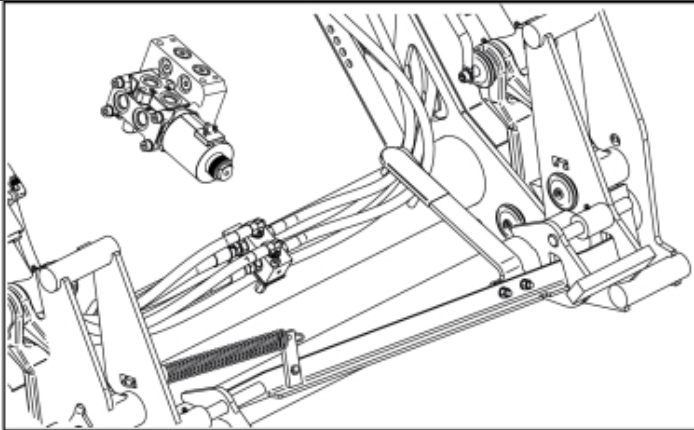

A Euro

B1 Skid Steer Art no:60014453

M 60010009-1

B2 Skid Steer Art no:60005497

M 60010009-3

Part assemblies 3rd service
Specification Year From: 01/02/2016 00:00:00
: 13/12/2020 00:00:00

PartNo	Pos	Qty	Name	Specifications
60010009		1	3rd service	01/02/2016 00:00:00, 13/12/2020 00:00:00
5221303		2	Oil pipe kit	
5222581	1	1	• Oil pipe	
5028109	2	1	• Adaptor	JIC 9/16"
1103117	8	2	Hose	3/8"
5222579	13	1	• Bracket kit	
5022157		1	• Washer, red	
5022159		1	• Washer, blue	
5044129	2		• Dust Cover	1/2" Male
5044940	2		• Coupling	ISO-A 1/2" Male - G3/8
5222580		1	• Bracket	
5002077	14	2	Screw	M6S 10x30
5013102	15	6	Washer	BRB 10 x 18 x 2
5011554	16	4	Nut	Loc-King M10
60009571	17	1	Protection plate	Replaces 5221270
5002060	18	2	Screw	M6S M8x12 (8,8)
5103054	19	1	Connector handle	
60006545	20	1 PCS	Bracket	
10413486	21	1 PCS	U-bolt	
5011053	22	4	Nut	M6M M8
5002078	23	2	Screw	M6S 10x40 (8.8)
60006548	24	1 PCS	Bracket	
5102206	25	1	Harness	8-pin Deutsch
60010211		1	Control valve	
60009542	26	1	• Valve assy.	Roquet
5050388	27	2	• O-ring	Ø25 0,7x2,62
5013101	28	4	• Washer	BRB 8,4 x 16
5004054	29	4	• Screw	MC6S M8x80
60009550	30	1	• Valve block	
5028121	31	4	• Plug	UNF 9/16
60010115	32	2	• Pressure relief valve	
5028118	33	4	Adapter short cpl.	9/16" UNF JIC
5028262	34	2	Adaptor	
5028078	35	2	Adaptor	3/4" ORB -3/4" JIC