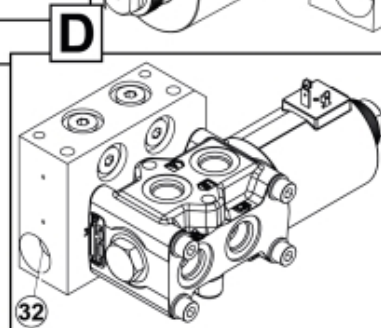

A Euro

B1 Skid Steer Art no:60014453

M 60010009-1

B2 Skid Steer Art no:60005497

M 60010009-3

Part assemblies 3rd service
Specification Year From: 01/02/2016 00:00:00
: 13/12/2020 00:00:00

PartNo	Pos	Qty	Name	Specifications
60010009		1	3rd service	01/02/2016 00:00:00, 13/12/2020 00:00:00
5221303		2	Oil pipe kit	
5222581	1	1	• Oil pipe	
5028109	2	1	• Adaptor	JIC 9/16"
1103117	8	2	Hose	3/8"
5222579	13	1	• Bracket kit	
5022157		1	• Washer, red	
5022159		1	• Washer, blue	
5044129	2		• Dust Cover	1/2" Male
5044940	2		• Coupling	ISO-A 1/2" Male - G3/8
5222580		1	• Bracket	
5002077	14	2	Screw	M6S 10x30
5013102	15	6	Washer	BRB 10 x 18 x 2
5011554	16	4	Nut	Loc-King M10
60009571	17	1	Protection plate	Replaces 5221270
5002060	18	2	Screw	M6S M8x12 (8,8)
5103054	19	1	Connector handle	
60006545	20	1 PCS	Bracket	
10413486	21	1 PCS	U-bolt	
5011053	22	4	Nut	M6M M8
5002078	23	2	Screw	M6S 10x40 (8.8)
60006548	24	1 PCS	Bracket	
5102206	25	1	Harness	8-pin Deutsch
60010211		1	Control valve	
60009542	26	1	• Valve assy.	Roquet
5050388	27	2	• O-ring	Ø25 0,7x2,62
5013101	28	4	• Washer	BRB 8,4 x 16
5004054	29	4	• Screw	MC6S M8x80
60009550	30	1	• Valve block	
5028121	31	4	• Plug	UNF 9/16
60010115	32	2	• Pressure relief valve	
5028118	33	4	Adapter short cpl.	9/16" UNF JIC
5028262	34	2	Adaptor	
5028078	35	2	Adaptor	3/4" ORB -3/4" JIC