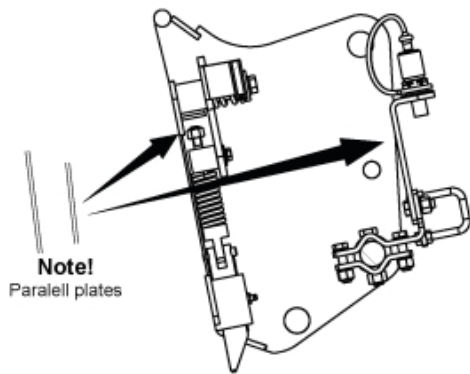

A Euro

B1 Skid Steer Art no:60014453

M 60010009-1

B2 Skid Steer Art no:60005497

M 60010009-3

Part assemblies 3rd service
Specification Year From: 01/02/2016 00:00:00
: 13/12/2020 00:00:00

PartNo	Pos	Qty	Name	Specifications
60010009		1	3rd service	01/02/2016 00:00:00, 13/12/2020 00:00:00
5221303		2	Oil pipe kit	
5222581	1	1	• Oil pipe	
5028109	2	1	• Adaptor	JIC 9/16"
1103117	8	2	Hose	3/8"
5222579	13	1	• Bracket kit	
5022157		1	• Washer, red	
5022159		1	• Washer, blue	
5044129	2		• Dust Cover	1/2" Male
5044940	2		• Coupling	ISO-A 1/2" Male - G3/8
5222580		1	• Bracket	
5002077	14	2	Screw	M6S 10x30
5013102	15	6	Washer	BRB 10 x 18 x 2
5011554	16	4	Nut	Loc-King M10
60009571	17	1	Protection plate	Replaces 5221270
5002060	18	2	Screw	M6S M8x12 (8,8)
5103054	19	1	Connector handle	
60006545	20	1 PCS	Bracket	
10413486	21	1 PCS	U-bolt	
5011053	22	4	Nut	M6M M8
5002078	23	2	Screw	M6S 10x40 (8.8)
60006548	24	1 PCS	Bracket	
5102206	25	1	Harness	8-pin Deutsch
60010211		1	Control valve	
60009542	26	1	• Valve assy.	Roquet
5050388	27	2	• O-ring	Ø25 0,7x2,62
5013101	28	4	• Washer	BRB 8,4 x 16
5004054	29	4	• Screw	MC6S M8x80
60009550	30	1	• Valve block	
5028121	31	4	• Plug	UNF 9/16
60010115	32	2	• Pressure relief valve	
5028118	33	4	Adapter short cpl.	9/16" UNF JIC
5028262	34	2	Adaptor	
5028078	35	2	Adaptor	3/4" ORB -3/4" JIC