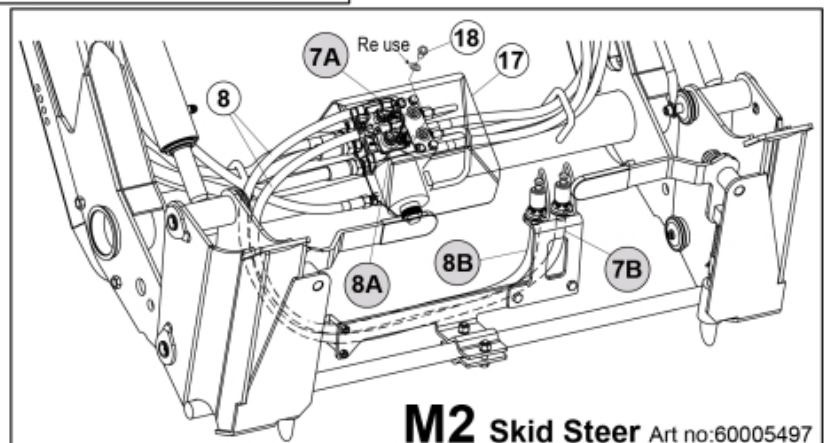

A Euro

B1 Skid Steer Art no:60014453

M 60010009-1

B2 Skid Steer Art no:60005497

M 60010009-3

Part assemblies 3rd service
Specification Year From: 01/02/2016 00:00:00
: 13/12/2020 00:00:00

PartNo	Pos	Qty	Name	Specifications
60010009		1	3rd service	01/02/2016 00:00:00, 13/12/2020 00:00:00
5221303		2	Oil pipe kit	
5222581	1	1	• Oil pipe	
5028109	2	1	• Adaptor	JIC 9/16"
1103117	8	2	Hose	3/8"
5222579	13	1	• Bracket kit	
5022157		1	• Washer, red	
5022159		1	• Washer, blue	
5044129	2		• Dust Cover	1/2" Male
5044940	2		• Coupling	ISO-A 1/2" Male - G3/8
5222580		1	• Bracket	
5002077	14	2	Screw	M6S 10x30
5013102	15	6	Washer	BRB 10 x 18 x 2
5011554	16	4	Nut	Loc-King M10
60009571	17	1	Protection plate	Replaces 5221270
5002060	18	2	Screw	M6S M8x12 (8,8)
5103054	19	1	Connector handle	
60006545	20	1 PCS	Bracket	
10413486	21	1 PCS	U-bolt	
5011053	22	4	Nut	M6M M8
5002078	23	2	Screw	M6S 10x40 (8.8)
60006548	24	1 PCS	Bracket	
5102206	25	1	Harness	8-pin Deutsch
60010211		1	Control valve	
60009542	26	1	• Valve assy.	Roquet
5050388	27	2	• O-ring	Ø25 0,7x2,62
5013101	28	4	• Washer	BRB 8,4 x 16
5004054	29	4	• Screw	MC6S M8x80
60009550	30	1	• Valve block	
5028121	31	4	• Plug	UNF 9/16
60010115	32	2	• Pressure relief valve	
5028118	33	4	Adapter short cpl.	9/16" UNF JIC
5028262	34	2	Adaptor	
5028078	35	2	Adaptor	3/4" ORB -3/4" JIC