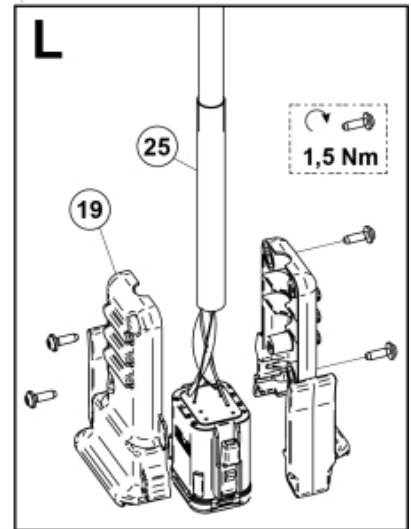

A Euro

B1 Skid Steer Art no:60014453

M 60010009-1

B2 Skid Steer Art no:60005497

M 60010009-3

Part assemblies 3rd service
Specification Year From: 01/02/2016 00:00:00
: 13/12/2020 00:00:00

PartNo	Pos	Qty	Name	Specifications
60010009		1	3rd service	01/02/2016 00:00:00, 13/12/2020 00:00:00
5221303		2	Oil pipe kit	
5222581	1	1	• Oil pipe	
5028109	2	1	• Adaptor	JIC 9/16"
1103117	8	2	Hose	3/8"
5222579	13	1	• Bracket kit	
5022157		1	• Washer, red	
5022159		1	• Washer, blue	
5044129	2		• Dust Cover	1/2" Male
5044940	2		• Coupling	ISO-A 1/2" Male - G3/8
5222580		1	• Bracket	
5002077	14	2	Screw	M6S 10x30
5013102	15	6	Washer	BRB 10 x 18 x 2
5011554	16	4	Nut	Loc-King M10
60009571	17	1	Protection plate	Replaces 5221270
5002060	18	2	Screw	M6S M8x12 (8,8)
5103054	19	1	Connector handle	
60006545	20	1 PCS	Bracket	
10413486	21	1 PCS	U-bolt	
5011053	22	4	Nut	M6M M8
5002078	23	2	Screw	M6S 10x40 (8.8)
60006548	24	1 PCS	Bracket	
5102206	25	1	Harness	8-pin Deutsch
60010211		1	Control valve	
60009542	26	1	• Valve assy.	Roquet
5050388	27	2	• O-ring	Ø25 0,7x2,62
5013101	28	4	• Washer	BRB 8,4 x 16
5004054	29	4	• Screw	MC6S M8x80
60009550	30	1	• Valve block	
5028121	31	4	• Plug	UNF 9/16
60010115	32	2	• Pressure relief valve	
5028118	33	4	Adapter short cpl.	9/16" UNF JIC
5028262	34	2	Adaptor	
5028078	35	2	Adaptor	3/4" ORB -3/4" JIC