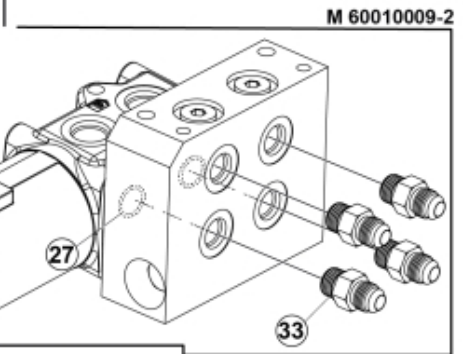

A Euro

B1 Skid Steer Art no:60014453

M 60010009-1

B2 Skid Steer Art no:60005497

M 60010009-3

Part assemblies 3rd service
Specification Year From: 01/02/2016 00:00:00
: 13/12/2020 00:00:00

PartNo	Pos	Qty	Name	Specifications
60010009		1	3rd service	01/02/2016 00:00:00, 13/12/2020 00:00:00
5221303		2	Oil pipe kit	
5222581	1	1	• Oil pipe	
5028109	2	1	• Adaptor	JIC 9/16"
1103117	8	2	Hose	3/8"
5222579	13	1	• Bracket kit	
5022157		1	• Washer, red	
5022159		1	• Washer, blue	
5044129	2		• Dust Cover	1/2" Male
5044940	2		• Coupling	ISO-A 1/2" Male - G3/8
5222580		1	• Bracket	
5002077	14	2	Screw	M6S 10x30
5013102	15	6	Washer	BRB 10 x 18 x 2
5011554	16	4	Nut	Loc-King M10
60009571	17	1	Protection plate	Replaces 5221270
5002060	18	2	Screw	M6S M8x12 (8,8)
5103054	19	1	Connector handle	
60006545	20	1 PCS	Bracket	
10413486	21	1 PCS	U-bolt	
5011053	22	4	Nut	M6M M8
5002078	23	2	Screw	M6S 10x40 (8.8)
60006548	24	1 PCS	Bracket	
5102206	25	1	Harness	8-pin Deutsch
60010211		1	Control valve	
60009542	26	1	• Valve assy.	Roquet
5050388	27	2	• O-ring	Ø25 0,7x2,62
5013101	28	4	• Washer	BRB 8,4 x 16
5004054	29	4	• Screw	MC6S M8x80
60009550	30	1	• Valve block	
5028121	31	4	• Plug	UNF 9/16
60010115	32	2	• Pressure relief valve	
5028118	33	4	Adapter short cpl.	9/16" UNF JIC
5028262	34	2	Adaptor	
5028078	35	2	Adaptor	3/4" ORB -3/4" JIC