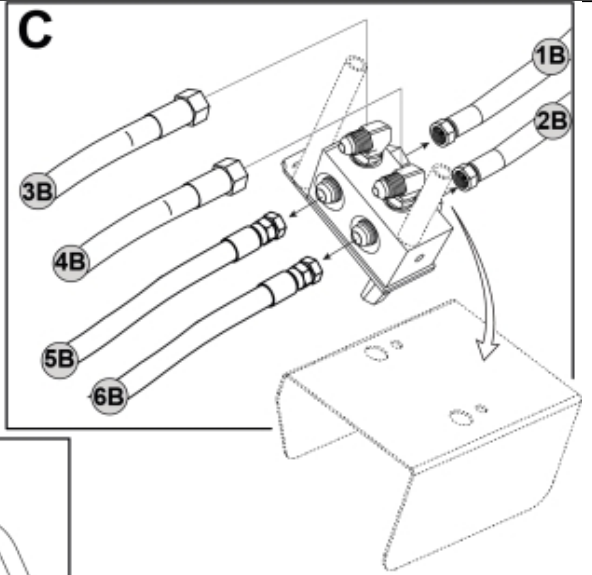

A Euro

B1 Skid Steer Art no:60014453

M 60010009-1

B2 Skid Steer Art no:60005497

M 60010009-3

Part assemblies 3rd service
Specification Year From: 01/02/2016 00:00:00
: 13/12/2020 00:00:00

PartNo	Pos	Qty	Name	Specifications
60010009		1	3rd service	01/02/2016 00:00:00, 13/12/2020 00:00:00
5221303		2	Oil pipe kit	
5222581	1	1	• Oil pipe	
5028109	2	1	• Adaptor	JIC 9/16"
1103117	8	2	Hose	3/8"
5222579	13	1	• Bracket kit	
5022157		1	• Washer, red	
5022159		1	• Washer, blue	
5044129	2		• Dust Cover	1/2" Male
5044940	2		• Coupling	ISO-A 1/2" Male - G3/8
5222580		1	• Bracket	
5002077	14	2	Screw	M6S 10x30
5013102	15	6	Washer	BRB 10 x 18 x 2
5011554	16	4	Nut	Loc-King M10
60009571	17	1	Protection plate	Replaces 5221270
5002060	18	2	Screw	M6S M8x12 (8,8)
5103054	19	1	Connector handle	
60006545	20	1 PCS	Bracket	
10413486	21	1 PCS	U-bolt	
5011053	22	4	Nut	M6M M8
5002078	23	2	Screw	M6S 10x40 (8.8)
60006548	24	1 PCS	Bracket	
5102206	25	1	Harness	8-pin Deutsch
60010211		1	Control valve	
60009542	26	1	• Valve assy.	Roquet
5050388	27	2	• O-ring	Ø25 0,7x2,62
5013101	28	4	• Washer	BRB 8,4 x 16
5004054	29	4	• Screw	MC6S M8x80
60009550	30	1	• Valve block	
5028121	31	4	• Plug	UNF 9/16
60010115	32	2	• Pressure relief valve	
5028118	33	4	Adapter short cpl.	9/16" UNF JIC
5028262	34	2	Adaptor	
5028078	35	2	Adaptor	3/4" ORB -3/4" JIC