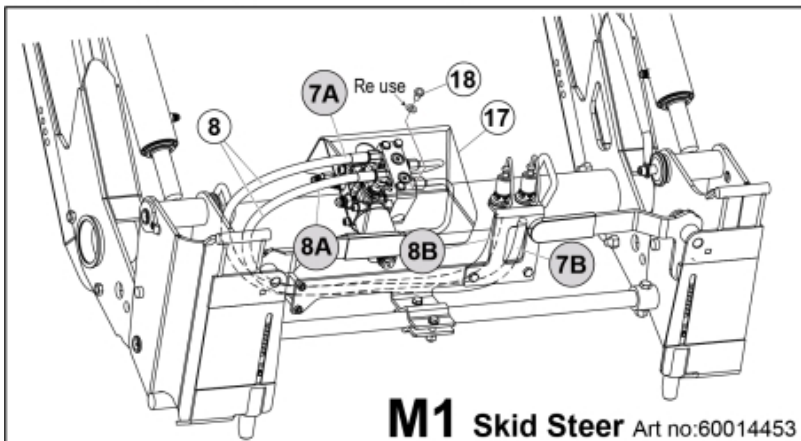

A Euro

B1 Skid Steer Art no:60014453

M 60010009-1

B2 Skid Steer Art no:60005497

M 60010009-3

Part assemblies 3rd service
Specification Year From: 01/02/2016 00:00:00
: 13/12/2020 00:00:00

PartNo	Pos	Qty	Name	Specifications
60010009		1	3rd service	01/02/2016 00:00:00, 13/12/2020 00:00:00
5221303		2	Oil pipe kit	
5222581	1	1	• Oil pipe	
5028109	2	1	• Adaptor	JIC 9/16"
1103117	8	2	Hose	3/8"
5222579	13	1	• Bracket kit	
5022157		1	• Washer, red	
5022159		1	• Washer, blue	
5044129	2		• Dust Cover	1/2" Male
5044940	2		• Coupling	ISO-A 1/2" Male - G3/8
5222580		1	• Bracket	
5002077	14	2	Screw	M6S 10x30
5013102	15	6	Washer	BRB 10 x 18 x 2
5011554	16	4	Nut	Loc-King M10
60009571	17	1	Protection plate	Replaces 5221270
5002060	18	2	Screw	M6S M8x12 (8,8)
5103054	19	1	Connector handle	
60006545	20	1 PCS	Bracket	
10413486	21	1 PCS	U-bolt	
5011053	22	4	Nut	M6M M8
5002078	23	2	Screw	M6S 10x40 (8.8)
60006548	24	1 PCS	Bracket	
5102206	25	1	Harness	8-pin Deutsch
60010211		1	Control valve	
60009542	26	1	• Valve assy.	Roquet
5050388	27	2	• O-ring	Ø25 0,7x2,62
5013101	28	4	• Washer	BRB 8,4 x 16
5004054	29	4	• Screw	MC6S M8x80
60009550	30	1	• Valve block	
5028121	31	4	• Plug	UNF 9/16
60010115	32	2	• Pressure relief valve	
5028118	33	4	Adapter short cpl.	9/16" UNF JIC
5028262	34	2	Adaptor	
5028078	35	2	Adaptor	3/4" ORB -3/4" JIC