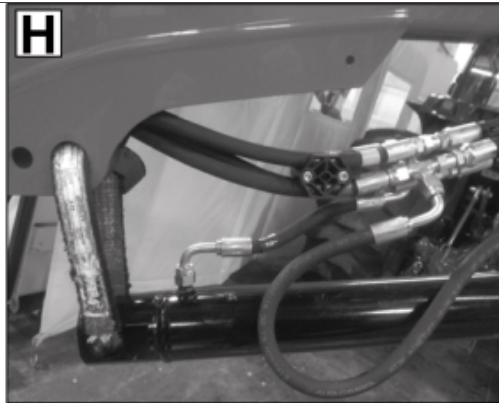

A Euro

B1 Skid Steer Art no:60014453

M 60010009-1

B2 Skid Steer Art no:60005497

M 60010009-3

Part assemblies 3rd service
Specification Year From: 01/02/2016 00:00:00
: 13/12/2020 00:00:00

PartNo	Pos	Qty	Name	Specifications
60010009		1	3rd service	01/02/2016 00:00:00, 13/12/2020 00:00:00
5221303		2	Oil pipe kit	
5222581	1	1	• Oil pipe	
5028109	2	1	• Adaptor	JIC 9/16"
1103117	8	2	Hose	3/8"
5222579	13	1	• Bracket kit	
5022157		1	• Washer, red	
5022159		1	• Washer, blue	
5044129	2		• Dust Cover	1/2" Male
5044940	2		• Coupling	ISO-A 1/2" Male - G3/8
5222580		1	• Bracket	
5002077	14	2	Screw	M6S 10x30
5013102	15	6	Washer	BRB 10 x 18 x 2
5011554	16	4	Nut	Loc-King M10
60009571	17	1	Protection plate	Replaces 5221270
5002060	18	2	Screw	M6S M8x12 (8,8)
5103054	19	1	Connector handle	
60006545	20	1 PCS	Bracket	
10413486	21	1 PCS	U-bolt	
5011053	22	4	Nut	M6M M8
5002078	23	2	Screw	M6S 10x40 (8.8)
60006548	24	1 PCS	Bracket	
5102206	25	1	Harness	8-pin Deutsch
60010211		1	Control valve	
60009542	26	1	• Valve assy.	Roquet
5050388	27	2	• O-ring	Ø25 0,7x2,62
5013101	28	4	• Washer	BRB 8,4 x 16
5004054	29	4	• Screw	MC6S M8x80
60009550	30	1	• Valve block	
5028121	31	4	• Plug	UNF 9/16
60010115	32	2	• Pressure relief valve	
5028118	33	4	Adapter short cpl.	9/16" UNF JIC
5028262	34	2	Adaptor	
5028078	35	2	Adaptor	3/4" ORB -3/4" JIC