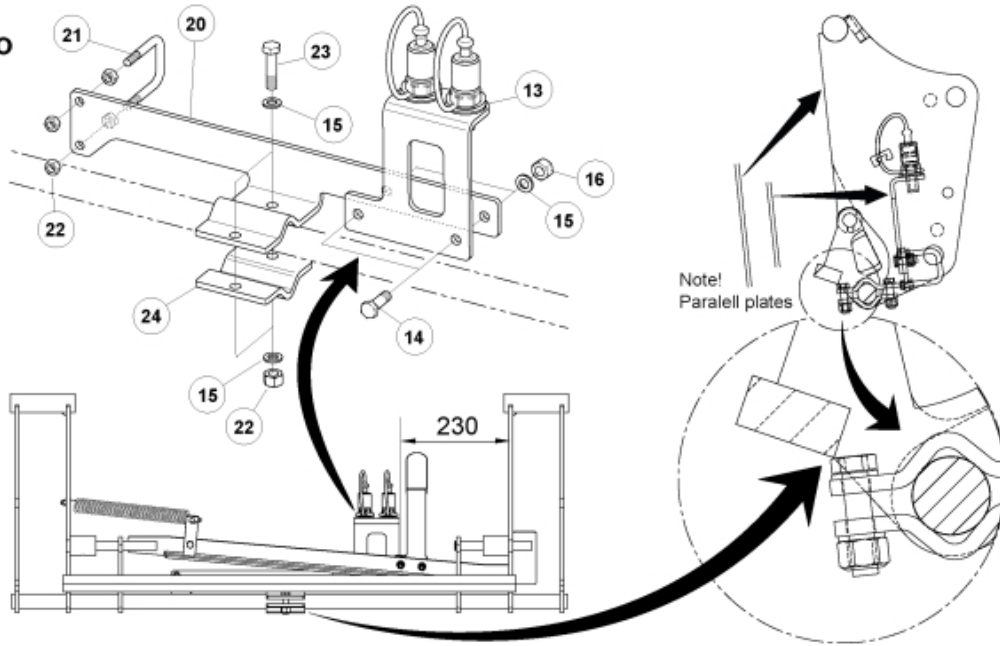

A Euro

B1 Skid Steer Art no:60014453

M 60010009-1

B2 Skid Steer Art no:60005497

M 60010009-3

Part assemblies 3rd service
Specification Year From: 01/02/2016 00:00:00
: 13/12/2020 00:00:00

PartNo	Pos	Qty	Name	Specifications
60010009		1	3rd service	01/02/2016 00:00:00, 13/12/2020 00:00:00
5221303		2	Oil pipe kit	
5222581	1	1	• Oil pipe	
5028109	2	1	• Adaptor	JIC 9/16"
1103117	8	2	Hose	3/8"
5222579	13	1	• Bracket kit	
5022157		1	• Washer, red	
5022159		1	• Washer, blue	
5044129	2		• Dust Cover	1/2" Male
5044940	2		• Coupling	ISO-A 1/2" Male - G3/8
5222580		1	• Bracket	
5002077	14	2	Screw	M6S 10x30
5013102	15	6	Washer	BRB 10 x 18 x 2
5011554	16	4	Nut	Loc-King M10
60009571	17	1	Protection plate	Replaces 5221270
5002060	18	2	Screw	M6S M8x12 (8,8)
5103054	19	1	Connector handle	
60006545	20	1 PCS	Bracket	
10413486	21	1 PCS	U-bolt	
5011053	22	4	Nut	M6M M8
5002078	23	2	Screw	M6S 10x40 (8.8)
60006548	24	1 PCS	Bracket	
5102206	25	1	Harness	8-pin Deutsch
60010211		1	Control valve	
60009542	26	1	• Valve assy.	Roquet
5050388	27	2	• O-ring	Ø25 0,7x2,62
5013101	28	4	• Washer	BRB 8,4 x 16
5004054	29	4	• Screw	MC6S M8x80
60009550	30	1	• Valve block	
5028121	31	4	• Plug	UNF 9/16
60010115	32	2	• Pressure relief valve	
5028118	33	4	Adapter short cpl.	9/16" UNF JIC
5028262	34	2	Adaptor	
5028078	35	2	Adaptor	3/4" ORB -3/4" JIC