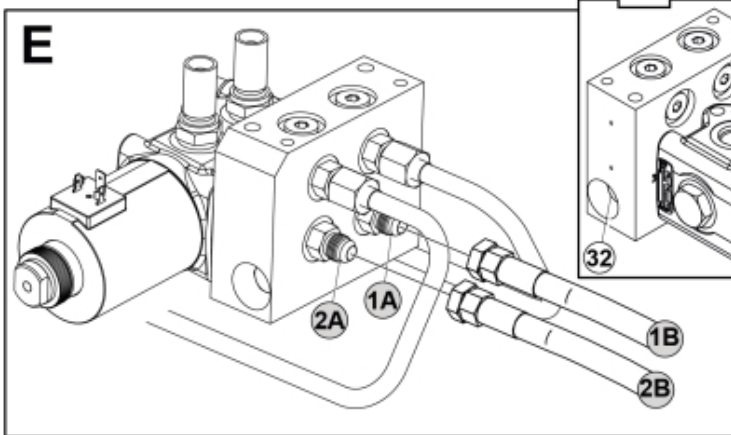

A Euro

B1 Skid Steer Art no:60014453

M 60010009-1

B2 Skid Steer Art no:60005497

M 60010009-3

Part assemblies 3rd service
Specification Year From: 01/02/2016 00:00:00
: 13/12/2020 00:00:00

PartNo	Pos	Qty	Name	Specifications
60010009		1	3rd service	01/02/2016 00:00:00, 13/12/2020 00:00:00
5221303		2	Oil pipe kit	
5222581	1	1	• Oil pipe	
5028109	2	1	• Adaptor	JIC 9/16"
1103117	8	2	Hose	3/8"
5222579	13	1	• Bracket kit	
5022157		1	• Washer, red	
5022159		1	• Washer, blue	
5044129	2		• Dust Cover	1/2" Male
5044940	2		• Coupling	ISO-A 1/2" Male - G3/8
5222580		1	• Bracket	
5002077	14	2	Screw	M6S 10x30
5013102	15	6	Washer	BRB 10 x 18 x 2
5011554	16	4	Nut	Loc-King M10
60009571	17	1	Protection plate	Replaces 5221270
5002060	18	2	Screw	M6S M8x12 (8,8)
5103054	19	1	Connector handle	
60006545	20	1 PCS	Bracket	
10413486	21	1 PCS	U-bolt	
5011053	22	4	Nut	M6M M8
5002078	23	2	Screw	M6S 10x40 (8.8)
60006548	24	1 PCS	Bracket	
5102206	25	1	Harness	8-pin Deutsch
60010211		1	Control valve	
60009542	26	1	• Valve assy.	Roquet
5050388	27	2	• O-ring	Ø25 0,7x2,62
5013101	28	4	• Washer	BRB 8,4 x 16
5004054	29	4	• Screw	MC6S M8x80
60009550	30	1	• Valve block	
5028121	31	4	• Plug	UNF 9/16
60010115	32	2	• Pressure relief valve	
5028118	33	4	Adapter short cpl.	9/16" UNF JIC
5028262	34	2	Adaptor	
5028078	35	2	Adaptor	3/4" ORB -3/4" JIC