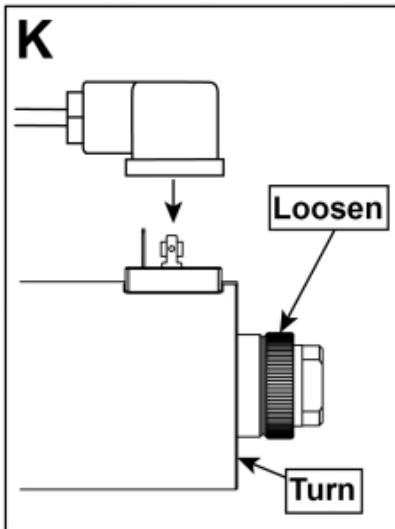

A Euro

B1 Skid Steer Art no:60014453

M 60010009-1

B2 Skid Steer Art no:60005497

M 60010009-3

Part assemblies 3rd service
Specification Year From: 01/02/2016 00:00:00
: 13/12/2020 00:00:00

PartNo	Pos	Qty	Name	Specifications
60010009		1	3rd service	01/02/2016 00:00:00, 13/12/2020 00:00:00
5221303		2	Oil pipe kit	
5222581	1	1	• Oil pipe	
5028109	2	1	• Adaptor	JIC 9/16"
1103117	8	2	Hose	3/8"
5222579	13	1	• Bracket kit	
5022157		1	• Washer, red	
5022159		1	• Washer, blue	
5044129	2		• Dust Cover	1/2" Male
5044940	2		• Coupling	ISO-A 1/2" Male - G3/8
5222580		1	• Bracket	
5002077	14	2	Screw	M6S 10x30
5013102	15	6	Washer	BRB 10 x 18 x 2
5011554	16	4	Nut	Loc-King M10
60009571	17	1	Protection plate	Replaces 5221270
5002060	18	2	Screw	M6S M8x12 (8,8)
5103054	19	1	Connector handle	
60006545	20	1 PCS	Bracket	
10413486	21	1 PCS	U-bolt	
5011053	22	4	Nut	M6M M8
5002078	23	2	Screw	M6S 10x40 (8.8)
60006548	24	1 PCS	Bracket	
5102206	25	1	Harness	8-pin Deutsch
60010211		1	Control valve	
60009542	26	1	• Valve assy.	Roquet
5050388	27	2	• O-ring	Ø25 0,7x2,62
5013101	28	4	• Washer	BRB 8,4 x 16
5004054	29	4	• Screw	MC6S M8x80
60009550	30	1	• Valve block	
5028121	31	4	• Plug	UNF 9/16
60010115	32	2	• Pressure relief valve	
5028118	33	4	Adapter short cpl.	9/16" UNF JIC
5028262	34	2	Adaptor	
5028078	35	2	Adaptor	3/4" ORB -3/4" JIC