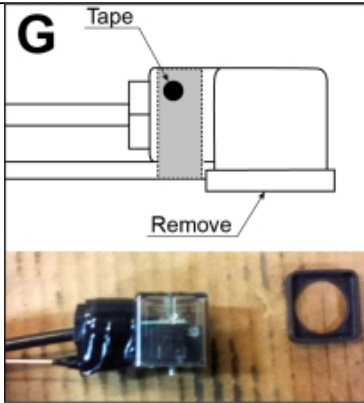

A Euro

B1 Skid Steer Art no:60014453

M 60010009-1

B2 Skid Steer Art no:60005497

M 60010009-3

Part assemblies 3rd service
Specification Year From: 01/02/2016 00:00:00
: 13/12/2020 00:00:00

PartNo	Pos	Qty	Name	Specifications
60010009		1	3rd service	01/02/2016 00:00:00, 13/12/2020 00:00:00
5221303		2	Oil pipe kit	
5222581	1	1	• Oil pipe	
5028109	2	1	• Adaptor	JIC 9/16"
1103117	8	2	Hose	3/8"
5222579	13	1	• Bracket kit	
5022157		1	• Washer, red	
5022159		1	• Washer, blue	
5044129	2		• Dust Cover	1/2" Male
5044940	2		• Coupling	ISO-A 1/2" Male - G3/8
5222580		1	• Bracket	
5002077	14	2	Screw	M6S 10x30
5013102	15	6	Washer	BRB 10 x 18 x 2
5011554	16	4	Nut	Loc-King M10
60009571	17	1	Protection plate	Replaces 5221270
5002060	18	2	Screw	M6S M8x12 (8,8)
5103054	19	1	Connector handle	
60006545	20	1 PCS	Bracket	
10413486	21	1 PCS	U-bolt	
5011053	22	4	Nut	M6M M8
5002078	23	2	Screw	M6S 10x40 (8.8)
60006548	24	1 PCS	Bracket	
5102206	25	1	Harness	8-pin Deutsch
60010211		1	Control valve	
60009542	26	1	• Valve assy.	Roquet
5050388	27	2	• O-ring	Ø25 0,7x2,62
5013101	28	4	• Washer	BRB 8,4 x 16
5004054	29	4	• Screw	MC6S M8x80
60009550	30	1	• Valve block	
5028121	31	4	• Plug	UNF 9/16
60010115	32	2	• Pressure relief valve	
5028118	33	4	Adapter short cpl.	9/16" UNF JIC
5028262	34	2	Adaptor	
5028078	35	2	Adaptor	3/4" ORB -3/4" JIC