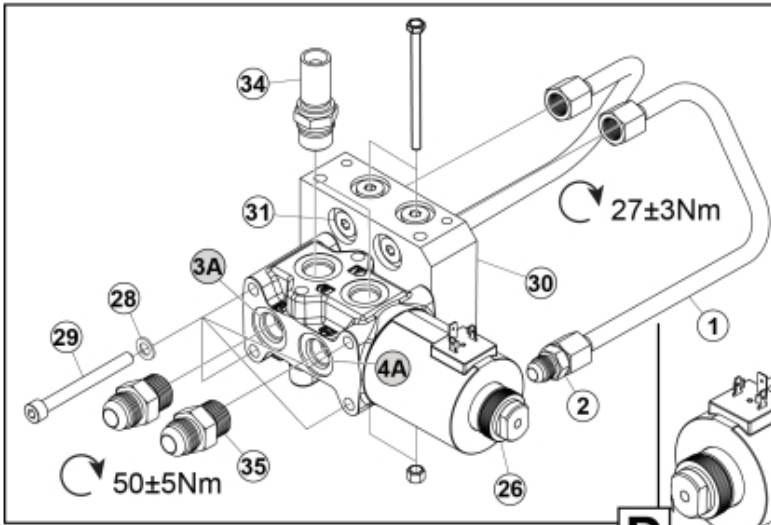

A Euro

B1 Skid Steer Art no:60014453

M 60010009-1

B2 Skid Steer Art no:60005497

M 60010009-3

Part assemblies 3rd service
Specification Year From: 01/02/2016 00:00:00
: 13/12/2020 00:00:00

PartNo	Pos	Qty	Name	Specifications
60010009		1	3rd service	01/02/2016 00:00:00, 13/12/2020 00:00:00
5221303		2	Oil pipe kit	
5222581	1	1	• Oil pipe	
5028109	2	1	• Adaptor	JIC 9/16"
1103117	8	2	Hose	3/8"
5222579	13	1	• Bracket kit	
5022157		1	• Washer, red	
5022159		1	• Washer, blue	
5044129	2		• Dust Cover	1/2" Male
5044940	2		• Coupling	ISO-A 1/2" Male - G3/8
5222580		1	• Bracket	
5002077	14	2	Screw	M6S 10x30
5013102	15	6	Washer	BRB 10 x 18 x 2
5011554	16	4	Nut	Loc-King M10
60009571	17	1	Protection plate	Replaces 5221270
5002060	18	2	Screw	M6S M8x12 (8,8)
5103054	19	1	Connector handle	
60006545	20	1 PCS	Bracket	
10413486	21	1 PCS	U-bolt	
5011053	22	4	Nut	M6M M8
5002078	23	2	Screw	M6S 10x40 (8.8)
60006548	24	1 PCS	Bracket	
5102206	25	1	Harness	8-pin Deutsch
60010211		1	Control valve	
60009542	26	1	• Valve assy.	Roquet
5050388	27	2	• O-ring	Ø25 0,7x2,62
5013101	28	4	• Washer	BRB 8,4 x 16
5004054	29	4	• Screw	MC6S M8x80
60009550	30	1	• Valve block	
5028121	31	4	• Plug	UNF 9/16
60010115	32	2	• Pressure relief valve	
5028118	33	4	Adapter short cpl.	9/16" UNF JIC
5028262	34	2	Adaptor	
5028078	35	2	Adaptor	3/4" ORB -3/4" JIC