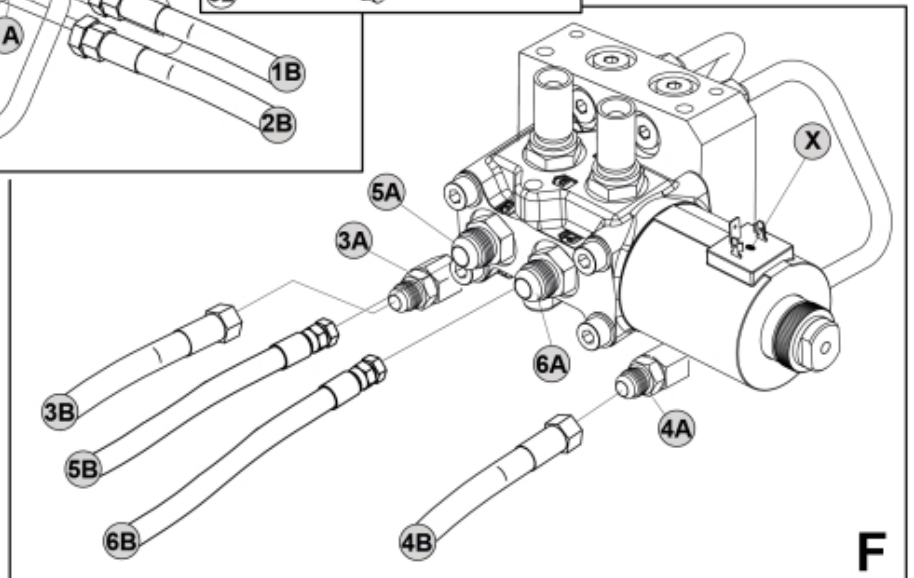

A Euro

B1 Skid Steer Art no:60014453

M 60010009-1

B2 Skid Steer Art no:60005497

M 60010009-3

Part assemblies 3rd service
Specification Year From: 01/02/2016 00:00:00
: 13/12/2020 00:00:00

PartNo	Pos	Qty	Name	Specifications
60010009		1	3rd service	01/02/2016 00:00:00, 13/12/2020 00:00:00
5221303		2	Oil pipe kit	
5222581	1	1	• Oil pipe	
5028109	2	1	• Adaptor	JIC 9/16"
1103117	8	2	Hose	3/8"
5222579	13	1	• Bracket kit	
5022157		1	• Washer, red	
5022159		1	• Washer, blue	
5044129	2		• Dust Cover	1/2" Male
5044940	2		• Coupling	ISO-A 1/2" Male - G3/8
5222580		1	• Bracket	
5002077	14	2	Screw	M6S 10x30
5013102	15	6	Washer	BRB 10 x 18 x 2
5011554	16	4	Nut	Loc-King M10
60009571	17	1	Protection plate	Replaces 5221270
5002060	18	2	Screw	M6S M8x12 (8,8)
5103054	19	1	Connector handle	
60006545	20	1 PCS	Bracket	
10413486	21	1 PCS	U-bolt	
5011053	22	4	Nut	M6M M8
5002078	23	2	Screw	M6S 10x40 (8.8)
60006548	24	1 PCS	Bracket	
5102206	25	1	Harness	8-pin Deutsch
60010211		1	Control valve	
60009542	26	1	• Valve assy.	Roquet
5050388	27	2	• O-ring	Ø25 0,7x2,62
5013101	28	4	• Washer	BRB 8,4 x 16
5004054	29	4	• Screw	MC6S M8x80
60009550	30	1	• Valve block	
5028121	31	4	• Plug	UNF 9/16
60010115	32	2	• Pressure relief valve	
5028118	33	4	Adapter short cpl.	9/16" UNF JIC
5028262	34	2	Adaptor	
5028078	35	2	Adaptor	3/4" ORB -3/4" JIC