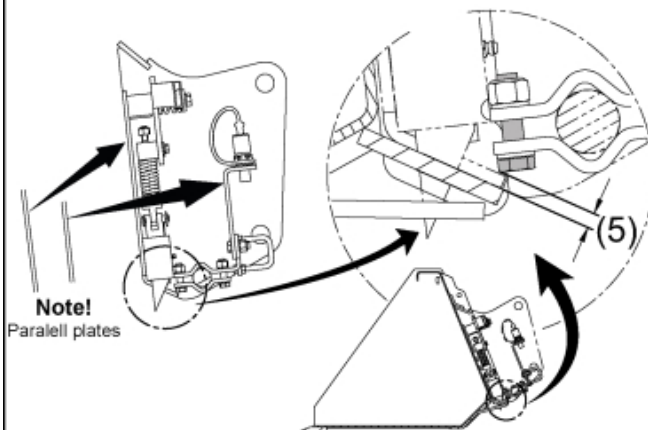

A Euro

B1 Skid Steer Art no:60014453

M 60010009-1

B2 Skid Steer Art no:60005497

M 60010009-3

Part assemblies 3rd service
Specification Year From: 01/02/2016 00:00:00
: 13/12/2020 00:00:00

PartNo	Pos	Qty	Name	Specifications
60010009		1	3rd service	01/02/2016 00:00:00, 13/12/2020 00:00:00
5221303		2	Oil pipe kit	
5222581	1	1	• Oil pipe	
5028109	2	1	• Adaptor	JIC 9/16"
1103117	8	2	Hose	3/8"
5222579	13	1	• Bracket kit	
5022157		1	• Washer, red	
5022159		1	• Washer, blue	
5044129	2		• Dust Cover	1/2" Male
5044940	2		• Coupling	ISO-A 1/2" Male - G3/8
5222580		1	• Bracket	
5002077	14	2	Screw	M6S 10x30
5013102	15	6	Washer	BRB 10 x 18 x 2
5011554	16	4	Nut	Loc-King M10
60009571	17	1	Protection plate	Replaces 5221270
5002060	18	2	Screw	M6S M8x12 (8,8)
5103054	19	1	Connector handle	
60006545	20	1 PCS	Bracket	
10413486	21	1 PCS	U-bolt	
5011053	22	4	Nut	M6M M8
5002078	23	2	Screw	M6S 10x40 (8.8)
60006548	24	1 PCS	Bracket	
5102206	25	1	Harness	8-pin Deutsch
60010211		1	Control valve	
60009542	26	1	• Valve assy.	Roquet
5050388	27	2	• O-ring	Ø25 0,7x2,62
5013101	28	4	• Washer	BRB 8,4 x 16
5004054	29	4	• Screw	MC6S M8x80
60009550	30	1	• Valve block	
5028121	31	4	• Plug	UNF 9/16
60010115	32	2	• Pressure relief valve	
5028118	33	4	Adapter short cpl.	9/16" UNF JIC
5028262	34	2	Adaptor	
5028078	35	2	Adaptor	3/4" ORB -3/4" JIC