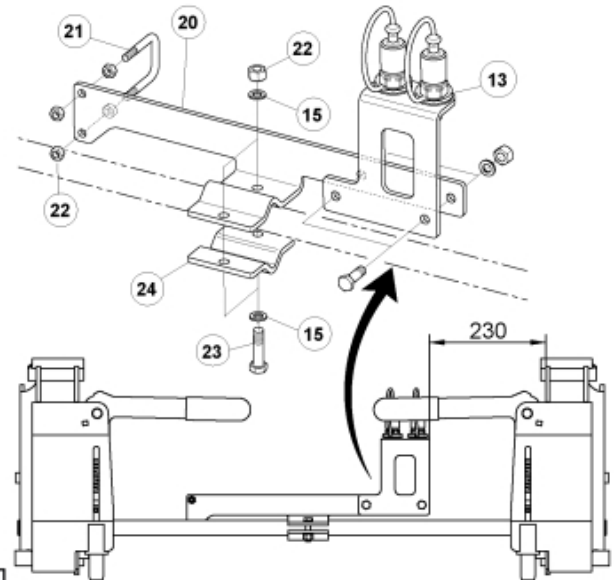

A Euro

B1 Skid Steer Art no:60014453

M 60010009-1

B2 Skid Steer Art no:60005497

M 60010009-3

Part assemblies 3rd service
Specification Year From: 01/02/2016 00:00:00
: 13/12/2020 00:00:00

PartNo	Pos	Qty	Name	Specifications
60010009		1	3rd service	01/02/2016 00:00:00, 13/12/2020 00:00:00
5221303		2	Oil pipe kit	
5222581	1	1	• Oil pipe	
5028109	2	1	• Adaptor	JIC 9/16"
1103117	8	2	Hose	3/8"
5222579	13	1	• Bracket kit	
5022157		1	• Washer, red	
5022159		1	• Washer, blue	
5044129	2		• Dust Cover	1/2" Male
5044940	2		• Coupling	ISO-A 1/2" Male - G3/8
5222580		1	• Bracket	
5002077	14	2	Screw	M6S 10x30
5013102	15	6	Washer	BRB 10 x 18 x 2
5011554	16	4	Nut	Loc-King M10
60009571	17	1	Protection plate	Replaces 5221270
5002060	18	2	Screw	M6S M8x12 (8,8)
5103054	19	1	Connector handle	
60006545	20	1 PCS	Bracket	
10413486	21	1 PCS	U-bolt	
5011053	22	4	Nut	M6M M8
5002078	23	2	Screw	M6S 10x40 (8.8)
60006548	24	1 PCS	Bracket	
5102206	25	1	Harness	8-pin Deutsch
60010211		1	Control valve	
60009542	26	1	• Valve assy.	Roquet
5050388	27	2	• O-ring	Ø25 0,7x2,62
5013101	28	4	• Washer	BRB 8,4 x 16
5004054	29	4	• Screw	MC6S M8x80
60009550	30	1	• Valve block	
5028121	31	4	• Plug	UNF 9/16
60010115	32	2	• Pressure relief valve	
5028118	33	4	Adapter short cpl.	9/16" UNF JIC
5028262	34	2	Adaptor	
5028078	35	2	Adaptor	3/4" ORB -3/4" JIC