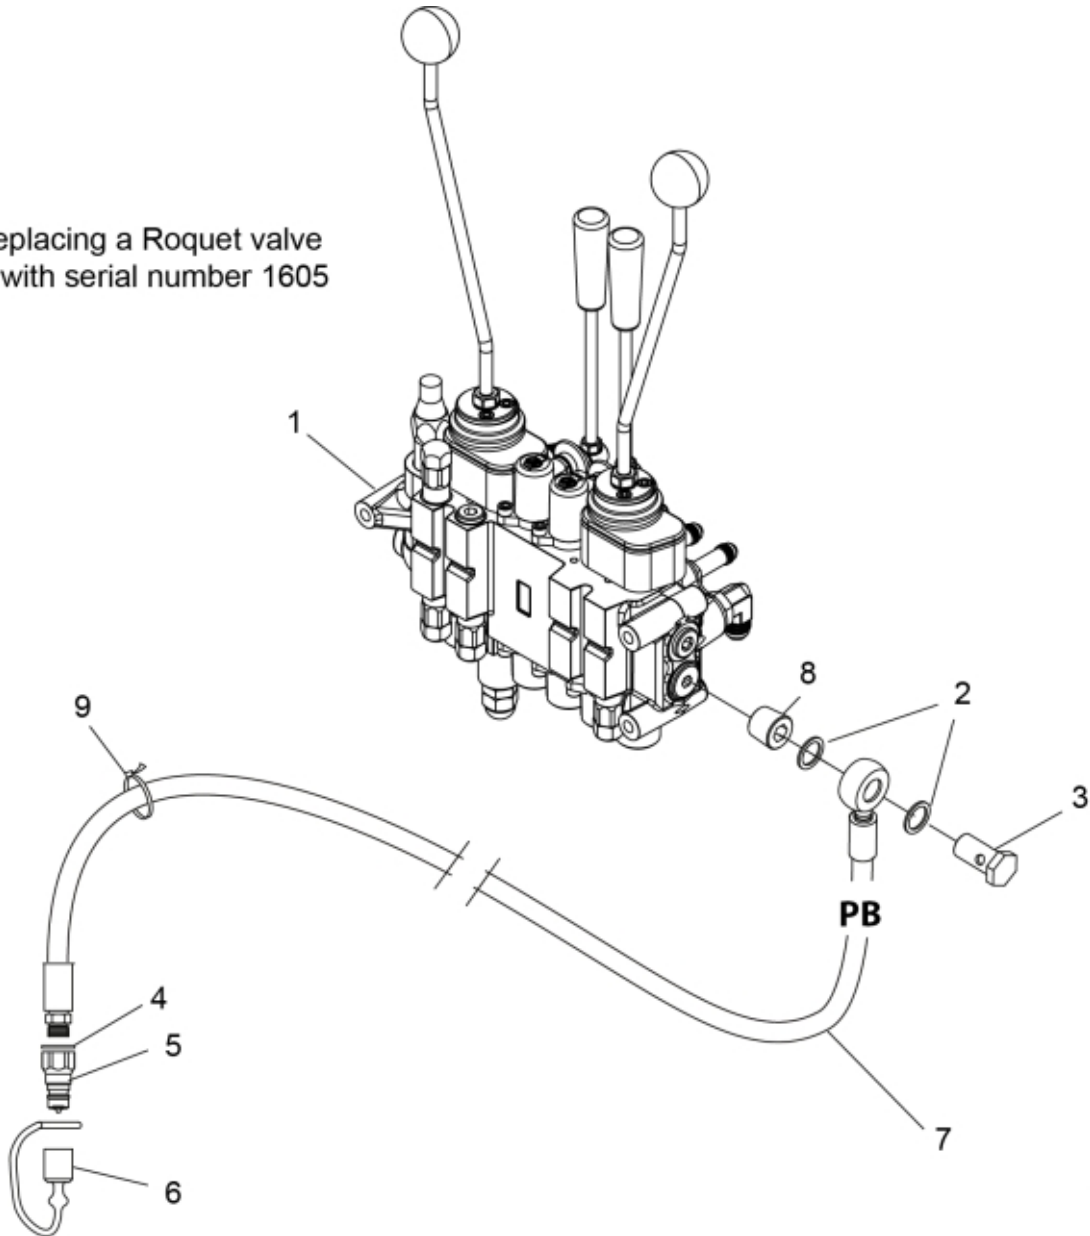

for when replacing a Roquet valve
60007444 with serial number 1605
or 1606

r60014136

Part assemblies Spare part kit

PartNo	Pos	Qty	Name	Specifications
60014136		1	Spare part kit	
60029241	1	1	Control valve OC Wire (Roquet 2017/11-)	Ersetzt 60007444, 10550430.
5013852	2	2	Dowty washer	Tredo 3/8"
5050071	3	1	Hollow screw	G 3/8"
5013856	4	1	Dowty washer	Tredo 1/4"
5045017	5	1	Quick Coupling	R 1/4"
5034384	6	1	Dust Cover	
60002027	7	1	Hose	3/8" L=800mm 1/4GRU - 3/8G Banjo
60014137	8	1	Plug	
5022179	9	1	Cable tie	Blue