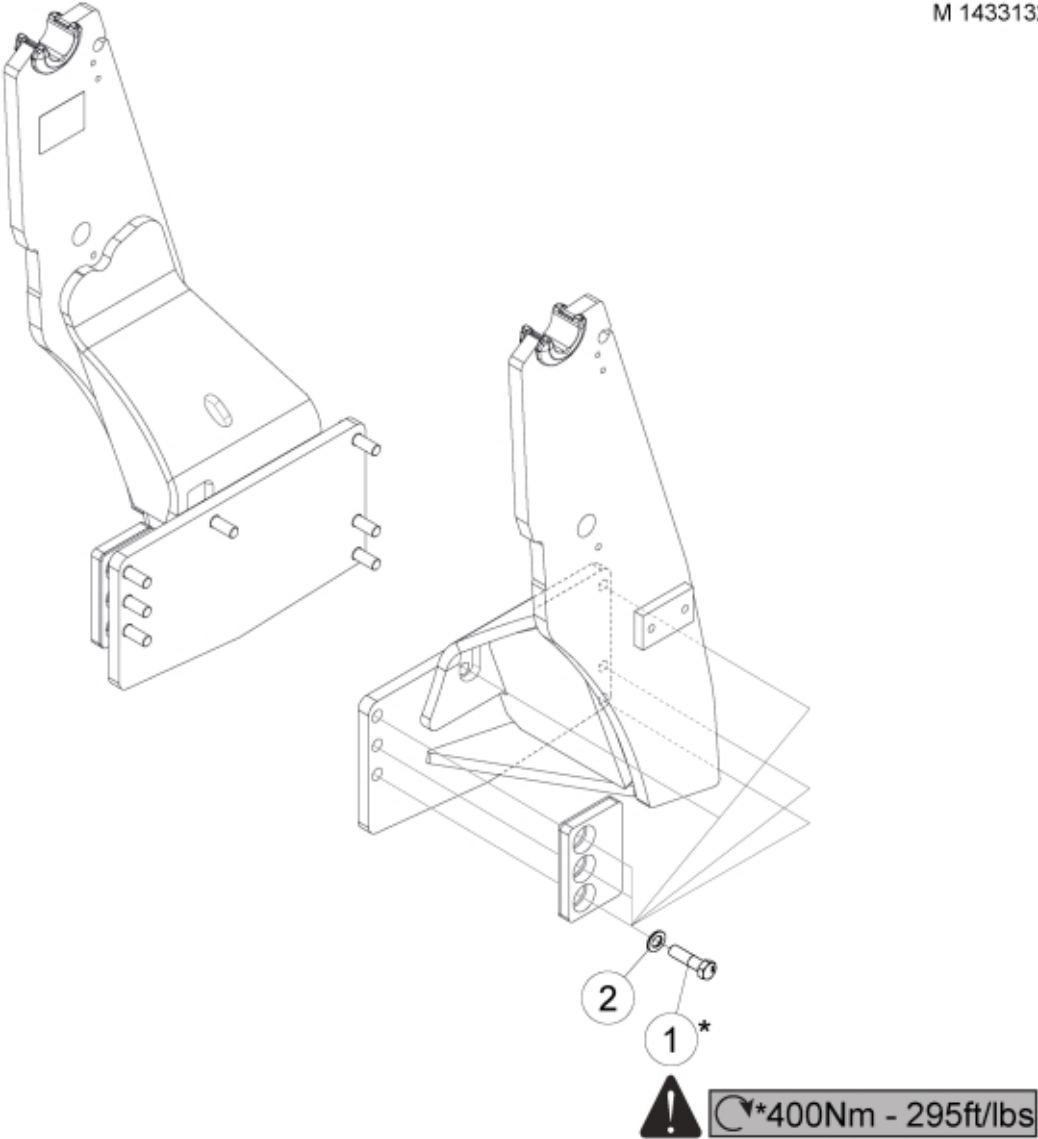

M 14331323

---

**Part assemblies**      Field Service kit

---

| <b>PartNo</b> | <b>Pos</b> | <b>Qty</b> | <b>Name</b>       | <b>Specifications</b>              |
|---------------|------------|------------|-------------------|------------------------------------|
| 14331323      |            | 1 PCS      | Field Service kit |                                    |
| 5050545       | 1          | 14         | Screw             | M6S M20x2,5x75 (10.9) Geomet (RED) |
| 5050552       | 2          | 14 PCS     | Washer            | BRB 20.6x37.3x3.1 350-440HV        |