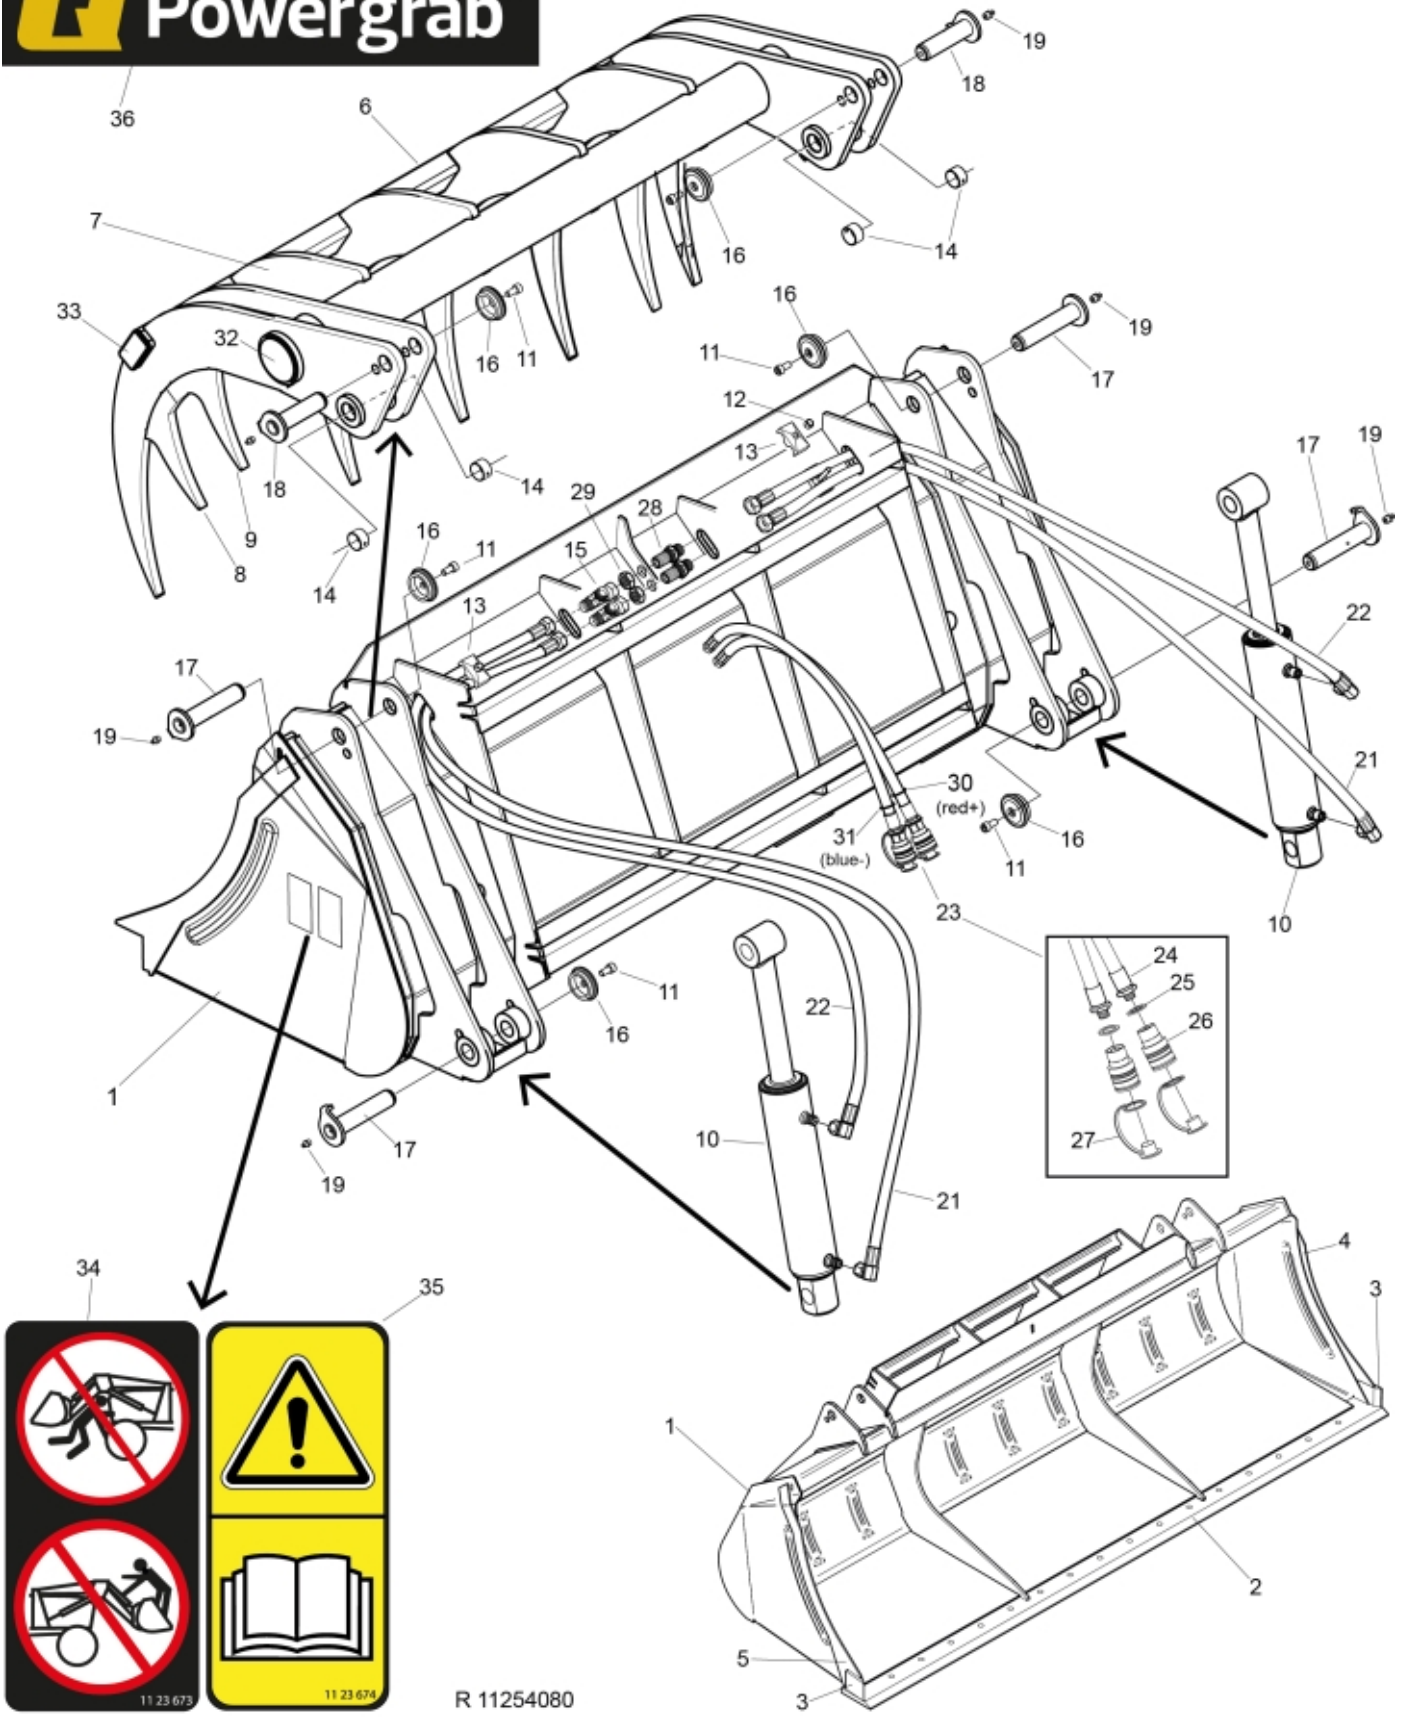

Q Powergrab™

Part assemblies Specification
 Powergrab 185 BoH w/o hooks
 Year From: 01/08/2016 00:00:00
 Year To: 31/12/2017 00:00:00

PartNo	Pos	Qty	Name	Specifications
11254080			Powergrab 185 BoH w/o hooks	01/08/2016 00:00:00, 31/12/2017 00:00:00
60013634	1	1 PCS	Bucket 185 BoH	Powergrab
60015006	2	1 PCS	• Bolt-on cutting edge	1900mm
11261438	3	2	• Cutting edge	L=80
11261467	4	1 PCS	• Stiffening Plate LH	
11261468	5	1 PCS	• Stiffening Plate RH	
11262094	6	1 PCS	Grab head	
11262091	7	4 PCS	• Claw	Replaces 11261455
11262089	8	2 PCS	• Side claw	Replaces 11261433
11262090	9	2 PCS	• Side claw	Replaces 11261443
12702510-1	10	2	Cylinder	25/01/2026 00:00:00
5004917	11	6	Screw	
5011553	12	2	Nut	M6M M8 Loc-king
5016968	13	2	Hose clamp	
5018514	14	4	Bushing	D35 L=20
5028031	15	2	T-Adapter	
5215131	16	6	Locking cover	
9020063	17	4 PCS	Pin	D=35, L=179
9020107	18	2 PCS	Pin	D=35, L=116
5023005	19	6	Greaser	M 10 x 1
9031432	20	1 PCS	Hose kit	
9031495	21	2	• Hose	3/8"
9031499	22	2	• Hose	3/8"
9031565	23	2 PCS	• Hose cpl.	1/2"
9031566	24	1 PCS	•• Hose	1/2"
5013853	25	1	•• Dowty washer	Tredo 1/2", Part is included in kit 60007907 Hose cpl., 9032177 Hose cpl.
5044127	26	1	•• Quick Coupling	1/2", Part is included in kit 60007907 Hose cpl., 9032177 Hose cpl.
5044130	27	1	•• Dust Cover	Part is included in kit 60007907 Hose cpl., 9032177 Hose cpl.
1120159	28	2	Adaptor	
5011757	29	2	Nut	
5022177	30	1	Cable tie	Red
5022179	31	1	Cable tie	Blue
11261471	32	2	Plastic cover	
11261472	33	2 PCS	Plastic cover tube	
1123673	34	1	Warning decal	
1123674	35	1	Warning decal	"Read manual"
11137143	36	1 PCS	Decal	Powergrab