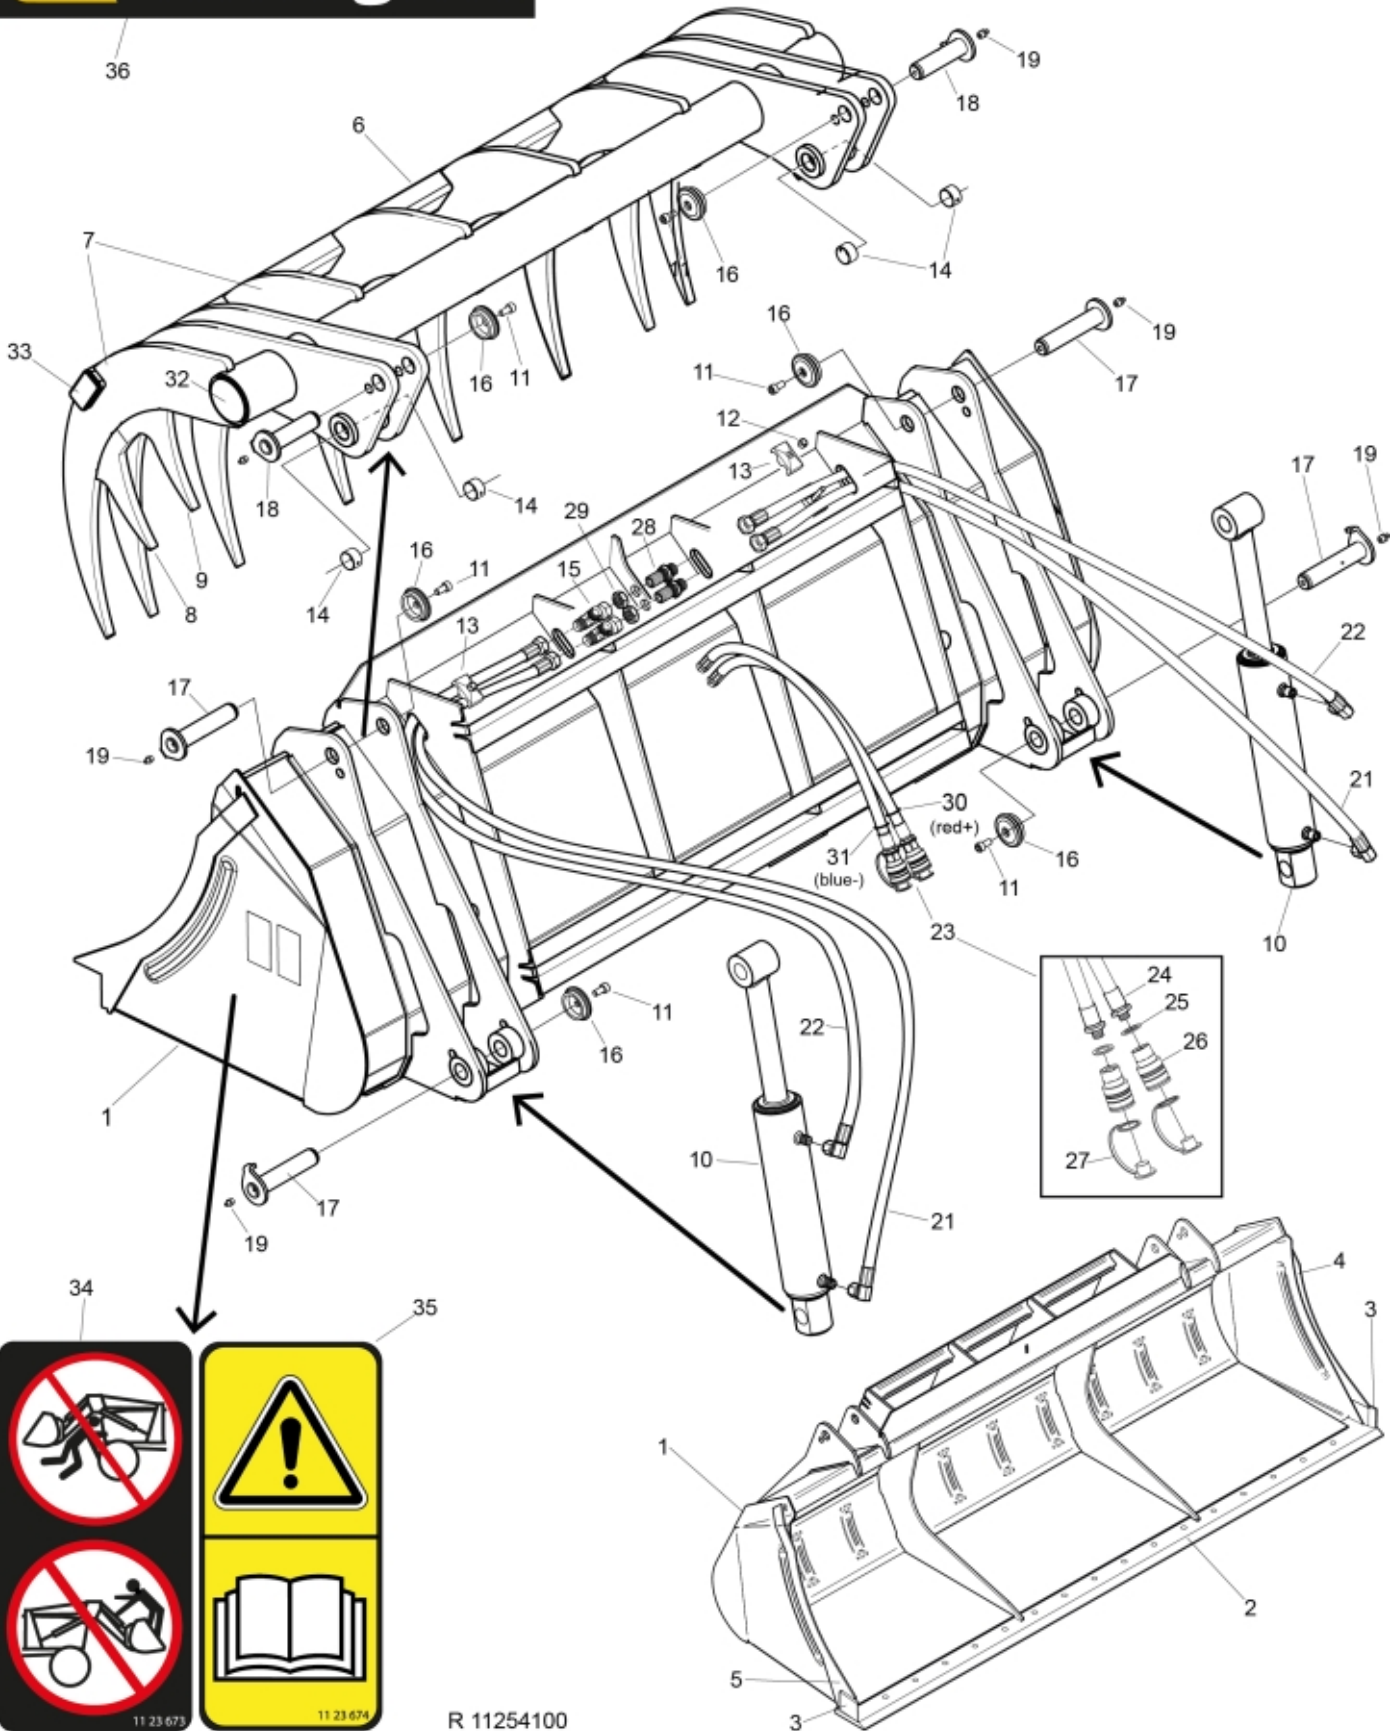

Q Powergrab™

Part assemblies Specification
 Powergrab 210 BoH w/o hooks
 Year From: 01/08/2016 00:00:00
 Year To: 31/12/2017 00:00:00

PartNo	Pos	Qty	Name	Specifications
11254100			Powergrab 210 BoH w/o hooks	01/08/2016 00:00:00, 31/12/2017 00:00:00
60013830	1	1 PCS	Bucket 210 BoH	Powergrab
60015010	2	1 PCS	• Bolt-on cutting edge	2150mm
11261438	3	2	• Cutting edge	L=80
11261467	4	1 PCS	• Stiffening Plate LH	
11261468	5	1 PCS	• Stiffening Plate RH	
11262095	6	1 PCS	Grab head	
11262091	7	4 PCS	• Claw	Replaces 11261455
11262089	8	2 PCS	• Side claw	Replaces 11261433
11262090	9	2 PCS	• Side claw	Replaces 11261443
12707510-1	10	2	Cylinder	Glossy Black, 01/01/2026 00:00:00
5004917	11	6	Screw	
5011553	12	2	Nut	M6M M8 Loc-king
5016968	13	2	Hose clamp	
5018514	14	4	Bushing	D35 L=20
5028031	15	2	T-Adapter	
5215131	16	6	Locking cover	
9020063	17	4 PCS	Pin	D=35, L=179
9020107	18	2 PCS	Pin	D=35, L=116
5023005	19	6	Greaser	M 10 x 1
9031432	20	1 PCS	Hose kit	
9031495	21	2	• Hose	3/8"
9031499	22	2	• Hose	3/8"
9031565	23	2 PCS	• Hose cpl.	1/2"
9031566	24	1 PCS	•• Hose	1/2"
5013853	25	1	•• Dowty washer	Tredo 1/2", Part is included in kit 60007907 Hose cpl., 9032177 Hose cpl.
5044127	26	1	•• Quick Coupling	1/2", Part is included in kit 60007907 Hose cpl., 9032177 Hose cpl.
5044130	27	1	•• Dust Cover	Part is included in kit 60007907 Hose cpl., 9032177 Hose cpl.
1120159	28	2	Adaptor	
5011757	29	2	Nut	
5022177	30	1	Cable tie	Red
5022179	31	1	Cable tie	Blue
11261471	32	2	Plastic cover	
11261472	33	2 PCS	Plastic cover tube	
1123673	34	1	Warning decal	
1123674	35	1	Warning decal	"Read manual"
11137143	36	1 PCS	Decal	Powergrab