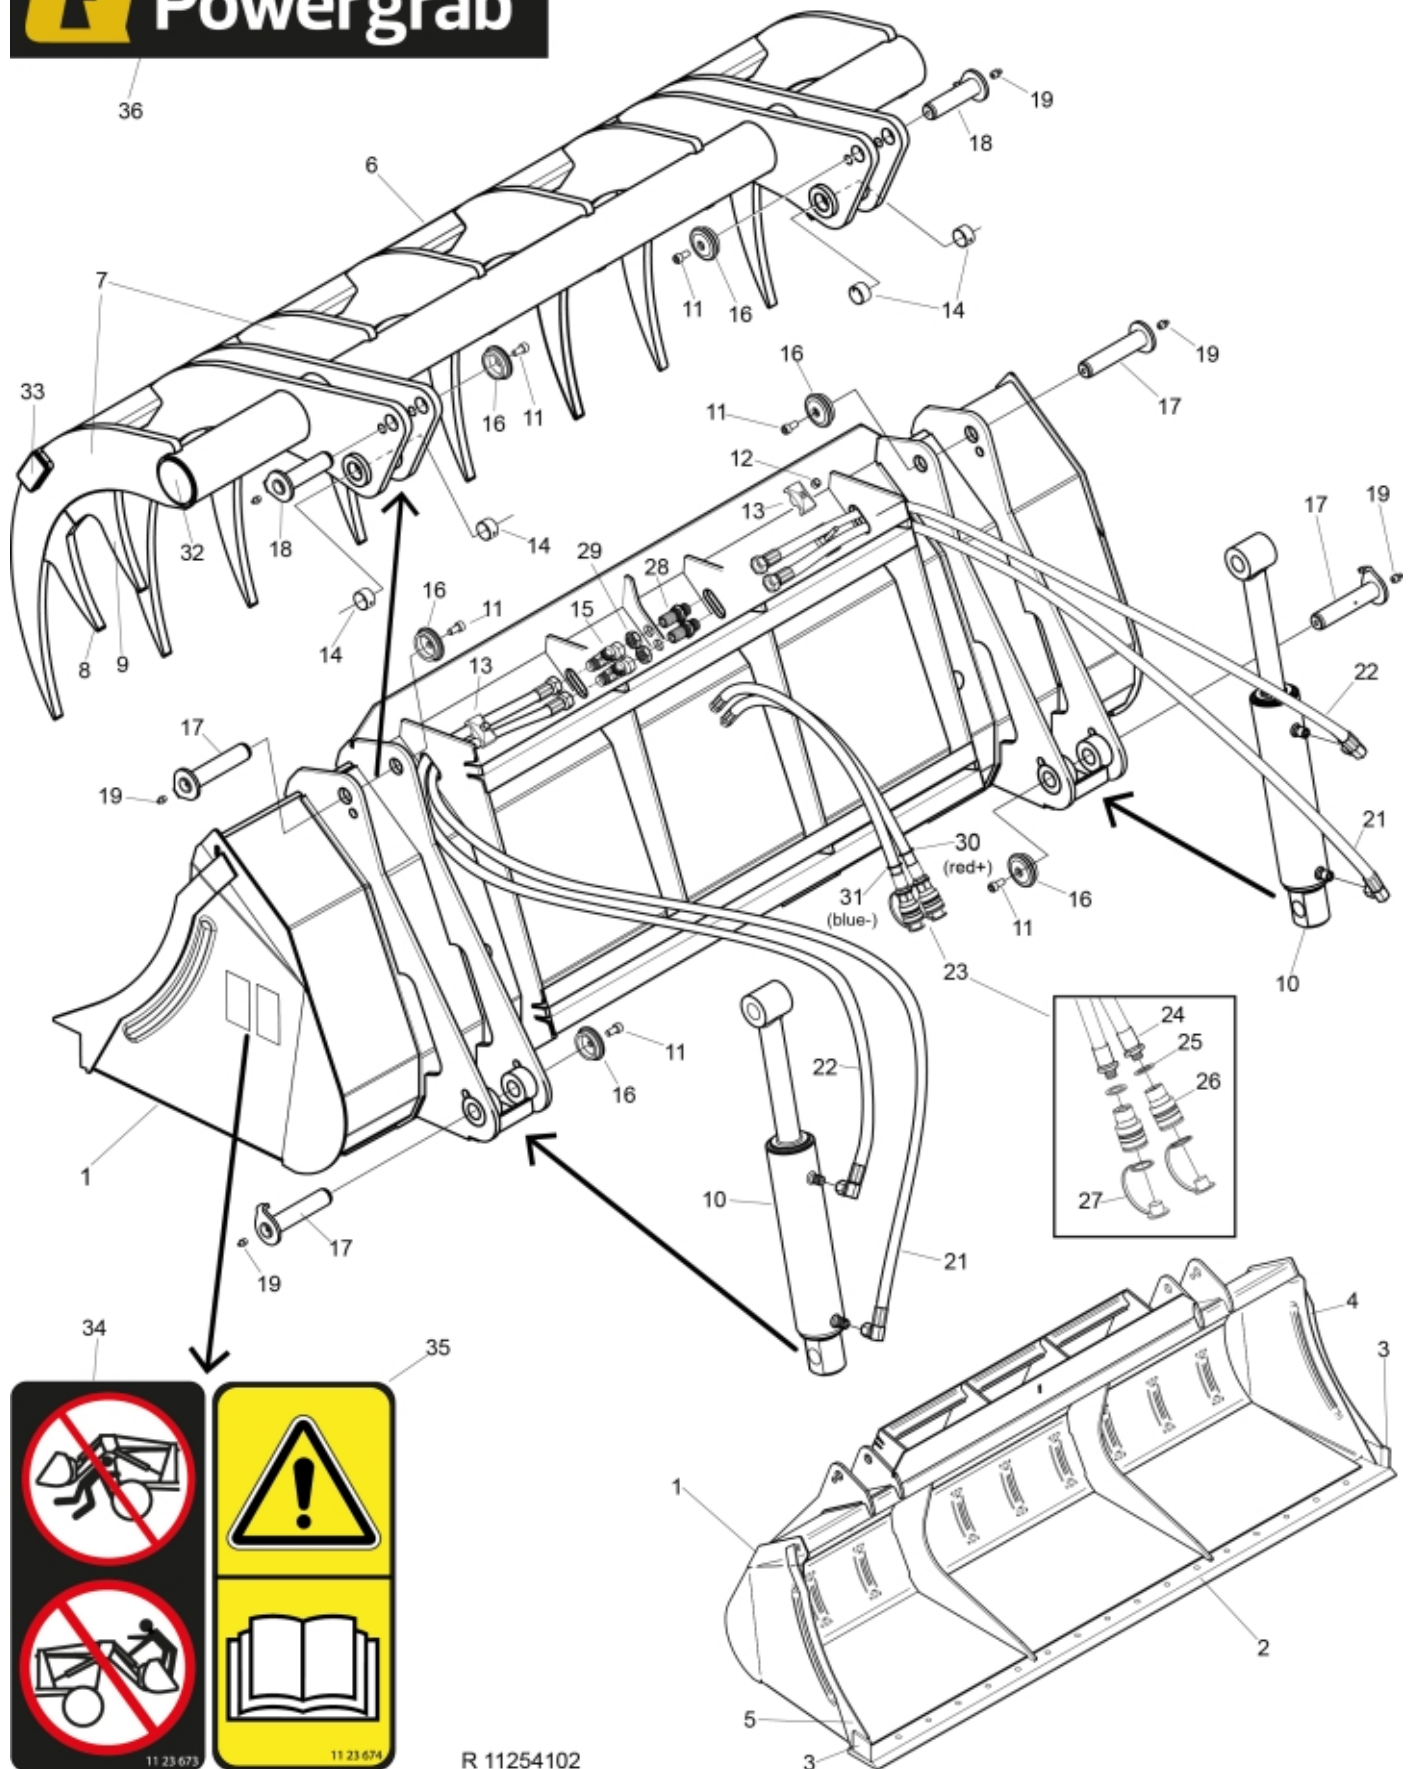

Q Powergrab™

Part assemblies Powergrab 240 BoH w/o hooks
Specification Year From: 01/08/2016 00:00:00
 : 31/12/2017 00:00:00

PartNo	Pos	Qty	Name	Specifications
11254102			Powergrab 240 BoH w/o hooks	01/08/2016 00:00:00, 31/12/2017 00:00:00
60013843	1	1 PCS	Bucket 240	Powergrab
60015011	2	1 PCS	• Bolt-on cutting edge	2450mm
11261438	3	2	• Cutting edge	L=80
11261467	4	1 PCS	• Stiffening Plate LH	
11261468	5	1 PCS	• Stiffening Plate RH	
11262096	6	1 PCS	Grab head	Replaces 11261449
11262091	7	4 PCS	• Claw	Replaces 11261455
11262089	8	2 PCS	• Side claw	Replaces 11261433
11262090	9	2 PCS	• Side claw	Replaces 11261443
12707510-1	10	2	Cylinder	Glossy Black, 01/01/2026 00:00:00
5004917	11	6	Screw	
5011553	12	2	Nut	M6M M8 Loc-king
5016968	13	2	Hose clamp	
5018514	14	4	Bushing	D35 L=20
5028031	15	2	T-Adapter	
5215131	16	6	Locking cover	
9020063	17	4 PCS	Pin	D=35, L=179
9020107	18	2 PCS	Pin	D=35, L=116
5023005	19	6	Greaser	M 10 x 1
9031432	20	1 PCS	Hose kit	
9031495	21	2	• Hose	3/8"
9031499	22	2	• Hose	3/8"
9031565	23	2 PCS	• Hose cpl.	1/2"
9031566	24	1 PCS	•• Hose	1/2"
5013853	25	1	•• Dowty washer	Tredo 1/2", Part is included in kit 60007907 Hose cpl., 9032177 Hose cpl.
5044127	26	1	•• Quick Coupling	1/2", Part is included in kit 60007907 Hose cpl., 9032177 Hose cpl.
5044130	27	1	•• Dust Cover	Part is included in kit 60007907 Hose cpl., 9032177 Hose cpl.
1120159	28	2	Adaptor	
5011757	29	2	Nut	
5022177	30	1	Cable tie	Red
5022179	31	1	Cable tie	Blue
11261471	32	2	Plastic cover	
11261472	33	2 PCS	Plastic cover tube	
1123673	34	1	Warning decal	
1123674	35	1	Warning decal	"Read manual"
11137143	36	1 PCS	Decal	Powergrab