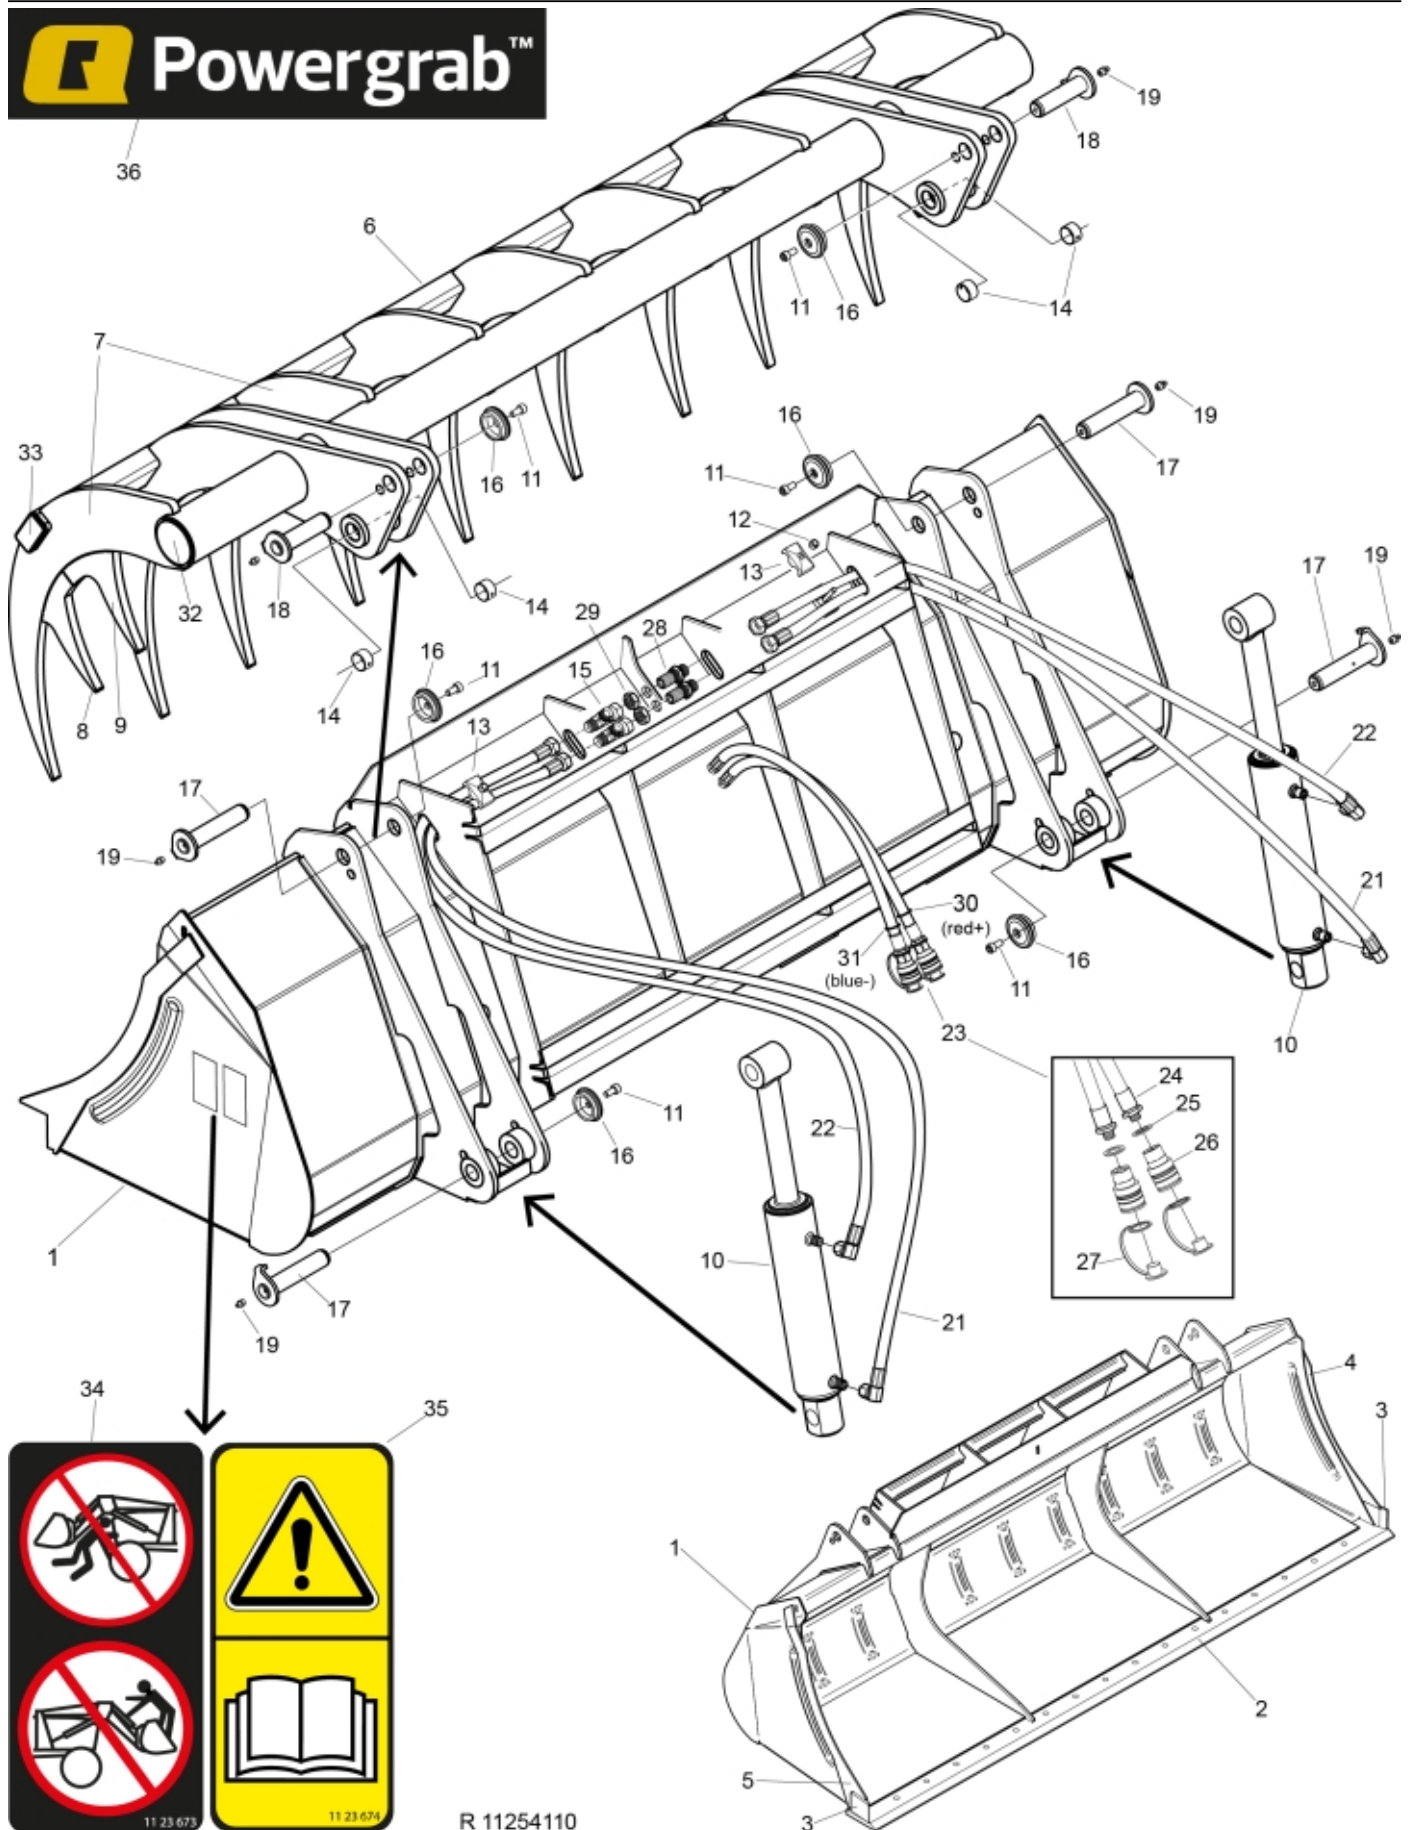

Q Powergrab™

Part assemblies Powergrab 260 BoH w/o hooks
Specification Year From: 01/08/2016 00:00:00
: 31/12/2017 00:00:00

PartNo	Pos	Qty	Name	Specifications
11254110			Powergrab 260 BoH w/o hooks	01/08/2016 00:00:00, 31/12/2017 00:00:00
60013863	1	1 PCS	Bucket 260	Powergrab
60015019	2	1 PCS	• Cutting edge	2650mm
11261438	3	2	• Cutting edge	L=80
11261467	4	1 PCS	• Stiffening Plate LH	
11261468	5	1 PCS	• Stiffening Plate RH	
11262097	6	1 PCS	Grab head	Replaces 11261459
11262091	7	4 PCS	• Claw	Replaces 11261455
11262089	8	2 PCS	• Side claw	Replaces 11261433
11262090	9	2 PCS	• Side claw	Replaces 11261443
12707510-1	10	2	Cylinder	Glossy Black, 01/01/2026 00:00:00
5004917	11	6	Screw	
5011553	12	2	Nut	M6M M8 Loc-king
5016968	13	2	Hose clamp	
5018514	14	4	Bushing	D35 L=20
5028031	15	2	T-Adapter	
5215131	16	6	Locking cover	
9020063	17	4 PCS	Pin	D=35, L=179
9020107	18	2 PCS	Pin	D=35, L=116
5023005	19	6	Greaser	M 10 x 1
9031432	20	1 PCS	Hose kit	
9031495	21	2	• Hose	3/8"
9031499	22	2	• Hose	3/8"
9031565	23	2 PCS	• Hose cpl.	1/2"
9031566	24	1 PCS	•• Hose	1/2"
5013853	25	1	•• Dowty washer	Tredo 1/2", Part is included in kit 60007907 Hose cpl., 9032177 Hose cpl.
5044127	26	1	•• Quick Coupling	1/2", Part is included in kit 60007907 Hose cpl., 9032177 Hose cpl.
5044130	27	1	•• Dust Cover	Part is included in kit 60007907 Hose cpl., 9032177 Hose cpl.
1120159	28	2	Adaptor	
5011757	29	2	Nut	
5022177	30	1	Cable tie	Red
5022179	31	1	Cable tie	Blue
11261471	32	2	Plastic cover	
11261472	33	2 PCS	Plastic cover tube	
1123673	34	1	Warning decal	
1123674	35	1	Warning decal	"Read manual"
11137143	36	1 PCS	Decal	Powergrab