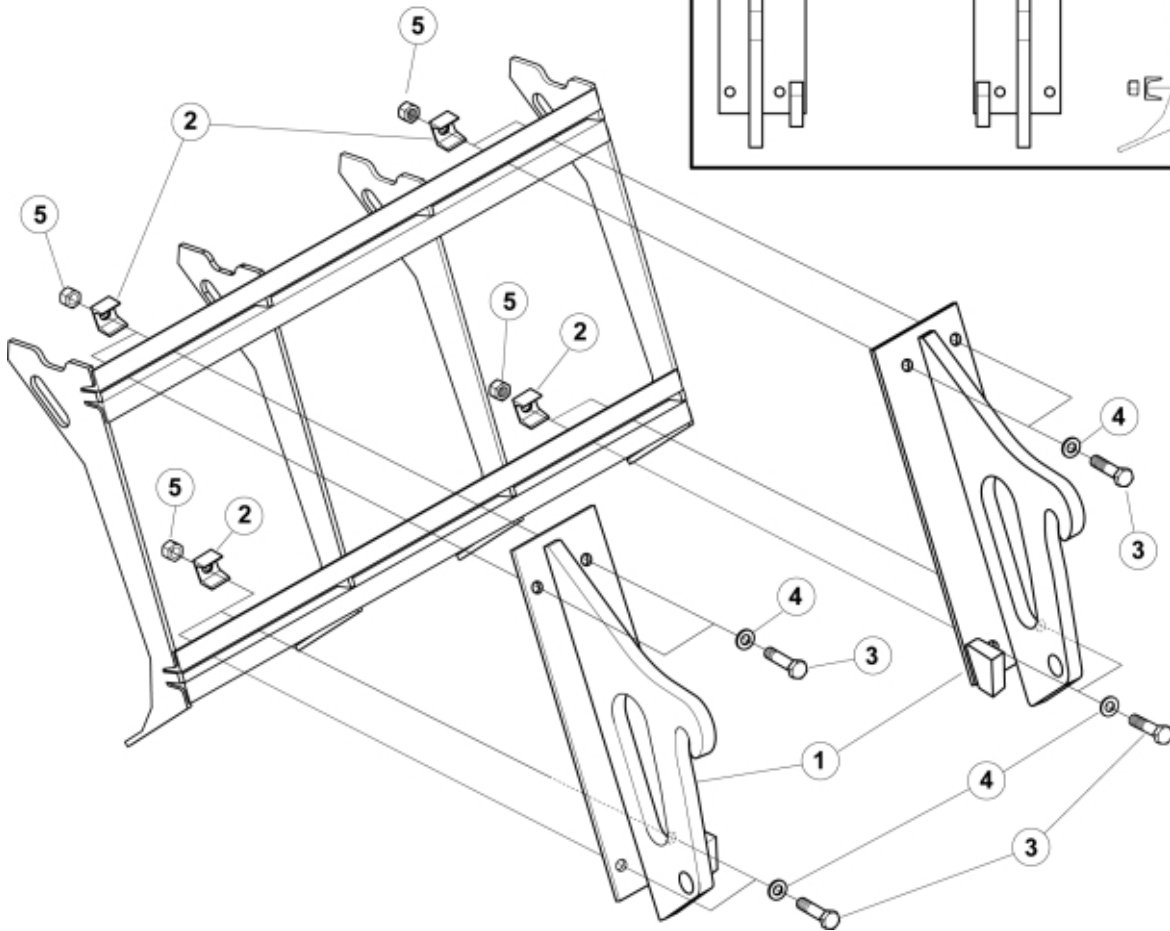

M 11254085
M 11255510

 Tightening torque:
385Nm / 283ft/lbs

Part assemblies Attachment Zettelmeyer 602

PartNo	Pos	Qty	Name	Specifications
11254085		1	Attachment kit	BoH rails
60013374	1	1 PCS	Attachment Zettelmeyer 602	Without bolts
60043593		1	Screw kit	Q, Part is included in kit 11255098 Attachment kit Dieci Large, 11255234 Attachment kit Dieci Medium, 11255238 Attachment kit Dieci Small, 11255241 Attachment kit JLG Deutz, 11255233 Attachment kit Schäffer type SWH, 11255326 Attachment kit Weidemann, 11255184 Attachment kit CAT TH, 11255096 Attachment kit Merlo
60043157	2	1	• Clamp	Part is included in kit 11255098 Attachment kit Dieci Large, 11255234 Attachment kit Dieci Medium, 11255238 Attachment kit Dieci Small, 11255241 Attachment kit JLG Deutz, 11255233 Attachment kit Schäffer type SWH, 11255326 Attachment kit Weidemann, 11255184 Attachment kit CAT TH, 11255096 Attachment kit Merlo, Part is included in kit 11255098 Attachment kit Dieci Large, 11255234 Attachment kit Dieci Medium, 11255238 Attachment kit Dieci Small, 11255241 Attachment kit JLG Deutz, 11255233 Attachment kit Schäffer type SWH, 11255326 Attachment kit Weidemann, 11255184 Attachment kit CAT TH, 11255096 Attachment kit Merlo
5050583	3	8	• Screw	M6S M20x90, Part is included in kit 11255098 Attachment kit Dieci Large, 11255234 Attachment kit Dieci Medium, 11255238 Attachment kit Dieci Small, 11255241 Attachment kit JLG Deutz, 11255233 Attachment kit Schäffer type SWH, 11255326 Attachment kit Weidemann, 11255184 Attachment kit CAT TH, 11255096 Attachment kit Merlo
5013109	4	8	• Washer	BRB 20 x 36 x 3, Part is included in kit 11255098 Attachment kit Dieci Large, 11255234 Attachment kit Dieci Medium, 11255238 Attachment kit Dieci Small, 11255241 Attachment kit JLG Deutz, 11255233 Attachment kit Schäffer type SWH, 11255326 Attachment kit Weidemann, 11255184 Attachment kit CAT TH, 11255096 Attachment kit Merlo, Part is included in kit 11255098 Attachment kit Dieci Large, 11255234 Attachment kit Dieci Medium, 11255238 Attachment kit Dieci Small, 11255241 Attachment kit JLG Deutz, 11255233 Attachment kit Schäffer type SWH, 11255326 Attachment kit Weidemann, 11255184 Attachment kit CAT TH, 11255096 Attachment kit Merlo