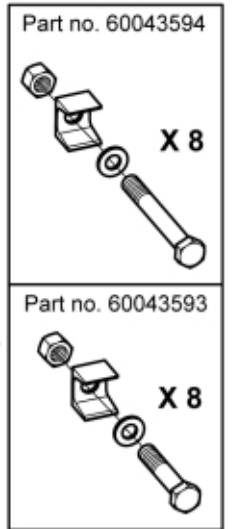

M 11254085
M 11255510

 Tightening torque:
385Nm / 283ft/lbs

Part assemblies Attachment Zettelmeyer 602

PartNo	Pos	Qty	Name	Specifications
11254085		1	Attachment kit	BoH rails
60013374	1	1 PCS	Attachment Zettelmeyer 602	Without bolts
60043593		1	Screw kit	Q, Part is included in kit 11255098 Attachment kit Dieci Large, 11255234 Attachment kit Dieci Medium, 11255238 Attachment kit Dieci Small, 11255241 Attachment kit JLG Deutz, 11255233 Attachment kit Schäffer type SWH, 11255326 Attachment kit Weidemann, 11255184 Attachment kit CAT TH, 11255096 Attachment kit Merlo
60043157	2	1	• Clamp	Part is included in kit 11255098 Attachment kit Dieci Large, 11255234 Attachment kit Dieci Medium, 11255238 Attachment kit Dieci Small, 11255241 Attachment kit JLG Deutz, 11255233 Attachment kit Schäffer type SWH, 11255326 Attachment kit Weidemann, 11255184 Attachment kit CAT TH, 11255096 Attachment kit Merlo, Part is included in kit 11255098 Attachment kit Dieci Large, 11255234 Attachment kit Dieci Medium, 11255238 Attachment kit Dieci Small, 11255241 Attachment kit JLG Deutz, 11255233 Attachment kit Schäffer type SWH, 11255326 Attachment kit Weidemann, 11255184 Attachment kit CAT TH, 11255096 Attachment kit Merlo
5050583	3	8	• Screw	M6S M20x90, Part is included in kit 11255098 Attachment kit Dieci Large, 11255234 Attachment kit Dieci Medium, 11255238 Attachment kit Dieci Small, 11255241 Attachment kit JLG Deutz, 11255233 Attachment kit Schäffer type SWH, 11255326 Attachment kit Weidemann, 11255184 Attachment kit CAT TH, 11255096 Attachment kit Merlo
5013109	4	8	• Washer	BRB 20 x 36 x 3, Part is included in kit 11255098 Attachment kit Dieci Large, 11255234 Attachment kit Dieci Medium, 11255238 Attachment kit Dieci Small, 11255241 Attachment kit JLG Deutz, 11255233 Attachment kit Schäffer type SWH, 11255326 Attachment kit Weidemann, 11255184 Attachment kit CAT TH, 11255096 Attachment kit Merlo, Part is included in kit 11255098 Attachment kit Dieci Large, 11255234 Attachment kit Dieci Medium, 11255238 Attachment kit Dieci Small, 11255241 Attachment kit JLG Deutz, 11255233 Attachment kit Schäffer type SWH, 11255326 Attachment kit Weidemann, 11255184 Attachment kit CAT TH, 11255096 Attachment kit Merlo