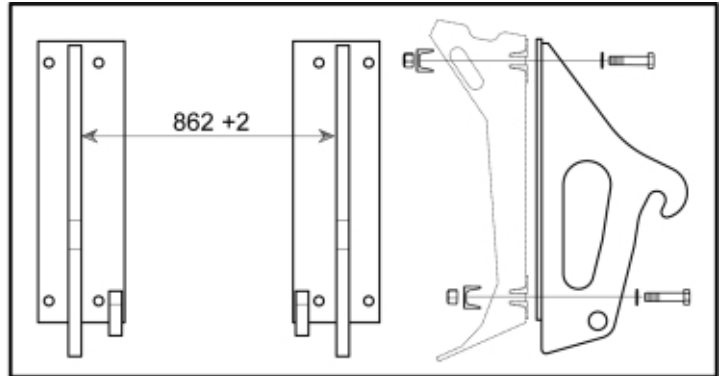

M 11254085
M 11255510

 Tightening torque:
385Nm / 283ft/lbs

Part assemblies Attachment Zettelmeyer 602

PartNo	Pos	Qty	Name	Specifications
11254085		1	Attachment kit	BoH rails
60013374	1	1 PCS	Attachment Zettelmeyer 602	Without bolts
60043593		1	Screw kit	Q, Part is included in kit 11255098 Attachment kit Dieci Large, 11255234 Attachment kit Dieci Medium, 11255238 Attachment kit Dieci Small, 11255241 Attachment kit JLG Deutz, 11255233 Attachment kit Schäffer type SWH, 11255326 Attachment kit Weidemann, 11255184 Attachment kit CAT TH, 11255096 Attachment kit Merlo
60043157	2	1	• Clamp	Part is included in kit 11255098 Attachment kit Dieci Large, 11255234 Attachment kit Dieci Medium, 11255238 Attachment kit Dieci Small, 11255241 Attachment kit JLG Deutz, 11255233 Attachment kit Schäffer type SWH, 11255326 Attachment kit Weidemann, 11255184 Attachment kit CAT TH, 11255096 Attachment kit Merlo, Part is included in kit 11255098 Attachment kit Dieci Large, 11255234 Attachment kit Dieci Medium, 11255238 Attachment kit Dieci Small, 11255241 Attachment kit JLG Deutz, 11255233 Attachment kit Schäffer type SWH, 11255326 Attachment kit Weidemann, 11255184 Attachment kit CAT TH, 11255096 Attachment kit Merlo
5050583	3	8	• Screw	M6S M20x90, Part is included in kit 11255098 Attachment kit Dieci Large, 11255234 Attachment kit Dieci Medium, 11255238 Attachment kit Dieci Small, 11255241 Attachment kit JLG Deutz, 11255233 Attachment kit Schäffer type SWH, 11255326 Attachment kit Weidemann, 11255184 Attachment kit CAT TH, 11255096 Attachment kit Merlo
5013109	4	8	• Washer	BRB 20 x 36 x 3, Part is included in kit 11255098 Attachment kit Dieci Large, 11255234 Attachment kit Dieci Medium, 11255238 Attachment kit Dieci Small, 11255241 Attachment kit JLG Deutz, 11255233 Attachment kit Schäffer type SWH, 11255326 Attachment kit Weidemann, 11255184 Attachment kit CAT TH, 11255096 Attachment kit Merlo, Part is included in kit 11255098 Attachment kit Dieci Large, 11255234 Attachment kit Dieci Medium, 11255238 Attachment kit Dieci Small, 11255241 Attachment kit JLG Deutz, 11255233 Attachment kit Schäffer type SWH, 11255326 Attachment kit Weidemann, 11255184 Attachment kit CAT TH, 11255096 Attachment kit Merlo