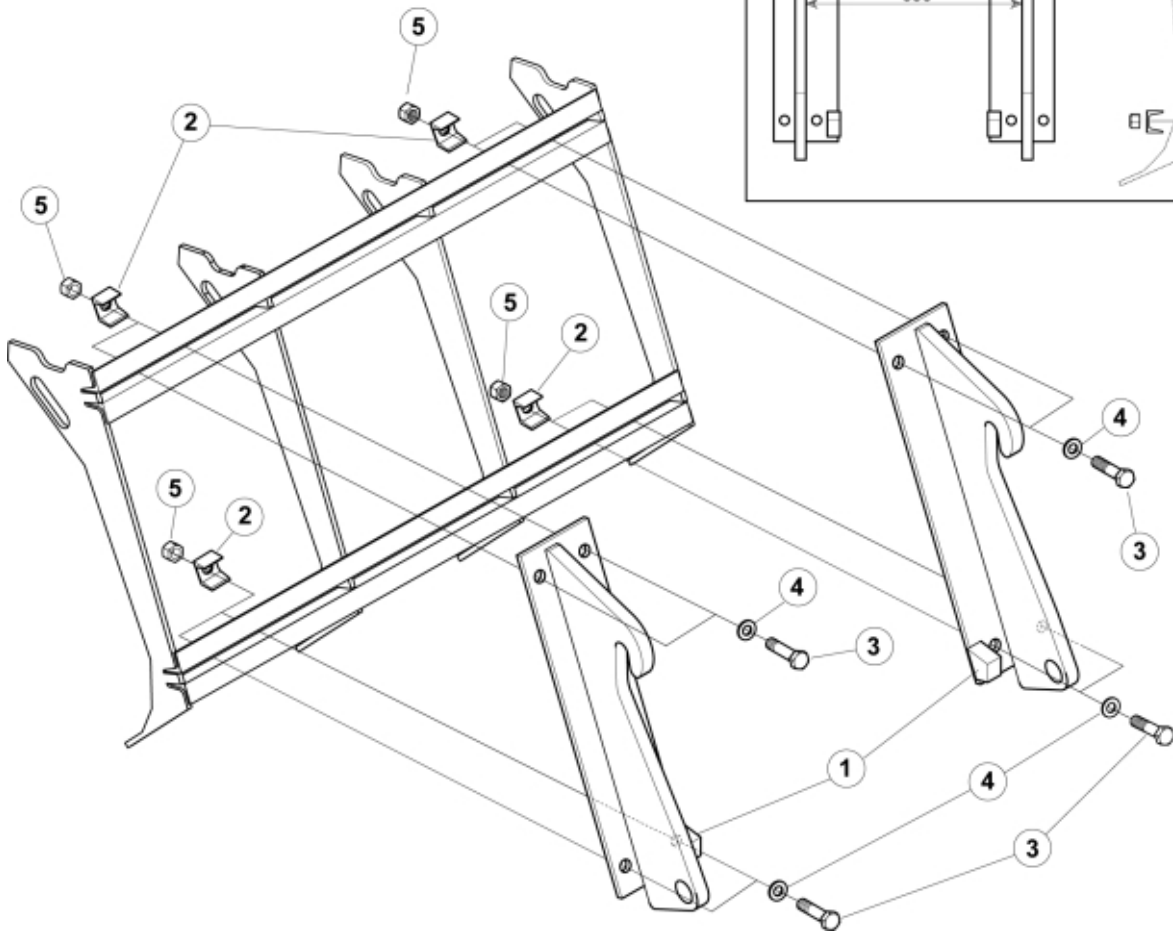

M 11254086

Tightening torque:
385Nm / 283ft/lbs

Part assemblies Attachment Zettelmeyer 402

PartNo	Pos	Qty	Name	Specifications
11254086		1	Attachment Zettelmeyer 402	
60013383	1	1 PCS	Attachment Zettelmeyer 402	Without bolts
60043593		1	Screw kit	Q, Part is included in kit 11255098 Attachment kit Dieci Large, 11255234 Attachment kit Dieci Medium, 11255238 Attachment kit Dieci Small, 11255241 Attachment kit JLG Deutz, 11255233 Attachment kit Schäffer type SWH, 11255326 Attachment kit Weidemann, 11255184 Attachment kit CAT TH, 11255096 Attachment kit Merlo
60043157	2	8	• Clamp	Part is included in kit 11255098 Attachment kit Dieci Large, 11255234 Attachment kit Dieci Medium, 11255238 Attachment kit Dieci Small, 11255241 Attachment kit JLG Deutz, 11255233 Attachment kit Schäffer type SWH, 11255326 Attachment kit Weidemann, 11255184 Attachment kit CAT TH, 11255096 Attachment kit Merlo, Part is included in kit 11255098 Attachment kit Dieci Large, 11255234 Attachment kit Dieci Medium, 11255238 Attachment kit Dieci Small, 11255241 Attachment kit JLG Deutz, 11255233 Attachment kit Schäffer type SWH, 11255326 Attachment kit Weidemann, 11255184 Attachment kit CAT TH, 11255096 Attachment kit Merlo
5050583	3	8	• Screw	M6S M20x90, Part is included in kit 11255098 Attachment kit Dieci Large, 11255234 Attachment kit Dieci Medium, 11255238 Attachment kit Dieci Small, 11255241 Attachment kit JLG Deutz, 11255233 Attachment kit Schäffer type SWH, 11255326 Attachment kit Weidemann, 11255184 Attachment kit CAT TH, 11255096 Attachment kit Merlo
5013109	4	8	• Washer	BRB 20 x 36 x 3, Part is included in kit 11255098 Attachment kit Dieci Large, 11255234 Attachment kit Dieci Medium, 11255238 Attachment kit Dieci Small, 11255241 Attachment kit JLG Deutz, 11255233 Attachment kit Schäffer type SWH, 11255326 Attachment kit Weidemann, 11255184 Attachment kit CAT TH, 11255096 Attachment kit Merlo, Part is included in kit 11255098 Attachment kit Dieci Large, 11255234 Attachment kit Dieci Medium, 11255238 Attachment kit Dieci Small, 11255241 Attachment kit JLG Deutz, 11255233 Attachment kit Schäffer type SWH, 11255326 Attachment kit Weidemann, 11255184 Attachment kit CAT TH, 11255096 Attachment kit Merlo