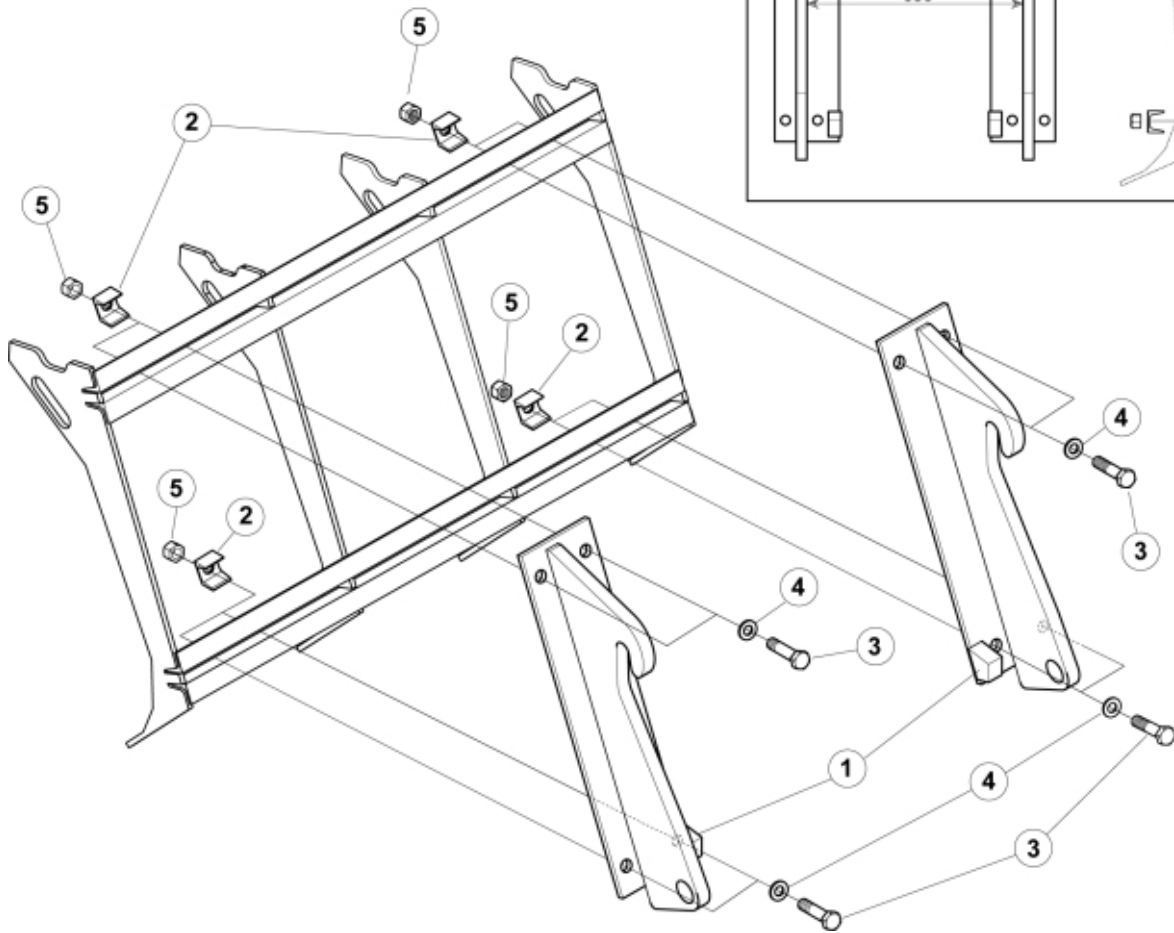

M 11254086

Tightening torque:
385Nm / 283ft/lbs

Part assemblies Attachment Zettelmeyer 402

PartNo	Pos	Qty	Name	Specifications
11254086		1	Attachment Zettelmeyer 402	
60013383	1	1 PCS	Attachment Zettelmeyer 402	Without bolts
60043593		1	Screw kit	Q, Part is included in kit 11255098 Attachment kit Dieci Large, 11255234 Attachment kit Dieci Medium, 11255238 Attachment kit Dieci Small, 11255241 Attachment kit JLG Deutz, 11255233 Attachment kit Schäffer type SWH, 11255326 Attachment kit Weidemann, 11255184 Attachment kit CAT TH, 11255096 Attachment kit Merlo
60043157	2	8	• Clamp	Part is included in kit 11255098 Attachment kit Dieci Large, 11255234 Attachment kit Dieci Medium, 11255238 Attachment kit Dieci Small, 11255241 Attachment kit JLG Deutz, 11255233 Attachment kit Schäffer type SWH, 11255326 Attachment kit Weidemann, 11255184 Attachment kit CAT TH, 11255096 Attachment kit Merlo, Part is included in kit 11255098 Attachment kit Dieci Large, 11255234 Attachment kit Dieci Medium, 11255238 Attachment kit Dieci Small, 11255241 Attachment kit JLG Deutz, 11255233 Attachment kit Schäffer type SWH, 11255326 Attachment kit Weidemann, 11255184 Attachment kit CAT TH, 11255096 Attachment kit Merlo
5050583	3	8	• Screw	M6S M20x90, Part is included in kit 11255098 Attachment kit Dieci Large, 11255234 Attachment kit Dieci Medium, 11255238 Attachment kit Dieci Small, 11255241 Attachment kit JLG Deutz, 11255233 Attachment kit Schäffer type SWH, 11255326 Attachment kit Weidemann, 11255184 Attachment kit CAT TH, 11255096 Attachment kit Merlo
5013109	4	8	• Washer	BRB 20 x 36 x 3, Part is included in kit 11255098 Attachment kit Dieci Large, 11255234 Attachment kit Dieci Medium, 11255238 Attachment kit Dieci Small, 11255241 Attachment kit JLG Deutz, 11255233 Attachment kit Schäffer type SWH, 11255326 Attachment kit Weidemann, 11255184 Attachment kit CAT TH, 11255096 Attachment kit Merlo, Part is included in kit 11255098 Attachment kit Dieci Large, 11255234 Attachment kit Dieci Medium, 11255238 Attachment kit Dieci Small, 11255241 Attachment kit JLG Deutz, 11255233 Attachment kit Schäffer type SWH, 11255326 Attachment kit Weidemann, 11255184 Attachment kit CAT TH, 11255096 Attachment kit Merlo