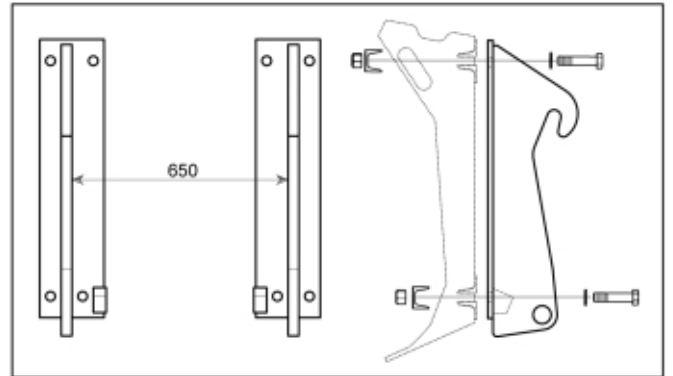

M 11254086

Tightening torque:
385Nm / 283ft/lbs

Part assemblies Attachment Zettelmeyer 402

PartNo	Pos	Qty	Name	Specifications
11254086		1	Attachment Zettelmeyer 402	
60013383	1	1 PCS	Attachment Zettelmeyer 402	Without bolts
60043593		1	Screw kit	Q, Part is included in kit 11255098 Attachment kit Dieci Large, 11255234 Attachment kit Dieci Medium, 11255238 Attachment kit Dieci Small, 11255241 Attachment kit JLG Deutz, 11255233 Attachment kit Schäffer type SWH, 11255326 Attachment kit Weidemann, 11255184 Attachment kit CAT TH, 11255096 Attachment kit Merlo
60043157	2	8	• Clamp	Part is included in kit 11255098 Attachment kit Dieci Large, 11255234 Attachment kit Dieci Medium, 11255238 Attachment kit Dieci Small, 11255241 Attachment kit JLG Deutz, 11255233 Attachment kit Schäffer type SWH, 11255326 Attachment kit Weidemann, 11255184 Attachment kit CAT TH, 11255096 Attachment kit Merlo, Part is included in kit 11255098 Attachment kit Dieci Large, 11255234 Attachment kit Dieci Medium, 11255238 Attachment kit Dieci Small, 11255241 Attachment kit JLG Deutz, 11255233 Attachment kit Schäffer type SWH, 11255326 Attachment kit Weidemann, 11255184 Attachment kit CAT TH, 11255096 Attachment kit Merlo
5050583	3	8	• Screw	M6S M20x90, Part is included in kit 11255098 Attachment kit Dieci Large, 11255234 Attachment kit Dieci Medium, 11255238 Attachment kit Dieci Small, 11255241 Attachment kit JLG Deutz, 11255233 Attachment kit Schäffer type SWH, 11255326 Attachment kit Weidemann, 11255184 Attachment kit CAT TH, 11255096 Attachment kit Merlo
5013109	4	8	• Washer	BRB 20 x 36 x 3, Part is included in kit 11255098 Attachment kit Dieci Large, 11255234 Attachment kit Dieci Medium, 11255238 Attachment kit Dieci Small, 11255241 Attachment kit JLG Deutz, 11255233 Attachment kit Schäffer type SWH, 11255326 Attachment kit Weidemann, 11255184 Attachment kit CAT TH, 11255096 Attachment kit Merlo, Part is included in kit 11255098 Attachment kit Dieci Large, 11255234 Attachment kit Dieci Medium, 11255238 Attachment kit Dieci Small, 11255241 Attachment kit JLG Deutz, 11255233 Attachment kit Schäffer type SWH, 11255326 Attachment kit Weidemann, 11255184 Attachment kit CAT TH, 11255096 Attachment kit Merlo