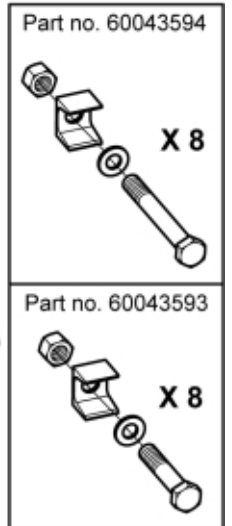

M 11254086

 Tightening torque:  
385Nm / 283ft/lbs

**Part assemblies** Attachment Zettelmeyer 402

PartNo	Pos	Qty	Name	Specifications
11254086		1	Attachment Zettelmeyer 402	
60013383	1	1 PCS	Attachment Zettelmeyer 402	Without bolts
60043593		1	Screw kit	Q, Part is included in kit 11255098 Attachment kit Dieci Large, 11255234 Attachment kit Dieci Medium, 11255238 Attachment kit Dieci Small, 11255241 Attachment kit JLG Deutz, 11255233 Attachment kit Schäffer type SWH, 11255326 Attachment kit Weidemann, 11255184 Attachment kit CAT TH, 11255096 Attachment kit Merlo
60043157	2	8	• Clamp	Part is included in kit 11255098 Attachment kit Dieci Large, 11255234 Attachment kit Dieci Medium, 11255238 Attachment kit Dieci Small, 11255241 Attachment kit JLG Deutz, 11255233 Attachment kit Schäffer type SWH, 11255326 Attachment kit Weidemann, 11255184 Attachment kit CAT TH, 11255096 Attachment kit Merlo, Part is included in kit 11255098 Attachment kit Dieci Large, 11255234 Attachment kit Dieci Medium, 11255238 Attachment kit Dieci Small, 11255241 Attachment kit JLG Deutz, 11255233 Attachment kit Schäffer type SWH, 11255326 Attachment kit Weidemann, 11255184 Attachment kit CAT TH, 11255096 Attachment kit Merlo
5050583	3	8	• Screw	M6S M20x90, Part is included in kit 11255098 Attachment kit Dieci Large, 11255234 Attachment kit Dieci Medium, 11255238 Attachment kit Dieci Small, 11255241 Attachment kit JLG Deutz, 11255233 Attachment kit Schäffer type SWH, 11255326 Attachment kit Weidemann, 11255184 Attachment kit CAT TH, 11255096 Attachment kit Merlo
5013109	4	8	• Washer	BRB 20 x 36 x 3, Part is included in kit 11255098 Attachment kit Dieci Large, 11255234 Attachment kit Dieci Medium, 11255238 Attachment kit Dieci Small, 11255241 Attachment kit JLG Deutz, 11255233 Attachment kit Schäffer type SWH, 11255326 Attachment kit Weidemann, 11255184 Attachment kit CAT TH, 11255096 Attachment kit Merlo, Part is included in kit 11255098 Attachment kit Dieci Large, 11255234 Attachment kit Dieci Medium, 11255238 Attachment kit Dieci Small, 11255241 Attachment kit JLG Deutz, 11255233 Attachment kit Schäffer type SWH, 11255326 Attachment kit Weidemann, 11255184 Attachment kit CAT TH, 11255096 Attachment kit Merlo