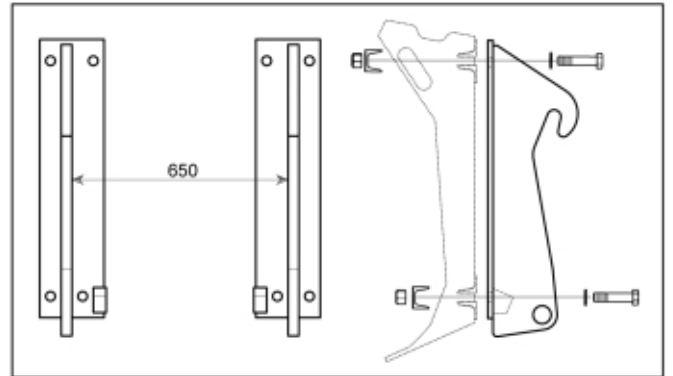

M 11254086

 Tightening torque:  
385Nm / 283ft/lbs

**Part assemblies** Attachment Zettelmeyer 402

PartNo	Pos	Qty	Name	Specifications
11254086		1	Attachment Zettelmeyer 402	
60013383	1	1 PCS	Attachment Zettelmeyer 402	Without bolts
60043593		1	Screw kit	Q, Part is included in kit 11255098 Attachment kit Dieci Large, 11255234 Attachment kit Dieci Medium, 11255238 Attachment kit Dieci Small, 11255241 Attachment kit JLG Deutz, 11255233 Attachment kit Schäffer type SWH, 11255326 Attachment kit Weidemann, 11255184 Attachment kit CAT TH, 11255096 Attachment kit Merlo
60043157	2	8	• Clamp	Part is included in kit 11255098 Attachment kit Dieci Large, 11255234 Attachment kit Dieci Medium, 11255238 Attachment kit Dieci Small, 11255241 Attachment kit JLG Deutz, 11255233 Attachment kit Schäffer type SWH, 11255326 Attachment kit Weidemann, 11255184 Attachment kit CAT TH, 11255096 Attachment kit Merlo, Part is included in kit 11255098 Attachment kit Dieci Large, 11255234 Attachment kit Dieci Medium, 11255238 Attachment kit Dieci Small, 11255241 Attachment kit JLG Deutz, 11255233 Attachment kit Schäffer type SWH, 11255326 Attachment kit Weidemann, 11255184 Attachment kit CAT TH, 11255096 Attachment kit Merlo
5050583	3	8	• Screw	M6S M20x90, Part is included in kit 11255098 Attachment kit Dieci Large, 11255234 Attachment kit Dieci Medium, 11255238 Attachment kit Dieci Small, 11255241 Attachment kit JLG Deutz, 11255233 Attachment kit Schäffer type SWH, 11255326 Attachment kit Weidemann, 11255184 Attachment kit CAT TH, 11255096 Attachment kit Merlo
5013109	4	8	• Washer	BRB 20 x 36 x 3, Part is included in kit 11255098 Attachment kit Dieci Large, 11255234 Attachment kit Dieci Medium, 11255238 Attachment kit Dieci Small, 11255241 Attachment kit JLG Deutz, 11255233 Attachment kit Schäffer type SWH, 11255326 Attachment kit Weidemann, 11255184 Attachment kit CAT TH, 11255096 Attachment kit Merlo, Part is included in kit 11255098 Attachment kit Dieci Large, 11255234 Attachment kit Dieci Medium, 11255238 Attachment kit Dieci Small, 11255241 Attachment kit JLG Deutz, 11255233 Attachment kit Schäffer type SWH, 11255326 Attachment kit Weidemann, 11255184 Attachment kit CAT TH, 11255096 Attachment kit Merlo