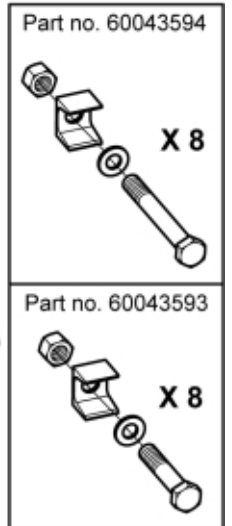

M 11254086

 Tightening torque:
385Nm / 283ft/lbs

Part assemblies Attachment Zettelmeyer 402

PartNo	Pos	Qty	Name	Specifications
11254086		1	Attachment Zettelmeyer 402	
60013383	1	1 PCS	Attachment Zettelmeyer 402	Without bolts
60043593		1	Screw kit	Q, Part is included in kit 11255098 Attachment kit Dieci Large, 11255234 Attachment kit Dieci Medium, 11255238 Attachment kit Dieci Small, 11255241 Attachment kit JLG Deutz, 11255233 Attachment kit Schäffer type SWH, 11255326 Attachment kit Weidemann, 11255184 Attachment kit CAT TH, 11255096 Attachment kit Merlo
60043157	2	8	• Clamp	Part is included in kit 11255098 Attachment kit Dieci Large, 11255234 Attachment kit Dieci Medium, 11255238 Attachment kit Dieci Small, 11255241 Attachment kit JLG Deutz, 11255233 Attachment kit Schäffer type SWH, 11255326 Attachment kit Weidemann, 11255184 Attachment kit CAT TH, 11255096 Attachment kit Merlo, Part is included in kit 11255098 Attachment kit Dieci Large, 11255234 Attachment kit Dieci Medium, 11255238 Attachment kit Dieci Small, 11255241 Attachment kit JLG Deutz, 11255233 Attachment kit Schäffer type SWH, 11255326 Attachment kit Weidemann, 11255184 Attachment kit CAT TH, 11255096 Attachment kit Merlo
5050583	3	8	• Screw	M6S M20x90, Part is included in kit 11255098 Attachment kit Dieci Large, 11255234 Attachment kit Dieci Medium, 11255238 Attachment kit Dieci Small, 11255241 Attachment kit JLG Deutz, 11255233 Attachment kit Schäffer type SWH, 11255326 Attachment kit Weidemann, 11255184 Attachment kit CAT TH, 11255096 Attachment kit Merlo
5013109	4	8	• Washer	BRB 20 x 36 x 3, Part is included in kit 11255098 Attachment kit Dieci Large, 11255234 Attachment kit Dieci Medium, 11255238 Attachment kit Dieci Small, 11255241 Attachment kit JLG Deutz, 11255233 Attachment kit Schäffer type SWH, 11255326 Attachment kit Weidemann, 11255184 Attachment kit CAT TH, 11255096 Attachment kit Merlo, Part is included in kit 11255098 Attachment kit Dieci Large, 11255234 Attachment kit Dieci Medium, 11255238 Attachment kit Dieci Small, 11255241 Attachment kit JLG Deutz, 11255233 Attachment kit Schäffer type SWH, 11255326 Attachment kit Weidemann, 11255184 Attachment kit CAT TH, 11255096 Attachment kit Merlo