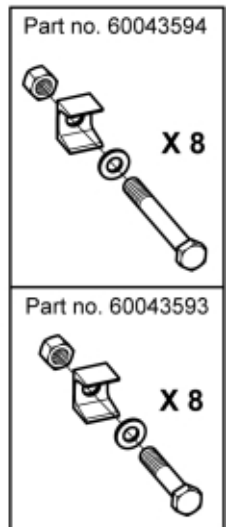

M 11254087

Tightening torque:
385Nm / 283ft/lbs

Part assemblies Attachment Weidemann

PartNo	Pos	Qty	Name	Specifications
11254087		1	Attachment Weidemann	
60013390	1	1 PCS	• Attachment Weidemann	Without bolts
60043593		1	• Screw kit	Q, Part is included in kit 11255098 Attachment kit Dieci Large, 11255234 Attachment kit Dieci Medium, 11255238 Attachment kit Dieci Small, 11255241 Attachment kit JLG Deutz, 11255233 Attachment kit Schäffer type SWH, 11255326 Attachment kit Weidemann, 11255184 Attachment kit CAT TH, 11255096 Attachment kit Merlo
60043157	2	8	•• Clamp	Part is included in kit 11255098 Attachment kit Dieci Large, 11255234 Attachment kit Dieci Medium, 11255238 Attachment kit Dieci Small, 11255241 Attachment kit JLG Deutz, 11255233 Attachment kit Schäffer type SWH, 11255326 Attachment kit Weidemann, 11255184 Attachment kit CAT TH, 11255096 Attachment kit Merlo, Part is included in kit 11255098 Attachment kit Dieci Large, 11255234 Attachment kit Dieci Medium, 11255238 Attachment kit Dieci Small, 11255241 Attachment kit JLG Deutz, 11255233 Attachment kit Schäffer type SWH, 11255326 Attachment kit Weidemann, 11255184 Attachment kit CAT TH, 11255096 Attachment kit Merlo
5050583	3	8	•• Screw	M6S M20x90, Part is included in kit 11255098 Attachment kit Dieci Large, 11255234 Attachment kit Dieci Medium, 11255238 Attachment kit Dieci Small, 11255241 Attachment kit JLG Deutz, 11255233 Attachment kit Schäffer type SWH, 11255326 Attachment kit Weidemann, 11255184 Attachment kit CAT TH, 11255096 Attachment kit Merlo
5013109	4	8	•• Washer	BRB 20 x 36 x 3, Part is included in kit 11255098 Attachment kit Dieci Large, 11255234 Attachment kit Dieci Medium, 11255238 Attachment kit Dieci Small, 11255241 Attachment kit JLG Deutz, 11255233 Attachment kit Schäffer type SWH, 11255326 Attachment kit Weidemann, 11255184 Attachment kit CAT TH, 11255096 Attachment kit Merlo, Part is included in kit 11255098 Attachment kit Dieci Large, 11255234 Attachment kit Dieci Medium, 11255238 Attachment kit Dieci Small, 11255241 Attachment kit JLG Deutz, 11255233 Attachment kit Schäffer type SWH, 11255326 Attachment kit Weidemann, 11255184 Attachment kit CAT TH, 11255096 Attachment kit Merlo