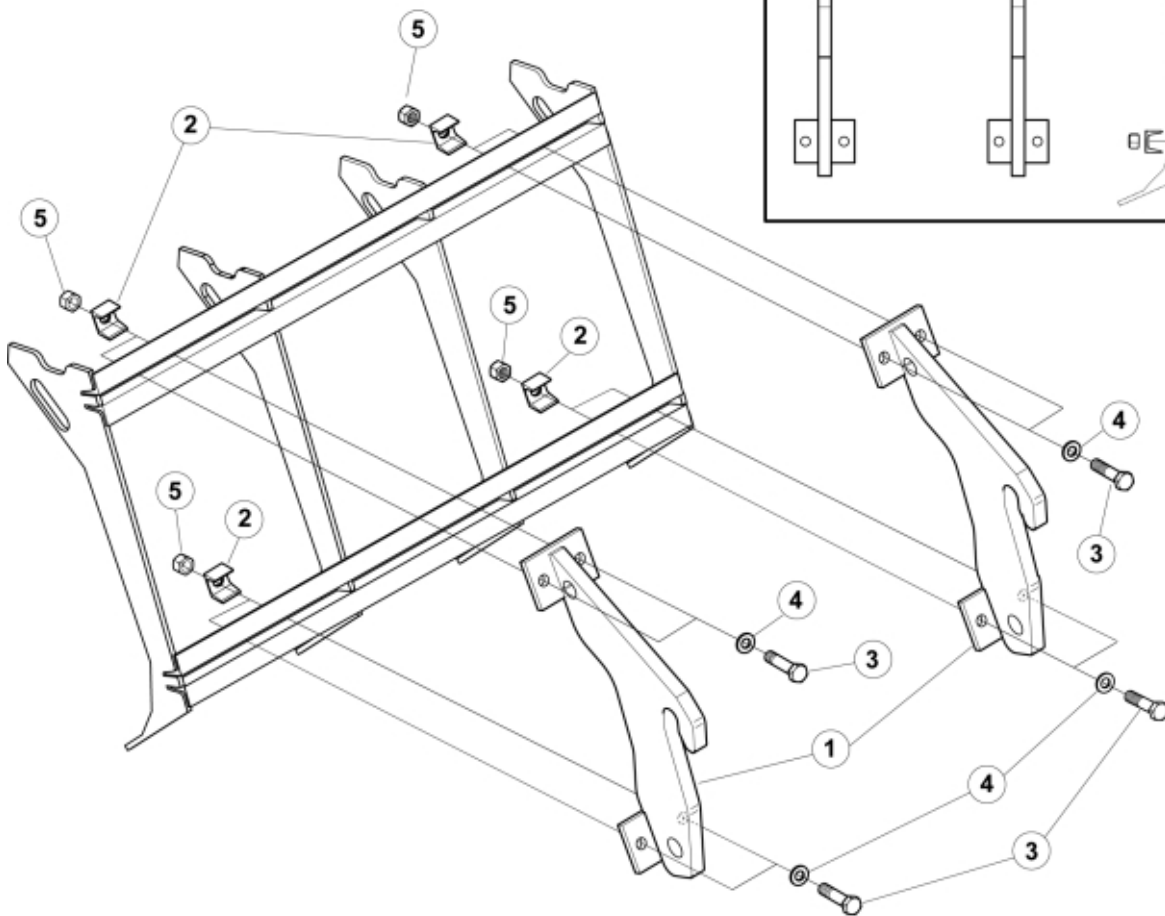

M 11254087

Tightening torque:
385Nm / 283ft/lbs

Part assemblies Attachment Weidemann

PartNo	Pos	Qty	Name	Specifications
11254087		1	Attachment Weidemann	
60013390	1	1 PCS	• Attachment Weidemann	Without bolts
60043593		1	• Screw kit	Q, Part is included in kit 11255098 Attachment kit Dieci Large, 11255234 Attachment kit Dieci Medium, 11255238 Attachment kit Dieci Small, 11255241 Attachment kit JLG Deutz, 11255233 Attachment kit Schäffer type SWH, 11255326 Attachment kit Weidemann, 11255184 Attachment kit CAT TH, 11255096 Attachment kit Merlo
60043157	2	8	•• Clamp	Part is included in kit 11255098 Attachment kit Dieci Large, 11255234 Attachment kit Dieci Medium, 11255238 Attachment kit Dieci Small, 11255241 Attachment kit JLG Deutz, 11255233 Attachment kit Schäffer type SWH, 11255326 Attachment kit Weidemann, 11255184 Attachment kit CAT TH, 11255096 Attachment kit Merlo, Part is included in kit 11255098 Attachment kit Dieci Large, 11255234 Attachment kit Dieci Medium, 11255238 Attachment kit Dieci Small, 11255241 Attachment kit JLG Deutz, 11255233 Attachment kit Schäffer type SWH, 11255326 Attachment kit Weidemann, 11255184 Attachment kit CAT TH, 11255096 Attachment kit Merlo
5050583	3	8	•• Screw	M6S M20x90, Part is included in kit 11255098 Attachment kit Dieci Large, 11255234 Attachment kit Dieci Medium, 11255238 Attachment kit Dieci Small, 11255241 Attachment kit JLG Deutz, 11255233 Attachment kit Schäffer type SWH, 11255326 Attachment kit Weidemann, 11255184 Attachment kit CAT TH, 11255096 Attachment kit Merlo
5013109	4	8	•• Washer	BRB 20 x 36 x 3, Part is included in kit 11255098 Attachment kit Dieci Large, 11255234 Attachment kit Dieci Medium, 11255238 Attachment kit Dieci Small, 11255241 Attachment kit JLG Deutz, 11255233 Attachment kit Schäffer type SWH, 11255326 Attachment kit Weidemann, 11255184 Attachment kit CAT TH, 11255096 Attachment kit Merlo, Part is included in kit 11255098 Attachment kit Dieci Large, 11255234 Attachment kit Dieci Medium, 11255238 Attachment kit Dieci Small, 11255241 Attachment kit JLG Deutz, 11255233 Attachment kit Schäffer type SWH, 11255326 Attachment kit Weidemann, 11255184 Attachment kit CAT TH, 11255096 Attachment kit Merlo