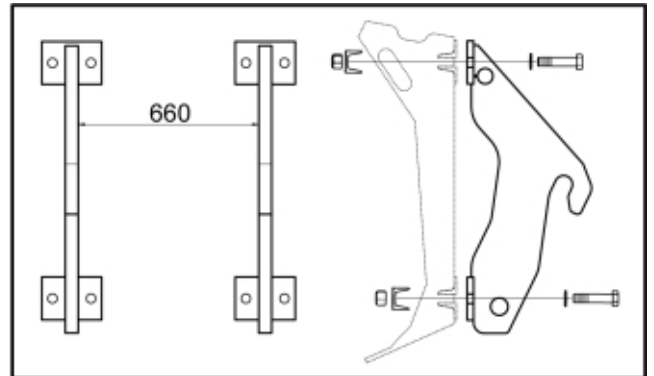

M 11254087

 Tightening torque:  
385Nm / 283ft/lbs

**Part assemblies** Attachment Weidemann

PartNo	Pos	Qty	Name	Specifications
11254087		1	Attachment Weidemann	
60013390	1	1 PCS	• Attachment Weidemann	Without bolts
60043593		1	• Screw kit	Q, Part is included in kit 11255098 Attachment kit Dieci Large, 11255234 Attachment kit Dieci Medium, 11255238 Attachment kit Dieci Small, 11255241 Attachment kit JLG Deutz, 11255233 Attachment kit Schäffer type SWH, 11255326 Attachment kit Weidemann, 11255184 Attachment kit CAT TH, 11255096 Attachment kit Merlo
60043157	2	8	•• Clamp	Part is included in kit 11255098 Attachment kit Dieci Large, 11255234 Attachment kit Dieci Medium, 11255238 Attachment kit Dieci Small, 11255241 Attachment kit JLG Deutz, 11255233 Attachment kit Schäffer type SWH, 11255326 Attachment kit Weidemann, 11255184 Attachment kit CAT TH, 11255096 Attachment kit Merlo, Part is included in kit 11255098 Attachment kit Dieci Large, 11255234 Attachment kit Dieci Medium, 11255238 Attachment kit Dieci Small, 11255241 Attachment kit JLG Deutz, 11255233 Attachment kit Schäffer type SWH, 11255326 Attachment kit Weidemann, 11255184 Attachment kit CAT TH, 11255096 Attachment kit Merlo
5050583	3	8	•• Screw	M6S M20x90, Part is included in kit 11255098 Attachment kit Dieci Large, 11255234 Attachment kit Dieci Medium, 11255238 Attachment kit Dieci Small, 11255241 Attachment kit JLG Deutz, 11255233 Attachment kit Schäffer type SWH, 11255326 Attachment kit Weidemann, 11255184 Attachment kit CAT TH, 11255096 Attachment kit Merlo
5013109	4	8	•• Washer	BRB 20 x 36 x 3, Part is included in kit 11255098 Attachment kit Dieci Large, 11255234 Attachment kit Dieci Medium, 11255238 Attachment kit Dieci Small, 11255241 Attachment kit JLG Deutz, 11255233 Attachment kit Schäffer type SWH, 11255326 Attachment kit Weidemann, 11255184 Attachment kit CAT TH, 11255096 Attachment kit Merlo, Part is included in kit 11255098 Attachment kit Dieci Large, 11255234 Attachment kit Dieci Medium, 11255238 Attachment kit Dieci Small, 11255241 Attachment kit JLG Deutz, 11255233 Attachment kit Schäffer type SWH, 11255326 Attachment kit Weidemann, 11255184 Attachment kit CAT TH, 11255096 Attachment kit Merlo