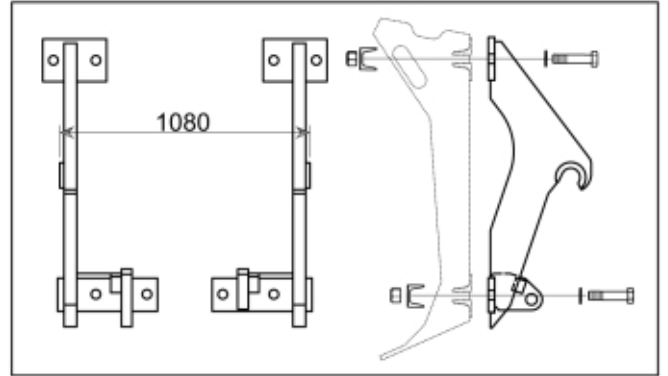

M 11254088

 Tightening torque:
385Nm / 283ft/lbs

Part assemblies Attachment kit Euro

PartNo	Pos	Qty	Name	Specifications
11254088		1	Attachment kit Euro	
60076208	1	1	• Attachment Euro	
60043593		1	• Screw kit	Q, Part is included in kit 11255098 Attachment kit Dieci Large, 11255234 Attachment kit Dieci Medium, 11255238 Attachment kit Dieci Small, 11255241 Attachment kit JLG Deutz, 11255233 Attachment kit Schäffer type SWH, 11255326 Attachment kit Weidemann, 11255184 Attachment kit CAT TH, 11255096 Attachment kit Merlo
60043157	2	8	•• Clamp	Part is included in kit 11255098 Attachment kit Dieci Large, 11255234 Attachment kit Dieci Medium, 11255238 Attachment kit Dieci Small, 11255241 Attachment kit JLG Deutz, 11255233 Attachment kit Schäffer type SWH, 11255326 Attachment kit Weidemann, 11255184 Attachment kit CAT TH, 11255096 Attachment kit Merlo, Part is included in kit 11255098 Attachment kit Dieci Large, 11255234 Attachment kit Dieci Medium, 11255238 Attachment kit Dieci Small, 11255241 Attachment kit JLG Deutz, 11255233 Attachment kit Schäffer type SWH, 11255326 Attachment kit Weidemann, 11255184 Attachment kit CAT TH, 11255096 Attachment kit Merlo
5050583	3	8	•• Screw	M6S M20x90, Part is included in kit 11255098 Attachment kit Dieci Large, 11255234 Attachment kit Dieci Medium, 11255238 Attachment kit Dieci Small, 11255241 Attachment kit JLG Deutz, 11255233 Attachment kit Schäffer type SWH, 11255326 Attachment kit Weidemann, 11255184 Attachment kit CAT TH, 11255096 Attachment kit Merlo
5013109	4	8	•• Washer	BRB 20 x 36 x 3, Part is included in kit 11255098 Attachment kit Dieci Large, 11255234 Attachment kit Dieci Medium, 11255238 Attachment kit Dieci Small, 11255241 Attachment kit JLG Deutz, 11255233 Attachment kit Schäffer type SWH, 11255326 Attachment kit Weidemann, 11255184 Attachment kit CAT TH, 11255096 Attachment kit Merlo, Part is included in kit 11255098 Attachment kit Dieci Large, 11255234 Attachment kit Dieci Medium, 11255238 Attachment kit Dieci Small, 11255241 Attachment kit JLG Deutz, 11255233 Attachment kit Schäffer type SWH, 11255326 Attachment kit Weidemann, 11255184 Attachment kit CAT TH, 11255096 Attachment kit Merlo