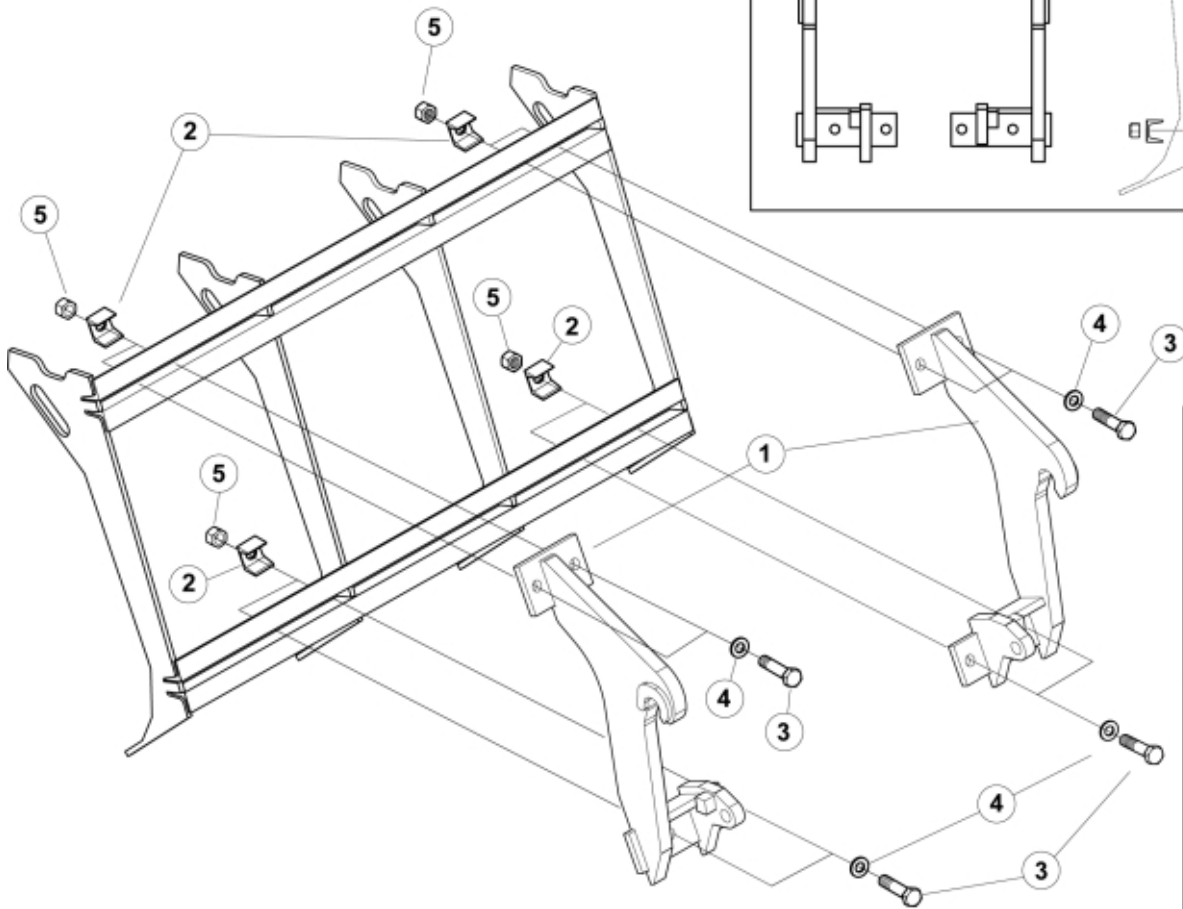

M 11254088

 Tightening torque:
385Nm / 283ft/lbs

Part assemblies Attachment kit Euro

PartNo	Pos	Qty	Name	Specifications
11254088		1	Attachment kit Euro	
60076208	1	1	• Attachment Euro	
60043593		1	• Screw kit	Q, Part is included in kit 11255098 Attachment kit Dieci Large, 11255234 Attachment kit Dieci Medium, 11255238 Attachment kit Dieci Small, 11255241 Attachment kit JLG Deutz, 11255233 Attachment kit Schäffer type SWH, 11255326 Attachment kit Weidemann, 11255184 Attachment kit CAT TH, 11255096 Attachment kit Merlo
60043157	2	8	•• Clamp	Part is included in kit 11255098 Attachment kit Dieci Large, 11255234 Attachment kit Dieci Medium, 11255238 Attachment kit Dieci Small, 11255241 Attachment kit JLG Deutz, 11255233 Attachment kit Schäffer type SWH, 11255326 Attachment kit Weidemann, 11255184 Attachment kit CAT TH, 11255096 Attachment kit Merlo, Part is included in kit 11255098 Attachment kit Dieci Large, 11255234 Attachment kit Dieci Medium, 11255238 Attachment kit Dieci Small, 11255241 Attachment kit JLG Deutz, 11255233 Attachment kit Schäffer type SWH, 11255326 Attachment kit Weidemann, 11255184 Attachment kit CAT TH, 11255096 Attachment kit Merlo
5050583	3	8	•• Screw	M6S M20x90, Part is included in kit 11255098 Attachment kit Dieci Large, 11255234 Attachment kit Dieci Medium, 11255238 Attachment kit Dieci Small, 11255241 Attachment kit JLG Deutz, 11255233 Attachment kit Schäffer type SWH, 11255326 Attachment kit Weidemann, 11255184 Attachment kit CAT TH, 11255096 Attachment kit Merlo
5013109	4	8	•• Washer	BRB 20 x 36 x 3, Part is included in kit 11255098 Attachment kit Dieci Large, 11255234 Attachment kit Dieci Medium, 11255238 Attachment kit Dieci Small, 11255241 Attachment kit JLG Deutz, 11255233 Attachment kit Schäffer type SWH, 11255326 Attachment kit Weidemann, 11255184 Attachment kit CAT TH, 11255096 Attachment kit Merlo, Part is included in kit 11255098 Attachment kit Dieci Large, 11255234 Attachment kit Dieci Medium, 11255238 Attachment kit Dieci Small, 11255241 Attachment kit JLG Deutz, 11255233 Attachment kit Schäffer type SWH, 11255326 Attachment kit Weidemann, 11255184 Attachment kit CAT TH, 11255096 Attachment kit Merlo