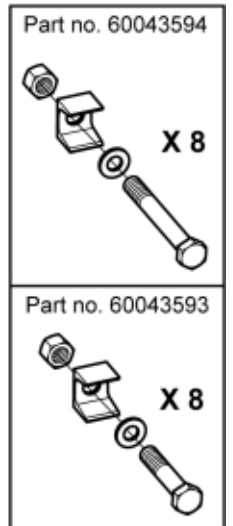

M 11254088

 Tightening torque:
385Nm / 283ft/lbs

Part assemblies Attachment kit Euro

PartNo	Pos	Qty	Name	Specifications
11254088		1	Attachment kit Euro	
60076208	1	1	• Attachment Euro	
60043593		1	• Screw kit	Q, Part is included in kit 11255098 Attachment kit Dieci Large, 11255234 Attachment kit Dieci Medium, 11255238 Attachment kit Dieci Small, 11255241 Attachment kit JLG Deutz, 11255233 Attachment kit Schäffer type SWH, 11255326 Attachment kit Weidemann, 11255184 Attachment kit CAT TH, 11255096 Attachment kit Merlo
60043157	2	8	•• Clamp	Part is included in kit 11255098 Attachment kit Dieci Large, 11255234 Attachment kit Dieci Medium, 11255238 Attachment kit Dieci Small, 11255241 Attachment kit JLG Deutz, 11255233 Attachment kit Schäffer type SWH, 11255326 Attachment kit Weidemann, 11255184 Attachment kit CAT TH, 11255096 Attachment kit Merlo, Part is included in kit 11255098 Attachment kit Dieci Large, 11255234 Attachment kit Dieci Medium, 11255238 Attachment kit Dieci Small, 11255241 Attachment kit JLG Deutz, 11255233 Attachment kit Schäffer type SWH, 11255326 Attachment kit Weidemann, 11255184 Attachment kit CAT TH, 11255096 Attachment kit Merlo
5050583	3	8	•• Screw	M6S M20x90, Part is included in kit 11255098 Attachment kit Dieci Large, 11255234 Attachment kit Dieci Medium, 11255238 Attachment kit Dieci Small, 11255241 Attachment kit JLG Deutz, 11255233 Attachment kit Schäffer type SWH, 11255326 Attachment kit Weidemann, 11255184 Attachment kit CAT TH, 11255096 Attachment kit Merlo
5013109	4	8	•• Washer	BRB 20 x 36 x 3, Part is included in kit 11255098 Attachment kit Dieci Large, 11255234 Attachment kit Dieci Medium, 11255238 Attachment kit Dieci Small, 11255241 Attachment kit JLG Deutz, 11255233 Attachment kit Schäffer type SWH, 11255326 Attachment kit Weidemann, 11255184 Attachment kit CAT TH, 11255096 Attachment kit Merlo, Part is included in kit 11255098 Attachment kit Dieci Large, 11255234 Attachment kit Dieci Medium, 11255238 Attachment kit Dieci Small, 11255241 Attachment kit JLG Deutz, 11255233 Attachment kit Schäffer type SWH, 11255326 Attachment kit Weidemann, 11255184 Attachment kit CAT TH, 11255096 Attachment kit Merlo