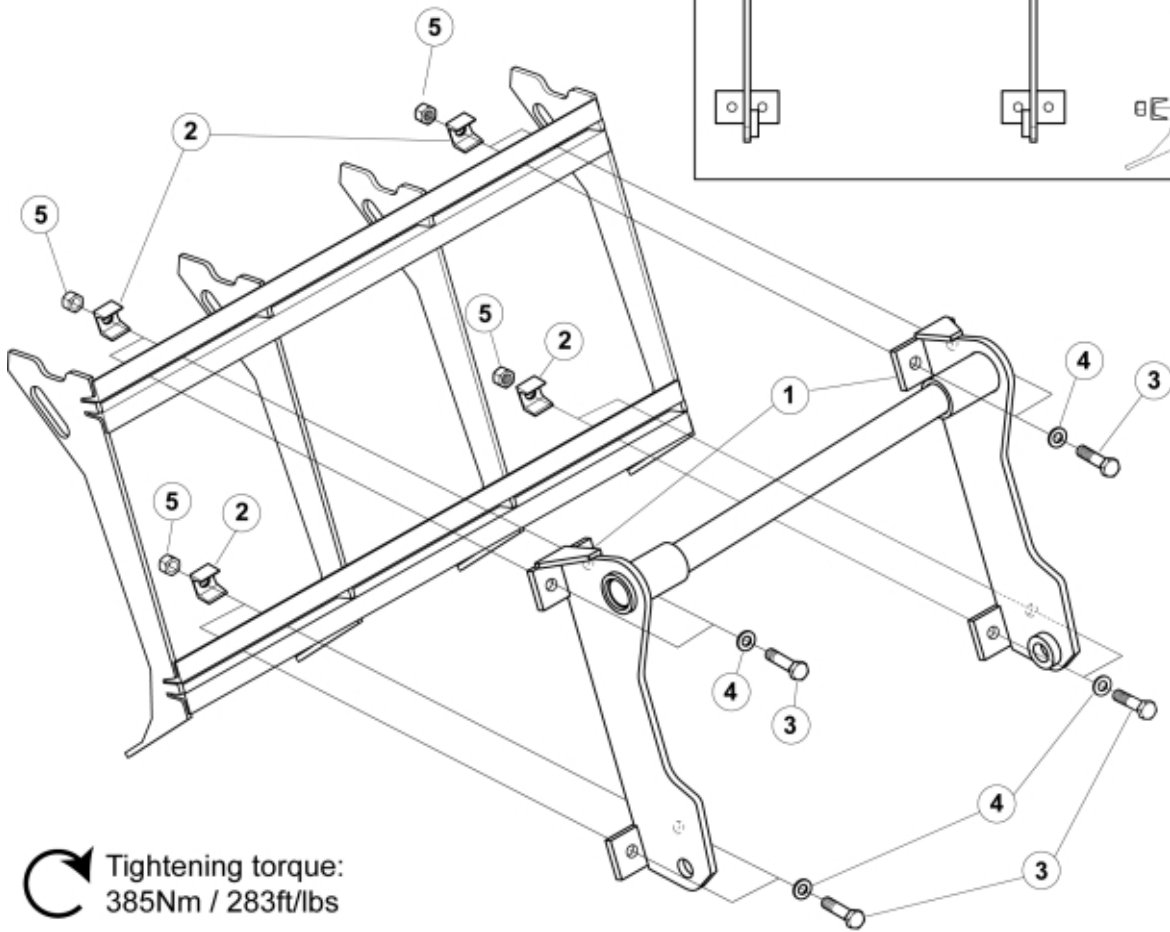

M 11254112

 Tightening torque:
385Nm / 283ft/lbs

Part assemblies Attachment kit Bobcat FDI

| PartNo | Pos | Qty | Name | Specifications |
|----------|-----|-------|---------------------------|---|
| 11254112 | | 1 | Attachment kit Bobcat FDI | |
| 60013562 | 1 | 1 PCS | • Attachment | |
| 60043593 | | 1 | • Screw kit | Q, Part is included in kit 11255098 Attachment kit Dieci Large, 11255234 Attachment kit Dieci Medium, 11255238 Attachment kit Dieci Small, 11255241 Attachment kit JLG Deutz, 11255233 Attachment kit Schäffer type SWH, 11255326 Attachment kit Weidemann, 11255184 Attachment kit CAT TH, 11255096 Attachment kit Merlo |
| 60043157 | 2 | 8 | •• Clamp | Part is included in kit 11255098 Attachment kit Dieci Large, 11255234 Attachment kit Dieci Medium, 11255238 Attachment kit Dieci Small, 11255241 Attachment kit JLG Deutz, 11255233 Attachment kit Schäffer type SWH, 11255326 Attachment kit Weidemann, 11255184 Attachment kit CAT TH, 11255096 Attachment kit Merlo, Part is included in kit 11255098 Attachment kit Dieci Large, 11255234 Attachment kit Dieci Medium, 11255238 Attachment kit Dieci Small, 11255241 Attachment kit JLG Deutz, 11255233 Attachment kit Schäffer type SWH, 11255326 Attachment kit Weidemann, 11255184 Attachment kit CAT TH, 11255096 Attachment kit Merlo |
| 5050583 | 3 | 8 | •• Screw | M6S M20x90, Part is included in kit 11255098 Attachment kit Dieci Large, 11255234 Attachment kit Dieci Medium, 11255238 Attachment kit Dieci Small, 11255241 Attachment kit JLG Deutz, 11255233 Attachment kit Schäffer type SWH, 11255326 Attachment kit Weidemann, 11255184 Attachment kit CAT TH, 11255096 Attachment kit Merlo |
| 5013109 | 4 | 8 | •• Washer | BRB 20 x 36 x 3, Part is included in kit 11255098 Attachment kit Dieci Large, 11255234 Attachment kit Dieci Medium, 11255238 Attachment kit Dieci Small, 11255241 Attachment kit JLG Deutz, 11255233 Attachment kit Schäffer type SWH, 11255326 Attachment kit Weidemann, 11255184 Attachment kit CAT TH, 11255096 Attachment kit Merlo, Part is included in kit 11255098 Attachment kit Dieci Large, 11255234 Attachment kit Dieci Medium, 11255238 Attachment kit Dieci Small, 11255241 Attachment kit JLG Deutz, 11255233 Attachment kit Schäffer type SWH, 11255326 Attachment kit Weidemann, 11255184 Attachment kit CAT TH, 11255096 Attachment kit Merlo |