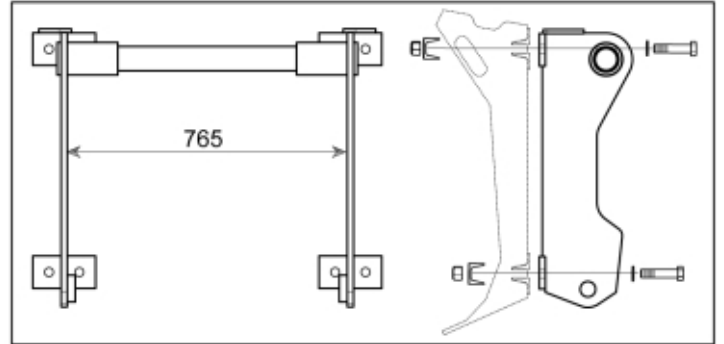

M 11254112

 Tightening torque:
385Nm / 283ft/lbs

Part assemblies Attachment kit Bobcat FDI

| PartNo | Pos | Qty | Name | Specifications |
|----------|-----|-------|---------------------------|---|
| 11254112 | | 1 | Attachment kit Bobcat FDI | |
| 60013562 | 1 | 1 PCS | • Attachment | |
| 60043593 | | 1 | • Screw kit | Q, Part is included in kit 11255098 Attachment kit Dieci Large, 11255234 Attachment kit Dieci Medium, 11255238 Attachment kit Dieci Small, 11255241 Attachment kit JLG Deutz, 11255233 Attachment kit Schäffer type SWH, 11255326 Attachment kit Weidemann, 11255184 Attachment kit CAT TH, 11255096 Attachment kit Merlo |
| 60043157 | 2 | 8 | •• Clamp | Part is included in kit 11255098 Attachment kit Dieci Large, 11255234 Attachment kit Dieci Medium, 11255238 Attachment kit Dieci Small, 11255241 Attachment kit JLG Deutz, 11255233 Attachment kit Schäffer type SWH, 11255326 Attachment kit Weidemann, 11255184 Attachment kit CAT TH, 11255096 Attachment kit Merlo, Part is included in kit 11255098 Attachment kit Dieci Large, 11255234 Attachment kit Dieci Medium, 11255238 Attachment kit Dieci Small, 11255241 Attachment kit JLG Deutz, 11255233 Attachment kit Schäffer type SWH, 11255326 Attachment kit Weidemann, 11255184 Attachment kit CAT TH, 11255096 Attachment kit Merlo |
| 5050583 | 3 | 8 | •• Screw | M6S M20x90, Part is included in kit 11255098 Attachment kit Dieci Large, 11255234 Attachment kit Dieci Medium, 11255238 Attachment kit Dieci Small, 11255241 Attachment kit JLG Deutz, 11255233 Attachment kit Schäffer type SWH, 11255326 Attachment kit Weidemann, 11255184 Attachment kit CAT TH, 11255096 Attachment kit Merlo |
| 5013109 | 4 | 8 | •• Washer | BRB 20 x 36 x 3, Part is included in kit 11255098 Attachment kit Dieci Large, 11255234 Attachment kit Dieci Medium, 11255238 Attachment kit Dieci Small, 11255241 Attachment kit JLG Deutz, 11255233 Attachment kit Schäffer type SWH, 11255326 Attachment kit Weidemann, 11255184 Attachment kit CAT TH, 11255096 Attachment kit Merlo, Part is included in kit 11255098 Attachment kit Dieci Large, 11255234 Attachment kit Dieci Medium, 11255238 Attachment kit Dieci Small, 11255241 Attachment kit JLG Deutz, 11255233 Attachment kit Schäffer type SWH, 11255326 Attachment kit Weidemann, 11255184 Attachment kit CAT TH, 11255096 Attachment kit Merlo |