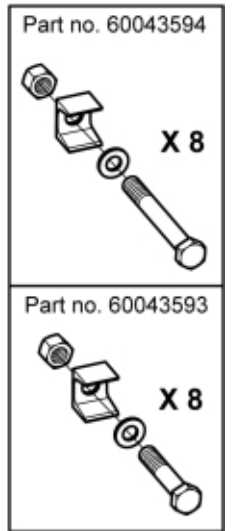

M 11254112

 Tightening torque:
385Nm / 283ft/lbs

Part assemblies Attachment kit Bobcat FDI

| PartNo | Pos | Qty | Name | Specifications |
|----------|-----|-------|---------------------------|---|
| 11254112 | | 1 | Attachment kit Bobcat FDI | |
| 60013562 | 1 | 1 PCS | • Attachment | |
| 60043593 | | 1 | • Screw kit | Q, Part is included in kit 11255098 Attachment kit Dieci Large, 11255234 Attachment kit Dieci Medium, 11255238 Attachment kit Dieci Small, 11255241 Attachment kit JLG Deutz, 11255233 Attachment kit Schäffer type SWH, 11255326 Attachment kit Weidemann, 11255184 Attachment kit CAT TH, 11255096 Attachment kit Merlo |
| 60043157 | 2 | 8 | •• Clamp | Part is included in kit 11255098 Attachment kit Dieci Large, 11255234 Attachment kit Dieci Medium, 11255238 Attachment kit Dieci Small, 11255241 Attachment kit JLG Deutz, 11255233 Attachment kit Schäffer type SWH, 11255326 Attachment kit Weidemann, 11255184 Attachment kit CAT TH, 11255096 Attachment kit Merlo, Part is included in kit 11255098 Attachment kit Dieci Large, 11255234 Attachment kit Dieci Medium, 11255238 Attachment kit Dieci Small, 11255241 Attachment kit JLG Deutz, 11255233 Attachment kit Schäffer type SWH, 11255326 Attachment kit Weidemann, 11255184 Attachment kit CAT TH, 11255096 Attachment kit Merlo |
| 5050583 | 3 | 8 | •• Screw | M6S M20x90, Part is included in kit 11255098 Attachment kit Dieci Large, 11255234 Attachment kit Dieci Medium, 11255238 Attachment kit Dieci Small, 11255241 Attachment kit JLG Deutz, 11255233 Attachment kit Schäffer type SWH, 11255326 Attachment kit Weidemann, 11255184 Attachment kit CAT TH, 11255096 Attachment kit Merlo |
| 5013109 | 4 | 8 | •• Washer | BRB 20 x 36 x 3, Part is included in kit 11255098 Attachment kit Dieci Large, 11255234 Attachment kit Dieci Medium, 11255238 Attachment kit Dieci Small, 11255241 Attachment kit JLG Deutz, 11255233 Attachment kit Schäffer type SWH, 11255326 Attachment kit Weidemann, 11255184 Attachment kit CAT TH, 11255096 Attachment kit Merlo, Part is included in kit 11255098 Attachment kit Dieci Large, 11255234 Attachment kit Dieci Medium, 11255238 Attachment kit Dieci Small, 11255241 Attachment kit JLG Deutz, 11255233 Attachment kit Schäffer type SWH, 11255326 Attachment kit Weidemann, 11255184 Attachment kit CAT TH, 11255096 Attachment kit Merlo |