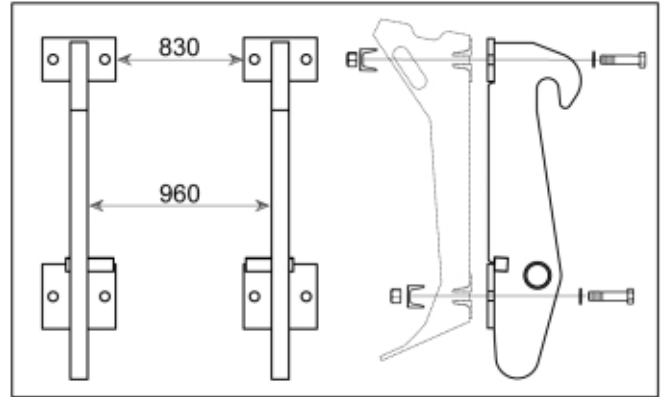

M 11254123

 Tightening torque:  
385Nm / 283ft/lbs

**Part assemblies** Attachment kit Claas Scorpion

PartNo	Pos	Qty	Name	Specifications
11254123		1	Attachment kit Claas Scorpion	
60013544	1	1 PCS	• Attachment Claas Scorpion	Without bolts
60043593		1	• Screw kit	Q, Part is included in kit 11255098 Attachment kit Dieci Large, 11255234 Attachment kit Dieci Medium, 11255238 Attachment kit Dieci Small, 11255241 Attachment kit JLG Deutz, 11255233 Attachment kit Schäffer type SWH, 11255326 Attachment kit Weidemann, 11255184 Attachment kit CAT TH, 11255096 Attachment kit Merlo
60043157	2	8	•• Clamp	Part is included in kit 11255098 Attachment kit Dieci Large, 11255234 Attachment kit Dieci Medium, 11255238 Attachment kit Dieci Small, 11255241 Attachment kit JLG Deutz, 11255233 Attachment kit Schäffer type SWH, 11255326 Attachment kit Weidemann, 11255184 Attachment kit CAT TH, 11255096 Attachment kit Merlo, Part is included in kit 11255098 Attachment kit Dieci Large, 11255234 Attachment kit Dieci Medium, 11255238 Attachment kit Dieci Small, 11255241 Attachment kit JLG Deutz, 11255233 Attachment kit Schäffer type SWH, 11255326 Attachment kit Weidemann, 11255184 Attachment kit CAT TH, 11255096 Attachment kit Merlo
5050583	3	8	•• Screw	M6S M20x90, Part is included in kit 11255098 Attachment kit Dieci Large, 11255234 Attachment kit Dieci Medium, 11255238 Attachment kit Dieci Small, 11255241 Attachment kit JLG Deutz, 11255233 Attachment kit Schäffer type SWH, 11255326 Attachment kit Weidemann, 11255184 Attachment kit CAT TH, 11255096 Attachment kit Merlo
5013109	4	8	•• Washer	BRB 20 x 36 x 3, Part is included in kit 11255098 Attachment kit Dieci Large, 11255234 Attachment kit Dieci Medium, 11255238 Attachment kit Dieci Small, 11255241 Attachment kit JLG Deutz, 11255233 Attachment kit Schäffer type SWH, 11255326 Attachment kit Weidemann, 11255184 Attachment kit CAT TH, 11255096 Attachment kit Merlo, Part is included in kit 11255098 Attachment kit Dieci Large, 11255234 Attachment kit Dieci Medium, 11255238 Attachment kit Dieci Small, 11255241 Attachment kit JLG Deutz, 11255233 Attachment kit Schäffer type SWH, 11255326 Attachment kit Weidemann, 11255184 Attachment kit CAT TH, 11255096 Attachment kit Merlo