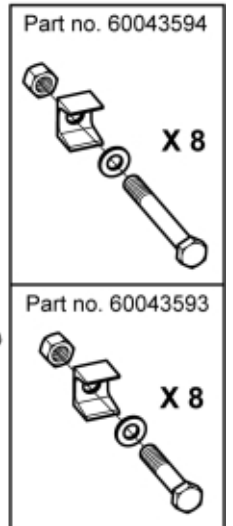

M 11254123

 Tightening torque:  
385Nm / 283ft/lbs

**Part assemblies** Attachment kit Claas Scorpion

PartNo	Pos	Qty	Name	Specifications
11254123		1	Attachment kit Claas Scorpion	
60013544	1	1 PCS	• Attachment Claas Scorpion	Without bolts
60043593		1	• Screw kit	Q, Part is included in kit 11255098 Attachment kit Dieci Large, 11255234 Attachment kit Dieci Medium, 11255238 Attachment kit Dieci Small, 11255241 Attachment kit JLG Deutz, 11255233 Attachment kit Schäffer type SWH, 11255326 Attachment kit Weidemann, 11255184 Attachment kit CAT TH, 11255096 Attachment kit Merlo
60043157	2	8	•• Clamp	Part is included in kit 11255098 Attachment kit Dieci Large, 11255234 Attachment kit Dieci Medium, 11255238 Attachment kit Dieci Small, 11255241 Attachment kit JLG Deutz, 11255233 Attachment kit Schäffer type SWH, 11255326 Attachment kit Weidemann, 11255184 Attachment kit CAT TH, 11255096 Attachment kit Merlo, Part is included in kit 11255098 Attachment kit Dieci Large, 11255234 Attachment kit Dieci Medium, 11255238 Attachment kit Dieci Small, 11255241 Attachment kit JLG Deutz, 11255233 Attachment kit Schäffer type SWH, 11255326 Attachment kit Weidemann, 11255184 Attachment kit CAT TH, 11255096 Attachment kit Merlo
5050583	3	8	•• Screw	M6S M20x90, Part is included in kit 11255098 Attachment kit Dieci Large, 11255234 Attachment kit Dieci Medium, 11255238 Attachment kit Dieci Small, 11255241 Attachment kit JLG Deutz, 11255233 Attachment kit Schäffer type SWH, 11255326 Attachment kit Weidemann, 11255184 Attachment kit CAT TH, 11255096 Attachment kit Merlo
5013109	4	8	•• Washer	BRB 20 x 36 x 3, Part is included in kit 11255098 Attachment kit Dieci Large, 11255234 Attachment kit Dieci Medium, 11255238 Attachment kit Dieci Small, 11255241 Attachment kit JLG Deutz, 11255233 Attachment kit Schäffer type SWH, 11255326 Attachment kit Weidemann, 11255184 Attachment kit CAT TH, 11255096 Attachment kit Merlo, Part is included in kit 11255098 Attachment kit Dieci Large, 11255234 Attachment kit Dieci Medium, 11255238 Attachment kit Dieci Small, 11255241 Attachment kit JLG Deutz, 11255233 Attachment kit Schäffer type SWH, 11255326 Attachment kit Weidemann, 11255184 Attachment kit CAT TH, 11255096 Attachment kit Merlo