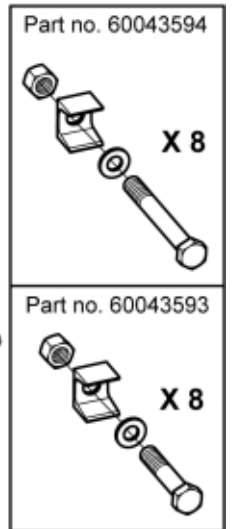

M 11254099

 Tightening torque:
385Nm / 283ft/lbs

Part assemblies Attachment SMS 27°

PartNo	Pos	Qty	Name	Specifications
11254099			Attachment SMS 27°	
60013502	1	1 PCS	• Attachment SMS 27°	Without bolts
60043593		1	• Screw kit	Q, Part is included in kit 11255098 Attachment kit Dieci Large, 11255234 Attachment kit Dieci Medium, 11255238 Attachment kit Dieci Small, 11255241 Attachment kit JLG Deutz, 11255233 Attachment kit Schäffer type SWH, 11255326 Attachment kit Weidemann, 11255184 Attachment kit CAT TH, 11255096 Attachment kit Merlo
60043157	2	8	•• Clamp	Part is included in kit 11255098 Attachment kit Dieci Large, 11255234 Attachment kit Dieci Medium, 11255238 Attachment kit Dieci Small, 11255241 Attachment kit JLG Deutz, 11255233 Attachment kit Schäffer type SWH, 11255326 Attachment kit Weidemann, 11255184 Attachment kit CAT TH, 11255096 Attachment kit Merlo, Part is included in kit 11255098 Attachment kit Dieci Large, 11255234 Attachment kit Dieci Medium, 11255238 Attachment kit Dieci Small, 11255241 Attachment kit JLG Deutz, 11255233 Attachment kit Schäffer type SWH, 11255326 Attachment kit Weidemann, 11255184 Attachment kit CAT TH, 11255096 Attachment kit Merlo
5050583	3	8	•• Screw	M6S M20x90, Part is included in kit 11255098 Attachment kit Dieci Large, 11255234 Attachment kit Dieci Medium, 11255238 Attachment kit Dieci Small, 11255241 Attachment kit JLG Deutz, 11255233 Attachment kit Schäffer type SWH, 11255326 Attachment kit Weidemann, 11255184 Attachment kit CAT TH, 11255096 Attachment kit Merlo
5013109	4	8	•• Washer	BRB 20 x 36 x 3, Part is included in kit 11255098 Attachment kit Dieci Large, 11255234 Attachment kit Dieci Medium, 11255238 Attachment kit Dieci Small, 11255241 Attachment kit JLG Deutz, 11255233 Attachment kit Schäffer type SWH, 11255326 Attachment kit Weidemann, 11255184 Attachment kit CAT TH, 11255096 Attachment kit Merlo, Part is included in kit 11255098 Attachment kit Dieci Large, 11255234 Attachment kit Dieci Medium, 11255238 Attachment kit Dieci Small, 11255241 Attachment kit JLG Deutz, 11255233 Attachment kit Schäffer type SWH, 11255326 Attachment kit Weidemann, 11255184 Attachment kit CAT TH, 11255096 Attachment kit Merlo