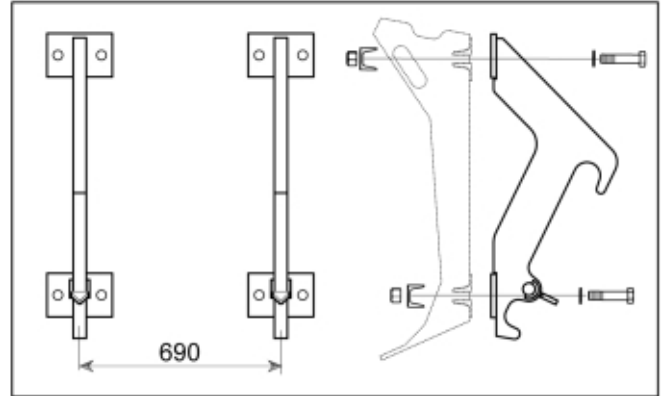

M 11254099

 Tightening torque:
385Nm / 283ft/lbs

Part assemblies Attachment SMS 27°

PartNo	Pos	Qty	Name	Specifications
11254099			Attachment SMS 27°	
60013502	1	1 PCS	• Attachment SMS 27°	Without bolts
60043593		1	• Screw kit	Q, Part is included in kit 11255098 Attachment kit Dieci Large, 11255234 Attachment kit Dieci Medium, 11255238 Attachment kit Dieci Small, 11255241 Attachment kit JLG Deutz, 11255233 Attachment kit Schäffer type SWH, 11255326 Attachment kit Weidemann, 11255184 Attachment kit CAT TH, 11255096 Attachment kit Merlo
60043157	2	8	•• Clamp	Part is included in kit 11255098 Attachment kit Dieci Large, 11255234 Attachment kit Dieci Medium, 11255238 Attachment kit Dieci Small, 11255241 Attachment kit JLG Deutz, 11255233 Attachment kit Schäffer type SWH, 11255326 Attachment kit Weidemann, 11255184 Attachment kit CAT TH, 11255096 Attachment kit Merlo, Part is included in kit 11255098 Attachment kit Dieci Large, 11255234 Attachment kit Dieci Medium, 11255238 Attachment kit Dieci Small, 11255241 Attachment kit JLG Deutz, 11255233 Attachment kit Schäffer type SWH, 11255326 Attachment kit Weidemann, 11255184 Attachment kit CAT TH, 11255096 Attachment kit Merlo
5050583	3	8	•• Screw	M6S M20x90, Part is included in kit 11255098 Attachment kit Dieci Large, 11255234 Attachment kit Dieci Medium, 11255238 Attachment kit Dieci Small, 11255241 Attachment kit JLG Deutz, 11255233 Attachment kit Schäffer type SWH, 11255326 Attachment kit Weidemann, 11255184 Attachment kit CAT TH, 11255096 Attachment kit Merlo
5013109	4	8	•• Washer	BRB 20 x 36 x 3, Part is included in kit 11255098 Attachment kit Dieci Large, 11255234 Attachment kit Dieci Medium, 11255238 Attachment kit Dieci Small, 11255241 Attachment kit JLG Deutz, 11255233 Attachment kit Schäffer type SWH, 11255326 Attachment kit Weidemann, 11255184 Attachment kit CAT TH, 11255096 Attachment kit Merlo, Part is included in kit 11255098 Attachment kit Dieci Large, 11255234 Attachment kit Dieci Medium, 11255238 Attachment kit Dieci Small, 11255241 Attachment kit JLG Deutz, 11255233 Attachment kit Schäffer type SWH, 11255326 Attachment kit Weidemann, 11255184 Attachment kit CAT TH, 11255096 Attachment kit Merlo