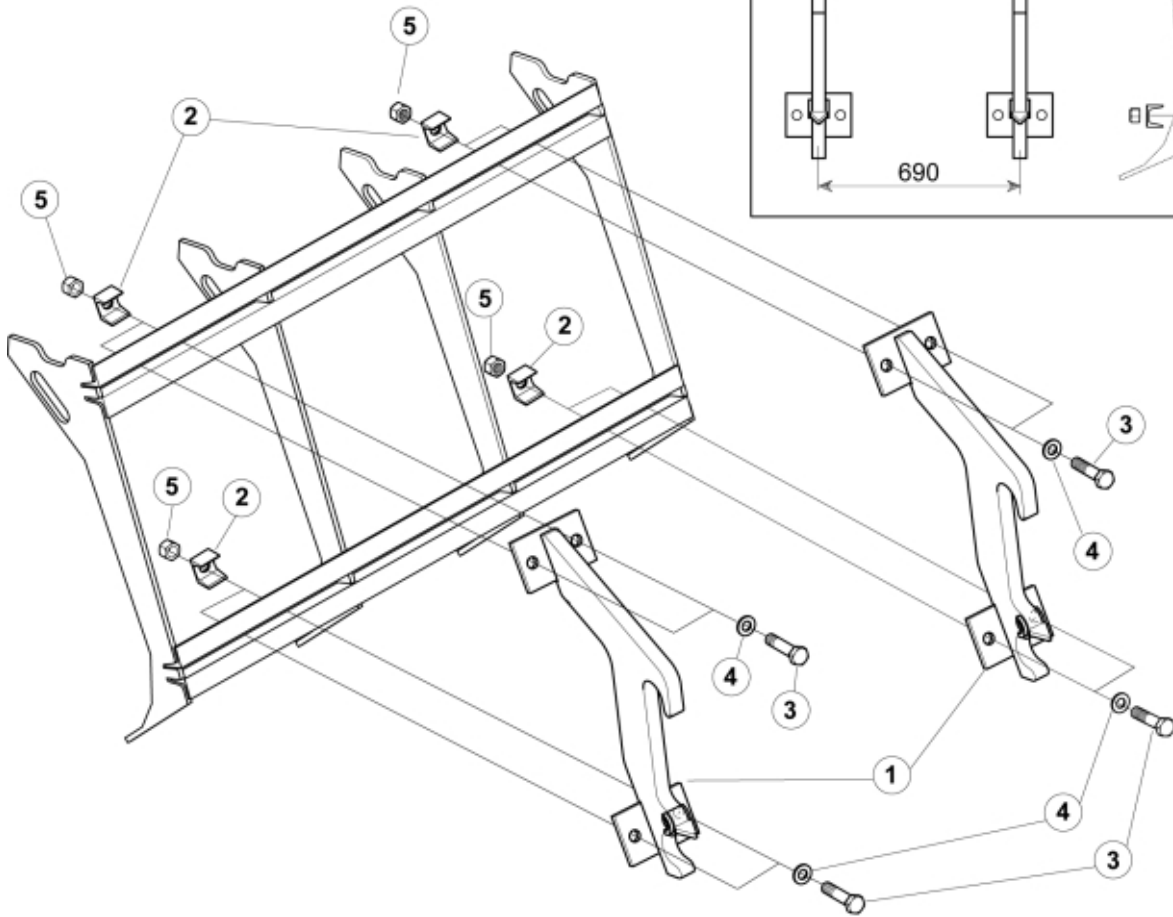

M 11254099

 Tightening torque:
385Nm / 283ft/lbs

Part assemblies Attachment SMS 27°

PartNo	Pos	Qty	Name	Specifications
11254099			Attachment SMS 27°	
60013502	1	1 PCS	• Attachment SMS 27°	Without bolts
60043593		1	• Screw kit	Q, Part is included in kit 11255098 Attachment kit Dieci Large, 11255234 Attachment kit Dieci Medium, 11255238 Attachment kit Dieci Small, 11255241 Attachment kit JLG Deutz, 11255233 Attachment kit Schäffer type SWH, 11255326 Attachment kit Weidemann, 11255184 Attachment kit CAT TH, 11255096 Attachment kit Merlo
60043157	2	8	•• Clamp	Part is included in kit 11255098 Attachment kit Dieci Large, 11255234 Attachment kit Dieci Medium, 11255238 Attachment kit Dieci Small, 11255241 Attachment kit JLG Deutz, 11255233 Attachment kit Schäffer type SWH, 11255326 Attachment kit Weidemann, 11255184 Attachment kit CAT TH, 11255096 Attachment kit Merlo, Part is included in kit 11255098 Attachment kit Dieci Large, 11255234 Attachment kit Dieci Medium, 11255238 Attachment kit Dieci Small, 11255241 Attachment kit JLG Deutz, 11255233 Attachment kit Schäffer type SWH, 11255326 Attachment kit Weidemann, 11255184 Attachment kit CAT TH, 11255096 Attachment kit Merlo
5050583	3	8	•• Screw	M6S M20x90, Part is included in kit 11255098 Attachment kit Dieci Large, 11255234 Attachment kit Dieci Medium, 11255238 Attachment kit Dieci Small, 11255241 Attachment kit JLG Deutz, 11255233 Attachment kit Schäffer type SWH, 11255326 Attachment kit Weidemann, 11255184 Attachment kit CAT TH, 11255096 Attachment kit Merlo
5013109	4	8	•• Washer	BRB 20 x 36 x 3, Part is included in kit 11255098 Attachment kit Dieci Large, 11255234 Attachment kit Dieci Medium, 11255238 Attachment kit Dieci Small, 11255241 Attachment kit JLG Deutz, 11255233 Attachment kit Schäffer type SWH, 11255326 Attachment kit Weidemann, 11255184 Attachment kit CAT TH, 11255096 Attachment kit Merlo, Part is included in kit 11255098 Attachment kit Dieci Large, 11255234 Attachment kit Dieci Medium, 11255238 Attachment kit Dieci Small, 11255241 Attachment kit JLG Deutz, 11255233 Attachment kit Schäffer type SWH, 11255326 Attachment kit Weidemann, 11255184 Attachment kit CAT TH, 11255096 Attachment kit Merlo