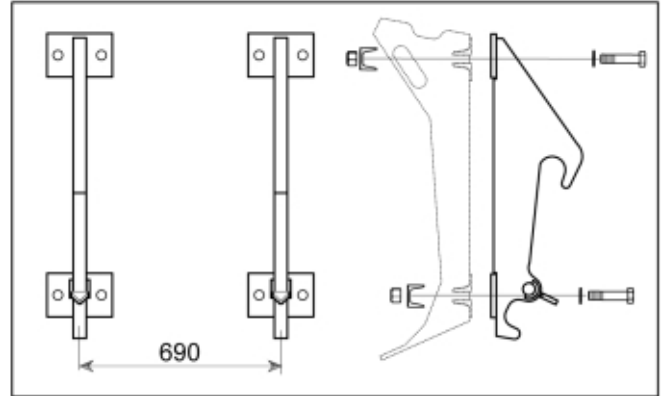

M 11254223

Tightening torque:
385Nm / 283ft/lbs

Part assemblies Attachment SMS 11°

PartNo	Pos	Qty	Name	Specifications
11254223		1	Attachment SMS 11°	
60015711	1	1 PCS	• Attachment SMS 11°	Without bolts
60043593		1	• Screw kit	Q, Part is included in kit 11255098 Attachment kit Dieci Large, 11255234 Attachment kit Dieci Medium, 11255238 Attachment kit Dieci Small, 11255241 Attachment kit JLG Deutz, 11255233 Attachment kit Schäffer type SWH, 11255326 Attachment kit Weidemann, 11255184 Attachment kit CAT TH, 11255096 Attachment kit Merlo
60043157	2	8	•• Clamp	Part is included in kit 11255098 Attachment kit Dieci Large, 11255234 Attachment kit Dieci Medium, 11255238 Attachment kit Dieci Small, 11255241 Attachment kit JLG Deutz, 11255233 Attachment kit Schäffer type SWH, 11255326 Attachment kit Weidemann, 11255184 Attachment kit CAT TH, 11255096 Attachment kit Merlo, Part is included in kit 11255098 Attachment kit Dieci Large, 11255234 Attachment kit Dieci Medium, 11255238 Attachment kit Dieci Small, 11255241 Attachment kit JLG Deutz, 11255233 Attachment kit Schäffer type SWH, 11255326 Attachment kit Weidemann, 11255184 Attachment kit CAT TH, 11255096 Attachment kit Merlo
5050583	3	8	•• Screw	M6S M20x90, Part is included in kit 11255098 Attachment kit Dieci Large, 11255234 Attachment kit Dieci Medium, 11255238 Attachment kit Dieci Small, 11255241 Attachment kit JLG Deutz, 11255233 Attachment kit Schäffer type SWH, 11255326 Attachment kit Weidemann, 11255184 Attachment kit CAT TH, 11255096 Attachment kit Merlo
5013109	4	8	•• Washer	BRB 20 x 36 x 3, Part is included in kit 11255098 Attachment kit Dieci Large, 11255234 Attachment kit Dieci Medium, 11255238 Attachment kit Dieci Small, 11255241 Attachment kit JLG Deutz, 11255233 Attachment kit Schäffer type SWH, 11255326 Attachment kit Weidemann, 11255184 Attachment kit CAT TH, 11255096 Attachment kit Merlo, Part is included in kit 11255098 Attachment kit Dieci Large, 11255234 Attachment kit Dieci Medium, 11255238 Attachment kit Dieci Small, 11255241 Attachment kit JLG Deutz, 11255233 Attachment kit Schäffer type SWH, 11255326 Attachment kit Weidemann, 11255184 Attachment kit CAT TH, 11255096 Attachment kit Merlo