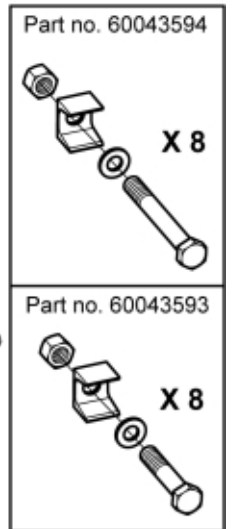

M 11254223

 Tightening torque:  
385Nm / 283ft/lbs

**Part assemblies** Attachment SMS 11°

PartNo	Pos	Qty	Name	Specifications
11254223		1	Attachment SMS 11°	
60015711	1	1 PCS	• Attachment SMS 11°	Without bolts
60043593		1	• Screw kit	Q, Part is included in kit 11255098 Attachment kit Dieci Large, 11255234 Attachment kit Dieci Medium, 11255238 Attachment kit Dieci Small, 11255241 Attachment kit JLG Deutz, 11255233 Attachment kit Schäffer type SWH, 11255326 Attachment kit Weidemann, 11255184 Attachment kit CAT TH, 11255096 Attachment kit Merlo
60043157	2	8	•• Clamp	Part is included in kit 11255098 Attachment kit Dieci Large, 11255234 Attachment kit Dieci Medium, 11255238 Attachment kit Dieci Small, 11255241 Attachment kit JLG Deutz, 11255233 Attachment kit Schäffer type SWH, 11255326 Attachment kit Weidemann, 11255184 Attachment kit CAT TH, 11255096 Attachment kit Merlo, Part is included in kit 11255098 Attachment kit Dieci Large, 11255234 Attachment kit Dieci Medium, 11255238 Attachment kit Dieci Small, 11255241 Attachment kit JLG Deutz, 11255233 Attachment kit Schäffer type SWH, 11255326 Attachment kit Weidemann, 11255184 Attachment kit CAT TH, 11255096 Attachment kit Merlo
5050583	3	8	•• Screw	M6S M20x90, Part is included in kit 11255098 Attachment kit Dieci Large, 11255234 Attachment kit Dieci Medium, 11255238 Attachment kit Dieci Small, 11255241 Attachment kit JLG Deutz, 11255233 Attachment kit Schäffer type SWH, 11255326 Attachment kit Weidemann, 11255184 Attachment kit CAT TH, 11255096 Attachment kit Merlo
5013109	4	8	•• Washer	BRB 20 x 36 x 3, Part is included in kit 11255098 Attachment kit Dieci Large, 11255234 Attachment kit Dieci Medium, 11255238 Attachment kit Dieci Small, 11255241 Attachment kit JLG Deutz, 11255233 Attachment kit Schäffer type SWH, 11255326 Attachment kit Weidemann, 11255184 Attachment kit CAT TH, 11255096 Attachment kit Merlo, Part is included in kit 11255098 Attachment kit Dieci Large, 11255234 Attachment kit Dieci Medium, 11255238 Attachment kit Dieci Small, 11255241 Attachment kit JLG Deutz, 11255233 Attachment kit Schäffer type SWH, 11255326 Attachment kit Weidemann, 11255184 Attachment kit CAT TH, 11255096 Attachment kit Merlo