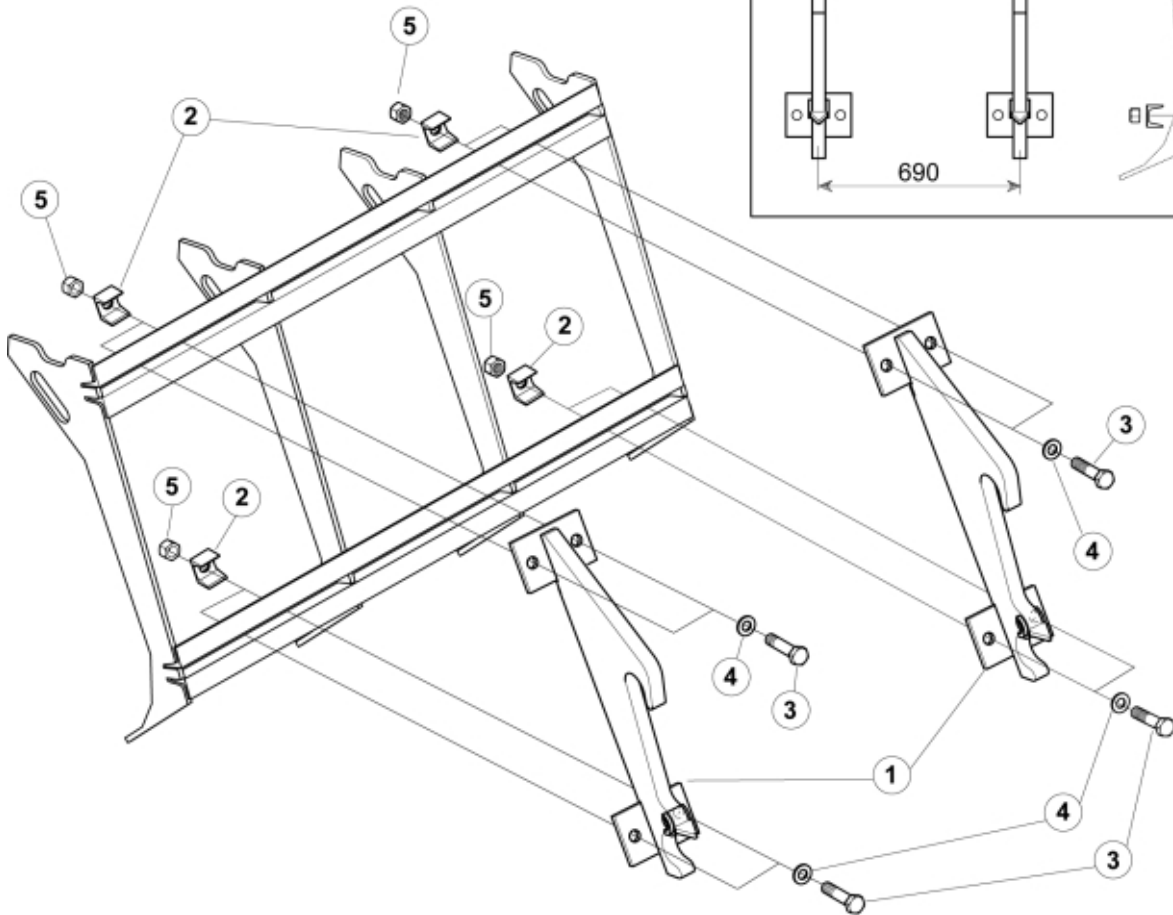

M 11254223

Tightening torque:
385Nm / 283ft/lbs

Part assemblies Attachment SMS 11°

PartNo	Pos	Qty	Name	Specifications
11254223		1	Attachment SMS 11°	
60015711	1	1 PCS	• Attachment SMS 11°	Without bolts
60043593		1	• Screw kit	Q, Part is included in kit 11255098 Attachment kit Dieci Large, 11255234 Attachment kit Dieci Medium, 11255238 Attachment kit Dieci Small, 11255241 Attachment kit JLG Deutz, 11255233 Attachment kit Schäffer type SWH, 11255326 Attachment kit Weidemann, 11255184 Attachment kit CAT TH, 11255096 Attachment kit Merlo
60043157	2	8	•• Clamp	Part is included in kit 11255098 Attachment kit Dieci Large, 11255234 Attachment kit Dieci Medium, 11255238 Attachment kit Dieci Small, 11255241 Attachment kit JLG Deutz, 11255233 Attachment kit Schäffer type SWH, 11255326 Attachment kit Weidemann, 11255184 Attachment kit CAT TH, 11255096 Attachment kit Merlo, Part is included in kit 11255098 Attachment kit Dieci Large, 11255234 Attachment kit Dieci Medium, 11255238 Attachment kit Dieci Small, 11255241 Attachment kit JLG Deutz, 11255233 Attachment kit Schäffer type SWH, 11255326 Attachment kit Weidemann, 11255184 Attachment kit CAT TH, 11255096 Attachment kit Merlo
5050583	3	8	•• Screw	M6S M20x90, Part is included in kit 11255098 Attachment kit Dieci Large, 11255234 Attachment kit Dieci Medium, 11255238 Attachment kit Dieci Small, 11255241 Attachment kit JLG Deutz, 11255233 Attachment kit Schäffer type SWH, 11255326 Attachment kit Weidemann, 11255184 Attachment kit CAT TH, 11255096 Attachment kit Merlo
5013109	4	8	•• Washer	BRB 20 x 36 x 3, Part is included in kit 11255098 Attachment kit Dieci Large, 11255234 Attachment kit Dieci Medium, 11255238 Attachment kit Dieci Small, 11255241 Attachment kit JLG Deutz, 11255233 Attachment kit Schäffer type SWH, 11255326 Attachment kit Weidemann, 11255184 Attachment kit CAT TH, 11255096 Attachment kit Merlo, Part is included in kit 11255098 Attachment kit Dieci Large, 11255234 Attachment kit Dieci Medium, 11255238 Attachment kit Dieci Small, 11255241 Attachment kit JLG Deutz, 11255233 Attachment kit Schäffer type SWH, 11255326 Attachment kit Weidemann, 11255184 Attachment kit CAT TH, 11255096 Attachment kit Merlo