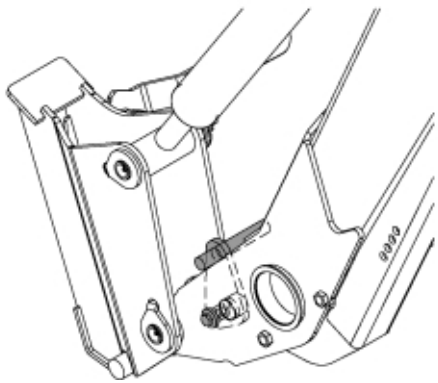

M 60018401

Part assemblies Mechanical Stop

PartNo	Pos	Qty	Name	Specifications
60018401		1 PCS	Mechanical Stop	
60017982	1	2 PCS	Mechanical Stop	
5002077	2	2	Screw	M6S 10x30
5013177	3	2	Washer	TBR SB 10.5x28x6