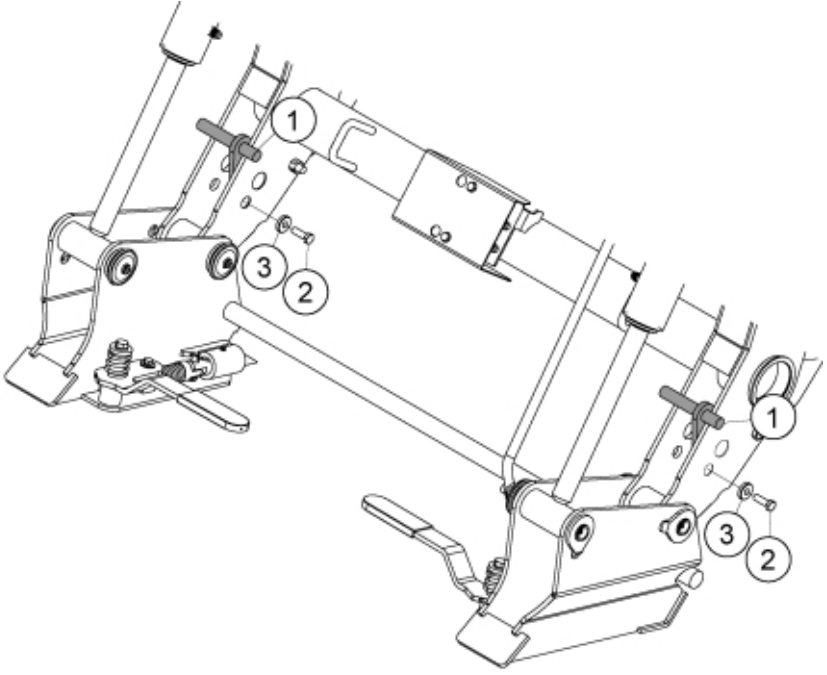

M 60018401

Part assemblies Mechanical Stop

PartNo	Pos	Qty	Name	Specifications
60018401		1 PCS	Mechanical Stop	
60017982	1	2 PCS	Mechanical Stop	
5002077	2	2	Screw	M6S 10x30
5013177	3	2	Washer	TBR SB 10.5x28x6