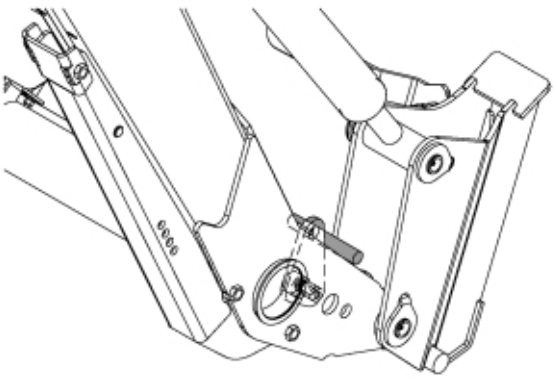

M 60018401

Part assemblies Mechanical Stop

PartNo	Pos	Qty	Name	Specifications
60018401		1 PCS	Mechanical Stop	
60017982	1	2 PCS	Mechanical Stop	
5002077	2	2	Screw	M6S 10x30
5013177	3	2	Washer	TBR SB 10.5x28x6