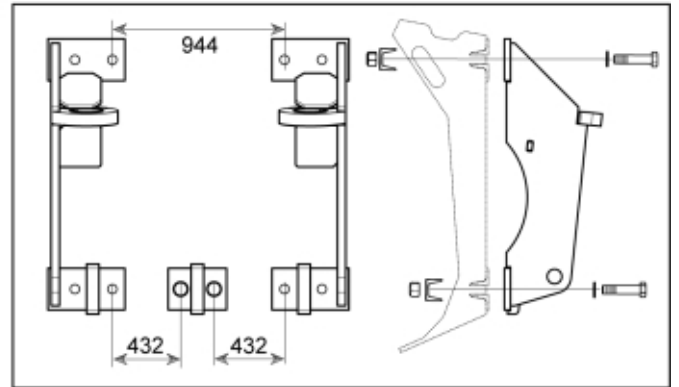

M 11254113

 Tightening torque:
385Nm / 283ft/lbs

Part no. 60043594

Part no. 60043593

Part assemblies Attachment Pin and Cone

PartNo	Pos	Qty	Name	Specifications
11254113		1	Attachment Pin and Cone	
60013450		1	• Attachment Pin and Cone 6°	Without bolts
60013448	1	1 PCS	•• Bracket LH	
60013444	2	1 PCS	•• Bracket RH	
60013432	3	1 PCS	•• Bracket	
60043595		1 PCS	• Screw kit	Centre Bracket, Part is included in kit 11255098 Attachment kit Dieci Large, 11255234 Attachment kit Dieci Medium
5050583	4	2	•• Screw	M6S M20x90, Part is included in kit 11255098 Attachment kit Dieci Large, 11255234 Attachment kit Dieci Medium, 11255238 Attachment kit Dieci Small, 11255241 Attachment kit JLG Deutz, 11255233 Attachment kit Schäffer type SWH, 11255326 Attachment kit Weidemann, 11255184 Attachment kit CAT TH, 11255096 Attachment kit Merlo, Part is included in kit 11255098 Attachment kit Dieci Large, 11255234 Attachment kit Dieci Medium, 11255238 Attachment kit Dieci Small, 11255241 Attachment kit JLG Deutz, 11255233 Attachment kit Schäffer type SWH, 11255326 Attachment kit Weidemann, 11255184 Attachment kit CAT TH, 11255096 Attachment kit Merlo
5051726	5	2	•• Screw	M6S M20x125, Part is included in kit 11255098 Attachment kit Dieci Large, 11255234 Attachment kit Dieci Medium, 11255238 Attachment kit Dieci Small, 11255241 Attachment kit JLG Deutz, 11255233 Attachment kit Schäffer type SWH, 11255326 Attachment kit Weidemann, 11255184 Attachment kit CAT TH, 11255096 Attachment kit Merlo, Part is included in kit 11255098 Attachment kit Dieci Large, 11255234 Attachment kit Dieci Medium, 11255238 Attachment kit Dieci Small, 11255241 Attachment kit JLG Deutz, 11255233 Attachment kit Schäffer type SWH, 11255326 Attachment kit Weidemann, 11255184 Attachment kit CAT TH, 11255096 Attachment kit Merlo