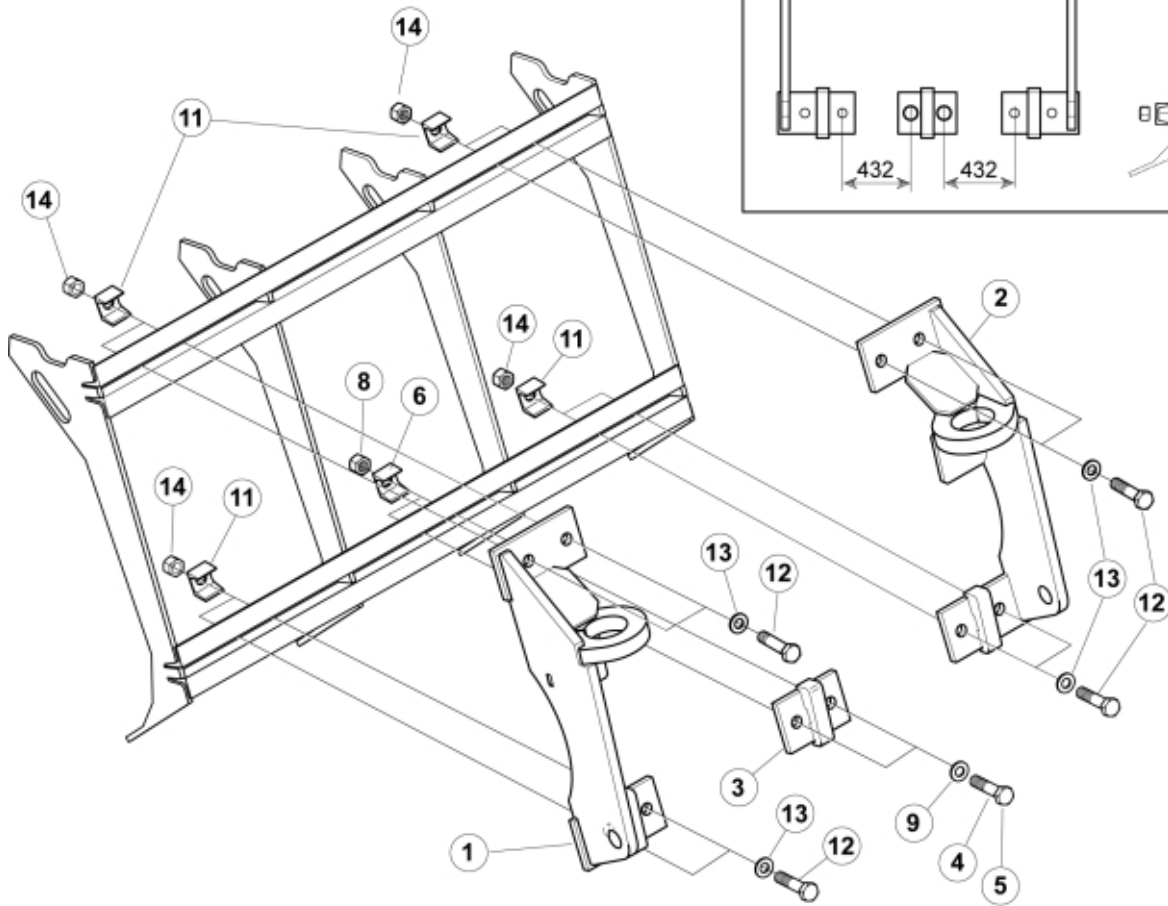

M 11254113

 Tightening torque:
385Nm / 283ft/lbs

Part no. 60043594

Part no. 60043593

Part assemblies Attachment Pin and Cone

PartNo	Pos	Qty	Name	Specifications
11254113		1	Attachment Pin and Cone	
60013450		1	• Attachment Pin and Cone 6°	Without bolts
60013448	1	1 PCS	•• Bracket LH	
60013444	2	1 PCS	•• Bracket RH	
60013432	3	1 PCS	•• Bracket	
60043595		1 PCS	• Screw kit	Centre Bracket, Part is included in kit 11255098 Attachment kit Dieci Large, 11255234 Attachment kit Dieci Medium
5050583	4	2	•• Screw	M6S M20x90, Part is included in kit 11255098 Attachment kit Dieci Large, 11255234 Attachment kit Dieci Medium, 11255238 Attachment kit Dieci Small, 11255241 Attachment kit JLG Deutz, 11255233 Attachment kit Schäffer type SWH, 11255326 Attachment kit Weidemann, 11255184 Attachment kit CAT TH, 11255096 Attachment kit Merlo, Part is included in kit 11255098 Attachment kit Dieci Large, 11255234 Attachment kit Dieci Medium, 11255238 Attachment kit Dieci Small, 11255241 Attachment kit JLG Deutz, 11255233 Attachment kit Schäffer type SWH, 11255326 Attachment kit Weidemann, 11255184 Attachment kit CAT TH, 11255096 Attachment kit Merlo
5051726	5	2	•• Screw	M6S M20x125, Part is included in kit 11255098 Attachment kit Dieci Large, 11255234 Attachment kit Dieci Medium, 11255238 Attachment kit Dieci Small, 11255241 Attachment kit JLG Deutz, 11255233 Attachment kit Schäffer type SWH, 11255326 Attachment kit Weidemann, 11255184 Attachment kit CAT TH, 11255096 Attachment kit Merlo, Part is included in kit 11255098 Attachment kit Dieci Large, 11255234 Attachment kit Dieci Medium, 11255238 Attachment kit Dieci Small, 11255241 Attachment kit JLG Deutz, 11255233 Attachment kit Schäffer type SWH, 11255326 Attachment kit Weidemann, 11255184 Attachment kit CAT TH, 11255096 Attachment kit Merlo