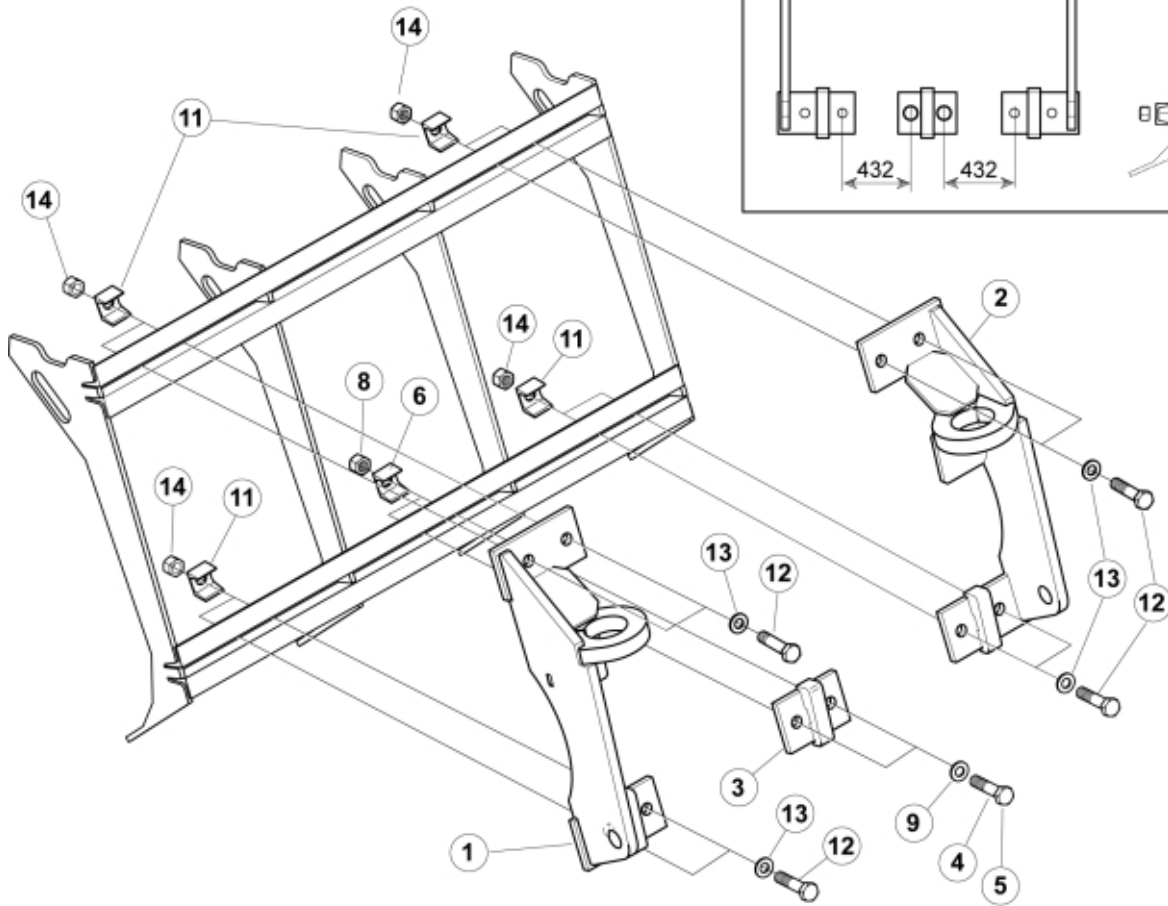

M 11254113

 Tightening torque:
385Nm / 283ft/lbs

Part assemblies Attachment Pin and Cone

PartNo	Pos	Qty	Name	Specifications
11254113		1	Attachment Pin and Cone	
60013450		1	• Attachment Pin and Cone 6°	Without bolts
60013448	1	1 PCS	•• Bracket LH	
60013444	2	1 PCS	•• Bracket RH	
60013432	3	1 PCS	•• Bracket	
60043595		1 PCS	• Screw kit	Centre Bracket, Part is included in kit 11255098 Attachment kit Dieci Large, 11255234 Attachment kit Dieci Medium
5050583	4	2	•• Screw	M6S M20x90, Part is included in kit 11255098 Attachment kit Dieci Large, 11255234 Attachment kit Dieci Medium, 11255238 Attachment kit Dieci Small, 11255241 Attachment kit JLG Deutz, 11255233 Attachment kit Schäffer type SWH, 11255326 Attachment kit Weidemann, 11255184 Attachment kit CAT TH, 11255096 Attachment kit Merlo, Part is included in kit 11255098 Attachment kit Dieci Large, 11255234 Attachment kit Dieci Medium, 11255238 Attachment kit Dieci Small, 11255241 Attachment kit JLG Deutz, 11255233 Attachment kit Schäffer type SWH, 11255326 Attachment kit Weidemann, 11255184 Attachment kit CAT TH, 11255096 Attachment kit Merlo
5051726	5	2	•• Screw	M6S M20x125, Part is included in kit 11255098 Attachment kit Dieci Large, 11255234 Attachment kit Dieci Medium, 11255238 Attachment kit Dieci Small, 11255241 Attachment kit JLG Deutz, 11255233 Attachment kit Schäffer type SWH, 11255326 Attachment kit Weidemann, 11255184 Attachment kit CAT TH, 11255096 Attachment kit Merlo, Part is included in kit 11255098 Attachment kit Dieci Large, 11255234 Attachment kit Dieci Medium, 11255238 Attachment kit Dieci Small, 11255241 Attachment kit JLG Deutz, 11255233 Attachment kit Schäffer type SWH, 11255326 Attachment kit Weidemann, 11255184 Attachment kit CAT TH, 11255096 Attachment kit Merlo