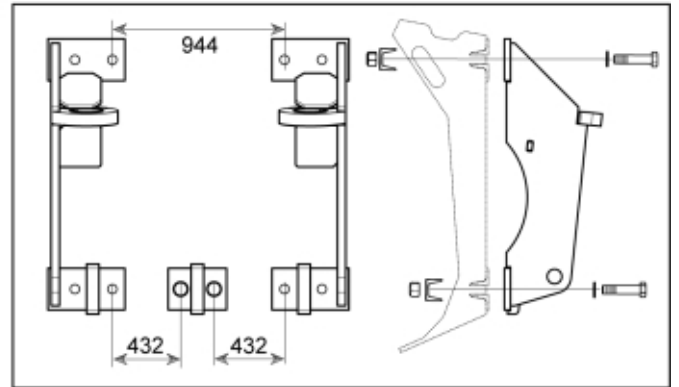

M 11254113

 Tightening torque:
385Nm / 283ft/lbs

Part assemblies Attachment Pin and Cone

PartNo	Pos	Qty	Name	Specifications
11254113		1	Attachment Pin and Cone	
60013450		1	• Attachment Pin and Cone 6°	Without bolts
60013448	1	1 PCS	•• Bracket LH	
60013444	2	1 PCS	•• Bracket RH	
60013432	3	1 PCS	•• Bracket	
60043595		1 PCS	• Screw kit	Centre Bracket, Part is included in kit 11255098 Attachment kit Dieci Large, 11255234 Attachment kit Dieci Medium
5050583	4	2	•• Screw	M6S M20x90, Part is included in kit 11255098 Attachment kit Dieci Large, 11255234 Attachment kit Dieci Medium, 11255238 Attachment kit Dieci Small, 11255241 Attachment kit JLG Deutz, 11255233 Attachment kit Schäffer type SWH, 11255326 Attachment kit Weidemann, 11255184 Attachment kit CAT TH, 11255096 Attachment kit Merlo, Part is included in kit 11255098 Attachment kit Dieci Large, 11255234 Attachment kit Dieci Medium, 11255238 Attachment kit Dieci Small, 11255241 Attachment kit JLG Deutz, 11255233 Attachment kit Schäffer type SWH, 11255326 Attachment kit Weidemann, 11255184 Attachment kit CAT TH, 11255096 Attachment kit Merlo
5051726	5	2	•• Screw	M6S M20x125, Part is included in kit 11255098 Attachment kit Dieci Large, 11255234 Attachment kit Dieci Medium, 11255238 Attachment kit Dieci Small, 11255241 Attachment kit JLG Deutz, 11255233 Attachment kit Schäffer type SWH, 11255326 Attachment kit Weidemann, 11255184 Attachment kit CAT TH, 11255096 Attachment kit Merlo, Part is included in kit 11255098 Attachment kit Dieci Large, 11255234 Attachment kit Dieci Medium, 11255238 Attachment kit Dieci Small, 11255241 Attachment kit JLG Deutz, 11255233 Attachment kit Schäffer type SWH, 11255326 Attachment kit Weidemann, 11255184 Attachment kit CAT TH, 11255096 Attachment kit Merlo