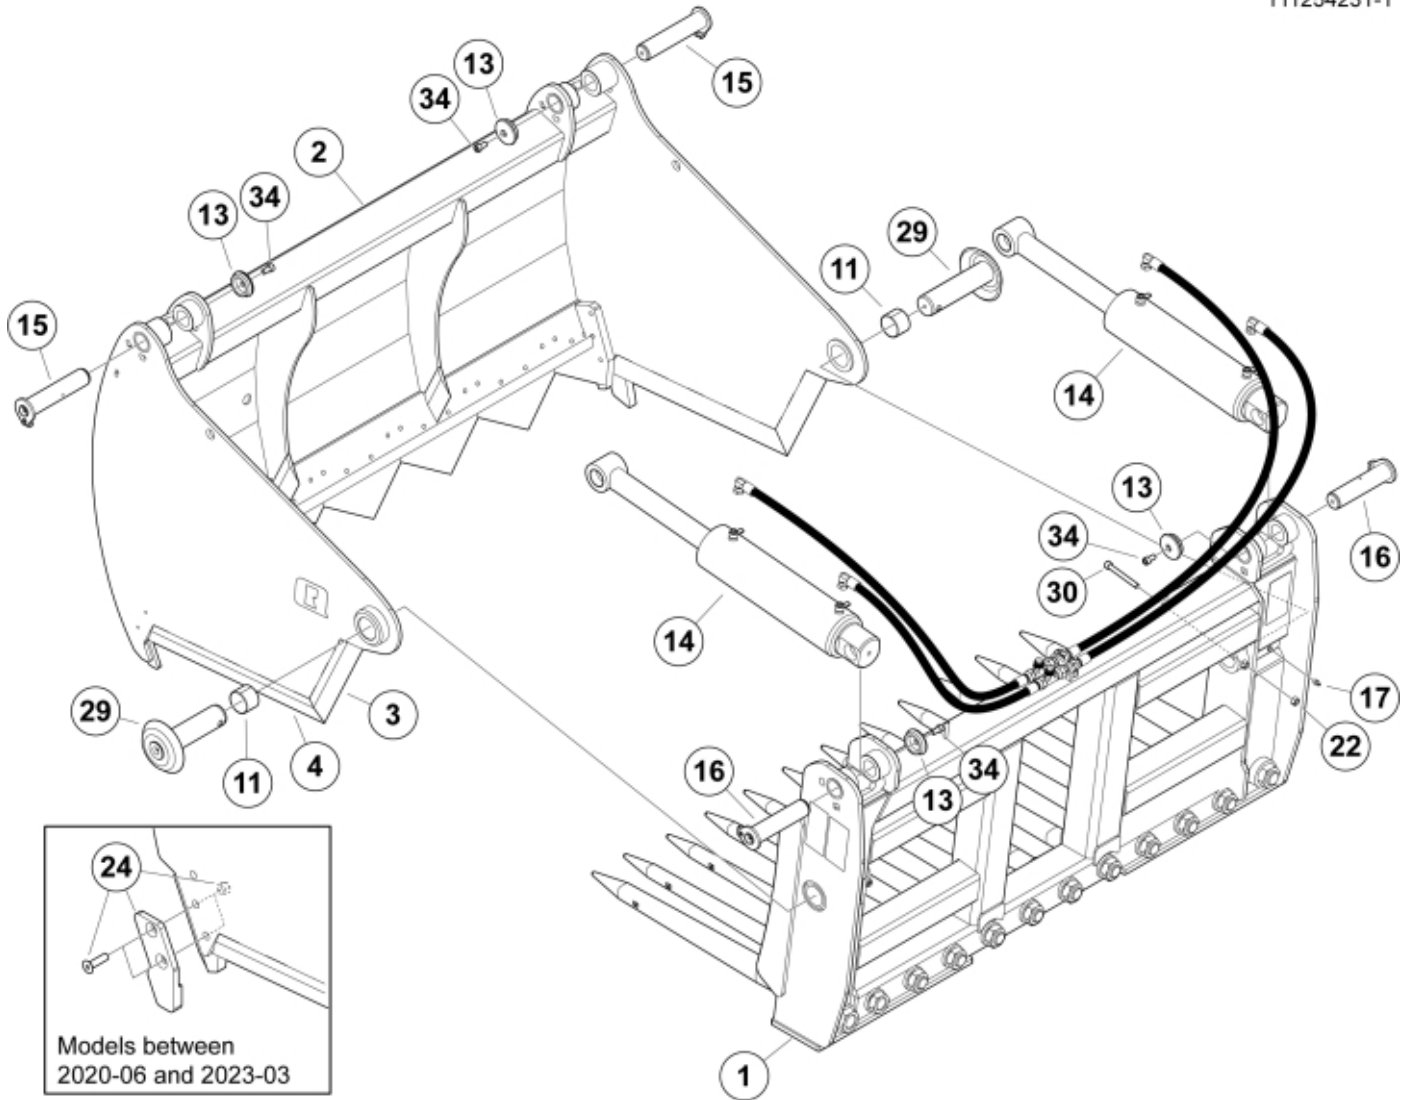

r11254231-1

r11254224\_4226\_4228\_4229\_4231\_4234\_4237\_5844\_5960\_5961\_5962-2

Part assemblies		Silocut M+ 175 Forged tines		
Specification		Year From: 01/08/2016 00:00:00		
PartNo	Pos	Qty	Name	Specifications
11254231		1	Silocut M+ 175 Forged tines	01/08/2016 00:00:00
60015818-17	1	1	Frame, without tines	
60071107-17	2	1 PCS	Jaw	
11261263	3	2	• Cutting edge	
60060723	4	2	• Cutting edge	
5013101	8	2	Washer	BRB 8,4 x 16
5011553	9	2	Nut	M6M M8 Loc-king
5018909	11	2	Bushing	
5050610	12	30	Screw	MF6S 12.9 fzb M12x20
5215131	13	4	Locking cover	
60014195-1	14	2	Cylinder	Glossy Black, 05/02/2026 00:00:00
9020124	15	2	Pin cpl.	
9020126	16	2	Pin cpl.	
5023005	17	2	Greaser	M 10 x 1
5028031	18	2	T-Adapter	
11120580	19	2	Adapter cpl.	
10378387		1	Hose kit	
9032501	20	2	• Hose	3/8" L=930mm
9032502	21	2	• Hose	3/8" L=1280mm
5011554	22	2	Nut	Loc-King M10
60014466-22	23	1	Cutting edge	L=500mm
60092323	24	1	Service kit	
		1	• Tooth	
		1	• Tooth	
		4	• Screw	
		4	• Nut	M12 Loc
11262627-22	26	1	Cutting edge LH	125mm
11262629-22	27	4	Cutting edge	250mm
11262628-22	28	1	Cutting edge RH	125mm
11262660	29	2	Pin	
5004956	30	2	Screw	MC6S M10 x 90
5022177	31	1	Cable tie	Red
5022179	32	1	Cable tie	Blue
5004917	34	4	Screw	
5016968	35	2	Hose clamp	
11136516	39	2	Warning decal	
11137324	40	1	Warning decal	"Keep cutting edges sharp"
60018712	41	1	Warning decal	
1123673	42	1	Warning decal	
1123674	43	1	Warning decal	"Read manual"
11137135	44	1	Decal	Silocut
11137184	45	2	Decal	175 SG
11136459	46	1	Warning decal	Only for North Am. Warning triangle
11136447	47	2	Warning decal	Only for North Am. DANGER