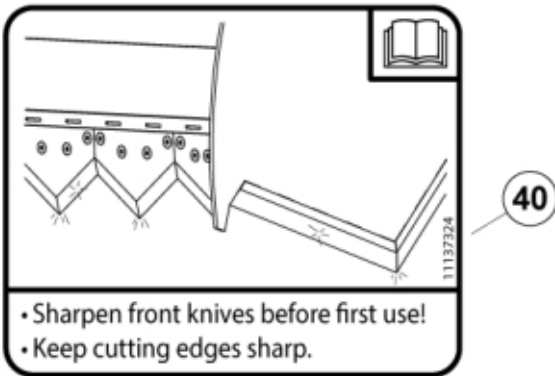

r11254231-1

r11254224\_4226\_4228\_4229\_4231\_4234\_4237\_5844\_5960\_5961\_5962-2

Part assemblies		Silocut M+ 175 Forged tines		
Specification		Year From: 01/08/2016 00:00:00		
PartNo	Pos	Qty	Name	Specifications
11254231		1	Silocut M+ 175 Forged tines	01/08/2016 00:00:00
60015818-17	1	1	Frame, without tines	
60071107-17	2	1 PCS	Jaw	
11261263	3	2	• Cutting edge	
60060723	4	2	• Cutting edge	
5013101	8	2	Washer	BRB 8,4 x 16
5011553	9	2	Nut	M6M M8 Loc-king
5018909	11	2	Bushing	
5050610	12	30	Screw	MF6S 12.9 fzb M12x20
5215131	13	4	Locking cover	
60014195-1	14	2	Cylinder	Glossy Black, 05/02/2026 00:00:00
9020124	15	2	Pin cpl.	
9020126	16	2	Pin cpl.	
5023005	17	2	Greaser	M 10 x 1
5028031	18	2	T-Adapter	
11120580	19	2	Adapter cpl.	
10378387		1	Hose kit	
9032501	20	2	• Hose	3/8" L=930mm
9032502	21	2	• Hose	3/8" L=1280mm
5011554	22	2	Nut	Loc-King M10
60014466-22	23	1	Cutting edge	L=500mm
60092323	24	1	Service kit	
		1	• Tooth	
		1	• Tooth	
		4	• Screw	
		4	• Nut	M12 Loc
11262627-22	26	1	Cutting edge LH	125mm
11262629-22	27	4	Cutting edge	250mm
11262628-22	28	1	Cutting edge RH	125mm
11262660	29	2	Pin	
5004956	30	2	Screw	MC6S M10 x 90
5022177	31	1	Cable tie	Red
5022179	32	1	Cable tie	Blue
5004917	34	4	Screw	
5016968	35	2	Hose clamp	
11136516	39	2	Warning decal	
11137324	40	1	Warning decal	"Keep cutting edges sharp"
60018712	41	1	Warning decal	
1123673	42	1	Warning decal	
1123674	43	1	Warning decal	"Read manual"
11137135	44	1	Decal	Silocut
11137184	45	2	Decal	175 SG
11136459	46	1	Warning decal	Only for North Am. Warning triangle
11136447	47	2	Warning decal	Only for North Am. DANGER