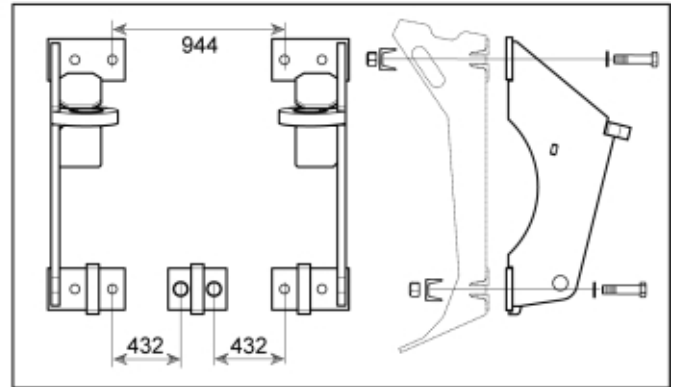

M 11254621

 Tightening torque:
385Nm / 283ft/lbs

Part assemblies Attachment Pin and Cone

PartNo	Pos	Qty	Name	Specifications
11254621		1	Attachment Pin and Cone	
60018650		1 PCS	• Attachment Pin and Cone 14°	Without bolts
60018651	1	1 PCS	•• Bracket LH	
60018652	2	1 PCS	•• Bracket RH	
60018653	3	1 PCS	•• Bracket	
60043595		1 PCS	Screw kit	Centre Bracket, Part is included in kit 11255098 Attachment kit Dieci Large, 11255234 Attachment kit Dieci Medium
5050583	4	2	•• Screw	M6S M20x90, Part is included in kit 11255098 Attachment kit Dieci Large, 11255234 Attachment kit Dieci Medium, 11255238 Attachment kit Dieci Small, 11255241 Attachment kit JLG Deutz, 11255233 Attachment kit Schäffer type SWH, 11255326 Attachment kit Weidemann, 11255184 Attachment kit CAT TH, 11255096 Attachment kit Merlo, Part is included in kit 11255098 Attachment kit Dieci Large, 11255234 Attachment kit Dieci Medium, 11255238 Attachment kit Dieci Small, 11255241 Attachment kit JLG Deutz, 11255233 Attachment kit Schäffer type SWH, 11255326 Attachment kit Weidemann, 11255184 Attachment kit CAT TH, 11255096 Attachment kit Merlo
5051726	5	2	•• Screw	M6S M20x125, Part is included in kit 11255098 Attachment kit Dieci Large, 11255234 Attachment kit Dieci Medium, 11255238 Attachment kit Dieci Small, 11255241 Attachment kit JLG Deutz, 11255233 Attachment kit Schäffer type SWH, 11255326 Attachment kit Weidemann, 11255184 Attachment kit CAT TH, 11255096 Attachment kit Merlo, Part is included in kit 11255098 Attachment kit Dieci Large, 11255234 Attachment kit Dieci Medium, 11255238 Attachment kit Dieci Small, 11255241 Attachment kit JLG Deutz, 11255233 Attachment kit Schäffer type SWH, 11255326 Attachment kit Weidemann, 11255184 Attachment kit CAT TH, 11255096 Attachment kit Merlo