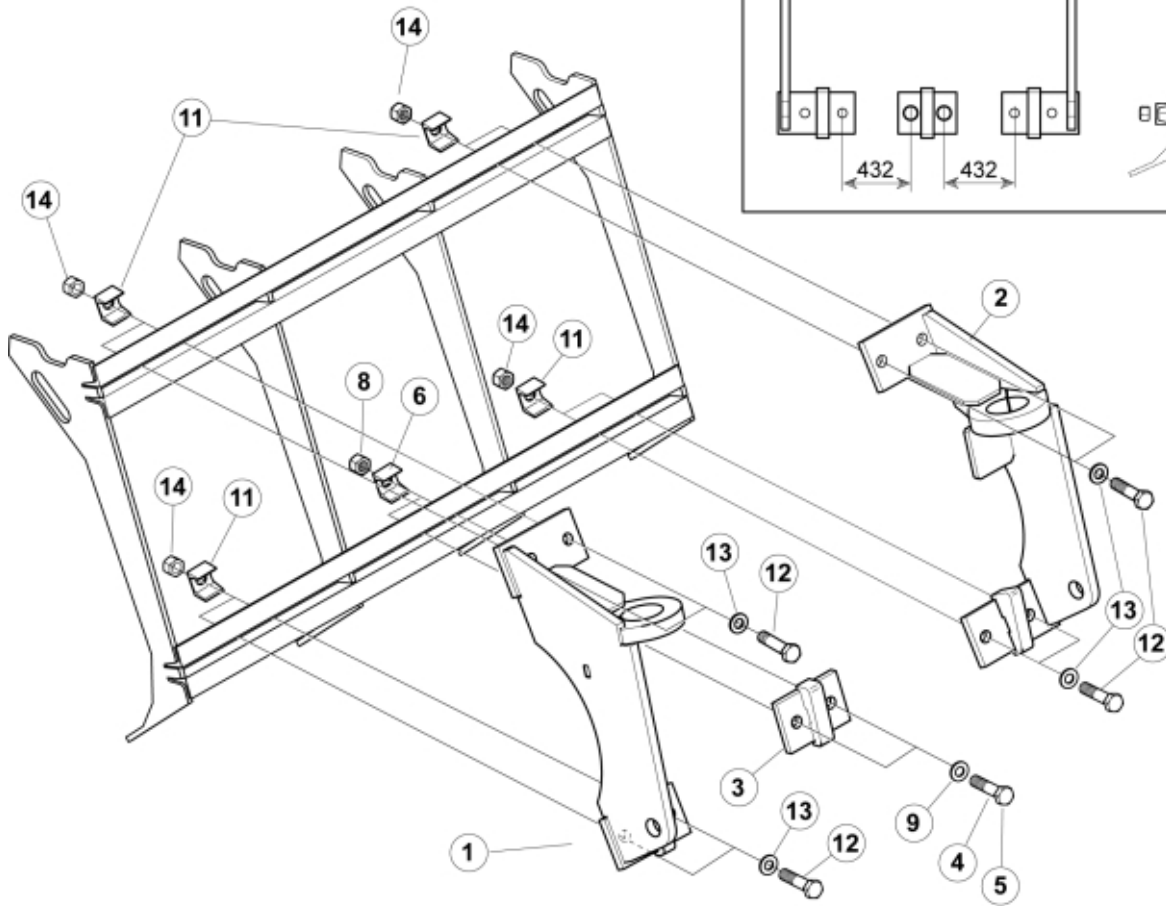

M 11254621

 Tightening torque:
385Nm / 283ft/lbs

Part assemblies Attachment Pin and Cone

PartNo	Pos	Qty	Name	Specifications
11254621		1	Attachment Pin and Cone	
60018650		1 PCS	• Attachment Pin and Cone 14°	Without bolts
60018651	1	1 PCS	•• Bracket LH	
60018652	2	1 PCS	•• Bracket RH	
60018653	3	1 PCS	•• Bracket	
60043595		1 PCS	Screw kit	Centre Bracket, Part is included in kit 11255098 Attachment kit Dieci Large, 11255234 Attachment kit Dieci Medium
5050583	4	2	•• Screw	M6S M20x90, Part is included in kit 11255098 Attachment kit Dieci Large, 11255234 Attachment kit Dieci Medium, 11255238 Attachment kit Dieci Small, 11255241 Attachment kit JLG Deutz, 11255233 Attachment kit Schäffer type SWH, 11255326 Attachment kit Weidemann, 11255184 Attachment kit CAT TH, 11255096 Attachment kit Merlo, Part is included in kit 11255098 Attachment kit Dieci Large, 11255234 Attachment kit Dieci Medium, 11255238 Attachment kit Dieci Small, 11255241 Attachment kit JLG Deutz, 11255233 Attachment kit Schäffer type SWH, 11255326 Attachment kit Weidemann, 11255184 Attachment kit CAT TH, 11255096 Attachment kit Merlo
5051726	5	2	•• Screw	M6S M20x125, Part is included in kit 11255098 Attachment kit Dieci Large, 11255234 Attachment kit Dieci Medium, 11255238 Attachment kit Dieci Small, 11255241 Attachment kit JLG Deutz, 11255233 Attachment kit Schäffer type SWH, 11255326 Attachment kit Weidemann, 11255184 Attachment kit CAT TH, 11255096 Attachment kit Merlo, Part is included in kit 11255098 Attachment kit Dieci Large, 11255234 Attachment kit Dieci Medium, 11255238 Attachment kit Dieci Small, 11255241 Attachment kit JLG Deutz, 11255233 Attachment kit Schäffer type SWH, 11255326 Attachment kit Weidemann, 11255184 Attachment kit CAT TH, 11255096 Attachment kit Merlo