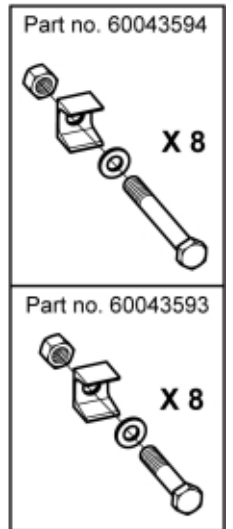

M 11254222

 Tightening torque:
385Nm / 283ft/lbs

Part assemblies		Attachment kit Euro 2°		
Specification		Year To: 01/04/2022 00:00:00		
PartNo	Pos	Qty	Name	Specifications
11254222			Attachment kit Euro 2°	01/04/2022 00:00:00
60015678	1	1 PCS	• Attachment	Without bolts
60043593		1	• Screw kit	Q, Part is included in kit 11255098 Attachment kit Dieci Large, 11255234 Attachment kit Dieci Medium, 11255238 Attachment kit Dieci Small, 11255241 Attachment kit JLG Deutz, 11255233 Attachment kit Schäffer type SWH, 11255326 Attachment kit Weidemann, 11255184 Attachment kit CAT TH, 11255096 Attachment kit Merlo
60043157	2	8	•• Clamp	Part is included in kit 11255098 Attachment kit Dieci Large, 11255234 Attachment kit Dieci Medium, 11255238 Attachment kit Dieci Small, 11255241 Attachment kit JLG Deutz, 11255233 Attachment kit Schäffer type SWH, 11255326 Attachment kit Weidemann, 11255184 Attachment kit CAT TH, 11255096 Attachment kit Merlo, Part is included in kit 11255098 Attachment kit Dieci Large, 11255234 Attachment kit Dieci Medium, 11255238 Attachment kit Dieci Small, 11255241 Attachment kit JLG Deutz, 11255233 Attachment kit Schäffer type SWH, 11255326 Attachment kit Weidemann, 11255184 Attachment kit CAT TH, 11255096 Attachment kit Merlo
5050583	3	8	•• Screw	M6S M20x90, Part is included in kit 11255098 Attachment kit Dieci Large, 11255234 Attachment kit Dieci Medium, 11255238 Attachment kit Dieci Small, 11255241 Attachment kit JLG Deutz, 11255233 Attachment kit Schäffer type SWH, 11255326 Attachment kit Weidemann, 11255184 Attachment kit CAT TH, 11255096 Attachment kit Merlo
5013109	4	8	•• Washer	BRB 20 x 36 x 3, Part is included in kit 11255098 Attachment kit Dieci Large, 11255234 Attachment kit Dieci Medium, 11255238 Attachment kit Dieci Small, 11255241 Attachment kit JLG Deutz, 11255233 Attachment kit Schäffer type SWH, 11255326 Attachment kit Weidemann, 11255184 Attachment kit CAT TH, 11255096 Attachment kit Merlo, Part is included in kit 11255098 Attachment kit Dieci Large, 11255234 Attachment kit Dieci Medium, 11255238 Attachment kit Dieci Small, 11255241 Attachment kit JLG Deutz, 11255233 Attachment kit Schäffer type SWH, 11255326 Attachment kit Weidemann, 11255184 Attachment kit CAT TH, 11255096 Attachment kit Merlo