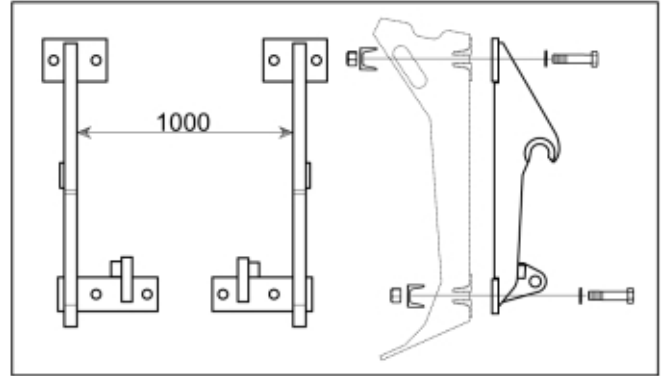

M 11254222

 Tightening torque:
385Nm / 283ft/lbs

Part assemblies		Attachment kit Euro 2°		
Specification		Year To: 01/04/2022 00:00:00		
PartNo	Pos	Qty	Name	Specifications
11254222			Attachment kit Euro 2°	01/04/2022 00:00:00
60015678	1	1 PCS	• Attachment	Without bolts
60043593		1	• Screw kit	Q, Part is included in kit 11255098 Attachment kit Dieci Large, 11255234 Attachment kit Dieci Medium, 11255238 Attachment kit Dieci Small, 11255241 Attachment kit JLG Deutz, 11255233 Attachment kit Schäffer type SWH, 11255326 Attachment kit Weidemann, 11255184 Attachment kit CAT TH, 11255096 Attachment kit Merlo
60043157	2	8	•• Clamp	Part is included in kit 11255098 Attachment kit Dieci Large, 11255234 Attachment kit Dieci Medium, 11255238 Attachment kit Dieci Small, 11255241 Attachment kit JLG Deutz, 11255233 Attachment kit Schäffer type SWH, 11255326 Attachment kit Weidemann, 11255184 Attachment kit CAT TH, 11255096 Attachment kit Merlo, Part is included in kit 11255098 Attachment kit Dieci Large, 11255234 Attachment kit Dieci Medium, 11255238 Attachment kit Dieci Small, 11255241 Attachment kit JLG Deutz, 11255233 Attachment kit Schäffer type SWH, 11255326 Attachment kit Weidemann, 11255184 Attachment kit CAT TH, 11255096 Attachment kit Merlo
5050583	3	8	•• Screw	M6S M20x90, Part is included in kit 11255098 Attachment kit Dieci Large, 11255234 Attachment kit Dieci Medium, 11255238 Attachment kit Dieci Small, 11255241 Attachment kit JLG Deutz, 11255233 Attachment kit Schäffer type SWH, 11255326 Attachment kit Weidemann, 11255184 Attachment kit CAT TH, 11255096 Attachment kit Merlo
5013109	4	8	•• Washer	BRB 20 x 36 x 3, Part is included in kit 11255098 Attachment kit Dieci Large, 11255234 Attachment kit Dieci Medium, 11255238 Attachment kit Dieci Small, 11255241 Attachment kit JLG Deutz, 11255233 Attachment kit Schäffer type SWH, 11255326 Attachment kit Weidemann, 11255184 Attachment kit CAT TH, 11255096 Attachment kit Merlo, Part is included in kit 11255098 Attachment kit Dieci Large, 11255234 Attachment kit Dieci Medium, 11255238 Attachment kit Dieci Small, 11255241 Attachment kit JLG Deutz, 11255233 Attachment kit Schäffer type SWH, 11255326 Attachment kit Weidemann, 11255184 Attachment kit CAT TH, 11255096 Attachment kit Merlo