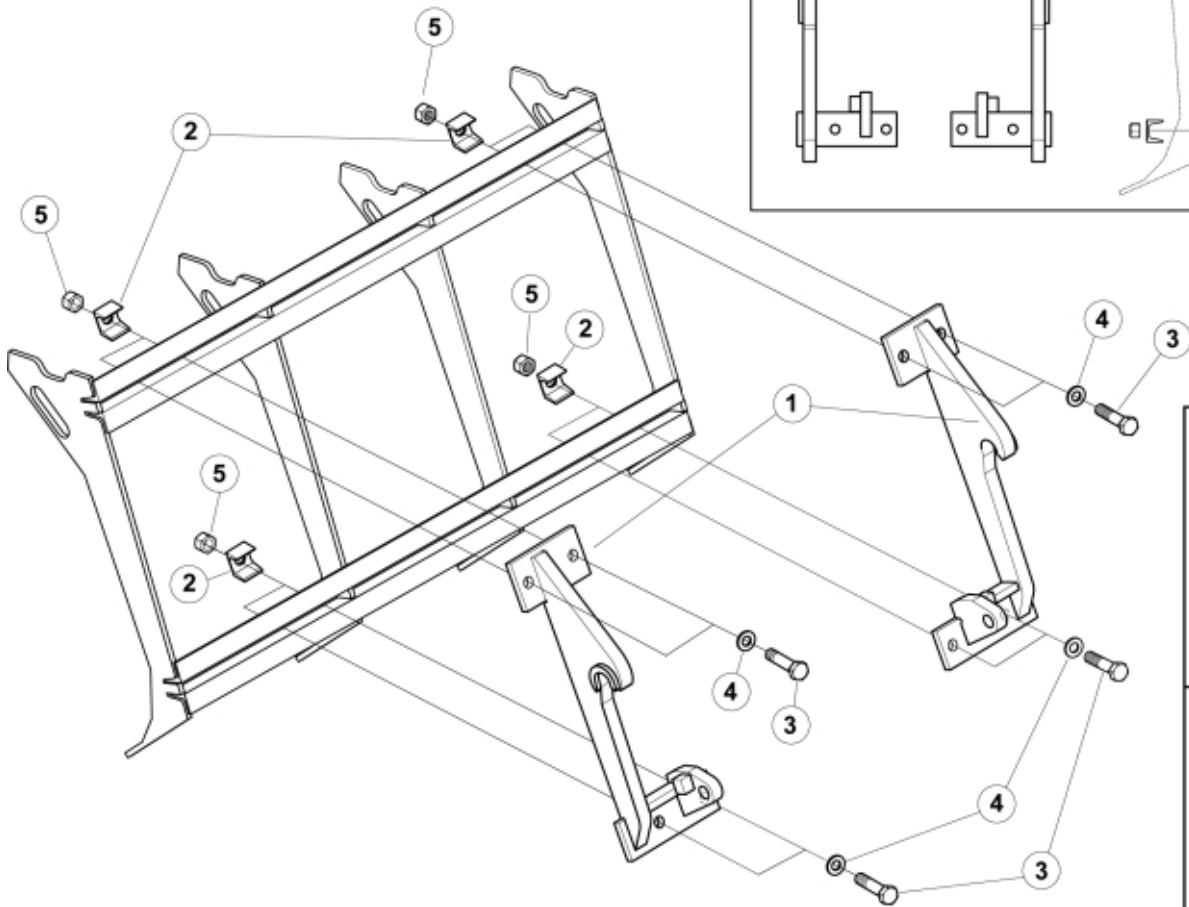

M 11254222

 Tightening torque:
385Nm / 283ft/lbs

Part assemblies		Attachment kit Euro 2°		
Specification		Year To: 01/04/2022 00:00:00		
PartNo	Pos	Qty	Name	Specifications
11254222			Attachment kit Euro 2°	01/04/2022 00:00:00
60015678	1	1 PCS	• Attachment	Without bolts
60043593		1	• Screw kit	Q, Part is included in kit 11255098 Attachment kit Dieci Large, 11255234 Attachment kit Dieci Medium, 11255238 Attachment kit Dieci Small, 11255241 Attachment kit JLG Deutz, 11255233 Attachment kit Schäffer type SWH, 11255326 Attachment kit Weidemann, 11255184 Attachment kit CAT TH, 11255096 Attachment kit Merlo
60043157	2	8	•• Clamp	Part is included in kit 11255098 Attachment kit Dieci Large, 11255234 Attachment kit Dieci Medium, 11255238 Attachment kit Dieci Small, 11255241 Attachment kit JLG Deutz, 11255233 Attachment kit Schäffer type SWH, 11255326 Attachment kit Weidemann, 11255184 Attachment kit CAT TH, 11255096 Attachment kit Merlo, Part is included in kit 11255098 Attachment kit Dieci Large, 11255234 Attachment kit Dieci Medium, 11255238 Attachment kit Dieci Small, 11255241 Attachment kit JLG Deutz, 11255233 Attachment kit Schäffer type SWH, 11255326 Attachment kit Weidemann, 11255184 Attachment kit CAT TH, 11255096 Attachment kit Merlo
5050583	3	8	•• Screw	M6S M20x90, Part is included in kit 11255098 Attachment kit Dieci Large, 11255234 Attachment kit Dieci Medium, 11255238 Attachment kit Dieci Small, 11255241 Attachment kit JLG Deutz, 11255233 Attachment kit Schäffer type SWH, 11255326 Attachment kit Weidemann, 11255184 Attachment kit CAT TH, 11255096 Attachment kit Merlo
5013109	4	8	•• Washer	BRB 20 x 36 x 3, Part is included in kit 11255098 Attachment kit Dieci Large, 11255234 Attachment kit Dieci Medium, 11255238 Attachment kit Dieci Small, 11255241 Attachment kit JLG Deutz, 11255233 Attachment kit Schäffer type SWH, 11255326 Attachment kit Weidemann, 11255184 Attachment kit CAT TH, 11255096 Attachment kit Merlo, Part is included in kit 11255098 Attachment kit Dieci Large, 11255234 Attachment kit Dieci Medium, 11255238 Attachment kit Dieci Small, 11255241 Attachment kit JLG Deutz, 11255233 Attachment kit Schäffer type SWH, 11255326 Attachment kit Weidemann, 11255184 Attachment kit CAT TH, 11255096 Attachment kit Merlo