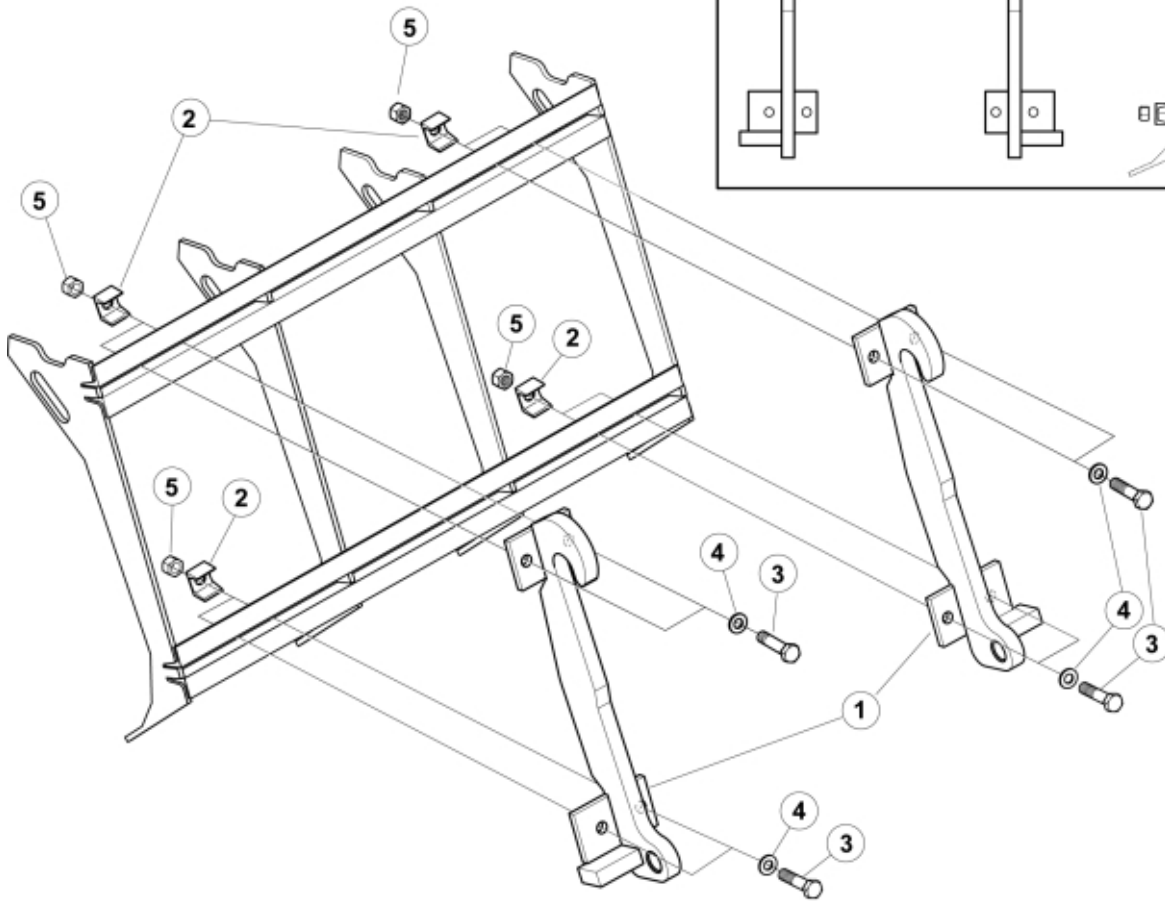

M 11254125

 Tightening torque:
385Nm / 283ft/lbs

Part assemblies Attachment kit JCB Qfit

PartNo	Pos	Qty	Name	Specifications
11254125		1	Attachment kit JCB Qfit	
60013428	1	1 PCS	• Attachment	Without bolts
60043593		1	• Screw kit	Q, Part is included in kit 11255098 Attachment kit Dieci Large, 11255234 Attachment kit Dieci Medium, 11255238 Attachment kit Dieci Small, 11255241 Attachment kit JLG Deutz, 11255233 Attachment kit Schäffer type SWH, 11255326 Attachment kit Weidemann, 11255184 Attachment kit CAT TH, 11255096 Attachment kit Merlo
60043157	2	8	•• Clamp	Part is included in kit 11255098 Attachment kit Dieci Large, 11255234 Attachment kit Dieci Medium, 11255238 Attachment kit Dieci Small, 11255241 Attachment kit JLG Deutz, 11255233 Attachment kit Schäffer type SWH, 11255326 Attachment kit Weidemann, 11255184 Attachment kit CAT TH, 11255096 Attachment kit Merlo, Part is included in kit 11255098 Attachment kit Dieci Large, 11255234 Attachment kit Dieci Medium, 11255238 Attachment kit Dieci Small, 11255241 Attachment kit JLG Deutz, 11255233 Attachment kit Schäffer type SWH, 11255326 Attachment kit Weidemann, 11255184 Attachment kit CAT TH, 11255096 Attachment kit Merlo
5050583	3	8	•• Screw	M6S M20x90, Part is included in kit 11255098 Attachment kit Dieci Large, 11255234 Attachment kit Dieci Medium, 11255238 Attachment kit Dieci Small, 11255241 Attachment kit JLG Deutz, 11255233 Attachment kit Schäffer type SWH, 11255326 Attachment kit Weidemann, 11255184 Attachment kit CAT TH, 11255096 Attachment kit Merlo
5013109	4	8	•• Washer	BRB 20 x 36 x 3, Part is included in kit 11255098 Attachment kit Dieci Large, 11255234 Attachment kit Dieci Medium, 11255238 Attachment kit Dieci Small, 11255241 Attachment kit JLG Deutz, 11255233 Attachment kit Schäffer type SWH, 11255326 Attachment kit Weidemann, 11255184 Attachment kit CAT TH, 11255096 Attachment kit Merlo, Part is included in kit 11255098 Attachment kit Dieci Large, 11255234 Attachment kit Dieci Medium, 11255238 Attachment kit Dieci Small, 11255241 Attachment kit JLG Deutz, 11255233 Attachment kit Schäffer type SWH, 11255326 Attachment kit Weidemann, 11255184 Attachment kit CAT TH, 11255096 Attachment kit Merlo