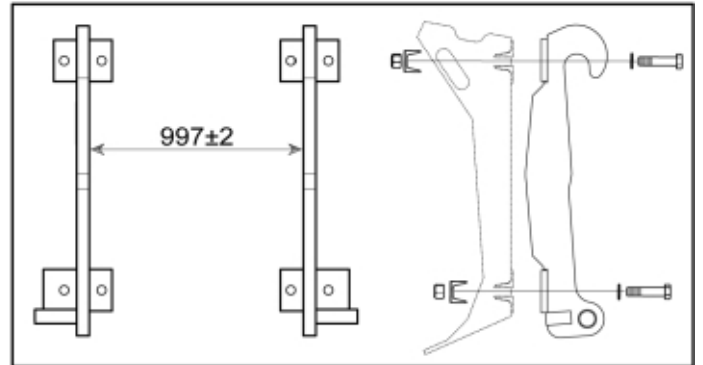

M 11254125

 Tightening torque:
385Nm / 283ft/lbs

Part assemblies Attachment kit JCB Qfit

PartNo	Pos	Qty	Name	Specifications
11254125		1	Attachment kit JCB Qfit	
60013428	1	1 PCS	• Attachment	Without bolts
60043593		1	• Screw kit	Q, Part is included in kit 11255098 Attachment kit Dieci Large, 11255234 Attachment kit Dieci Medium, 11255238 Attachment kit Dieci Small, 11255241 Attachment kit JLG Deutz, 11255233 Attachment kit Schäffer type SWH, 11255326 Attachment kit Weidemann, 11255184 Attachment kit CAT TH, 11255096 Attachment kit Merlo
60043157	2	8	•• Clamp	Part is included in kit 11255098 Attachment kit Dieci Large, 11255234 Attachment kit Dieci Medium, 11255238 Attachment kit Dieci Small, 11255241 Attachment kit JLG Deutz, 11255233 Attachment kit Schäffer type SWH, 11255326 Attachment kit Weidemann, 11255184 Attachment kit CAT TH, 11255096 Attachment kit Merlo, Part is included in kit 11255098 Attachment kit Dieci Large, 11255234 Attachment kit Dieci Medium, 11255238 Attachment kit Dieci Small, 11255241 Attachment kit JLG Deutz, 11255233 Attachment kit Schäffer type SWH, 11255326 Attachment kit Weidemann, 11255184 Attachment kit CAT TH, 11255096 Attachment kit Merlo
5050583	3	8	•• Screw	M6S M20x90, Part is included in kit 11255098 Attachment kit Dieci Large, 11255234 Attachment kit Dieci Medium, 11255238 Attachment kit Dieci Small, 11255241 Attachment kit JLG Deutz, 11255233 Attachment kit Schäffer type SWH, 11255326 Attachment kit Weidemann, 11255184 Attachment kit CAT TH, 11255096 Attachment kit Merlo
5013109	4	8	•• Washer	BRB 20 x 36 x 3, Part is included in kit 11255098 Attachment kit Dieci Large, 11255234 Attachment kit Dieci Medium, 11255238 Attachment kit Dieci Small, 11255241 Attachment kit JLG Deutz, 11255233 Attachment kit Schäffer type SWH, 11255326 Attachment kit Weidemann, 11255184 Attachment kit CAT TH, 11255096 Attachment kit Merlo, Part is included in kit 11255098 Attachment kit Dieci Large, 11255234 Attachment kit Dieci Medium, 11255238 Attachment kit Dieci Small, 11255241 Attachment kit JLG Deutz, 11255233 Attachment kit Schäffer type SWH, 11255326 Attachment kit Weidemann, 11255184 Attachment kit CAT TH, 11255096 Attachment kit Merlo