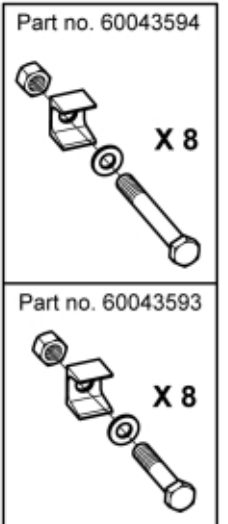

M 11254125

 Tightening torque:
385Nm / 283ft/lbs

Part assemblies Attachment kit JCB Qfit

PartNo	Pos	Qty	Name	Specifications
11254125		1	Attachment kit JCB Qfit	
60013428	1	1 PCS	• Attachment	Without bolts
60043593		1	• Screw kit	Q, Part is included in kit 11255098 Attachment kit Dieci Large, 11255234 Attachment kit Dieci Medium, 11255238 Attachment kit Dieci Small, 11255241 Attachment kit JLG Deutz, 11255233 Attachment kit Schäffer type SWH, 11255326 Attachment kit Weidemann, 11255184 Attachment kit CAT TH, 11255096 Attachment kit Merlo
60043157	2	8	•• Clamp	Part is included in kit 11255098 Attachment kit Dieci Large, 11255234 Attachment kit Dieci Medium, 11255238 Attachment kit Dieci Small, 11255241 Attachment kit JLG Deutz, 11255233 Attachment kit Schäffer type SWH, 11255326 Attachment kit Weidemann, 11255184 Attachment kit CAT TH, 11255096 Attachment kit Merlo, Part is included in kit 11255098 Attachment kit Dieci Large, 11255234 Attachment kit Dieci Medium, 11255238 Attachment kit Dieci Small, 11255241 Attachment kit JLG Deutz, 11255233 Attachment kit Schäffer type SWH, 11255326 Attachment kit Weidemann, 11255184 Attachment kit CAT TH, 11255096 Attachment kit Merlo
5050583	3	8	•• Screw	M6S M20x90, Part is included in kit 11255098 Attachment kit Dieci Large, 11255234 Attachment kit Dieci Medium, 11255238 Attachment kit Dieci Small, 11255241 Attachment kit JLG Deutz, 11255233 Attachment kit Schäffer type SWH, 11255326 Attachment kit Weidemann, 11255184 Attachment kit CAT TH, 11255096 Attachment kit Merlo
5013109	4	8	•• Washer	BRB 20 x 36 x 3, Part is included in kit 11255098 Attachment kit Dieci Large, 11255234 Attachment kit Dieci Medium, 11255238 Attachment kit Dieci Small, 11255241 Attachment kit JLG Deutz, 11255233 Attachment kit Schäffer type SWH, 11255326 Attachment kit Weidemann, 11255184 Attachment kit CAT TH, 11255096 Attachment kit Merlo, Part is included in kit 11255098 Attachment kit Dieci Large, 11255234 Attachment kit Dieci Medium, 11255238 Attachment kit Dieci Small, 11255241 Attachment kit JLG Deutz, 11255233 Attachment kit Schäffer type SWH, 11255326 Attachment kit Weidemann, 11255184 Attachment kit CAT TH, 11255096 Attachment kit Merlo