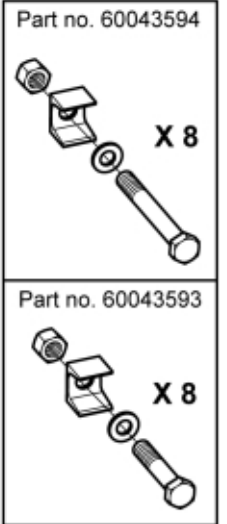

M 11254368

 Tightening torque:  
385Nm / 283ft/lbs

**Part assemblies** Attachment kit Skidsteer

PartNo	Pos	Qty	Name	Specifications
11254368		1	Attachment kit Skidsteer	
60015644	1	1 PCS	• Attachment	Without bolts
60043593		1	• Screw kit	Q, Part is included in kit 11255098 Attachment kit Dieci Large, 11255234 Attachment kit Dieci Medium, 11255238 Attachment kit Dieci Small, 11255241 Attachment kit JLG Deutz, 11255233 Attachment kit Schäffer type SWH, 11255326 Attachment kit Weidemann, 11255184 Attachment kit CAT TH, 11255096 Attachment kit Merlo
60043157	2	8	•• Clamp	Part is included in kit 11255098 Attachment kit Dieci Large, 11255234 Attachment kit Dieci Medium, 11255238 Attachment kit Dieci Small, 11255241 Attachment kit JLG Deutz, 11255233 Attachment kit Schäffer type SWH, 11255326 Attachment kit Weidemann, 11255184 Attachment kit CAT TH, 11255096 Attachment kit Merlo, Part is included in kit 11255098 Attachment kit Dieci Large, 11255234 Attachment kit Dieci Medium, 11255238 Attachment kit Dieci Small, 11255241 Attachment kit JLG Deutz, 11255233 Attachment kit Schäffer type SWH, 11255326 Attachment kit Weidemann, 11255184 Attachment kit CAT TH, 11255096 Attachment kit Merlo
5050583	3	8	•• Screw	M6S M20x90, Part is included in kit 11255098 Attachment kit Dieci Large, 11255234 Attachment kit Dieci Medium, 11255238 Attachment kit Dieci Small, 11255241 Attachment kit JLG Deutz, 11255233 Attachment kit Schäffer type SWH, 11255326 Attachment kit Weidemann, 11255184 Attachment kit CAT TH, 11255096 Attachment kit Merlo
5013109	4	8	•• Washer	BRB 20 x 36 x 3, Part is included in kit 11255098 Attachment kit Dieci Large, 11255234 Attachment kit Dieci Medium, 11255238 Attachment kit Dieci Small, 11255241 Attachment kit JLG Deutz, 11255233 Attachment kit Schäffer type SWH, 11255326 Attachment kit Weidemann, 11255184 Attachment kit CAT TH, 11255096 Attachment kit Merlo, Part is included in kit 11255098 Attachment kit Dieci Large, 11255234 Attachment kit Dieci Medium, 11255238 Attachment kit Dieci Small, 11255241 Attachment kit JLG Deutz, 11255233 Attachment kit Schäffer type SWH, 11255326 Attachment kit Weidemann, 11255184 Attachment kit CAT TH, 11255096 Attachment kit Merlo