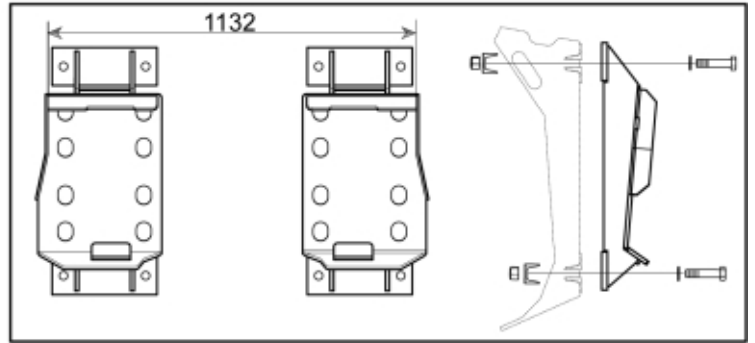

M 11254368

 Tightening torque:  
385Nm / 283ft/lbs

**Part assemblies** Attachment kit Skidsteer

PartNo	Pos	Qty	Name	Specifications
11254368		1	Attachment kit Skidsteer	
60015644	1	1 PCS	• Attachment	Without bolts
60043593		1	• Screw kit	Q, Part is included in kit 11255098 Attachment kit Dieci Large, 11255234 Attachment kit Dieci Medium, 11255238 Attachment kit Dieci Small, 11255241 Attachment kit JLG Deutz, 11255233 Attachment kit Schäffer type SWH, 11255326 Attachment kit Weidemann, 11255184 Attachment kit CAT TH, 11255096 Attachment kit Merlo
60043157	2	8	•• Clamp	Part is included in kit 11255098 Attachment kit Dieci Large, 11255234 Attachment kit Dieci Medium, 11255238 Attachment kit Dieci Small, 11255241 Attachment kit JLG Deutz, 11255233 Attachment kit Schäffer type SWH, 11255326 Attachment kit Weidemann, 11255184 Attachment kit CAT TH, 11255096 Attachment kit Merlo, Part is included in kit 11255098 Attachment kit Dieci Large, 11255234 Attachment kit Dieci Medium, 11255238 Attachment kit Dieci Small, 11255241 Attachment kit JLG Deutz, 11255233 Attachment kit Schäffer type SWH, 11255326 Attachment kit Weidemann, 11255184 Attachment kit CAT TH, 11255096 Attachment kit Merlo
5050583	3	8	•• Screw	M6S M20x90, Part is included in kit 11255098 Attachment kit Dieci Large, 11255234 Attachment kit Dieci Medium, 11255238 Attachment kit Dieci Small, 11255241 Attachment kit JLG Deutz, 11255233 Attachment kit Schäffer type SWH, 11255326 Attachment kit Weidemann, 11255184 Attachment kit CAT TH, 11255096 Attachment kit Merlo
5013109	4	8	•• Washer	BRB 20 x 36 x 3, Part is included in kit 11255098 Attachment kit Dieci Large, 11255234 Attachment kit Dieci Medium, 11255238 Attachment kit Dieci Small, 11255241 Attachment kit JLG Deutz, 11255233 Attachment kit Schäffer type SWH, 11255326 Attachment kit Weidemann, 11255184 Attachment kit CAT TH, 11255096 Attachment kit Merlo, Part is included in kit 11255098 Attachment kit Dieci Large, 11255234 Attachment kit Dieci Medium, 11255238 Attachment kit Dieci Small, 11255241 Attachment kit JLG Deutz, 11255233 Attachment kit Schäffer type SWH, 11255326 Attachment kit Weidemann, 11255184 Attachment kit CAT TH, 11255096 Attachment kit Merlo