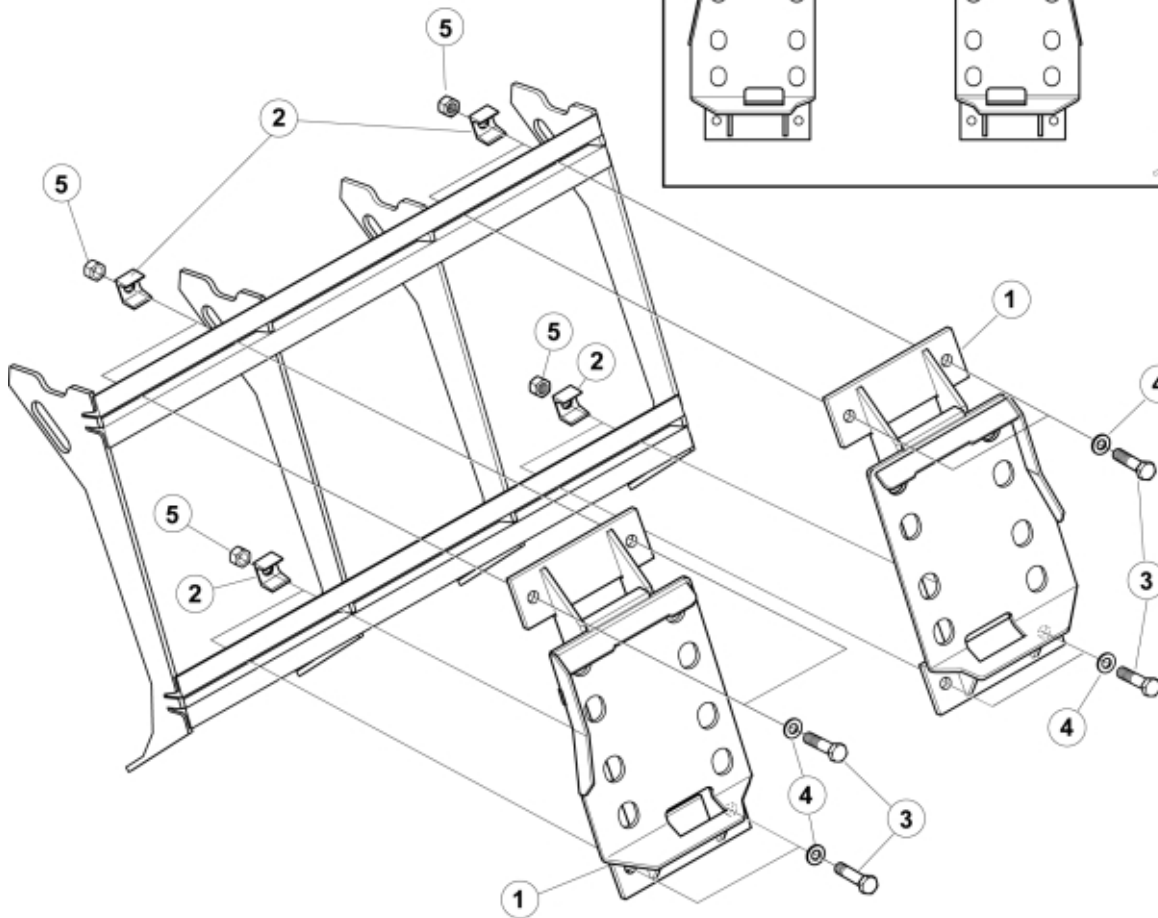

M 11254368

Tightening torque:
385Nm / 283ft/lbs

Part assemblies Attachment kit Skidsteer

PartNo	Pos	Qty	Name	Specifications
11254368		1	Attachment kit Skidsteer	
60015644	1	1 PCS	• Attachment	Without bolts
60043593		1	• Screw kit	Q, Part is included in kit 11255098 Attachment kit Dieci Large, 11255234 Attachment kit Dieci Medium, 11255238 Attachment kit Dieci Small, 11255241 Attachment kit JLG Deutz, 11255233 Attachment kit Schäffer type SWH, 11255326 Attachment kit Weidemann, 11255184 Attachment kit CAT TH, 11255096 Attachment kit Merlo
60043157	2	8	•• Clamp	Part is included in kit 11255098 Attachment kit Dieci Large, 11255234 Attachment kit Dieci Medium, 11255238 Attachment kit Dieci Small, 11255241 Attachment kit JLG Deutz, 11255233 Attachment kit Schäffer type SWH, 11255326 Attachment kit Weidemann, 11255184 Attachment kit CAT TH, 11255096 Attachment kit Merlo, Part is included in kit 11255098 Attachment kit Dieci Large, 11255234 Attachment kit Dieci Medium, 11255238 Attachment kit Dieci Small, 11255241 Attachment kit JLG Deutz, 11255233 Attachment kit Schäffer type SWH, 11255326 Attachment kit Weidemann, 11255184 Attachment kit CAT TH, 11255096 Attachment kit Merlo
5050583	3	8	•• Screw	M6S M20x90, Part is included in kit 11255098 Attachment kit Dieci Large, 11255234 Attachment kit Dieci Medium, 11255238 Attachment kit Dieci Small, 11255241 Attachment kit JLG Deutz, 11255233 Attachment kit Schäffer type SWH, 11255326 Attachment kit Weidemann, 11255184 Attachment kit CAT TH, 11255096 Attachment kit Merlo
5013109	4	8	•• Washer	BRB 20 x 36 x 3, Part is included in kit 11255098 Attachment kit Dieci Large, 11255234 Attachment kit Dieci Medium, 11255238 Attachment kit Dieci Small, 11255241 Attachment kit JLG Deutz, 11255233 Attachment kit Schäffer type SWH, 11255326 Attachment kit Weidemann, 11255184 Attachment kit CAT TH, 11255096 Attachment kit Merlo, Part is included in kit 11255098 Attachment kit Dieci Large, 11255234 Attachment kit Dieci Medium, 11255238 Attachment kit Dieci Small, 11255241 Attachment kit JLG Deutz, 11255233 Attachment kit Schäffer type SWH, 11255326 Attachment kit Weidemann, 11255184 Attachment kit CAT TH, 11255096 Attachment kit Merlo