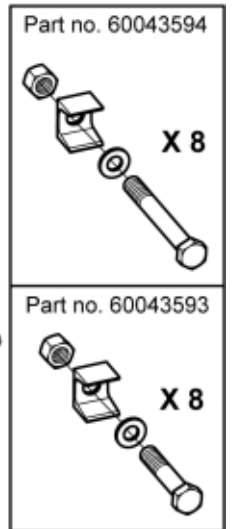

M 11254367

 Tightening torque:
385Nm / 283ft/lbs

Part assemblies Attachment kit Schäffer small

PartNo	Pos	Qty	Name	Specifications
11254367			Attachment kit Schäffer small	
60015576	1	1 PCS	• Attachment	Without bolts
60043593		1	• Screw kit	Q, Part is included in kit 11255098 Attachment kit Dieci Large, 11255234 Attachment kit Dieci Medium, 11255238 Attachment kit Dieci Small, 11255241 Attachment kit JLG Deutz, 11255233 Attachment kit Schäffer type SWH, 11255326 Attachment kit Weidemann, 11255184 Attachment kit CAT TH, 11255096 Attachment kit Merlo
60043157	2	8	•• Clamp	Part is included in kit 11255098 Attachment kit Dieci Large, 11255234 Attachment kit Dieci Medium, 11255238 Attachment kit Dieci Small, 11255241 Attachment kit JLG Deutz, 11255233 Attachment kit Schäffer type SWH, 11255326 Attachment kit Weidemann, 11255184 Attachment kit CAT TH, 11255096 Attachment kit Merlo, Part is included in kit 11255098 Attachment kit Dieci Large, 11255234 Attachment kit Dieci Medium, 11255238 Attachment kit Dieci Small, 11255241 Attachment kit JLG Deutz, 11255233 Attachment kit Schäffer type SWH, 11255326 Attachment kit Weidemann, 11255184 Attachment kit CAT TH, 11255096 Attachment kit Merlo
5050583	3	8	•• Screw	M6S M20x90, Part is included in kit 11255098 Attachment kit Dieci Large, 11255234 Attachment kit Dieci Medium, 11255238 Attachment kit Dieci Small, 11255241 Attachment kit JLG Deutz, 11255233 Attachment kit Schäffer type SWH, 11255326 Attachment kit Weidemann, 11255184 Attachment kit CAT TH, 11255096 Attachment kit Merlo
5011559	5	8	•• Nut	Loc-king M20x2,5 (10), Part is included in kit 11255098 Attachment kit Dieci Large, 11255234 Attachment kit Dieci Medium, 11255238 Attachment kit Dieci Small, 11255241 Attachment kit JLG Deutz, 11255233 Attachment kit Schäffer type SWH, 11255326 Attachment kit Weidemann, 11255184 Attachment kit CAT TH, 11255096 Attachment kit Merlo, Part is included in kit 11255098 Attachment kit Dieci Large, 11255234 Attachment kit Dieci Medium, 11255238 Attachment kit Dieci Small, 11255241 Attachment kit JLG Deutz, 11255233 Attachment kit Schäffer type SWH, 11255326 Attachment kit Weidemann, 11255184 Attachment kit CAT TH, 11255096 Attachment kit Merlo