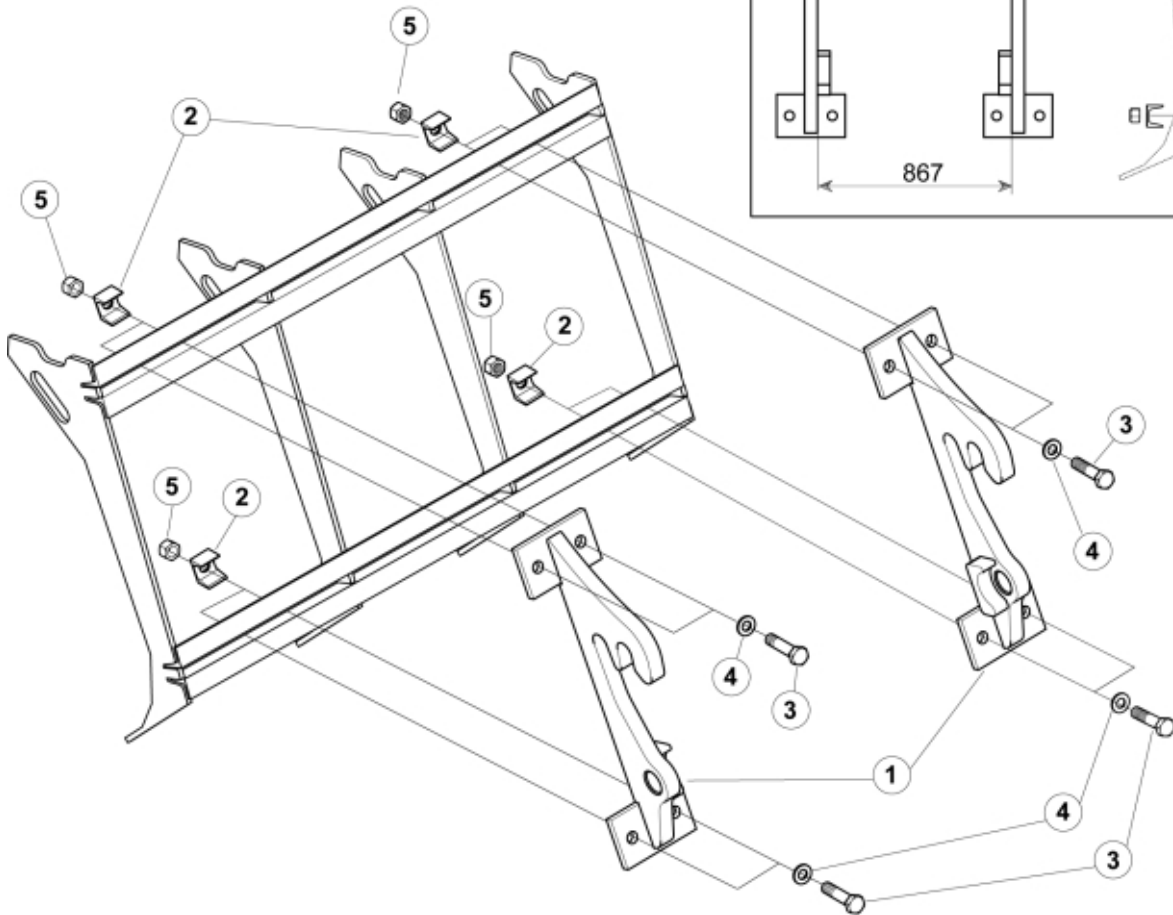

M 11254367

Tightening torque:
385Nm / 283ft/lbs

Part assemblies Attachment kit Schäffer small

PartNo	Pos	Qty	Name	Specifications
11254367			Attachment kit Schäffer small	
60015576	1	1 PCS	• Attachment	Without bolts
60043593		1	• Screw kit	Q, Part is included in kit 11255098 Attachment kit Dieci Large, 11255234 Attachment kit Dieci Medium, 11255238 Attachment kit Dieci Small, 11255241 Attachment kit JLG Deutz, 11255233 Attachment kit Schäffer type SWH, 11255326 Attachment kit Weidemann, 11255184 Attachment kit CAT TH, 11255096 Attachment kit Merlo
60043157	2	8	•• Clamp	Part is included in kit 11255098 Attachment kit Dieci Large, 11255234 Attachment kit Dieci Medium, 11255238 Attachment kit Dieci Small, 11255241 Attachment kit JLG Deutz, 11255233 Attachment kit Schäffer type SWH, 11255326 Attachment kit Weidemann, 11255184 Attachment kit CAT TH, 11255096 Attachment kit Merlo, Part is included in kit 11255098 Attachment kit Dieci Large, 11255234 Attachment kit Dieci Medium, 11255238 Attachment kit Dieci Small, 11255241 Attachment kit JLG Deutz, 11255233 Attachment kit Schäffer type SWH, 11255326 Attachment kit Weidemann, 11255184 Attachment kit CAT TH, 11255096 Attachment kit Merlo
5050583	3	8	•• Screw	M6S M20x90, Part is included in kit 11255098 Attachment kit Dieci Large, 11255234 Attachment kit Dieci Medium, 11255238 Attachment kit Dieci Small, 11255241 Attachment kit JLG Deutz, 11255233 Attachment kit Schäffer type SWH, 11255326 Attachment kit Weidemann, 11255184 Attachment kit CAT TH, 11255096 Attachment kit Merlo
5011559	5	8	•• Nut	Loc-king M20x2,5 (10), Part is included in kit 11255098 Attachment kit Dieci Large, 11255234 Attachment kit Dieci Medium, 11255238 Attachment kit Dieci Small, 11255241 Attachment kit JLG Deutz, 11255233 Attachment kit Schäffer type SWH, 11255326 Attachment kit Weidemann, 11255184 Attachment kit CAT TH, 11255096 Attachment kit Merlo, Part is included in kit 11255098 Attachment kit Dieci Large, 11255234 Attachment kit Dieci Medium, 11255238 Attachment kit Dieci Small, 11255241 Attachment kit JLG Deutz, 11255233 Attachment kit Schäffer type SWH, 11255326 Attachment kit Weidemann, 11255184 Attachment kit CAT TH, 11255096 Attachment kit Merlo