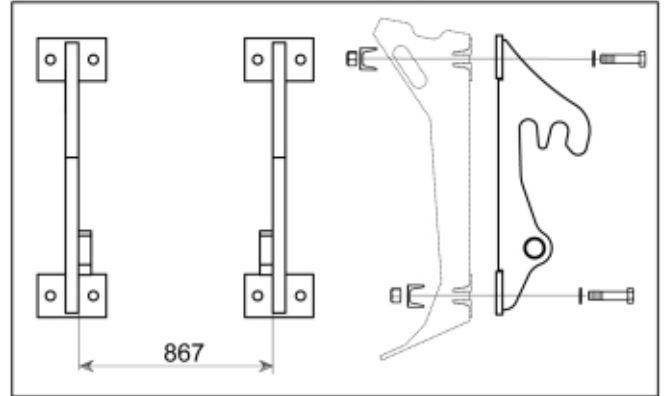

M 11254367

 Tightening torque:
385Nm / 283ft/lbs

Part assemblies Attachment kit Schäffer small

PartNo	Pos	Qty	Name	Specifications
11254367			Attachment kit Schäffer small	
60015576	1	1 PCS	• Attachment	Without bolts
60043593		1	• Screw kit	Q, Part is included in kit 11255098 Attachment kit Dieci Large, 11255234 Attachment kit Dieci Medium, 11255238 Attachment kit Dieci Small, 11255241 Attachment kit JLG Deutz, 11255233 Attachment kit Schäffer type SWH, 11255326 Attachment kit Weidemann, 11255184 Attachment kit CAT TH, 11255096 Attachment kit Merlo
60043157	2	8	•• Clamp	Part is included in kit 11255098 Attachment kit Dieci Large, 11255234 Attachment kit Dieci Medium, 11255238 Attachment kit Dieci Small, 11255241 Attachment kit JLG Deutz, 11255233 Attachment kit Schäffer type SWH, 11255326 Attachment kit Weidemann, 11255184 Attachment kit CAT TH, 11255096 Attachment kit Merlo, Part is included in kit 11255098 Attachment kit Dieci Large, 11255234 Attachment kit Dieci Medium, 11255238 Attachment kit Dieci Small, 11255241 Attachment kit JLG Deutz, 11255233 Attachment kit Schäffer type SWH, 11255326 Attachment kit Weidemann, 11255184 Attachment kit CAT TH, 11255096 Attachment kit Merlo
5050583	3	8	•• Screw	M6S M20x90, Part is included in kit 11255098 Attachment kit Dieci Large, 11255234 Attachment kit Dieci Medium, 11255238 Attachment kit Dieci Small, 11255241 Attachment kit JLG Deutz, 11255233 Attachment kit Schäffer type SWH, 11255326 Attachment kit Weidemann, 11255184 Attachment kit CAT TH, 11255096 Attachment kit Merlo
5011559	5	8	•• Nut	Loc-king M20x2,5 (10), Part is included in kit 11255098 Attachment kit Dieci Large, 11255234 Attachment kit Dieci Medium, 11255238 Attachment kit Dieci Small, 11255241 Attachment kit JLG Deutz, 11255233 Attachment kit Schäffer type SWH, 11255326 Attachment kit Weidemann, 11255184 Attachment kit CAT TH, 11255096 Attachment kit Merlo, Part is included in kit 11255098 Attachment kit Dieci Large, 11255234 Attachment kit Dieci Medium, 11255238 Attachment kit Dieci Small, 11255241 Attachment kit JLG Deutz, 11255233 Attachment kit Schäffer type SWH, 11255326 Attachment kit Weidemann, 11255184 Attachment kit CAT TH, 11255096 Attachment kit Merlo