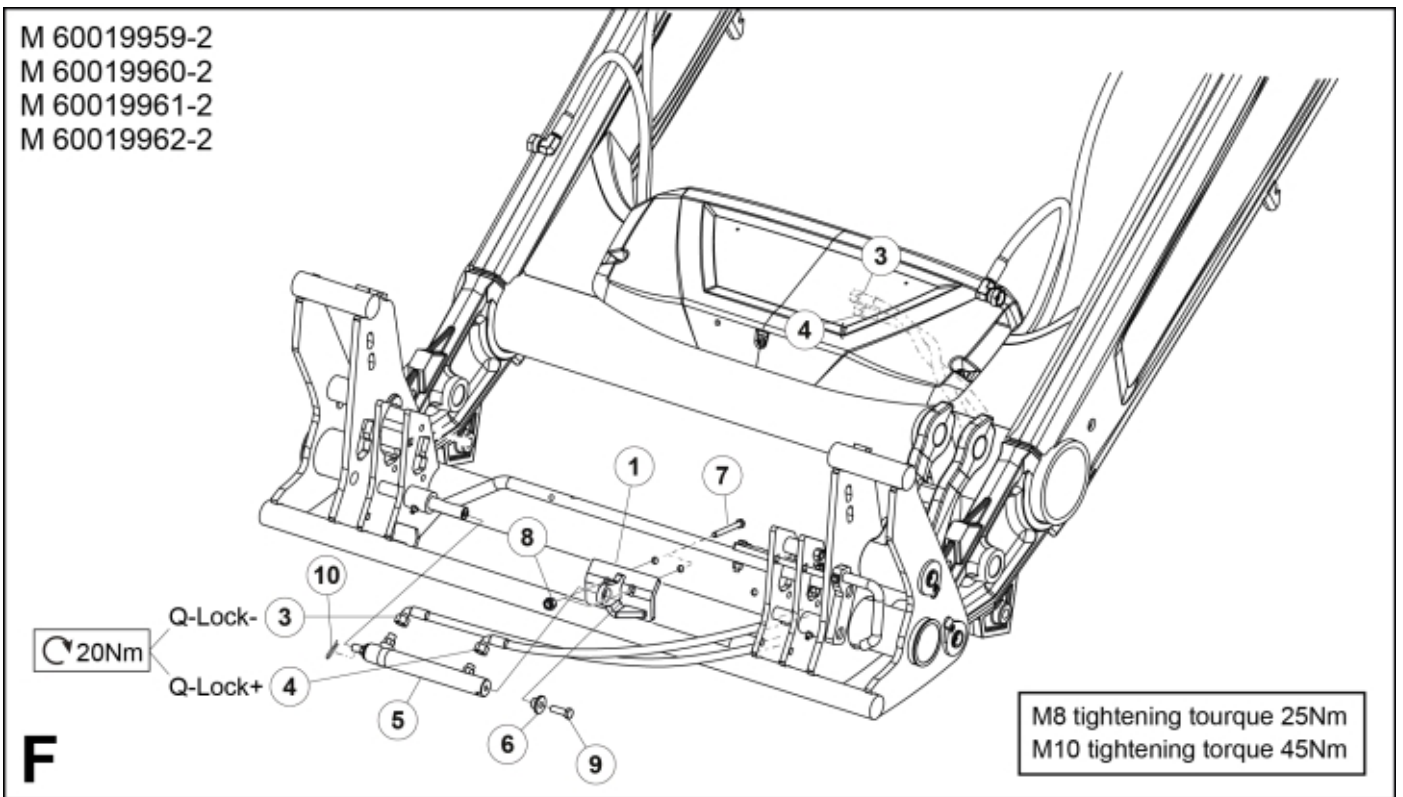

M 60019959-1  
M 60019960-1  
M 60019961-1  
M 60019962-1

**Part assemblies** Q-Lock  
**Specification** Specification: Euro DM  
 Year To: 31/01/2019 00:00:00

PartNo	Pos	Qty	Name	Specifications
60019959		1	Q-Lock	Euro DM, 31/01/2019 00:00:00
60011993	1	1	Attachment	
60013411	2	1	Guide plate	Replaced by 60048146
60009523	3	1	Hose	1/4" L=1430 1/4G90LM - 1/4GRLM
60009522	4	1	Hose	1/4" L=1280 1/4G90LM - 1/4GRLM
60103722	5	1	Cylinder	
60006448	6	1	Sleeve	
5002081	7	2	Screw	M6S M10 x 110 (8.8)
5011554	8	2	Nut	Loc-King M10
5002971	9	1	Screw	M6S 10x30 Drilock
60020459	10	1	Locking Pin	
5050342	11	2	Screw	MC6S M8x14 (8.8)
60104271	12	1	Bracket	
4500151	13	1	Block cpl	Hydr. Lock, 31/01/2019 00:00:00
60104390	14	2	• Adaptor	G1/2" Banjo
60104391	15	2	• Adaptor	G1/2" - G3/8"
5013853	16	2	• Dowty washer	Tredo 1/2", Part is included in kit 60007907 Hose cpl., 9032177 Hose cpl.
1120122	17	2	• Adaptor	R 1/4"K - R 1/4"K
5013856	18	2	• Dowty washer	Tredo 1/4"
60104276	19	1	• Valve assy.	NLA, Replaced by 60037622