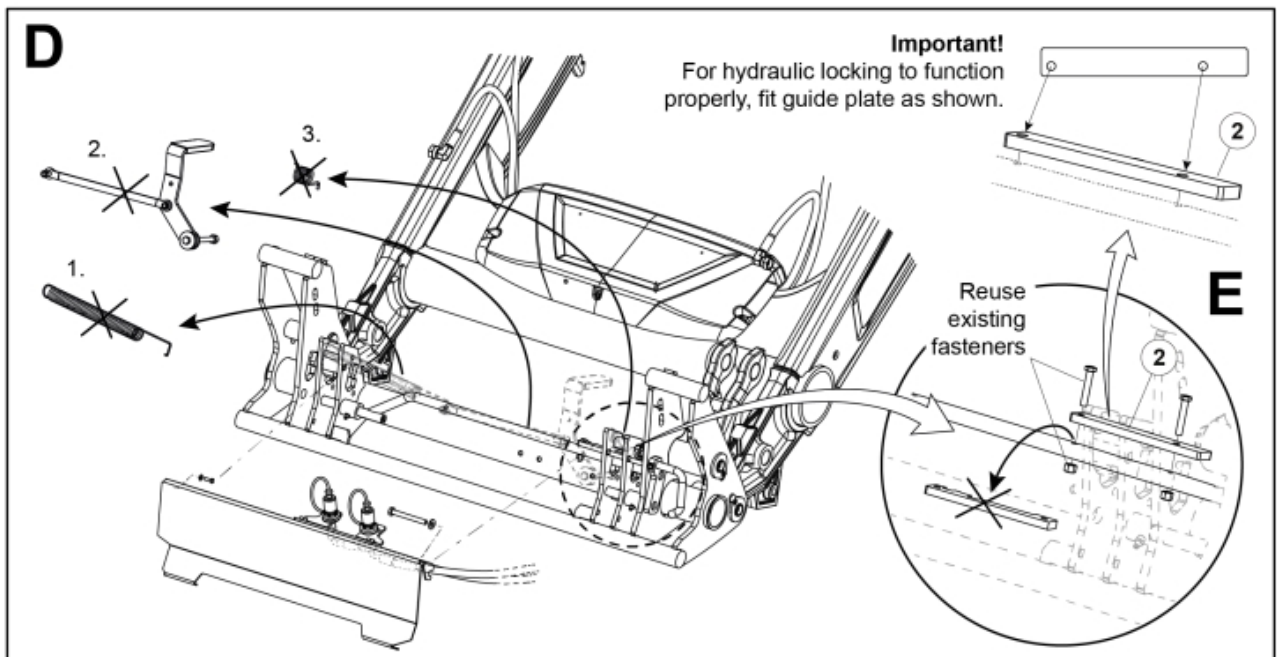

M 60019959-1  
M 60019960-1  
M 60019961-1  
M 60019962-1

**Part assemblies** Q-Lock  
**Specification** Specification: Euro DM  
 Year To: 31/01/2019 00:00:00

PartNo	Pos	Qty	Name	Specifications
60019959		1	Q-Lock	Euro DM, 31/01/2019 00:00:00
60011993	1	1	Attachment	
60013411	2	1	Guide plate	Replaced by 60048146
60009523	3	1	Hose	1/4" L=1430 1/4G90LM - 1/4GRLM
60009522	4	1	Hose	1/4" L=1280 1/4G90LM - 1/4GRLM
60103722	5	1	Cylinder	
60006448	6	1	Sleeve	
5002081	7	2	Screw	M6S M10 x 110 (8.8)
5011554	8	2	Nut	Loc-King M10
5002971	9	1	Screw	M6S 10x30 Drilock
60020459	10	1	Locking Pin	
5050342	11	2	Screw	MC6S M8x14 (8.8)
60104271	12	1	Bracket	
4500151	13	1	Block cpl	Hydr. Lock, 31/01/2019 00:00:00
60104390	14	2	• Adaptor	G1/2" Banjo
60104391	15	2	• Adaptor	G1/2" - G3/8"
5013853	16	2	• Dowty washer	Tredo 1/2", Part is included in kit 60007907 Hose cpl., 9032177 Hose cpl.
1120122	17	2	• Adaptor	R 1/4"K - R 1/4"K
5013856	18	2	• Dowty washer	Tredo 1/4"
60104276	19	1	• Valve assy.	NLA, Replaced by 60037622