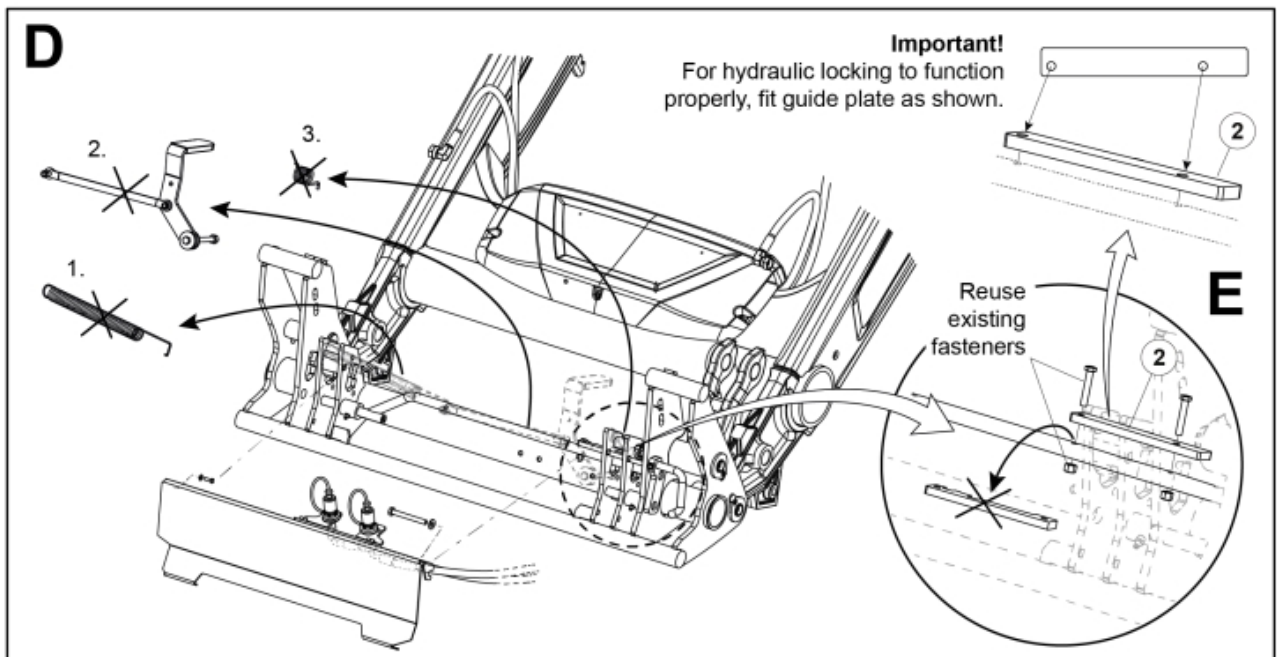

M 60019959-1
 M 60019960-1
 M 60019961-1
 M 60019962-1

Part assemblies		Q-Lock Euro DL		
Specification		Year To: 31/01/2019 00:00:00		
PartNo	Pos	Qty	Name	Specifications
60019960		1 PCS	Q-Lock Euro DL	31/01/2019 00:00:00
60011993	1	1	Attachment	
60013883	2	1	Guide plate	
60018856	3	1	Hose	1/4" L=1590 1/4G90LM - 1/4GRLM
60018858	4	1	Hose	1/4" L=1430 1/4G90LM - 1/4GRLM
60103722	5	1	Cylinder	
60006448	6	1	Sleeve	
5002081	7	2	Screw	M6S M10 x 110 (8.8)
5011554	8	2	Nut	Loc-King M10
5002971	9	1	Screw	M6S 10x30 Drilock
60020459	10	1	Locking Pin	
5050342	11	2	Screw	MC6S M8x14 (8.8)
60104271	12	1	Bracket	
4500151	13	1	Block cpl	Hydr. Lock, 31/01/2019 00:00:00
60104390	14	2	• Adaptor	G1/2" Banjo
60104391	15	2	• Adaptor	G1/2" - G3/8"
5013853	16	2	• Dowty washer	Tredo 1/2", Part is included in kit 60007907 Hose cpl., 9032177 Hose cpl.
1120122	17	2	• Adaptor	R 1/4"K - R 1/4"K
5013856	18	2	• Dowty washer	Tredo 1/4"
60104276	19	1	• Valve assy.	NLA, Replaced by 60037622