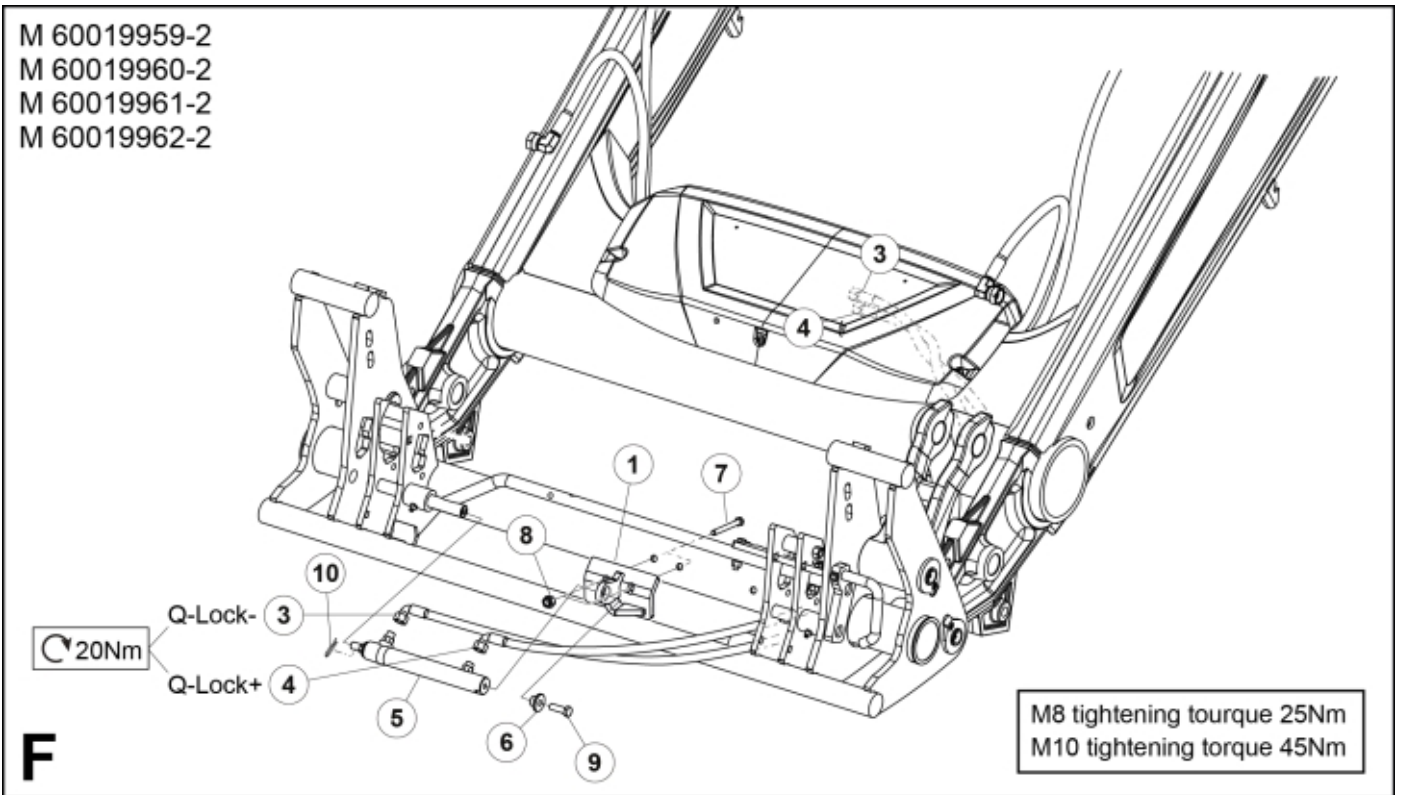

M 60019959-1
 M 60019960-1
 M 60019961-1
 M 60019962-1

Part assemblies		Q-Lock Euro DL		
Specification		Year To: 31/01/2019 00:00:00		
PartNo	Pos	Qty	Name	Specifications
60019960		1 PCS	Q-Lock Euro DL	31/01/2019 00:00:00
60011993	1	1	Attachment	
60013883	2	1	Guide plate	
60018856	3	1	Hose	1/4" L=1590 1/4G90LM - 1/4GRLM
60018858	4	1	Hose	1/4" L=1430 1/4G90LM - 1/4GRLM
60103722	5	1	Cylinder	
60006448	6	1	Sleeve	
5002081	7	2	Screw	M6S M10 x 110 (8.8)
5011554	8	2	Nut	Loc-King M10
5002971	9	1	Screw	M6S 10x30 Drilock
60020459	10	1	Locking Pin	
5050342	11	2	Screw	MC6S M8x14 (8.8)
60104271	12	1	Bracket	
4500151	13	1	Block cpl	Hydr. Lock, 31/01/2019 00:00:00
60104390	14	2	• Adaptor	G1/2" Banjo
60104391	15	2	• Adaptor	G1/2" - G3/8"
5013853	16	2	• Dowty washer	Tredo 1/2", Part is included in kit 60007907 Hose cpl., 9032177 Hose cpl.
1120122	17	2	• Adaptor	R 1/4"K - R 1/4"K
5013856	18	2	• Dowty washer	Tredo 1/4"
60104276	19	1	• Valve assy.	NLA, Replaced by 60037622