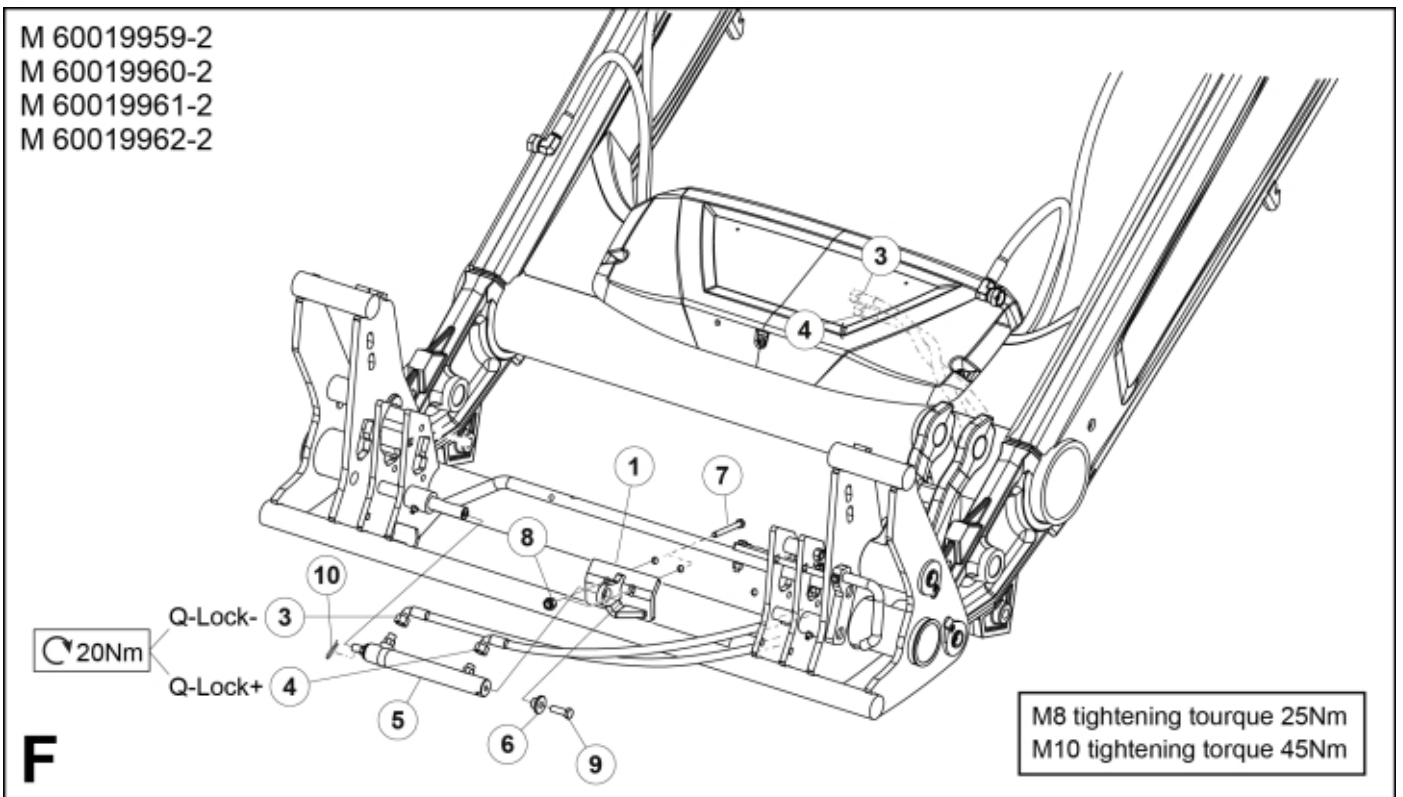

- M 60019959-1
- M 60019960-1
- M 60019961-1
- M 60019962-1

Part assemblies		Q-Lock Euro/SMS DM		
Specification		Year To: 31/01/2019 00:00:00		
PartNo	Pos	Qty	Name	Specifications
60019961		1	Q-Lock Euro/SMS DM	31/01/2019 00:00:00
60012213	1	1	Attachment	
60013414	2	1	Guide plate	
60009523	3	1	Hose	1/4" L=1430 1/4G90LM - 1/4GRLM
60009522	4	1	Hose	1/4" L=1280 1/4G90LM - 1/4GRLM
60103722	5	1	Cylinder	
60006448	6	1	Sleeve	
5002081	7	2	Screw	M6S M10 x 110 (8.8)
5011554	8	2	Nut	Loc-King M10
5002971	9	1	Screw	M6S 10x30 Drilock
60020459	10	1	Locking Pin	
5050342	11	2	Screw	MC6S M8x14 (8.8)
60104271	12	1	Bracket	
4500151	13	1	Block cpl	Hydr. Lock, 31/01/2019 00:00:00
60104390	14	2	• Adaptor	G1/2" Banjo
60104391	15	2	• Adaptor	G1/2" - G3/8"
5013853	16	2	• Dowty washer	Tredo 1/2", Part is included in kit 60007907 Hose cpl., 9032177 Hose cpl.
1120122	17	2	• Adaptor	R 1/4"K - R 1/4"K
5013856	18	2	• Dowty washer	Tredo 1/4"
60104276	19	1	• Valve assy.	NLA, Replaced by 60037622