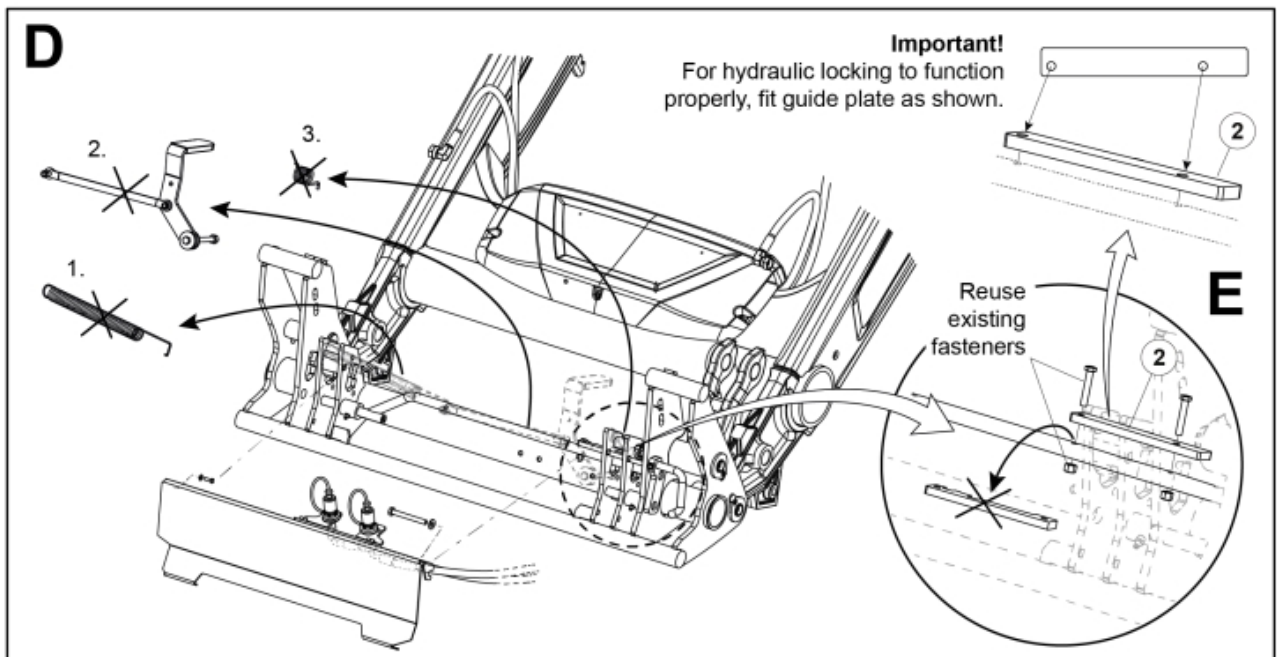

- M 60019959-1
- M 60019960-1
- M 60019961-1
- M 60019962-1

Part assemblies		Q-Lock Euro/SMS DM		
Specification		Year To: 31/01/2019 00:00:00		
PartNo	Pos	Qty	Name	Specifications
60019961		1	Q-Lock Euro/SMS DM	31/01/2019 00:00:00
60012213	1	1	Attachment	
60013414	2	1	Guide plate	
60009523	3	1	Hose	1/4" L=1430 1/4G90LM - 1/4GRLM
60009522	4	1	Hose	1/4" L=1280 1/4G90LM - 1/4GRLM
60103722	5	1	Cylinder	
60006448	6	1	Sleeve	
5002081	7	2	Screw	M6S M10 x 110 (8.8)
5011554	8	2	Nut	Loc-King M10
5002971	9	1	Screw	M6S 10x30 Drilock
60020459	10	1	Locking Pin	
5050342	11	2	Screw	MC6S M8x14 (8.8)
60104271	12	1	Bracket	
4500151	13	1	Block cpl	Hydr. Lock, 31/01/2019 00:00:00
60104390	14	2	• Adaptor	G1/2" Banjo
60104391	15	2	• Adaptor	G1/2" - G3/8"
5013853	16	2	• Dowty washer	Tredo 1/2", Part is included in kit 60007907 Hose cpl., 9032177 Hose cpl.
1120122	17	2	• Adaptor	R 1/4"K - R 1/4"K
5013856	18	2	• Dowty washer	Tredo 1/4"
60104276	19	1	• Valve assy.	NLA, Replaced by 60037622