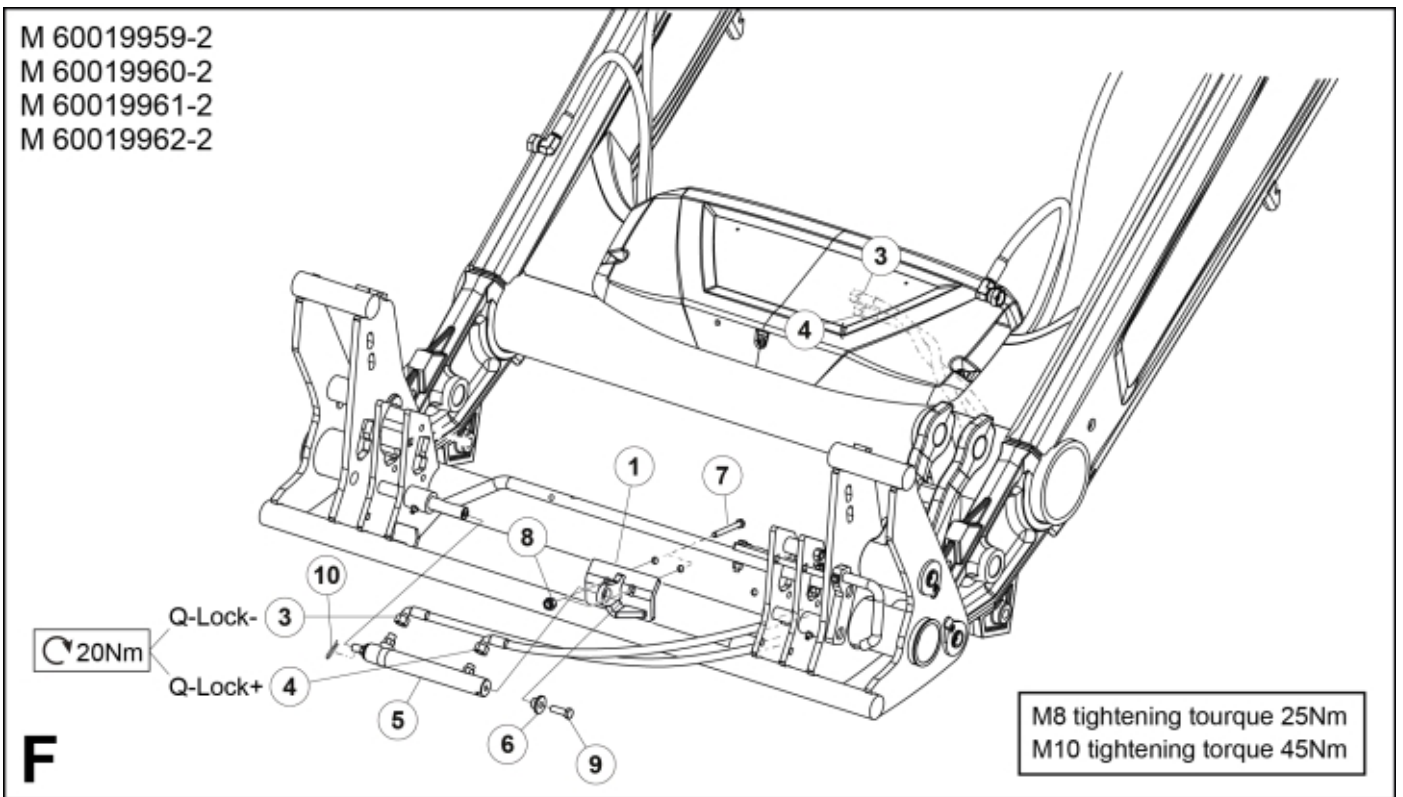

- M 60019959-1
- M 60019960-1
- M 60019961-1
- M 60019962-1

Part assemblies		Q-Lock Euro/SMS DL		
Specification		: 31/01/2019 00:00:00		
PartNo	Pos	Qty	Name	Specifications
60019962		1 PCS	Q-Lock Euro/SMS DL	31/01/2019 00:00:00
60012213	1	1	Attachment	
60013927	2	1 PCS	Guide plate	
60018856	3	1	Hose	1/4" L=1590 1/4G90LM - 1/4GRLM
60018858	4	1	Hose	1/4" L=1430 1/4G90LM - 1/4GRLM
60103722	5	1	Cylinder	
60006448	6	1	Sleeve	
5002081	7	2	Screw	M6S M10 x 110 (8.8)
5011554	8	2	Nut	Loc-King M10
5002971	9	1	Screw	M6S 10x30 Drilock
60020459	10	1	Locking Pin	
5050342	11	2	Screw	MC6S M8x14 (8.8)
60104271	12	1	Bracket	
4500151	13	1	Block cpl	Hydr. Lock, 31/01/2019 00:00:00
60104390	14	2	• Adaptor	G1/2" Banjo
60104391	15	2	• Adaptor	G1/2" - G3/8"
5013853	16	2	• Dowty washer	Tredo 1/2", Part is included in kit 60007907 Hose cpl., 9032177 Hose cpl.
1120122	17	2	• Adaptor	R 1/4"K - R 1/4"K
5013856	18	2	• Dowty washer	Tredo 1/4"
60104276	19	1	• Valve assy.	NLA, Replaced by 60037622