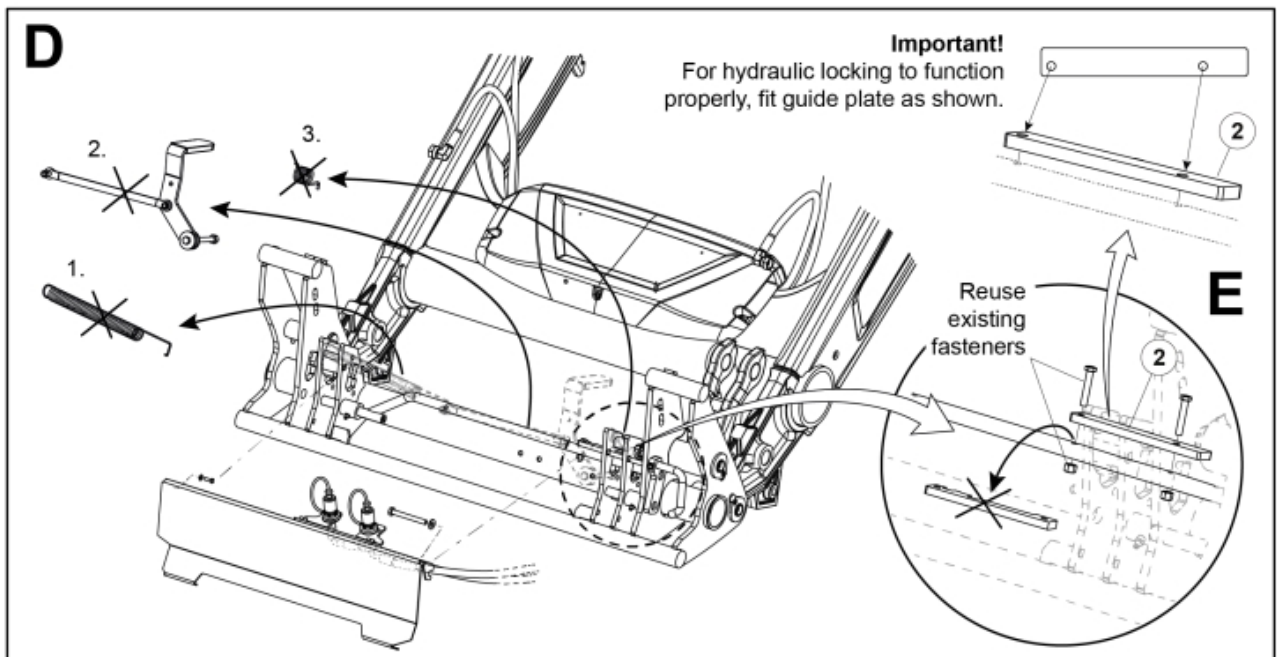

- M 60019959-1
- M 60019960-1
- M 60019961-1
- M 60019962-1

Part assemblies		Q-Lock Euro/SMS DL		
Specification		: 31/01/2019 00:00:00		
PartNo	Pos	Qty	Name	Specifications
60019962		1 PCS	Q-Lock Euro/SMS DL	31/01/2019 00:00:00
60012213	1	1	Attachment	
60013927	2	1 PCS	Guide plate	
60018856	3	1	Hose	1/4" L=1590 1/4G90LM - 1/4GRLM
60018858	4	1	Hose	1/4" L=1430 1/4G90LM - 1/4GRLM
60103722	5	1	Cylinder	
60006448	6	1	Sleeve	
5002081	7	2	Screw	M6S M10 x 110 (8.8)
5011554	8	2	Nut	Loc-King M10
5002971	9	1	Screw	M6S 10x30 Drilock
60020459	10	1	Locking Pin	
5050342	11	2	Screw	MC6S M8x14 (8.8)
60104271	12	1	Bracket	
4500151	13	1	Block cpl	Hydr. Lock, 31/01/2019 00:00:00
60104390	14	2	• Adaptor	G1/2" Banjo
60104391	15	2	• Adaptor	G1/2" - G3/8"
5013853	16	2	• Dowty washer	Tredo 1/2", Part is included in kit 60007907 Hose cpl., 9032177 Hose cpl.
1120122	17	2	• Adaptor	R 1/4"K - R 1/4"K
5013856	18	2	• Dowty washer	Tredo 1/4"
60104276	19	1	• Valve assy.	NLA, Replaced by 60037622