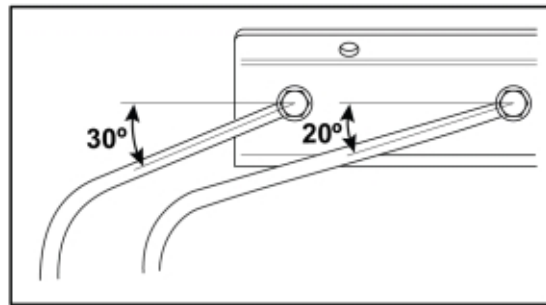

M 60020088-1

M 60020088-2

Part assemblies Q-Lock
Specification Specification: Euro/MX DM
 : 31/01/2019 00:00:00

PartNo	Pos	Qty	Name	Specifications
60020088		1	Q-Lock	Euro/MX DM, 31/01/2019 00:00:00
5050342	1	2	Screw	MC6S M8x14 (8.8)
5002077	2	2	Screw	M6S 10x30
5011554	3	2	Nut	Loc-King M10
5013110	4	2	Washer	BRB 10.5x22x2
60028680	9	2	Screw	M8x25
5220492	10	2	Pin	
60104271	12	1	Bracket	
4500151	13	1	Block cpl	Hydr. Lock, 31/01/2019 00:00:00
60104390	14	2	• Adaptor	G1/2" Banjo
60104391	15	2	• Adaptor	G1/2" - G3/8"
5013853	16	2	• Dowty washer	Tredo 1/2", Part is included in kit 60007907 Hose cpl., 9032177 Hose cpl.
1120122	17	2	• Adaptor	R 1/4"K - R 1/4"K
5013856	18	2	• Dowty washer	Tredo 1/4"
60104276	19	1	• Valve assy.	NLA, Replaced by 60037622
5219048	20	1	Protection plate	
60013294	21	1	Cylinder	25/16 L=370-590
1120166	22	2	Banjo fitting	R1/4"
5013856	23	4	Dowty washer	Tredo 1/4"
60013279	24	1	Hose	1/4" L=1230 1/4Banjo - 1/4GRLM
60013280	25	1	Hose	1/4" L=1380 1/4Banjo - 1/4GRLM