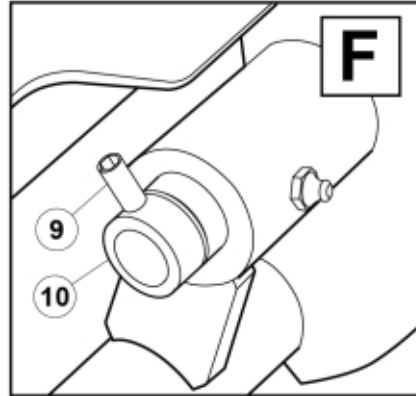

M 60020088-1

M 60020088-2

Part assemblies Q-Lock
Specification Specification: Euro/MX DM
 : 31/01/2019 00:00:00

PartNo	Pos	Qty	Name	Specifications
60020088		1	Q-Lock	Euro/MX DM, 31/01/2019 00:00:00
5050342	1	2	Screw	MC6S M8x14 (8.8)
5002077	2	2	Screw	M6S 10x30
5011554	3	2	Nut	Loc-King M10
5013110	4	2	Washer	BRB 10.5x22x2
60028680	9	2	Screw	M8x25
5220492	10	2	Pin	
60104271	12	1	Bracket	
4500151	13	1	Block cpl	Hydr. Lock, 31/01/2019 00:00:00
60104390	14	2	• Adaptor	G1/2" Banjo
60104391	15	2	• Adaptor	G1/2" - G3/8"
5013853	16	2	• Dowty washer	Tredo 1/2", Part is included in kit 60007907 Hose cpl., 9032177 Hose cpl.
1120122	17	2	• Adaptor	R 1/4"K - R 1/4"K
5013856	18	2	• Dowty washer	Tredo 1/4"
60104276	19	1	• Valve assy.	NLA, Replaced by 60037622
5219048	20	1	Protection plate	
60013294	21	1	Cylinder	25/16 L=370-590
1120166	22	2	Banjo fitting	R1/4"
5013856	23	4	Dowty washer	Tredo 1/4"
60013279	24	1	Hose	1/4" L=1230 1/4Banjo - 1/4GRLM
60013280	25	1	Hose	1/4" L=1380 1/4Banjo - 1/4GRLM