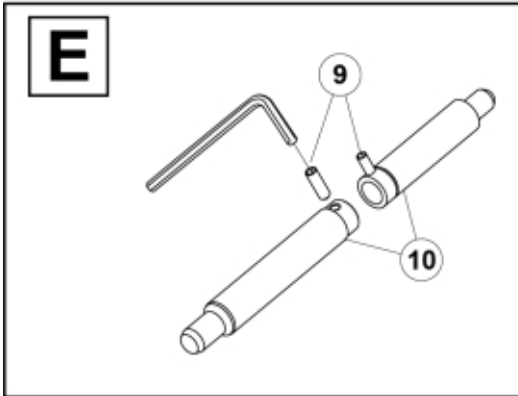

M 60020088-1

M 60020088-2

Part assemblies Q-Lock
Specification Specification: Euro/MX DM
 : 31/01/2019 00:00:00

PartNo	Pos	Qty	Name	Specifications
60020088		1	Q-Lock	Euro/MX DM, 31/01/2019 00:00:00
5050342	1	2	Screw	MC6S M8x14 (8.8)
5002077	2	2	Screw	M6S 10x30
5011554	3	2	Nut	Loc-King M10
5013110	4	2	Washer	BRB 10.5x22x2
60028680	9	2	Screw	M8x25
5220492	10	2	Pin	
60104271	12	1	Bracket	
4500151	13	1	Block cpl	Hydr. Lock, 31/01/2019 00:00:00
60104390	14	2	• Adaptor	G1/2" Banjo
60104391	15	2	• Adaptor	G1/2" - G3/8"
5013853	16	2	• Dowty washer	Tredo 1/2", Part is included in kit 60007907 Hose cpl., 9032177 Hose cpl.
1120122	17	2	• Adaptor	R 1/4"K - R 1/4"K
5013856	18	2	• Dowty washer	Tredo 1/4"
60104276	19	1	• Valve assy.	NLA, Replaced by 60037622
5219048	20	1	Protection plate	
60013294	21	1	Cylinder	25/16 L=370-590
1120166	22	2	Banjo fitting	R1/4"
5013856	23	4	Dowty washer	Tredo 1/4"
60013279	24	1	Hose	1/4" L=1230 1/4Banjo - 1/4GRLM
60013280	25	1	Hose	1/4" L=1380 1/4Banjo - 1/4GRLM