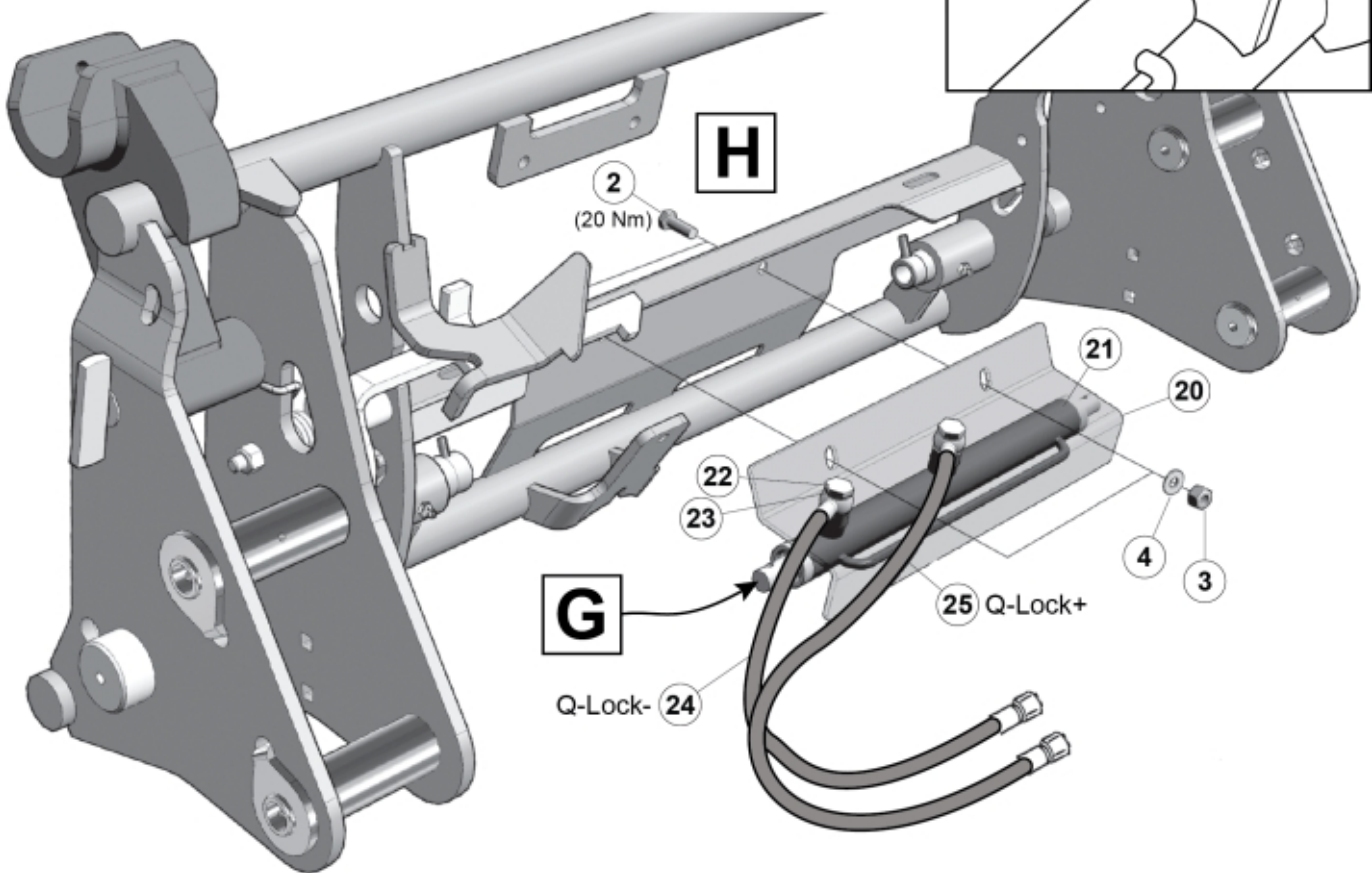

M 60020088-1

M 60020088-2

Part assemblies Q-Lock
Specification Specification: Euro/MX DM
 : 31/01/2019 00:00:00

PartNo	Pos	Qty	Name	Specifications
60020088		1	Q-Lock	Euro/MX DM, 31/01/2019 00:00:00
5050342	1	2	Screw	MC6S M8x14 (8.8)
5002077	2	2	Screw	M6S 10x30
5011554	3	2	Nut	Loc-King M10
5013110	4	2	Washer	BRB 10.5x22x2
60028680	9	2	Screw	M8x25
5220492	10	2	Pin	
60104271	12	1	Bracket	
4500151	13	1	Block cpl	Hydr. Lock, 31/01/2019 00:00:00
60104390	14	2	• Adaptor	G1/2" Banjo
60104391	15	2	• Adaptor	G1/2" - G3/8"
5013853	16	2	• Dowty washer	Tredo 1/2", Part is included in kit 60007907 Hose cpl., 9032177 Hose cpl.
1120122	17	2	• Adaptor	R 1/4"K - R 1/4"K
5013856	18	2	• Dowty washer	Tredo 1/4"
60104276	19	1	• Valve assy.	NLA, Replaced by 60037622
5219048	20	1	Protection plate	
60013294	21	1	Cylinder	25/16 L=370-590
1120166	22	2	Banjo fitting	R1/4"
5013856	23	4	Dowty washer	Tredo 1/4"
60013279	24	1	Hose	1/4" L=1230 1/4Banjo - 1/4GRLM
60013280	25	1	Hose	1/4" L=1380 1/4Banjo - 1/4GRLM