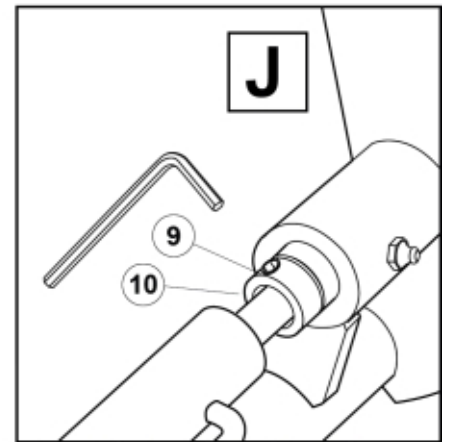

M 60020088-1

M 60020088-2

Part assemblies Q-Lock
Specification Specification: Euro/MX DM
 : 31/01/2019 00:00:00

PartNo	Pos	Qty	Name	Specifications
60020088		1	Q-Lock	Euro/MX DM, 31/01/2019 00:00:00
5050342	1	2	Screw	MC6S M8x14 (8.8)
5002077	2	2	Screw	M6S 10x30
5011554	3	2	Nut	Loc-King M10
5013110	4	2	Washer	BRB 10.5x22x2
60028680	9	2	Screw	M8x25
5220492	10	2	Pin	
60104271	12	1	Bracket	
4500151	13	1	Block cpl	Hydr. Lock, 31/01/2019 00:00:00
60104390	14	2	• Adaptor	G1/2" Banjo
60104391	15	2	• Adaptor	G1/2" - G3/8"
5013853	16	2	• Dowty washer	Tredo 1/2", Part is included in kit 60007907 Hose cpl., 9032177 Hose cpl.
1120122	17	2	• Adaptor	R 1/4"K - R 1/4"K
5013856	18	2	• Dowty washer	Tredo 1/4"
60104276	19	1	• Valve assy.	NLA, Replaced by 60037622
5219048	20	1	Protection plate	
60013294	21	1	Cylinder	25/16 L=370-590
1120166	22	2	Banjo fitting	R1/4"
5013856	23	4	Dowty washer	Tredo 1/4"
60013279	24	1	Hose	1/4" L=1230 1/4Banjo - 1/4GRLM
60013280	25	1	Hose	1/4" L=1380 1/4Banjo - 1/4GRLM