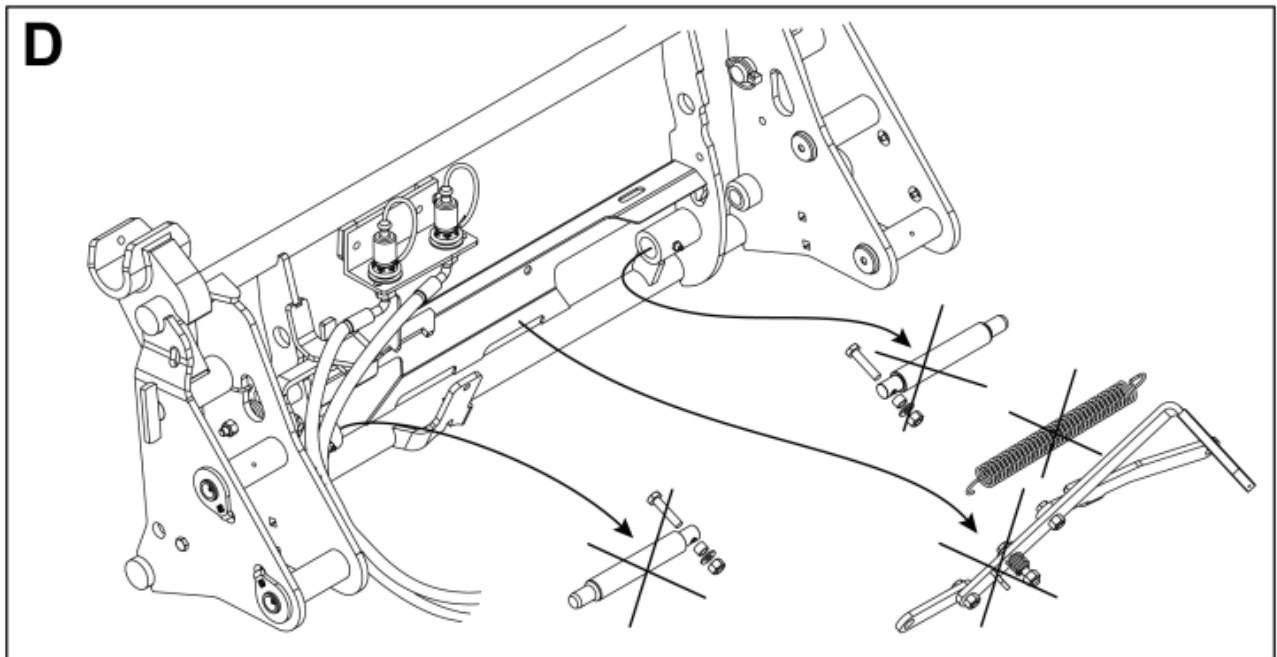

M 60020088-1

M 60020088-2

Part assemblies Q-Lock
Specification Specification: Euro/MX DM
 : 31/01/2019 00:00:00

PartNo	Pos	Qty	Name	Specifications
60020088		1	Q-Lock	Euro/MX DM, 31/01/2019 00:00:00
5050342	1	2	Screw	MC6S M8x14 (8.8)
5002077	2	2	Screw	M6S 10x30
5011554	3	2	Nut	Loc-King M10
5013110	4	2	Washer	BRB 10.5x22x2
60028680	9	2	Screw	M8x25
5220492	10	2	Pin	
60104271	12	1	Bracket	
4500151	13	1	Block cpl	Hydr. Lock, 31/01/2019 00:00:00
60104390	14	2	• Adaptor	G1/2" Banjo
60104391	15	2	• Adaptor	G1/2" - G3/8"
5013853	16	2	• Dowty washer	Tredo 1/2", Part is included in kit 60007907 Hose cpl., 9032177 Hose cpl.
1120122	17	2	• Adaptor	R 1/4"K - R 1/4"K
5013856	18	2	• Dowty washer	Tredo 1/4"
60104276	19	1	• Valve assy.	NLA, Replaced by 60037622
5219048	20	1	Protection plate	
60013294	21	1	Cylinder	25/16 L=370-590
1120166	22	2	Banjo fitting	R1/4"
5013856	23	4	Dowty washer	Tredo 1/4"
60013279	24	1	Hose	1/4" L=1230 1/4Banjo - 1/4GRLM
60013280	25	1	Hose	1/4" L=1380 1/4Banjo - 1/4GRLM