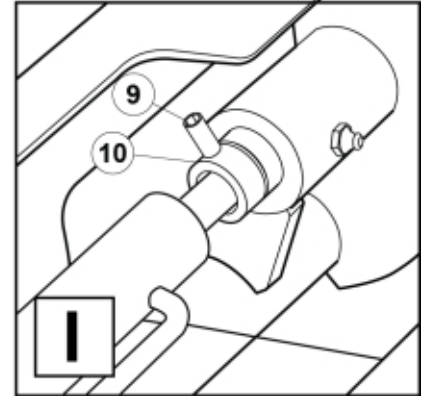

M 60020088-1

M 60020088-2

Part assemblies Q-Lock
Specification Specification: Euro/MX DM
 : 31/01/2019 00:00:00

PartNo	Pos	Qty	Name	Specifications
60020088		1	Q-Lock	Euro/MX DM, 31/01/2019 00:00:00
5050342	1	2	Screw	MC6S M8x14 (8.8)
5002077	2	2	Screw	M6S 10x30
5011554	3	2	Nut	Loc-King M10
5013110	4	2	Washer	BRB 10.5x22x2
60028680	9	2	Screw	M8x25
5220492	10	2	Pin	
60104271	12	1	Bracket	
4500151	13	1	Block cpl	Hydr. Lock, 31/01/2019 00:00:00
60104390	14	2	• Adaptor	G1/2" Banjo
60104391	15	2	• Adaptor	G1/2" - G3/8"
5013853	16	2	• Dowty washer	Tredo 1/2", Part is included in kit 60007907 Hose cpl., 9032177 Hose cpl.
1120122	17	2	• Adaptor	R 1/4"K - R 1/4"K
5013856	18	2	• Dowty washer	Tredo 1/4"
60104276	19	1	• Valve assy.	NLA, Replaced by 60037622
5219048	20	1	Protection plate	
60013294	21	1	Cylinder	25/16 L=370-590
1120166	22	2	Banjo fitting	R1/4"
5013856	23	4	Dowty washer	Tredo 1/4"
60013279	24	1	Hose	1/4" L=1230 1/4Banjo - 1/4GRLM
60013280	25	1	Hose	1/4" L=1380 1/4Banjo - 1/4GRLM