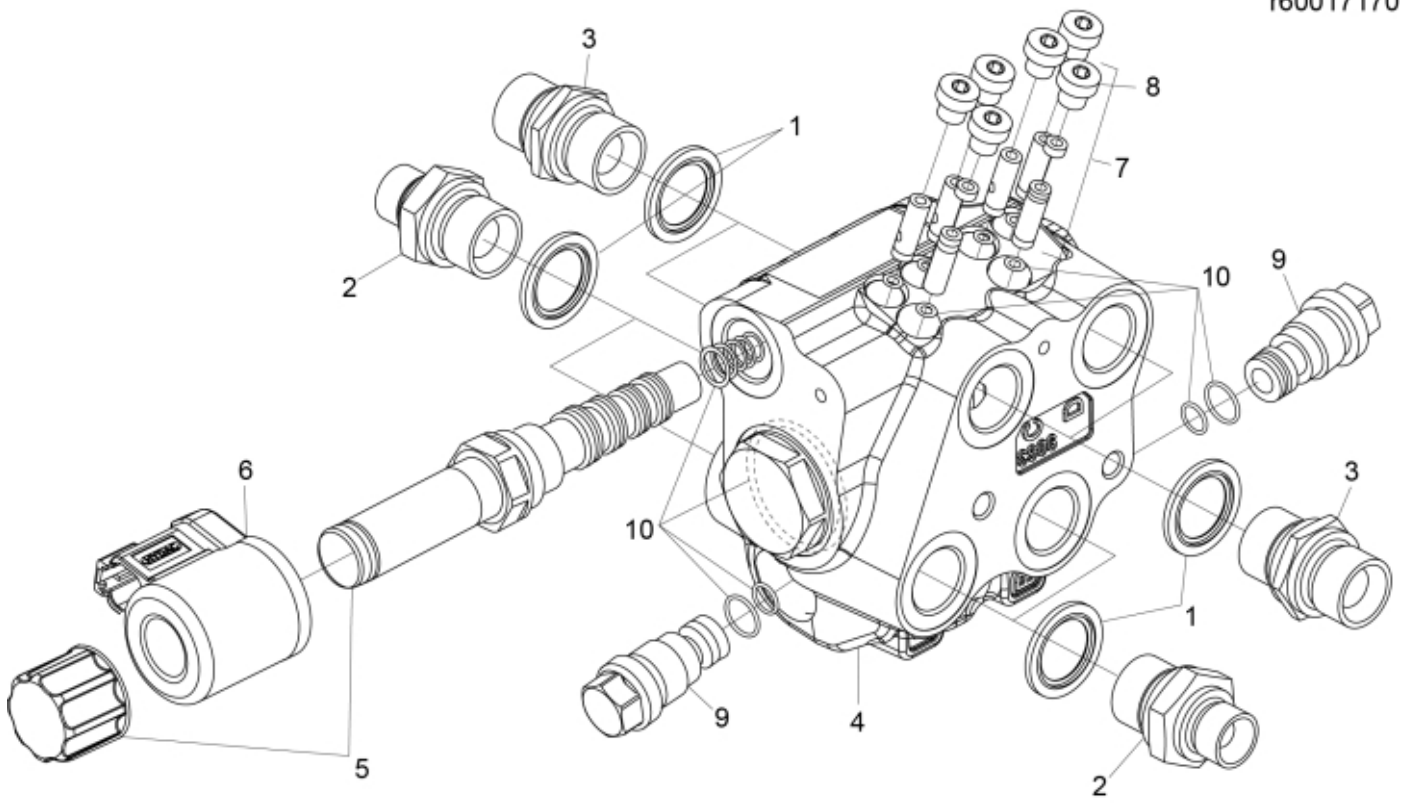

r60017170

**Part assemblies** Block cpl  
**Specification** Specification: 3rd service  
Year To: 28/02/2019 00:00:00

PartNo	Pos	Qty	Name	Specifications
4500105		1	Block cpl	3rd service, 28/02/2019 00:00:00 On complete level replaced by 4501092
5013853	1	8	• Dowty washer	Tredo 1/2", Part is included in kit 60007907 Hose cpl., 9032177 Hose cpl.
1120011	2	4	• Adaptor	R1/2"-R3/8"
1120012	3	4	• Adaptor	G 1/2"
60104289	4	1	• Valve assy.	3rd service
60019544	5	1	•• Cartridge valve	
60019546	6	1	•• Coil	
60019549	7	6	•• Check valve	
60019493	8	6	••• Plug	M8x1 Included in 60019549 and 60019538
60019536	9	2	•• Relief valve cpl.	220 bar
60019538	10	1	•• Seal kit	