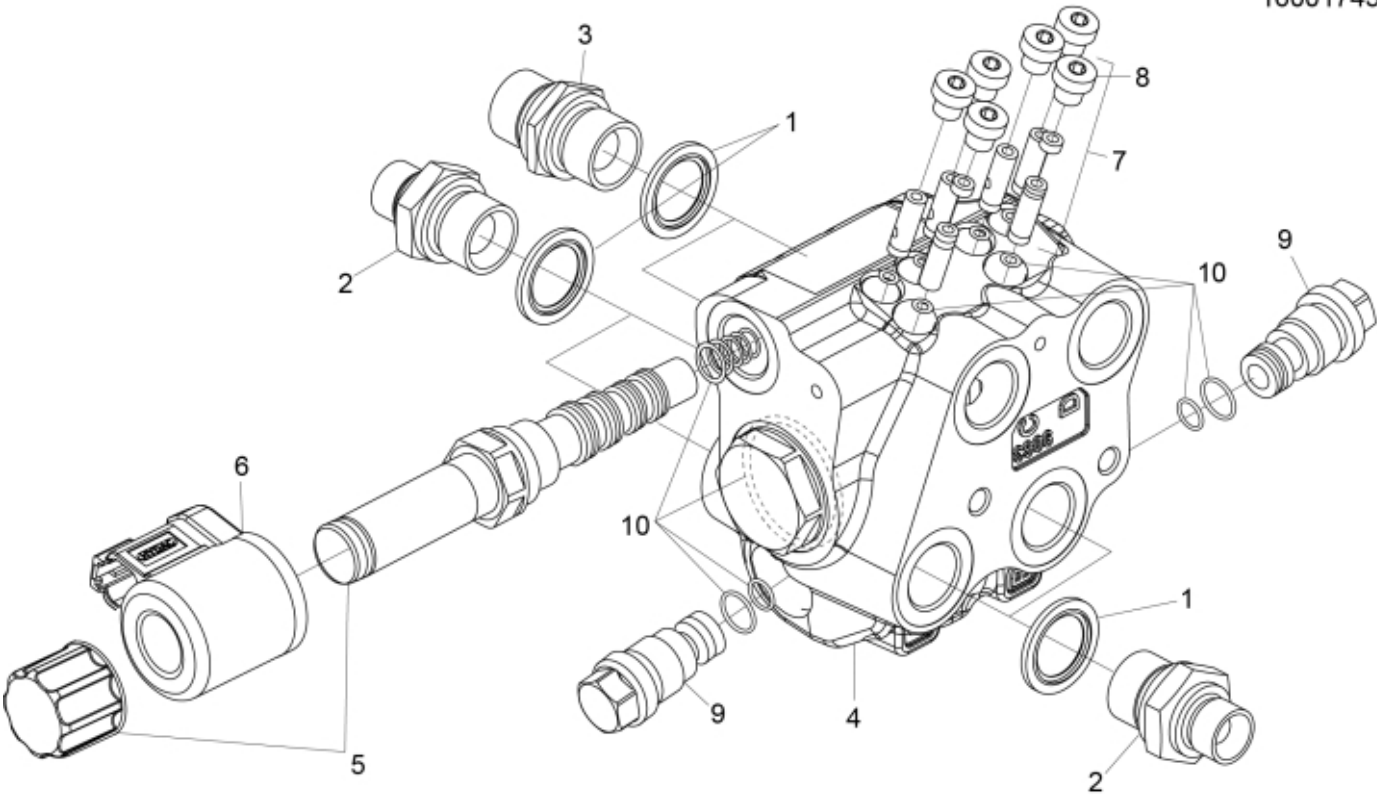

r60017437

Part assemblies Block cpl
Specification Specification: 3rd service
 Year To: 28/02/2019 00:00:00

PartNo	Pos	Qty	Name	Specifications
4500218		1	Block cpl	3rd service, 28/02/2019 00:00:00 On complete level replaced by 4501108
5013853	1	6	• Dowty washer	Tredo 1/2", Part is included in kit 60007907 Hose cpl., 9032177 Hose cpl.
1120011	2	4	• Adaptor	R1/2"-R3/8"
1120012	3	2	• Adaptor	G 1/2"
60104289	4	1	• Valve assy.	3rd service
60019544	5	1	•• Cartridge valve	
60019546	6	1	•• Coil	
60019549	7	6	•• Check valve	
60019493	8	6	••• Plug	M8x1 Included in 60019549 and 60019538
60019536	9	2	•• Relief valve cpl.	220 bar
60019538	10	1	•• Seal kit	