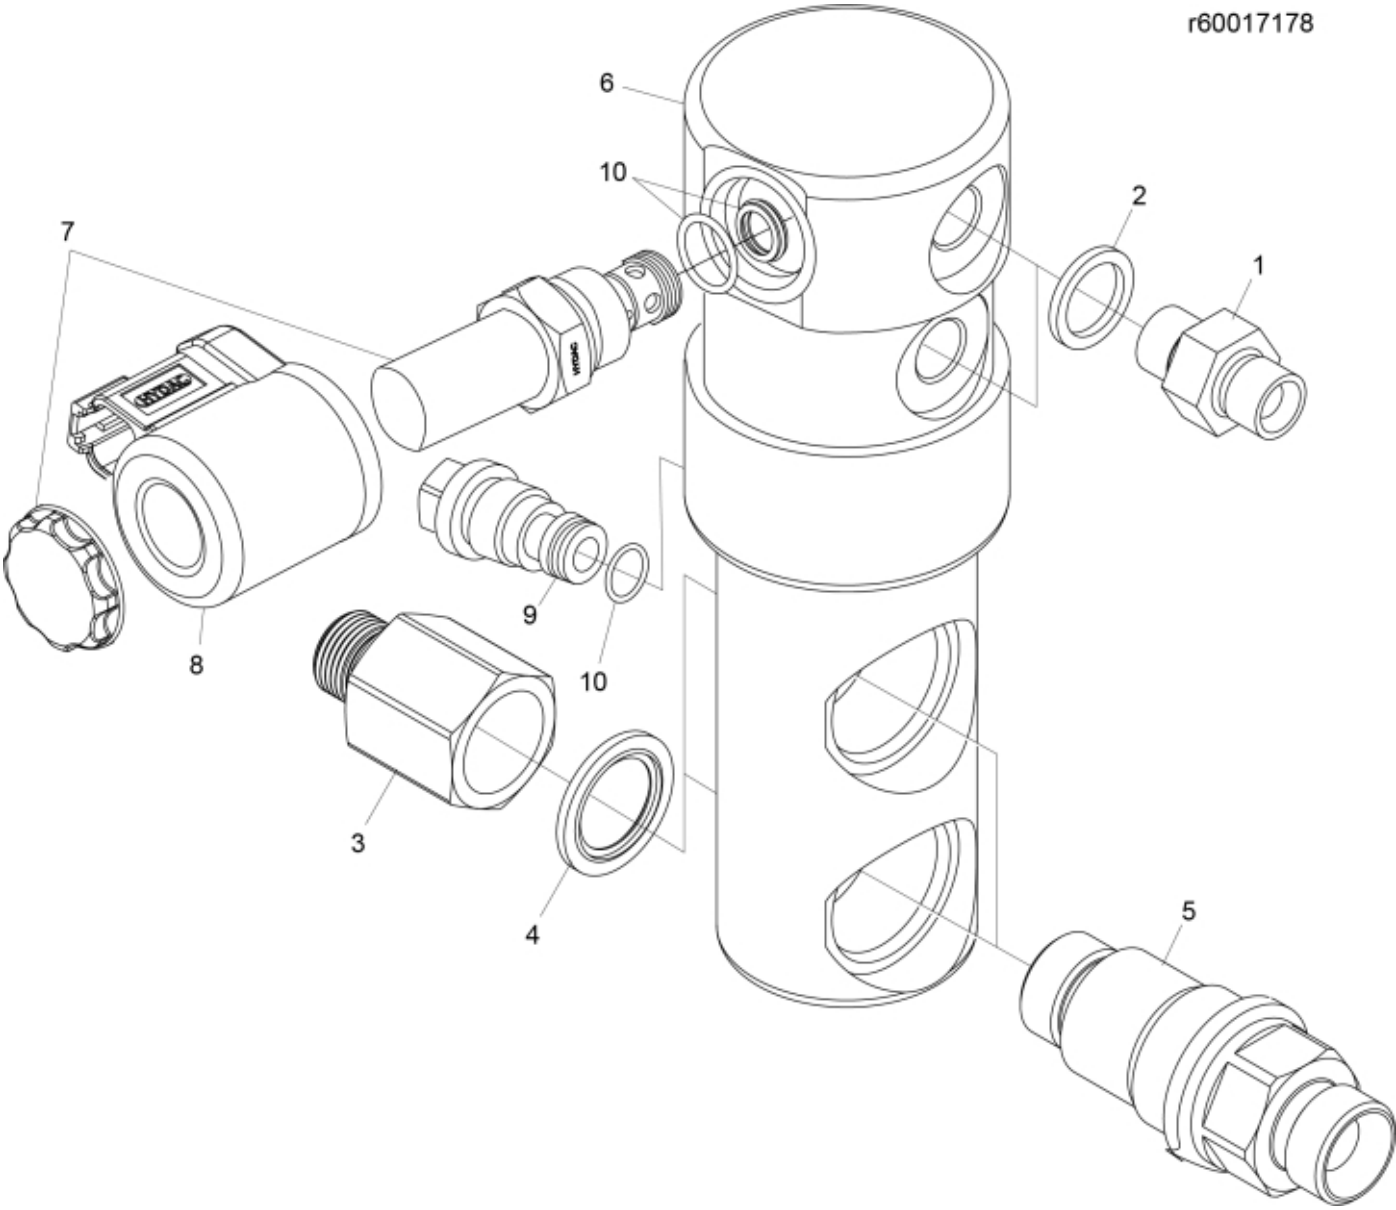

r60017178

Part assemblies Block cpl
Specification Specification: Hydr. Lock
: 31/01/2019 00:00:00

PartNo	Pos	Qty	Name	Specifications
4500151		1	Block cpl	Hydr. Lock, 31/01/2019 00:00:00
1120122	1	2	• Adaptor	R 1/4"K - R 1/4"K
5013856	2	2	• Dowty washer	Tredo 1/4"
60104391	3	2	• Adaptor	G1/2" - G3/8"
5013853	4	2	• Dowty washer	Tredo 1/2", Part is included in kit 60007907 Hose cpl., 9032177 Hose cpl.
60104390	5	2	• Adaptor	G1/2" Banjo
60104276	6	1	• Valve assy.	NLA, Replaced by 60037622
60019572	7	1	•• Valve	
60019546	8	1	•• Coil	
60019573	9	1	•• Valve	TBS
60019569	10	1	•• Seal kit	